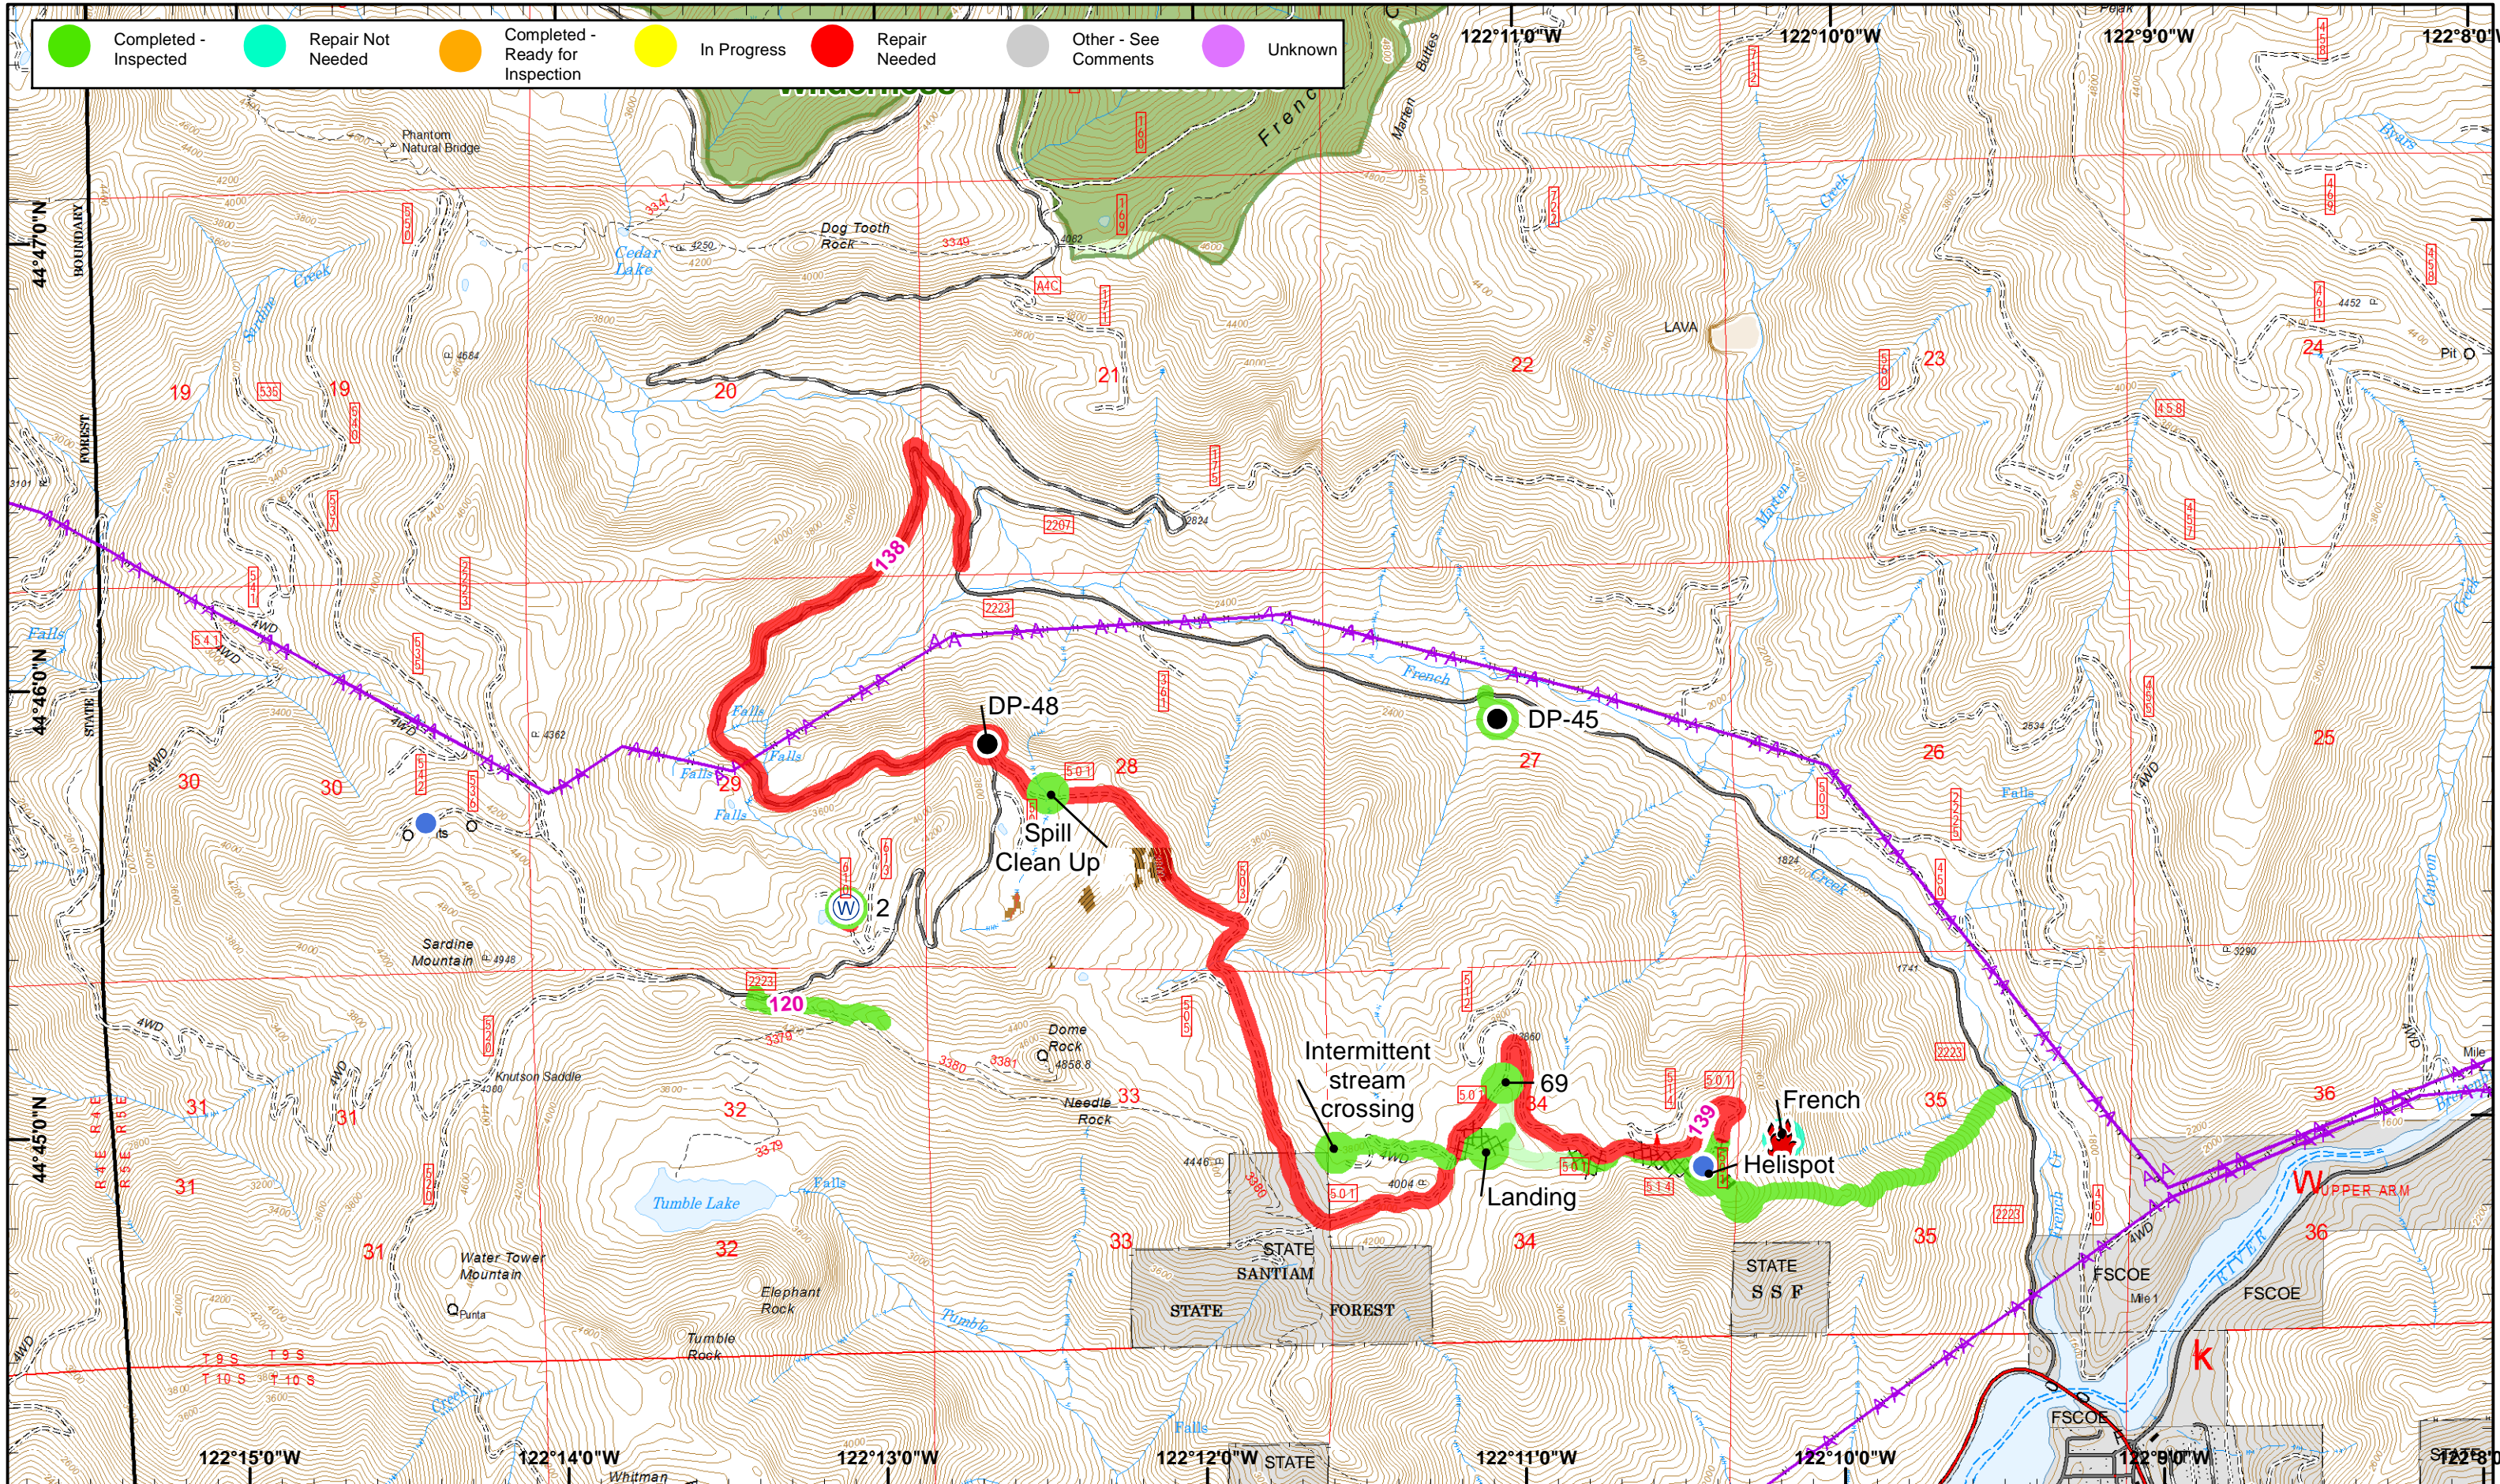

● Completed - Inspected
 ● Repair Not Needed
 ● Completed - Ready for Inspection
 ● In Progress
 ● Repair Needed
 ● Other - See Comments
 ● Unknown

● Drop Point
 ● Helispot
 XXXX Completed Dozer
🔥 Fire Location
Ⓜ Water Source
 H - Completed Hand
▲▲ Powerline

	01	02	03
17	04	05	06
18	07	08	09
	10	11	12
	13	14	15
		16	