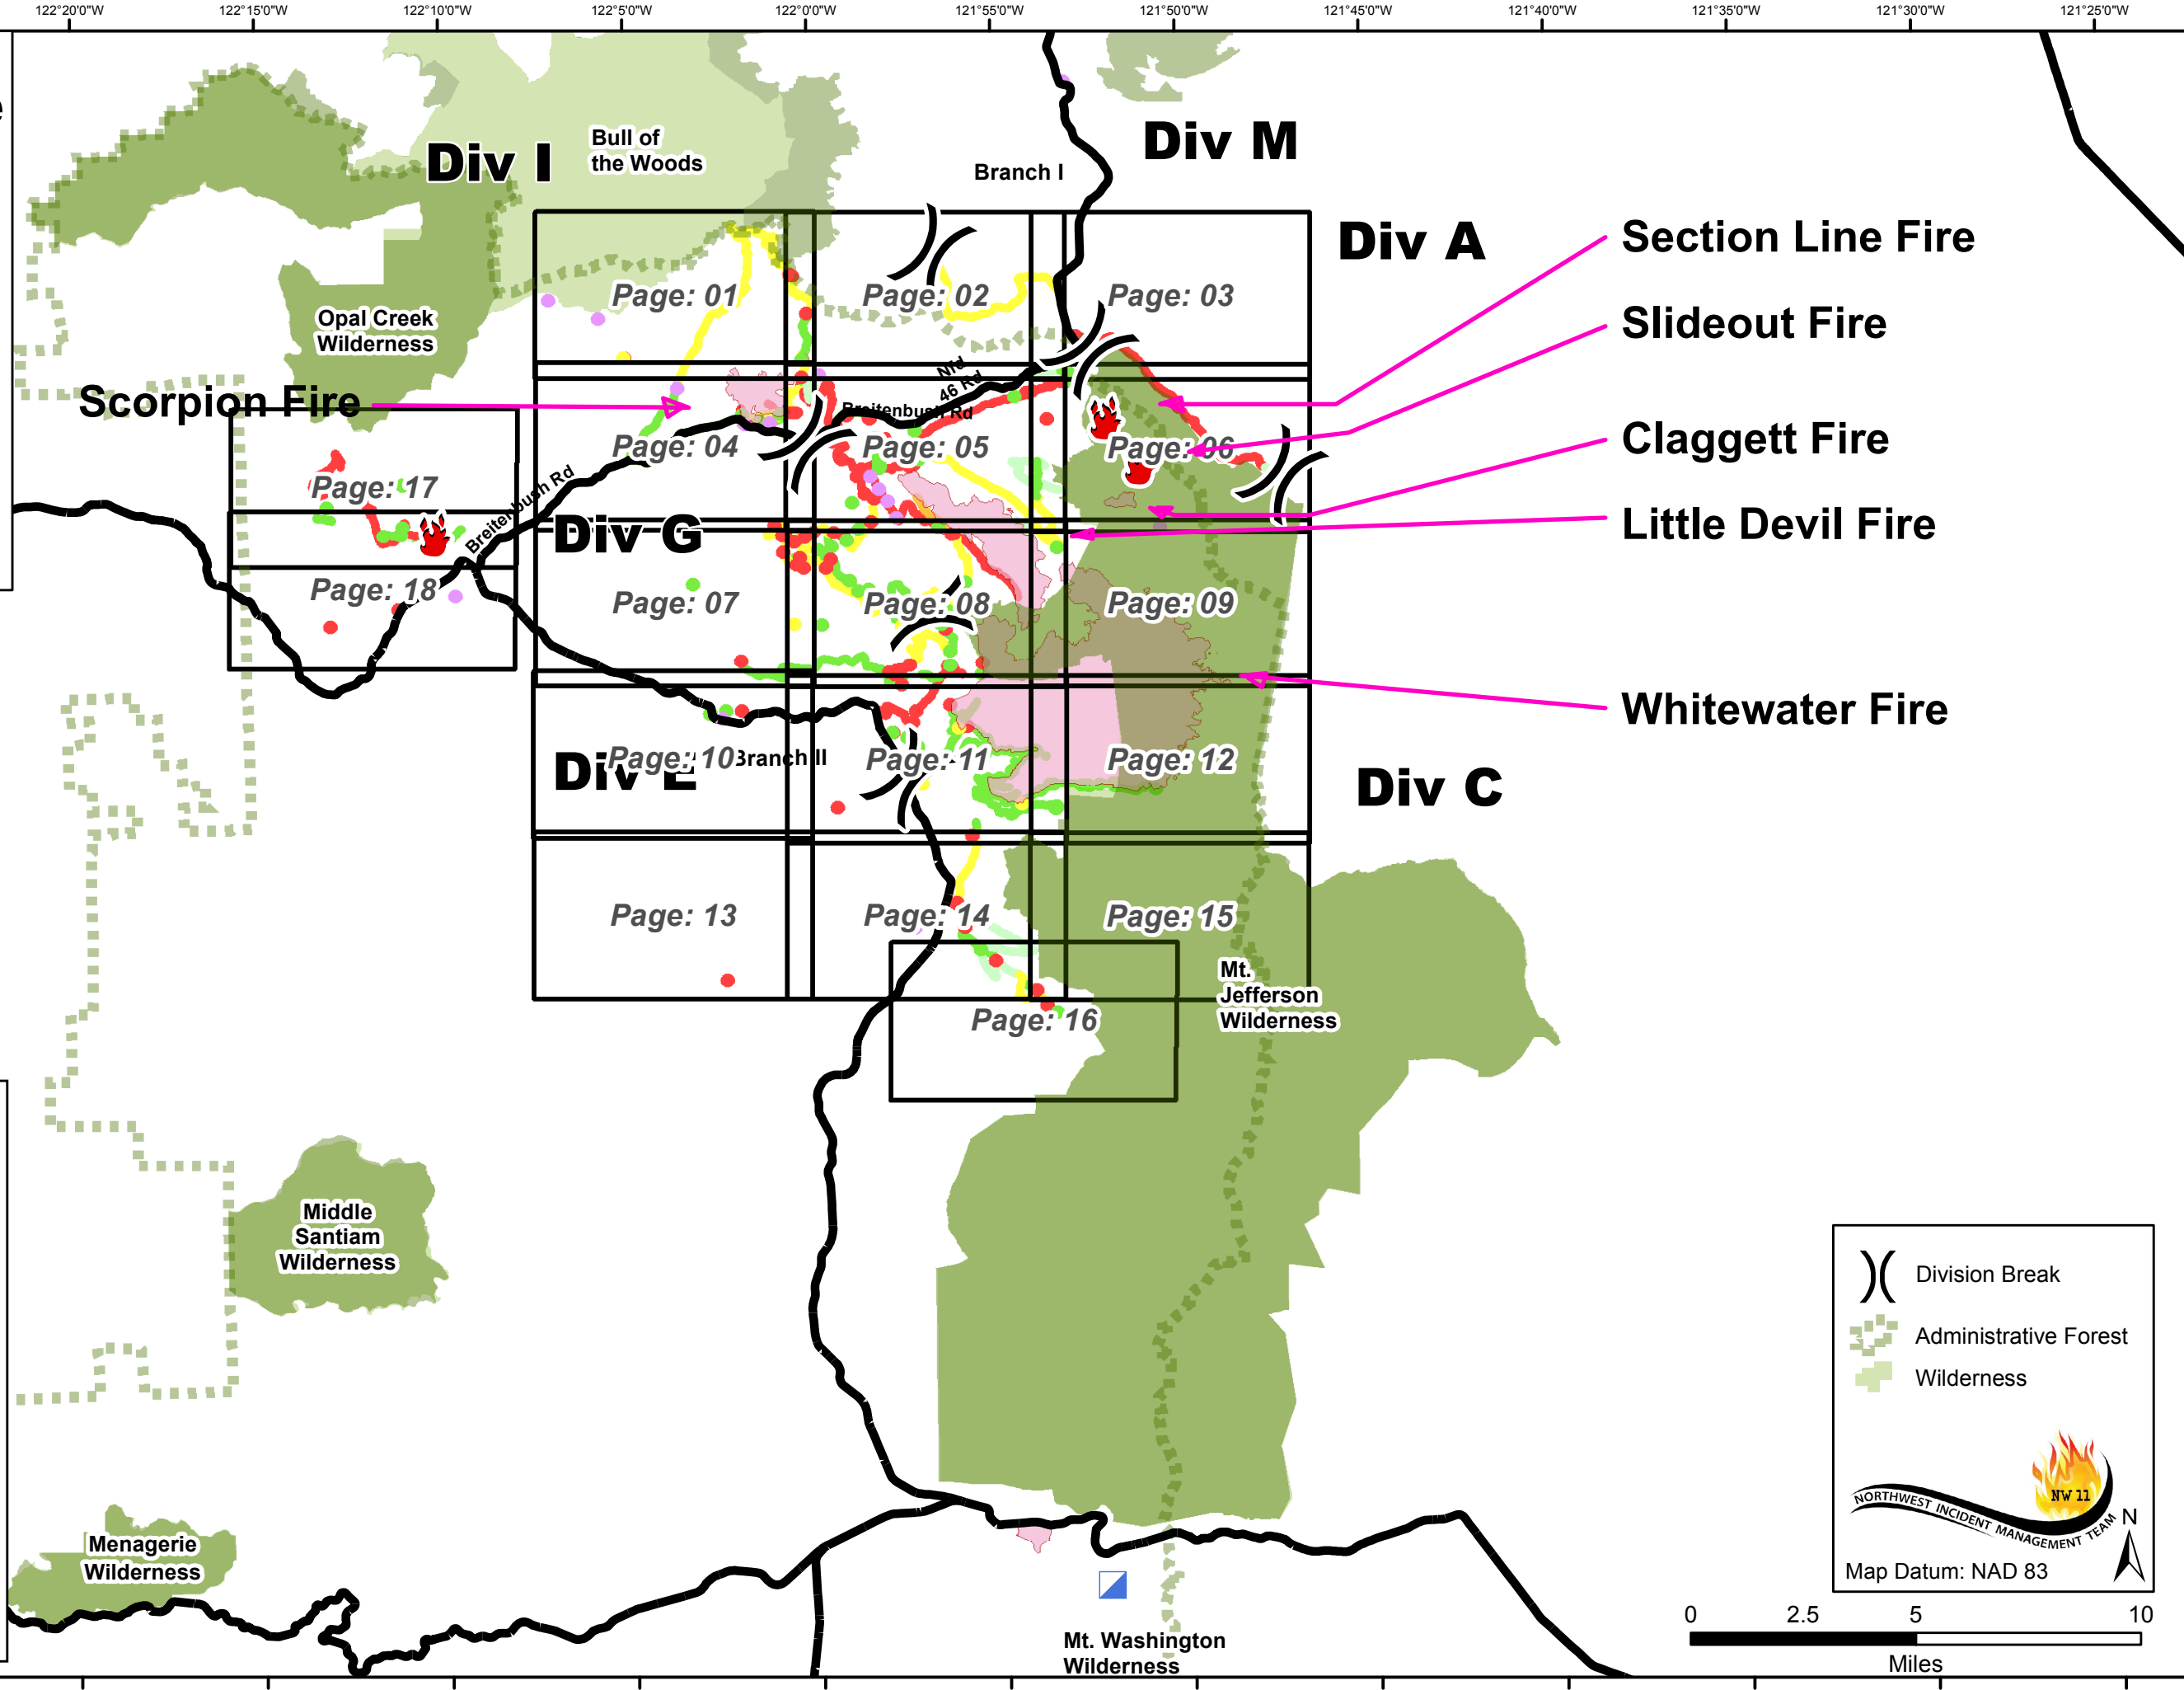

# Whitewater Fire

## Repair Plan Maps

01 October 2017 - 11:00

**Acres:**  
Whitewater - 11,493  
Little Devil - 2,162  
Scorpion - 695  
Claggett - 100  
Slideout - 0.5  
Section Line - 0.1

### Repair Legend

- Completed - Inspected
- Completed - Ready for Inspection
- In Progress
- Repair Needed
- No Repair Needed
- Other - See Comments
- Unknown
- Completed - Inspected
- Completed - Ready for Inspection
- In Progress
- Repair Needed
- No Repair Needed
- Other - See Comments
- Unknown

- Section Line Fire
- Slideout Fire
- Claggett Fire
- Little Devil Fire
- Whitewater Fire

NORTHWEST INCIDENT MANAGEMENT TEAM  
NW 11  
Map Datum: NAD 83