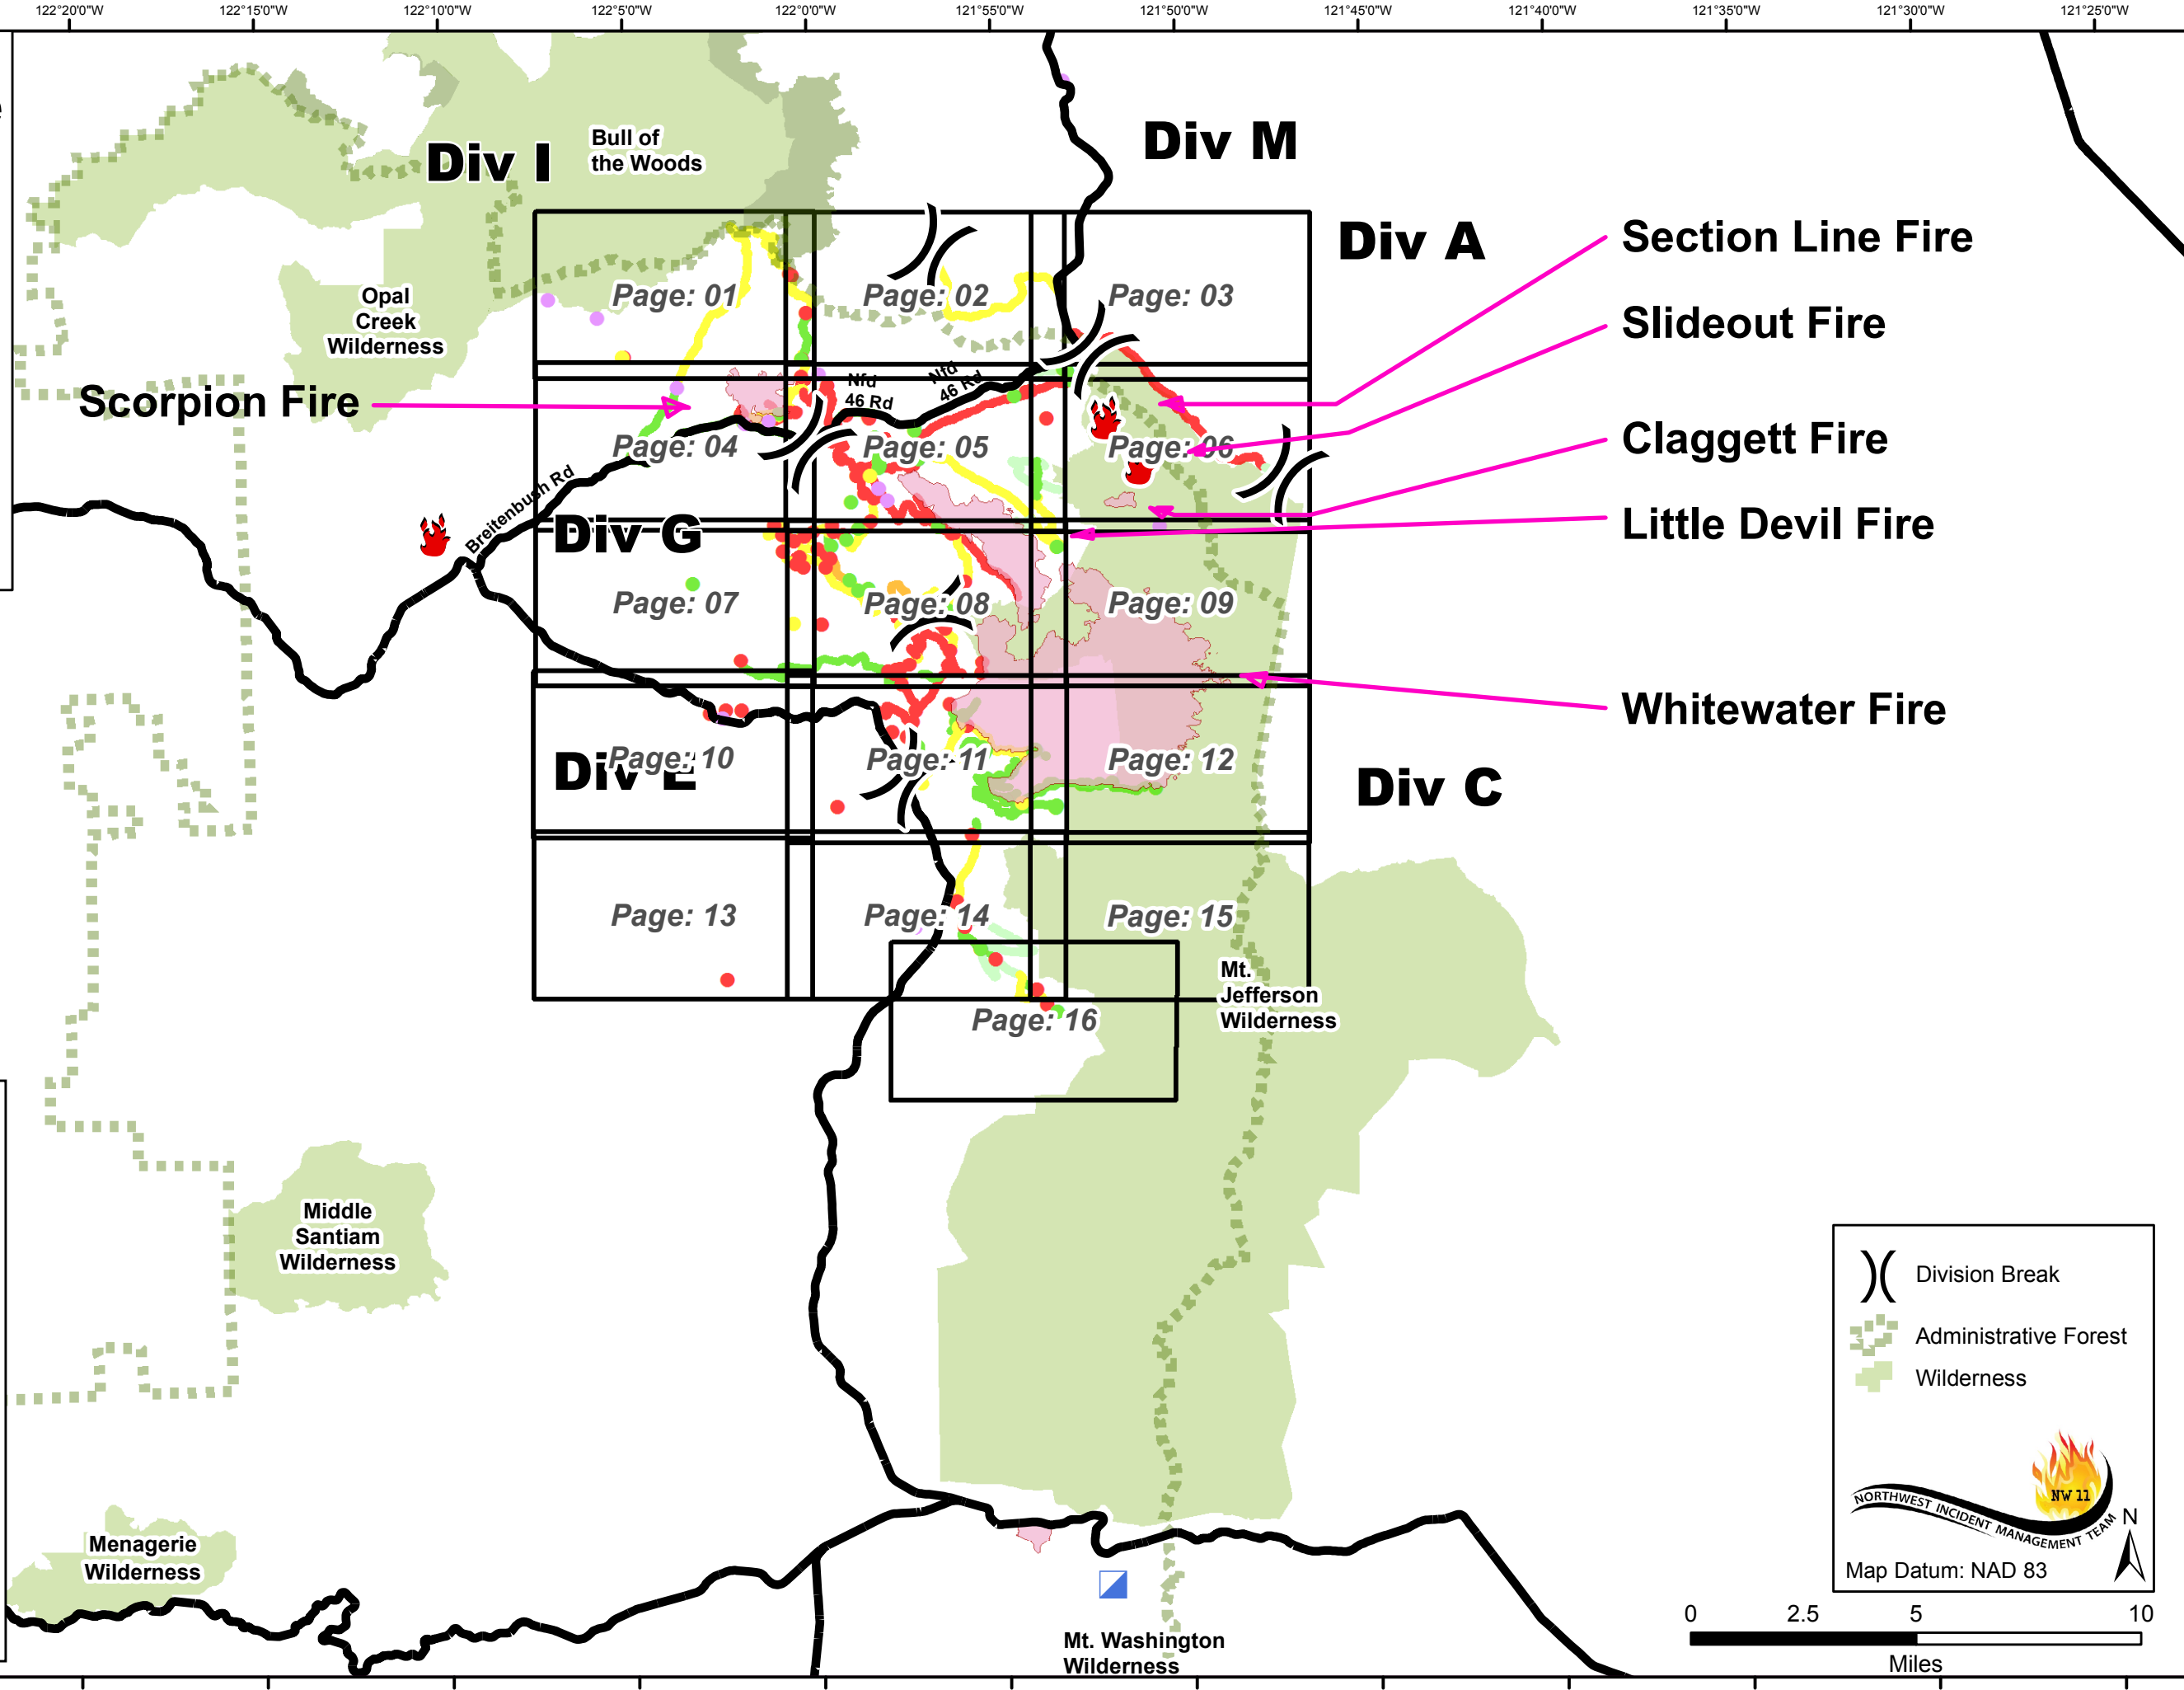

# Whitewater Fire

## Repair Plan Maps

September 27, 2017

**Acres:**  
Whitewater - 11,493  
Little Devil - 2,162  
Scorpion - 695  
Claggett - 100  
Slideout - 0.5  
Section Line - 0.1

### Repair Legend

- Completed - Inspected
- Completed - Ready for Inspection
- In Progress
- Repair Needed
- No Repair Needed
- Other - See Comments
- Unknown
- Completed - Inspected
- Completed - Ready for Inspection
- In Progress
- Repair Needed
- No Repair Needed
- Other - See Comments
- Unknown

- Section Line Fire
- Slideout Fire
- Claggett Fire
- Little Devil Fire
- Whitewater Fire

Division Break

Administrative Forest

Wilderness

Map Datum: NAD 83