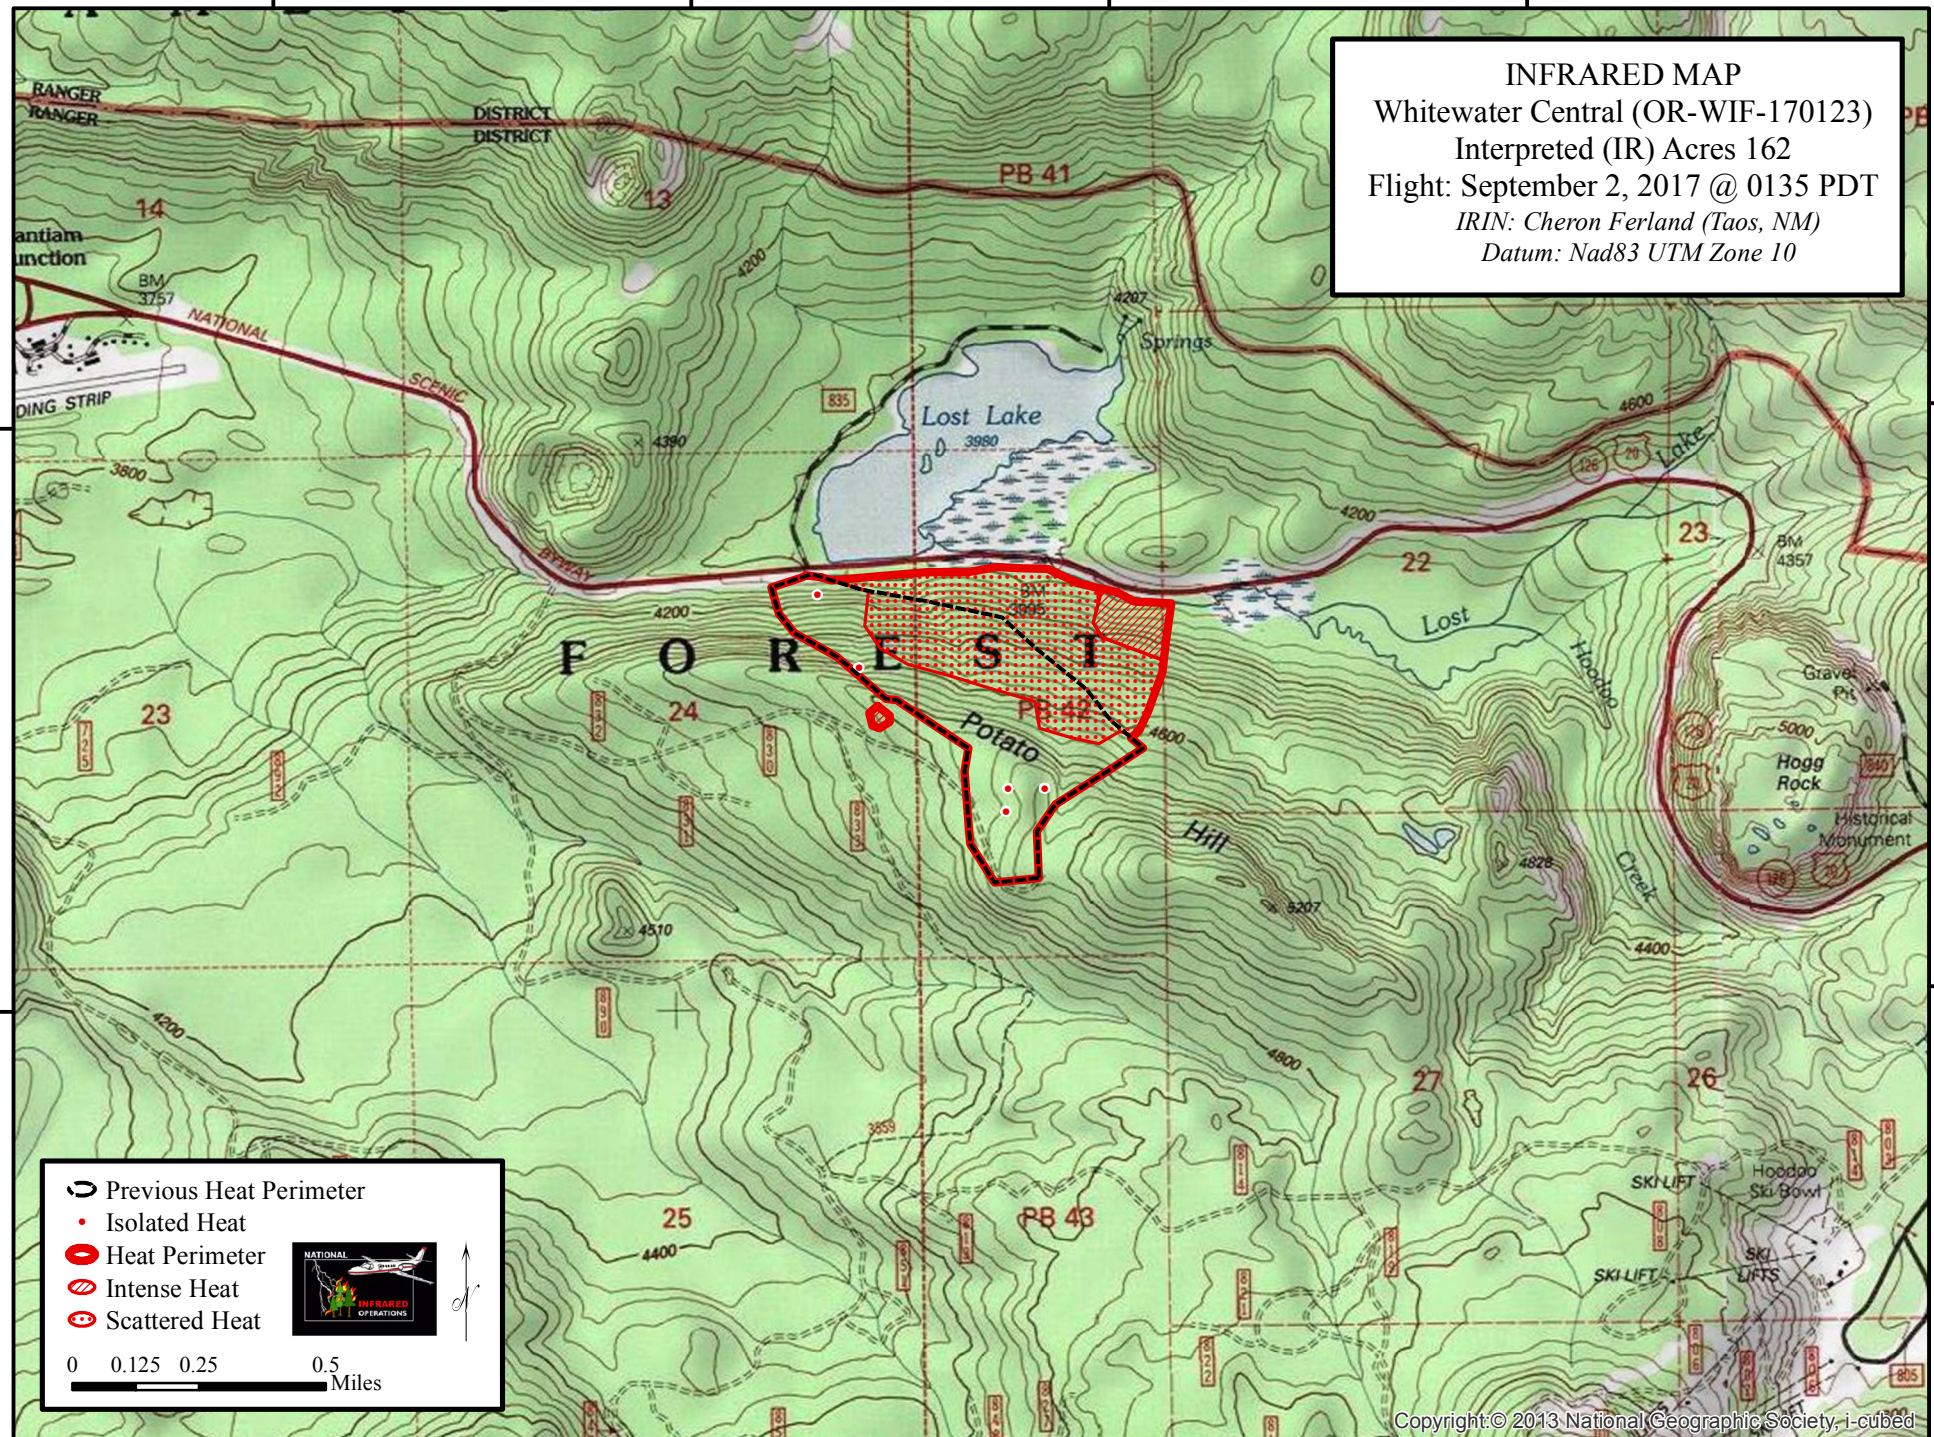

121°56'0"W

121°55'0"W

121°54'0"W

121°53'0"W

INFRARED MAP
 Whitewater Central (OR-WIF-170123)
 Interpreted (IR) Acres 162
 Flight: September 2, 2017 @ 0135 PDT
 IRIN: Cheron Ferland (Taos, NM)
 Datum: Nad83 UTM Zone 10

44°26'0"N

44°26'0"N

44°25'0"N

44°25'0"N

Previous Heat Perimeter
 Isolated Heat
 Heat Perimeter
 Intense Heat
 Scattered Heat

121°56'0"W

121°55'0"W

121°54'0"W

121°53'0"W