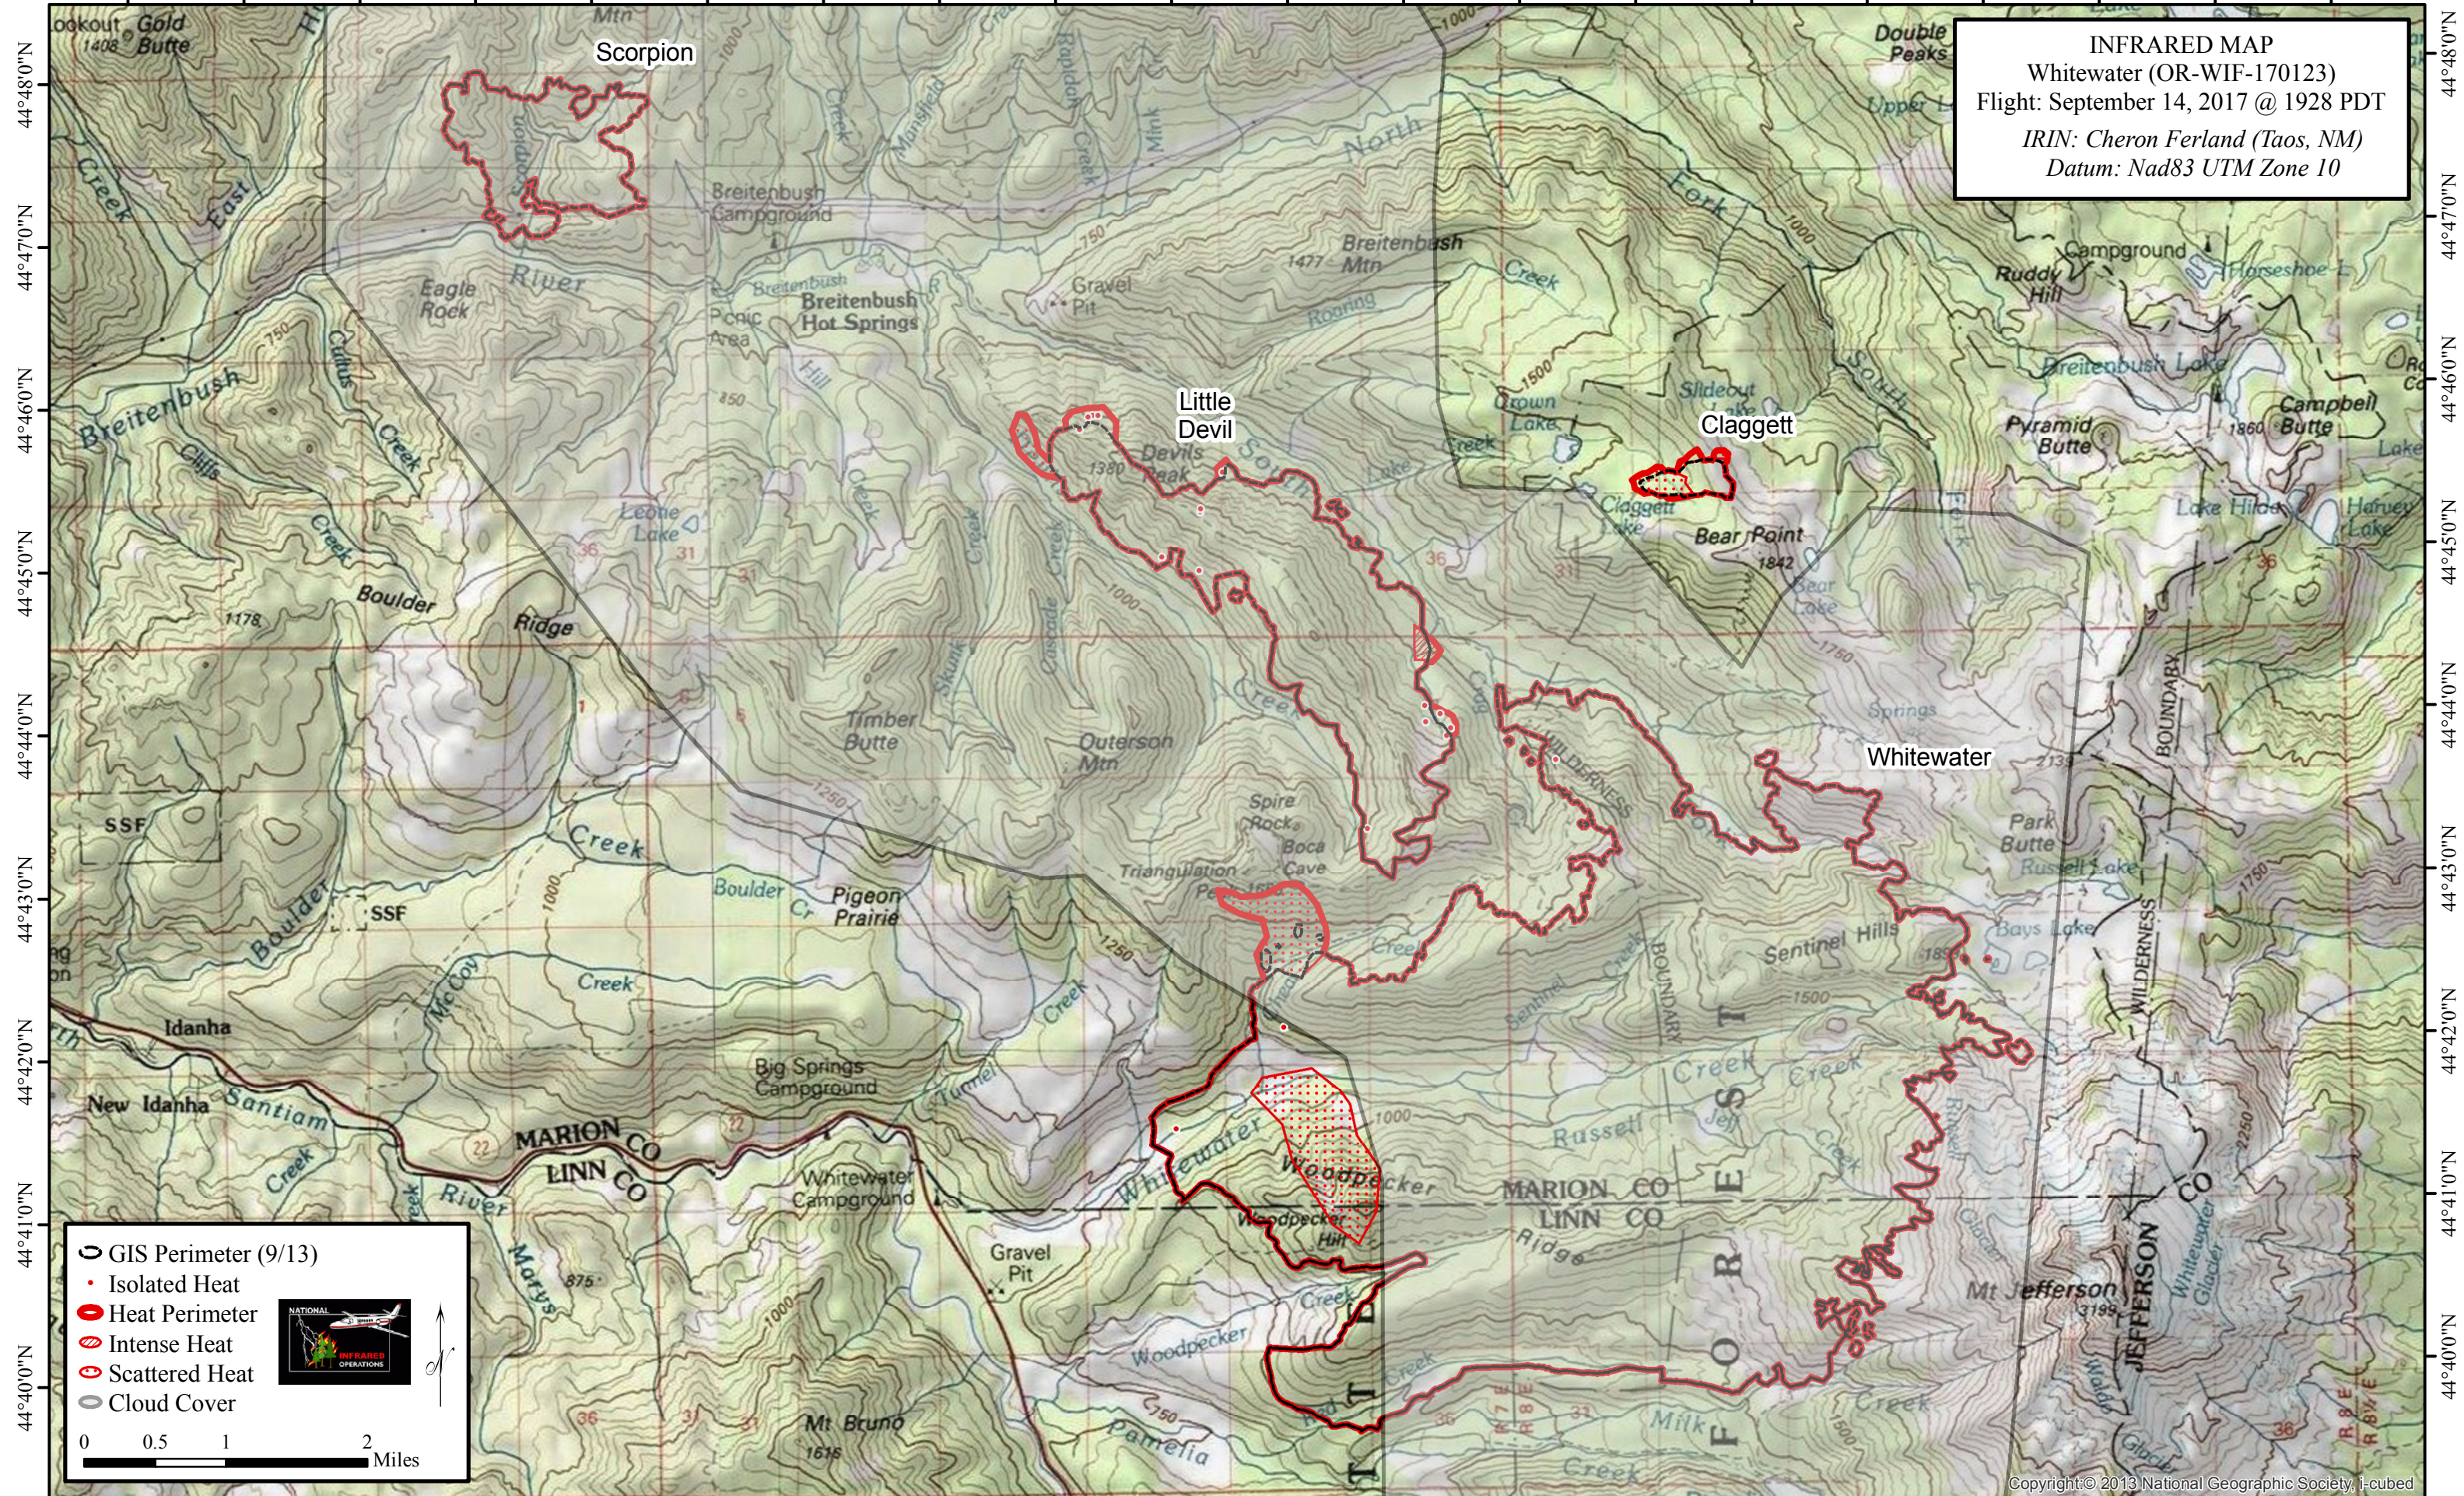

122°5'0"W 122°4'0"W 122°3'0"W 122°2'0"W 122°1'0"W 122°0'0"W 121°59'0"W 121°58'0"W 121°57'0"W 121°56'0"W 121°55'0"W 121°54'0"W 121°53'0"W 121°52'0"W 121°51'0"W 121°50'0"W 121°49'0"W 121°48'0"W 121°47'0"W 121°46'0"W

INFRARED MAP
Whitewater (OR-WIF-170123)
Flight: September 14, 2017 @ 1928 PDT
IRIN: Cheron Ferland (Taos, NM)
Datum: Nad83 UTM Zone 10

- GIS Perimeter (9/13)
- Isolated Heat
- Heat Perimeter
- Intense Heat
- Scattered Heat
- Cloud Cover