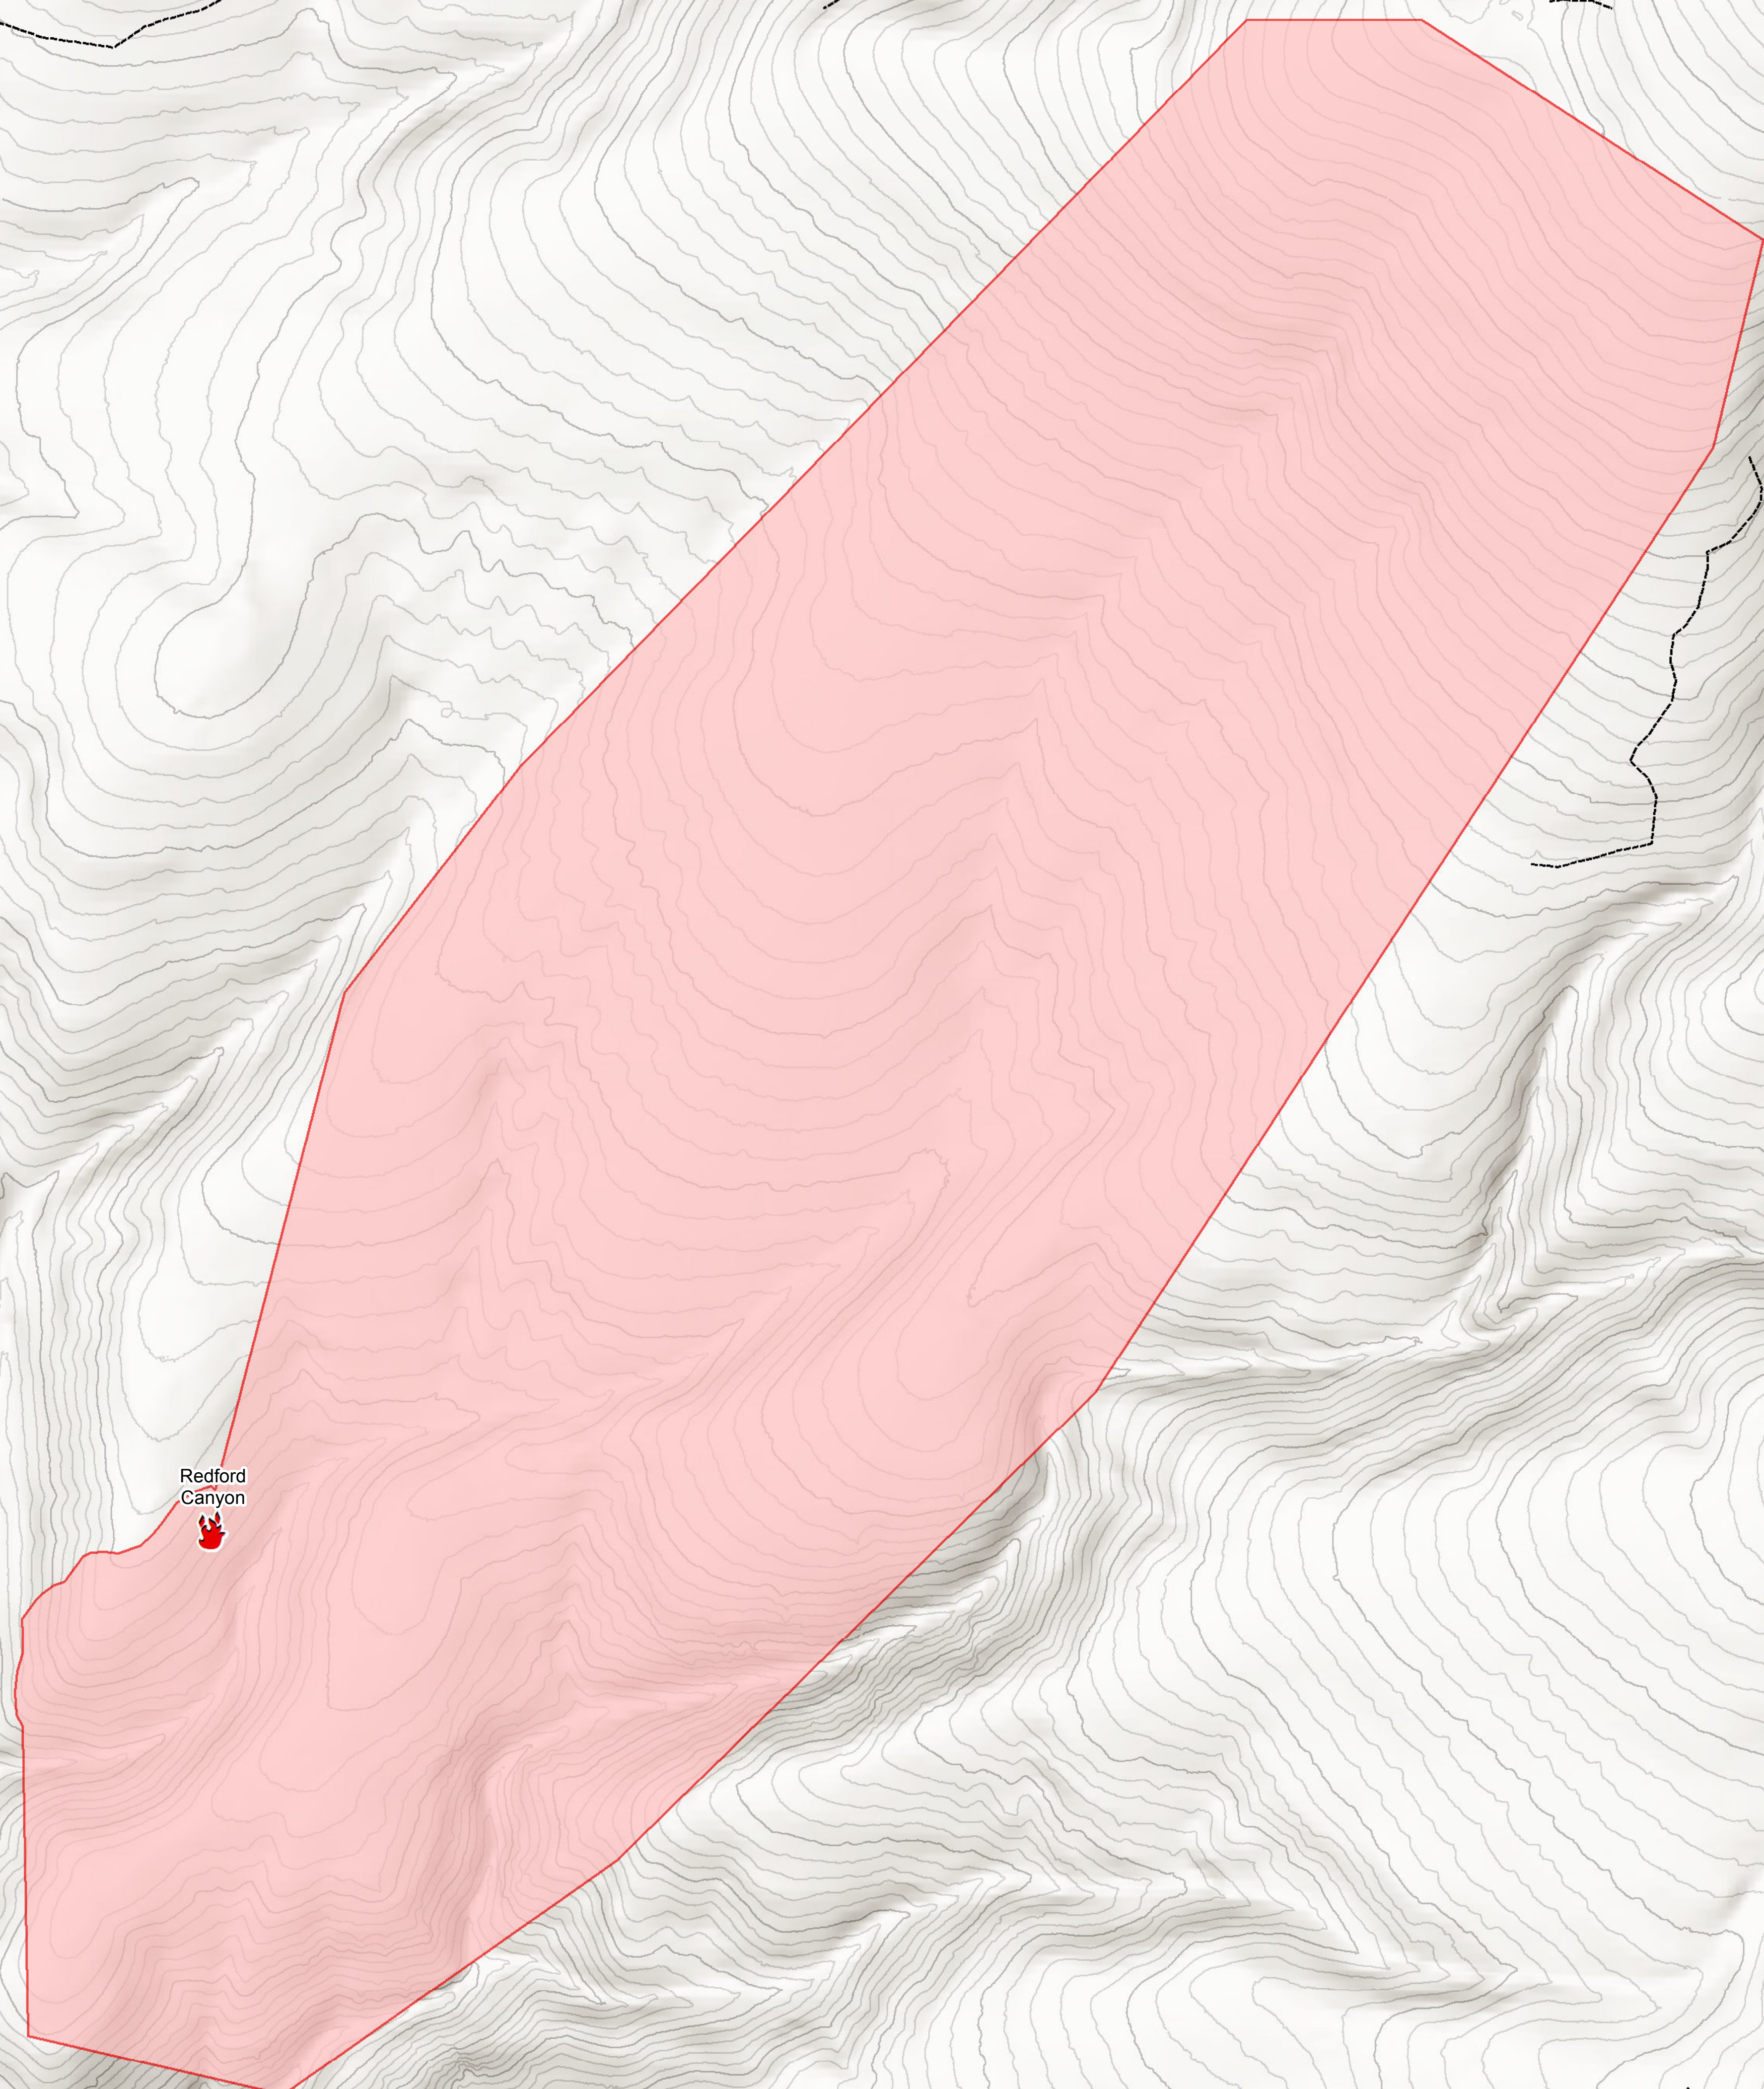

**Briefing Redford Canyon
WA-COA-00053**

Date: 7/15/2017

0 300 750 1,500
Feet

118°30'0"W

Redford
Canyon

Legend

- Fire Locations
- Redford Canyon Fire Boundary
- Road Status**
- CT
- Primary Roads
- State Routes
- Abandon Roads
- Closed Roads

118°30'0"W