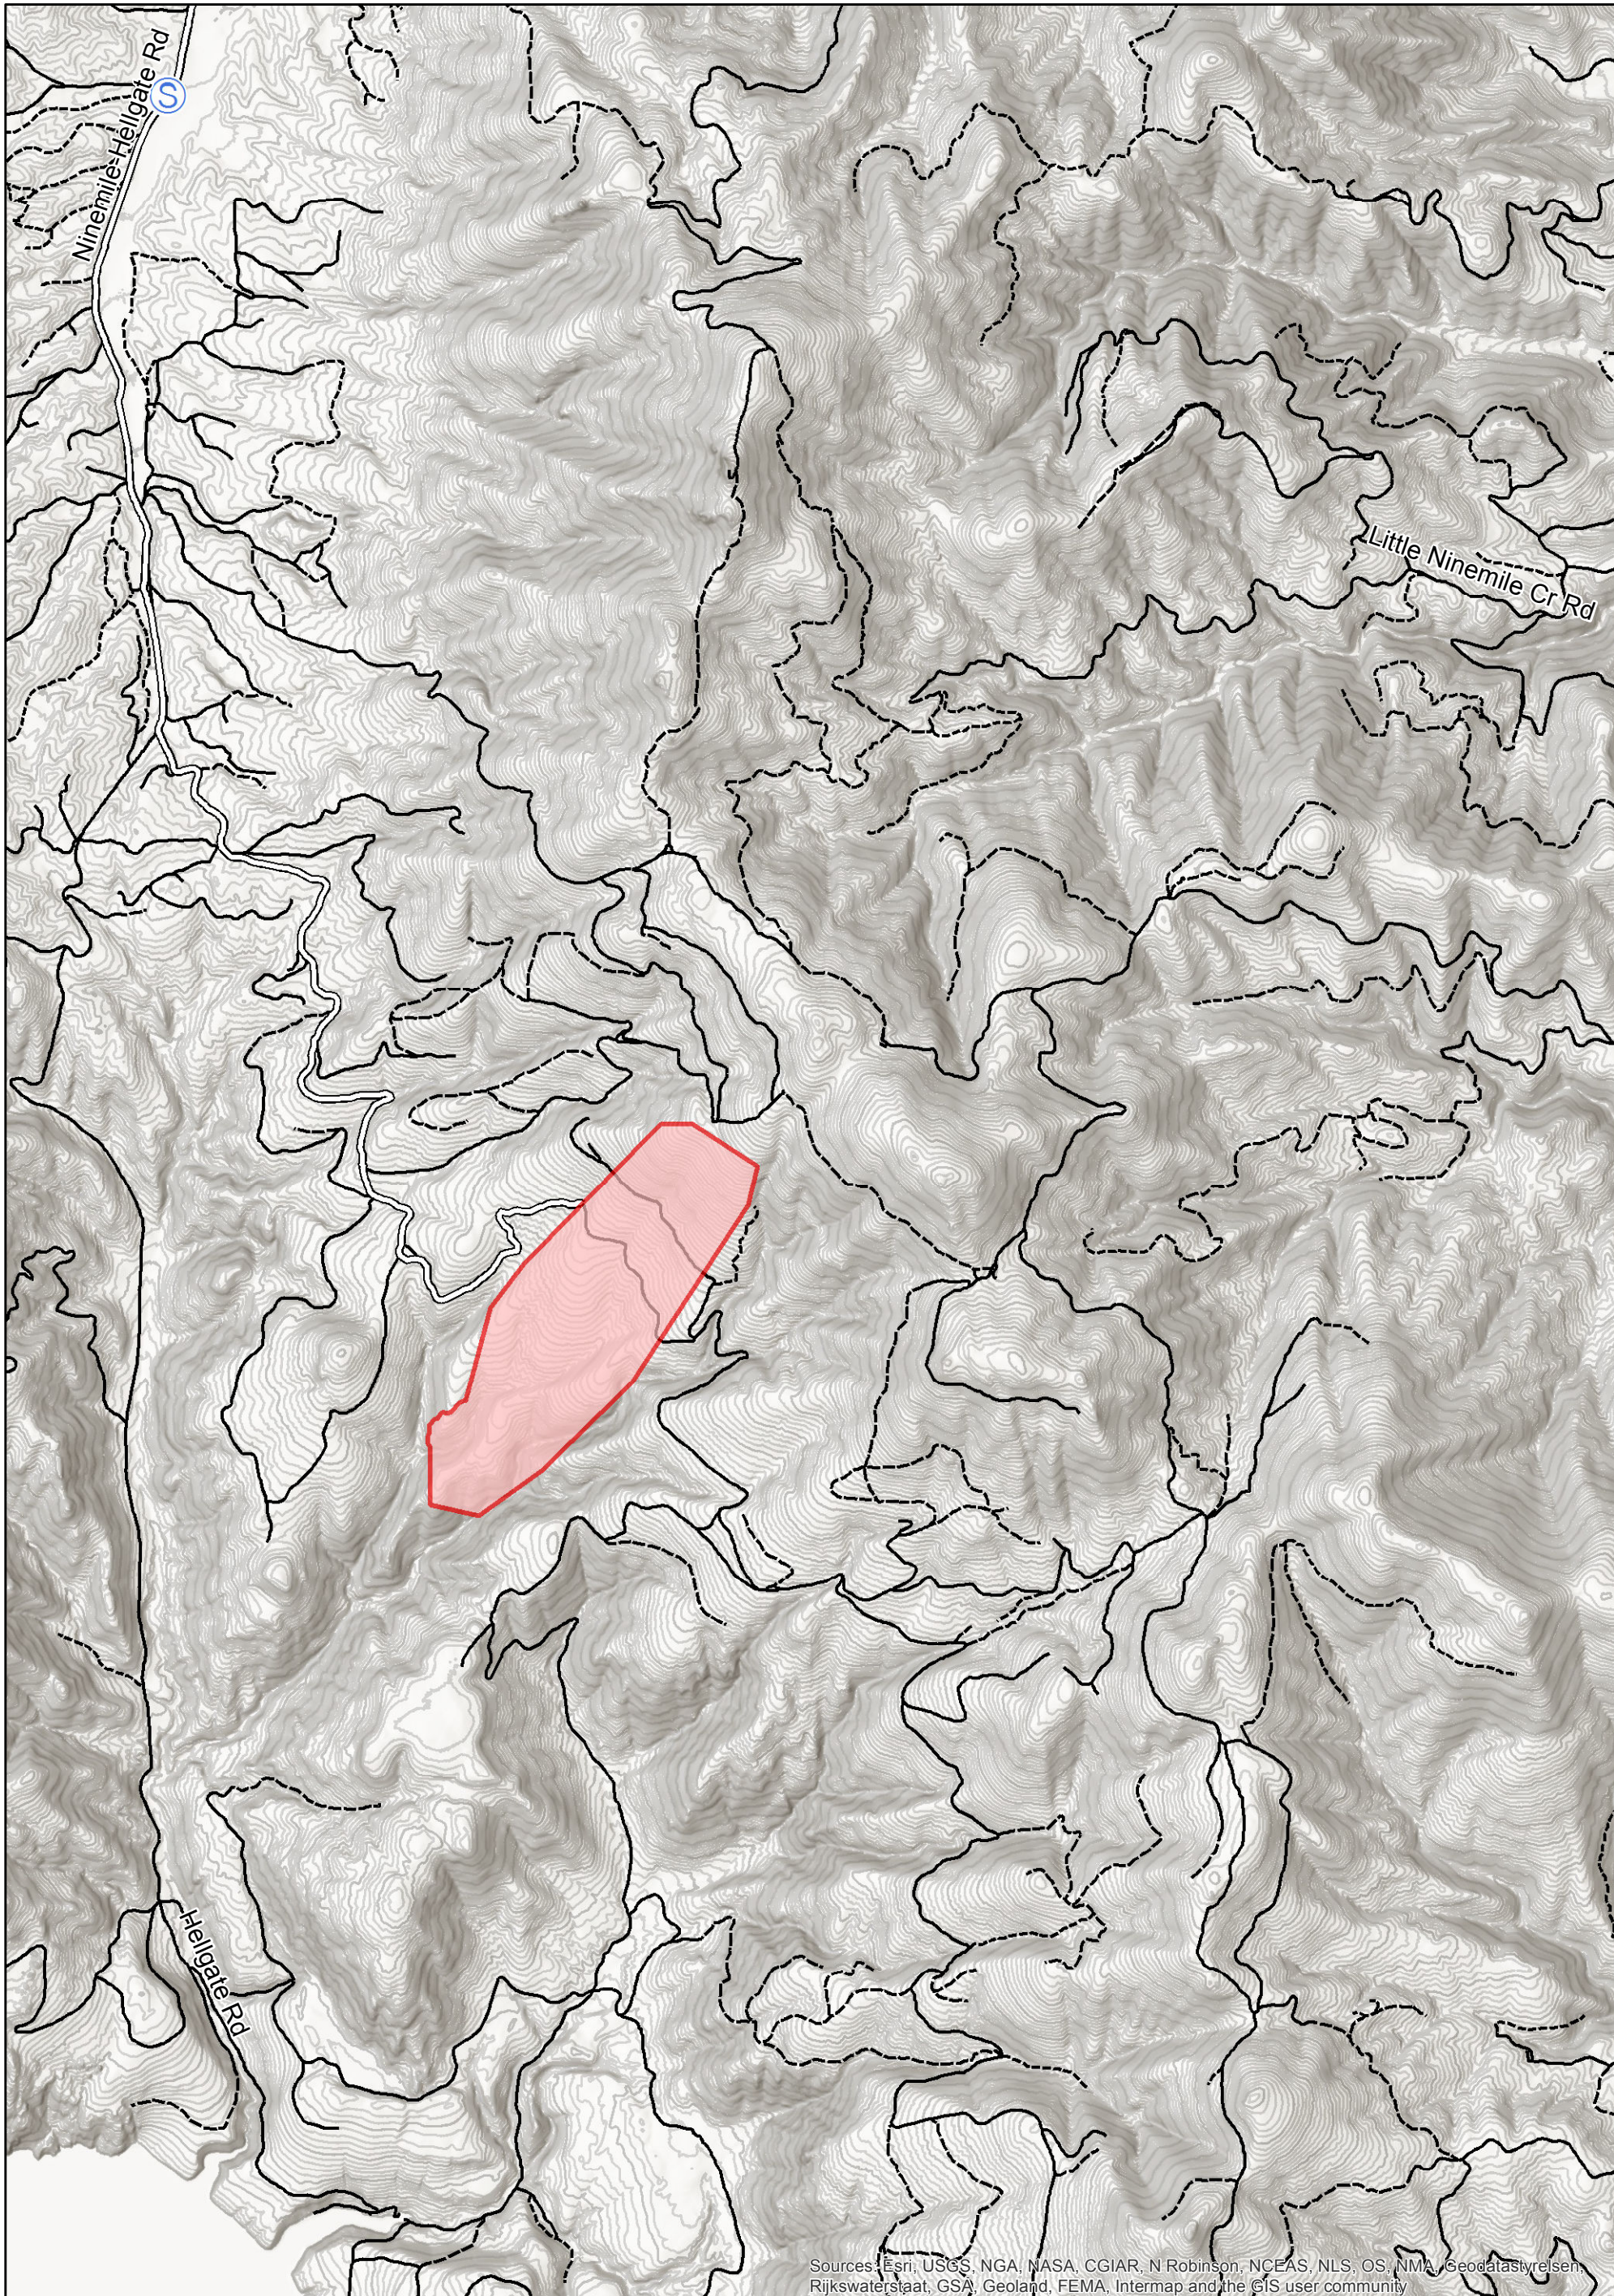

Briefing

Redford Canyon Fire
WA-COA-000053
07/16/2017
NAD 83 Datum

Legend

-  Staging
-  Reservation Towns
-  Redford Canyon Fire Boundary
-  Travel Route
-  ABANDONED
-  CLOSED
-  OPEN

Sources: Esri, USGS, NGA, NASA, CGIAR, N Robinson, NCEAS, NLS, OS, NMA, Geodatastyrelsen, Rijkswaterstaat, GSA, Geoland, FEMA, Intermap and the GIS user community