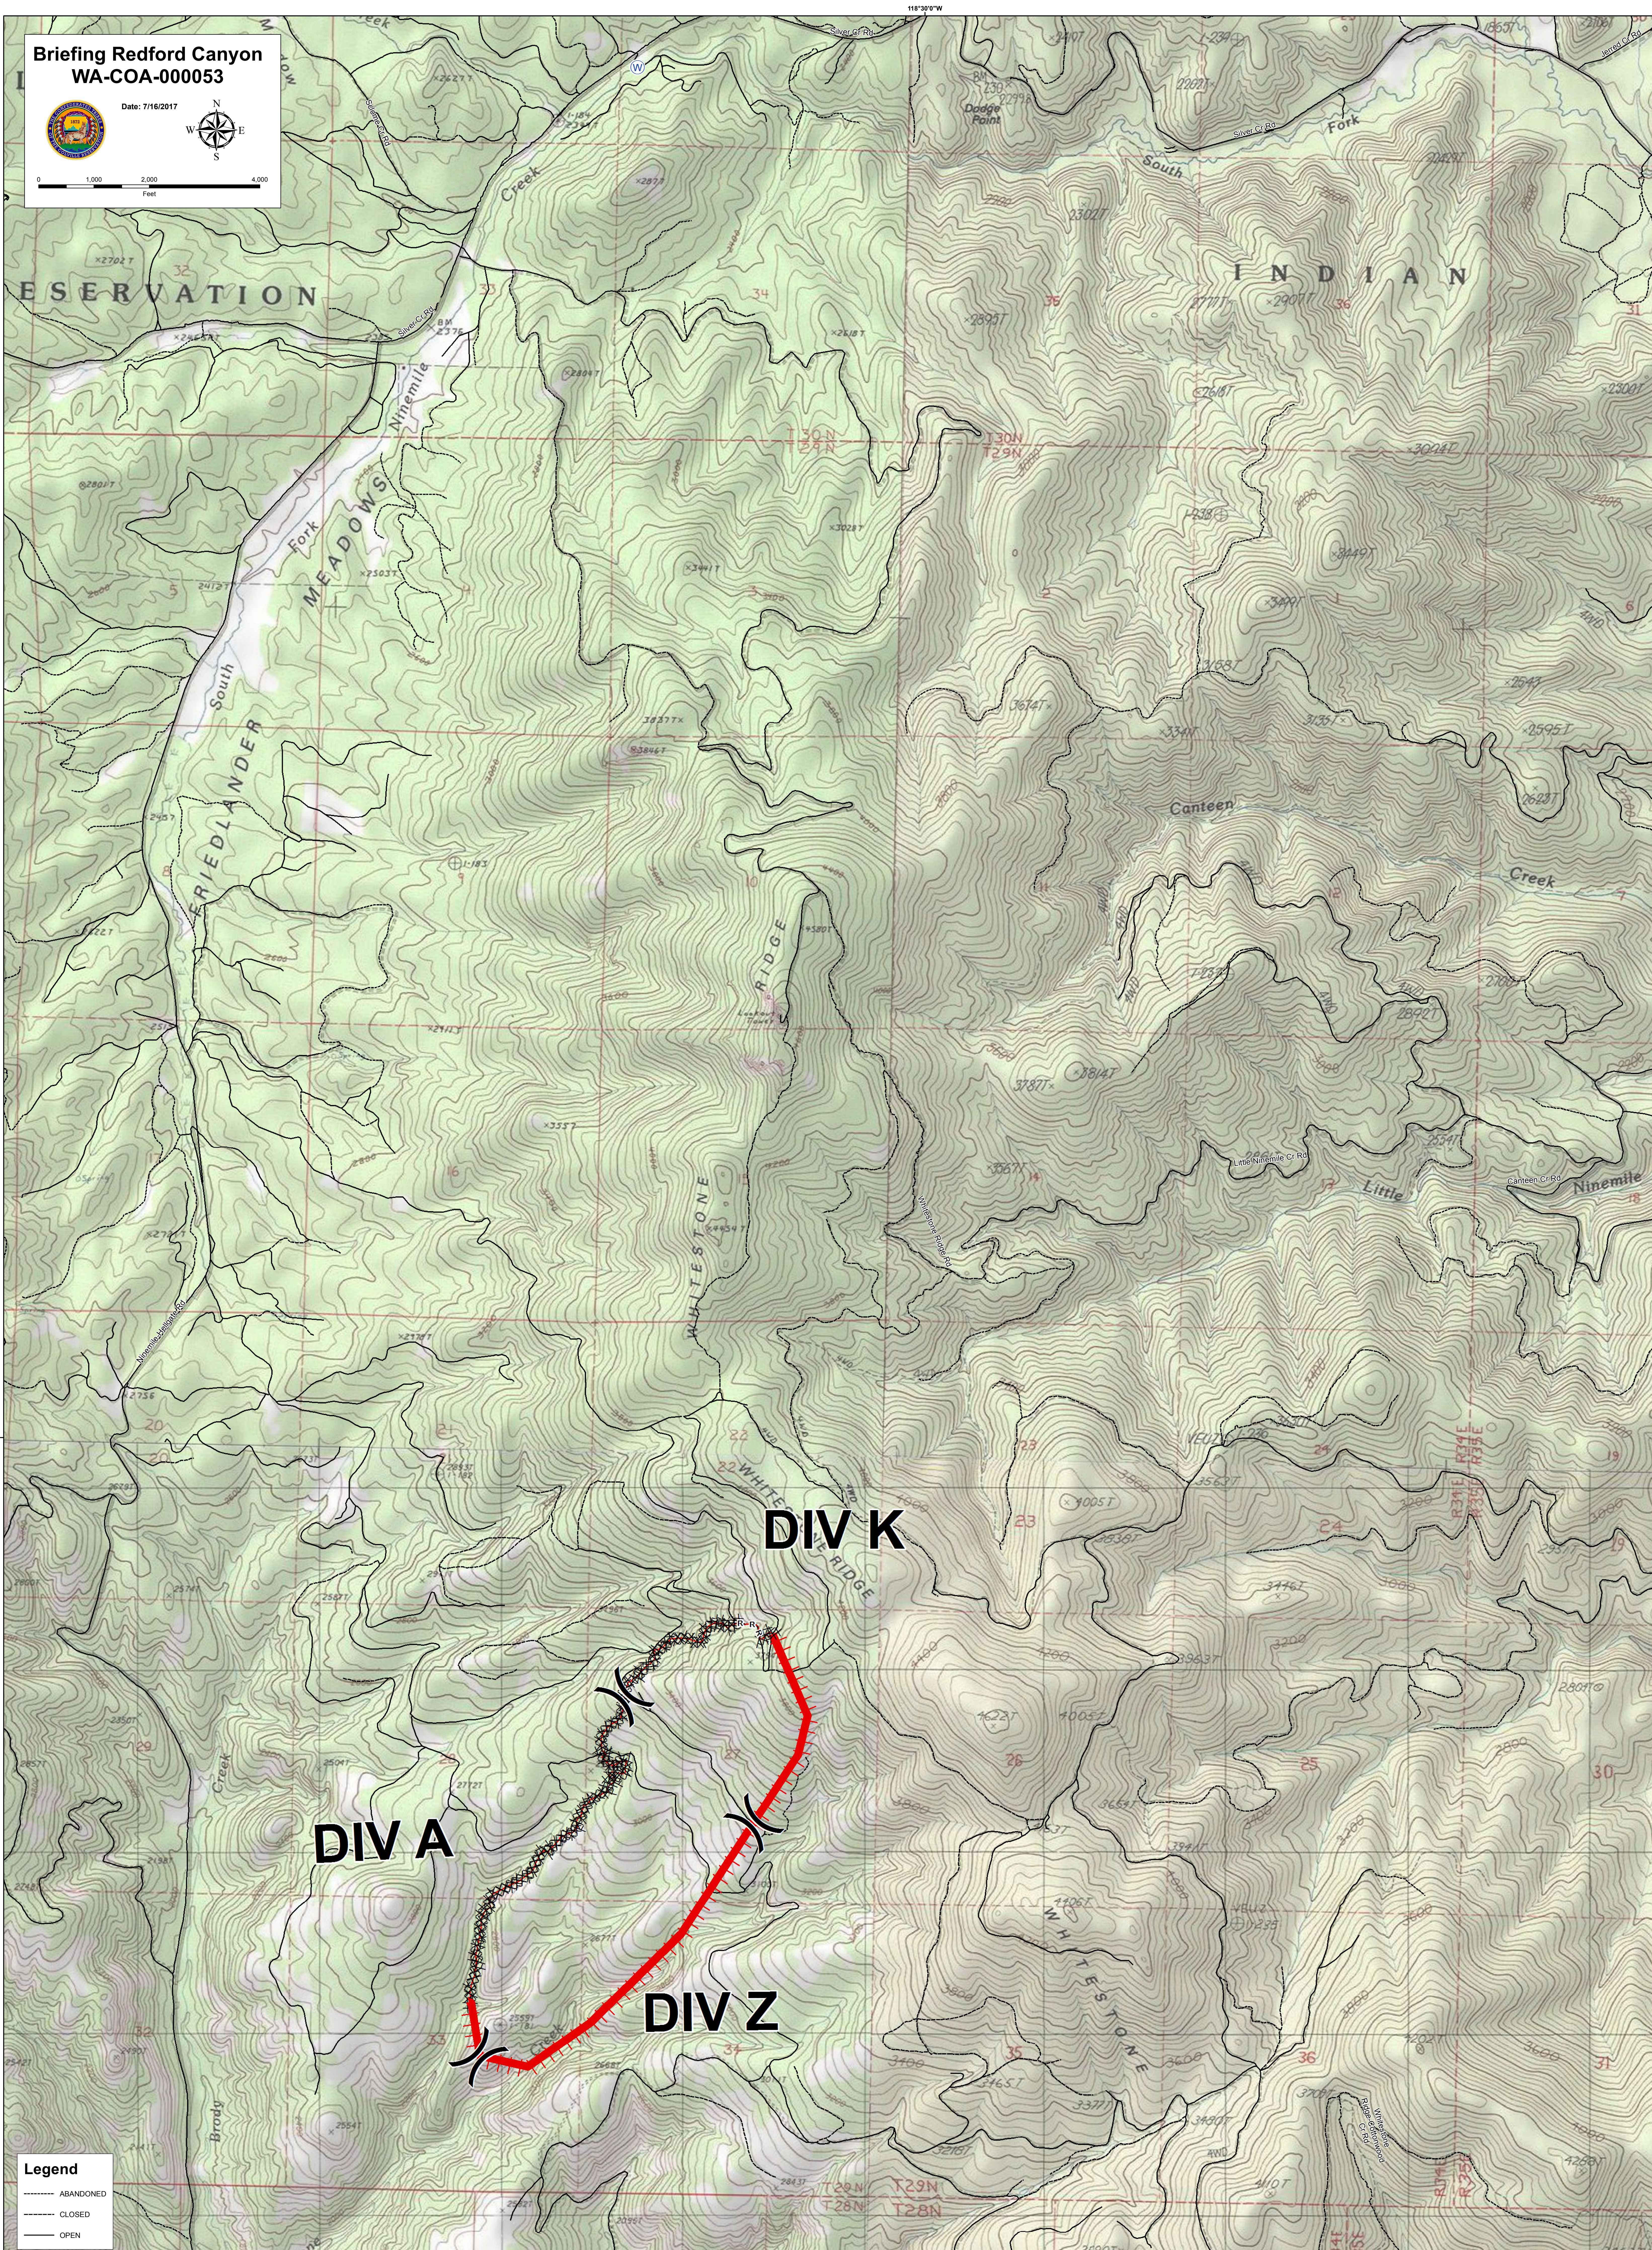

Briefing Redford Canyon
WA-COA-000053

Date: 7/16/2017

0 1,000 2,000 4,000
Feet

Legend

- ABANDONED
- CLOSED
- OPEN