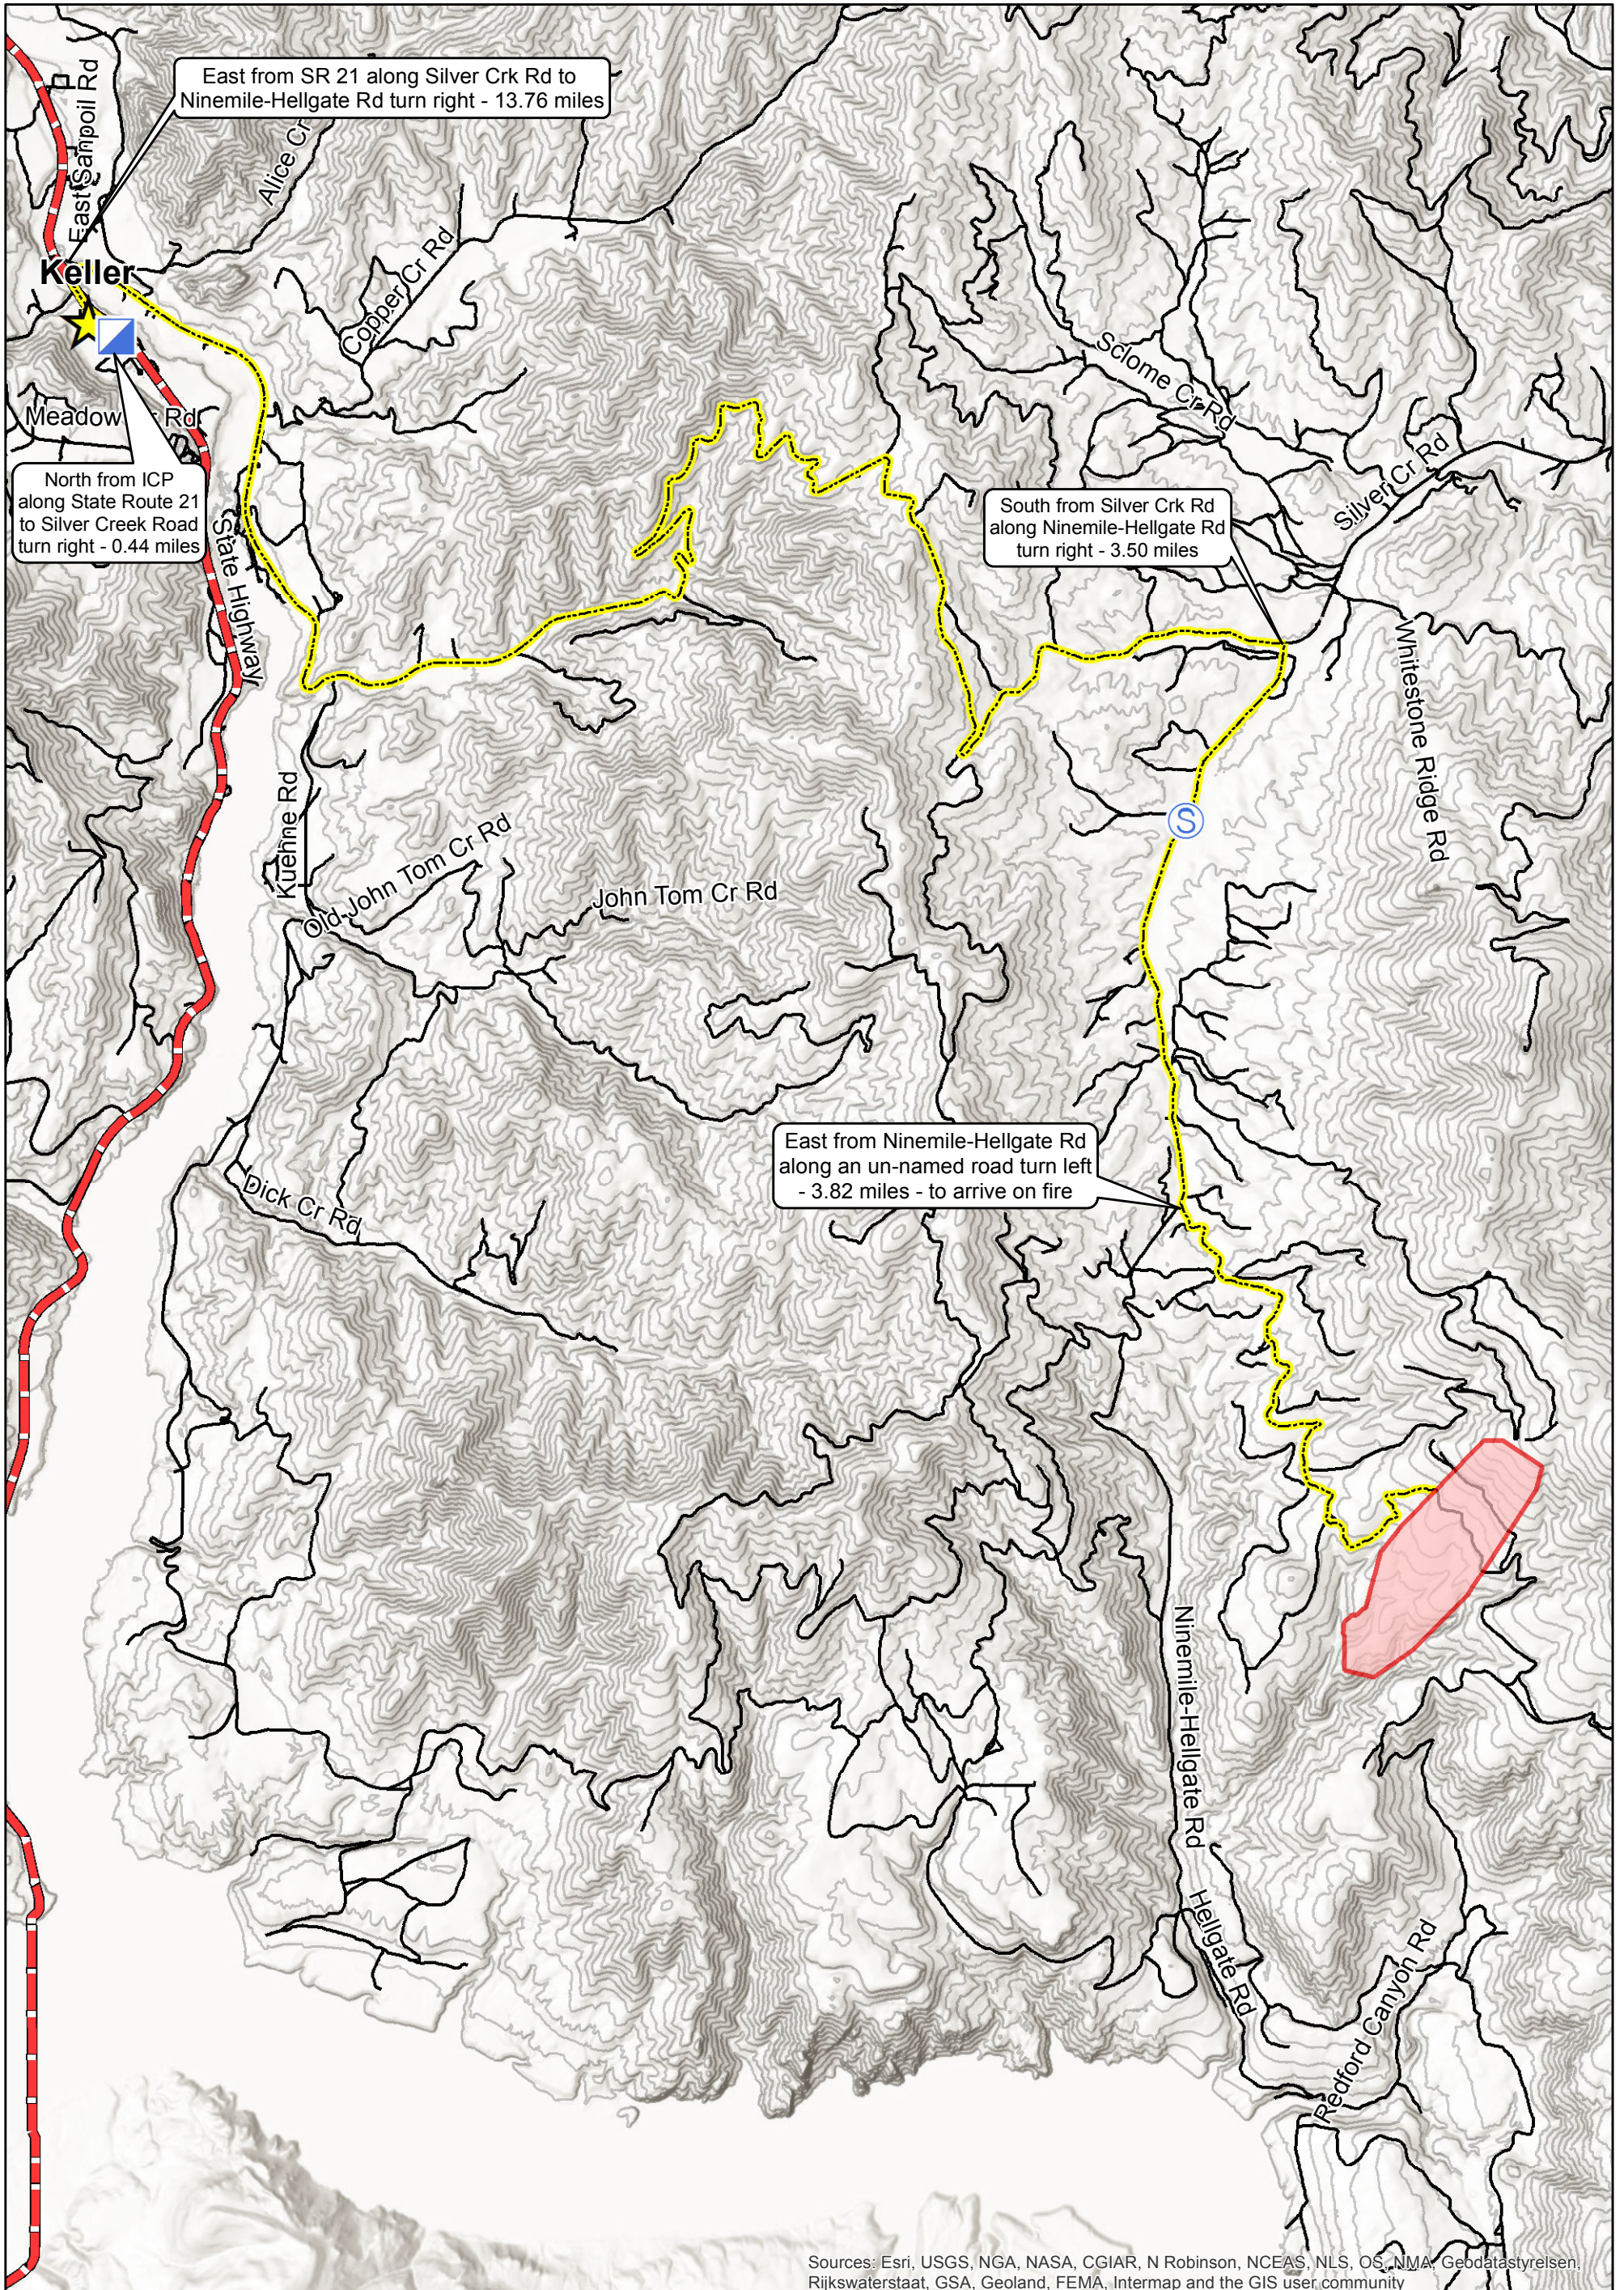

## Legend

-  Travel Route
-  ICP - (Keller Community Center)
- Road Status**
-  State Routes
-  Reservation Towns
-  Open Roads
-  Redford Canyon Fire Boundary
-  Staging

Miles

**Redford Canyon Fire**  
**WA-COA-000053**  
**07/16/2017**  
**NAD 83 Datum**

Sources: Esri, USGS, NGA, NASA, CGIAR, N Robinson, NCEAS, NLS, OS, NMA, Geodatastyrelsen, Rijkswaterstaat, GSA, Geoland, FEMA, Intermap and the GIS user community