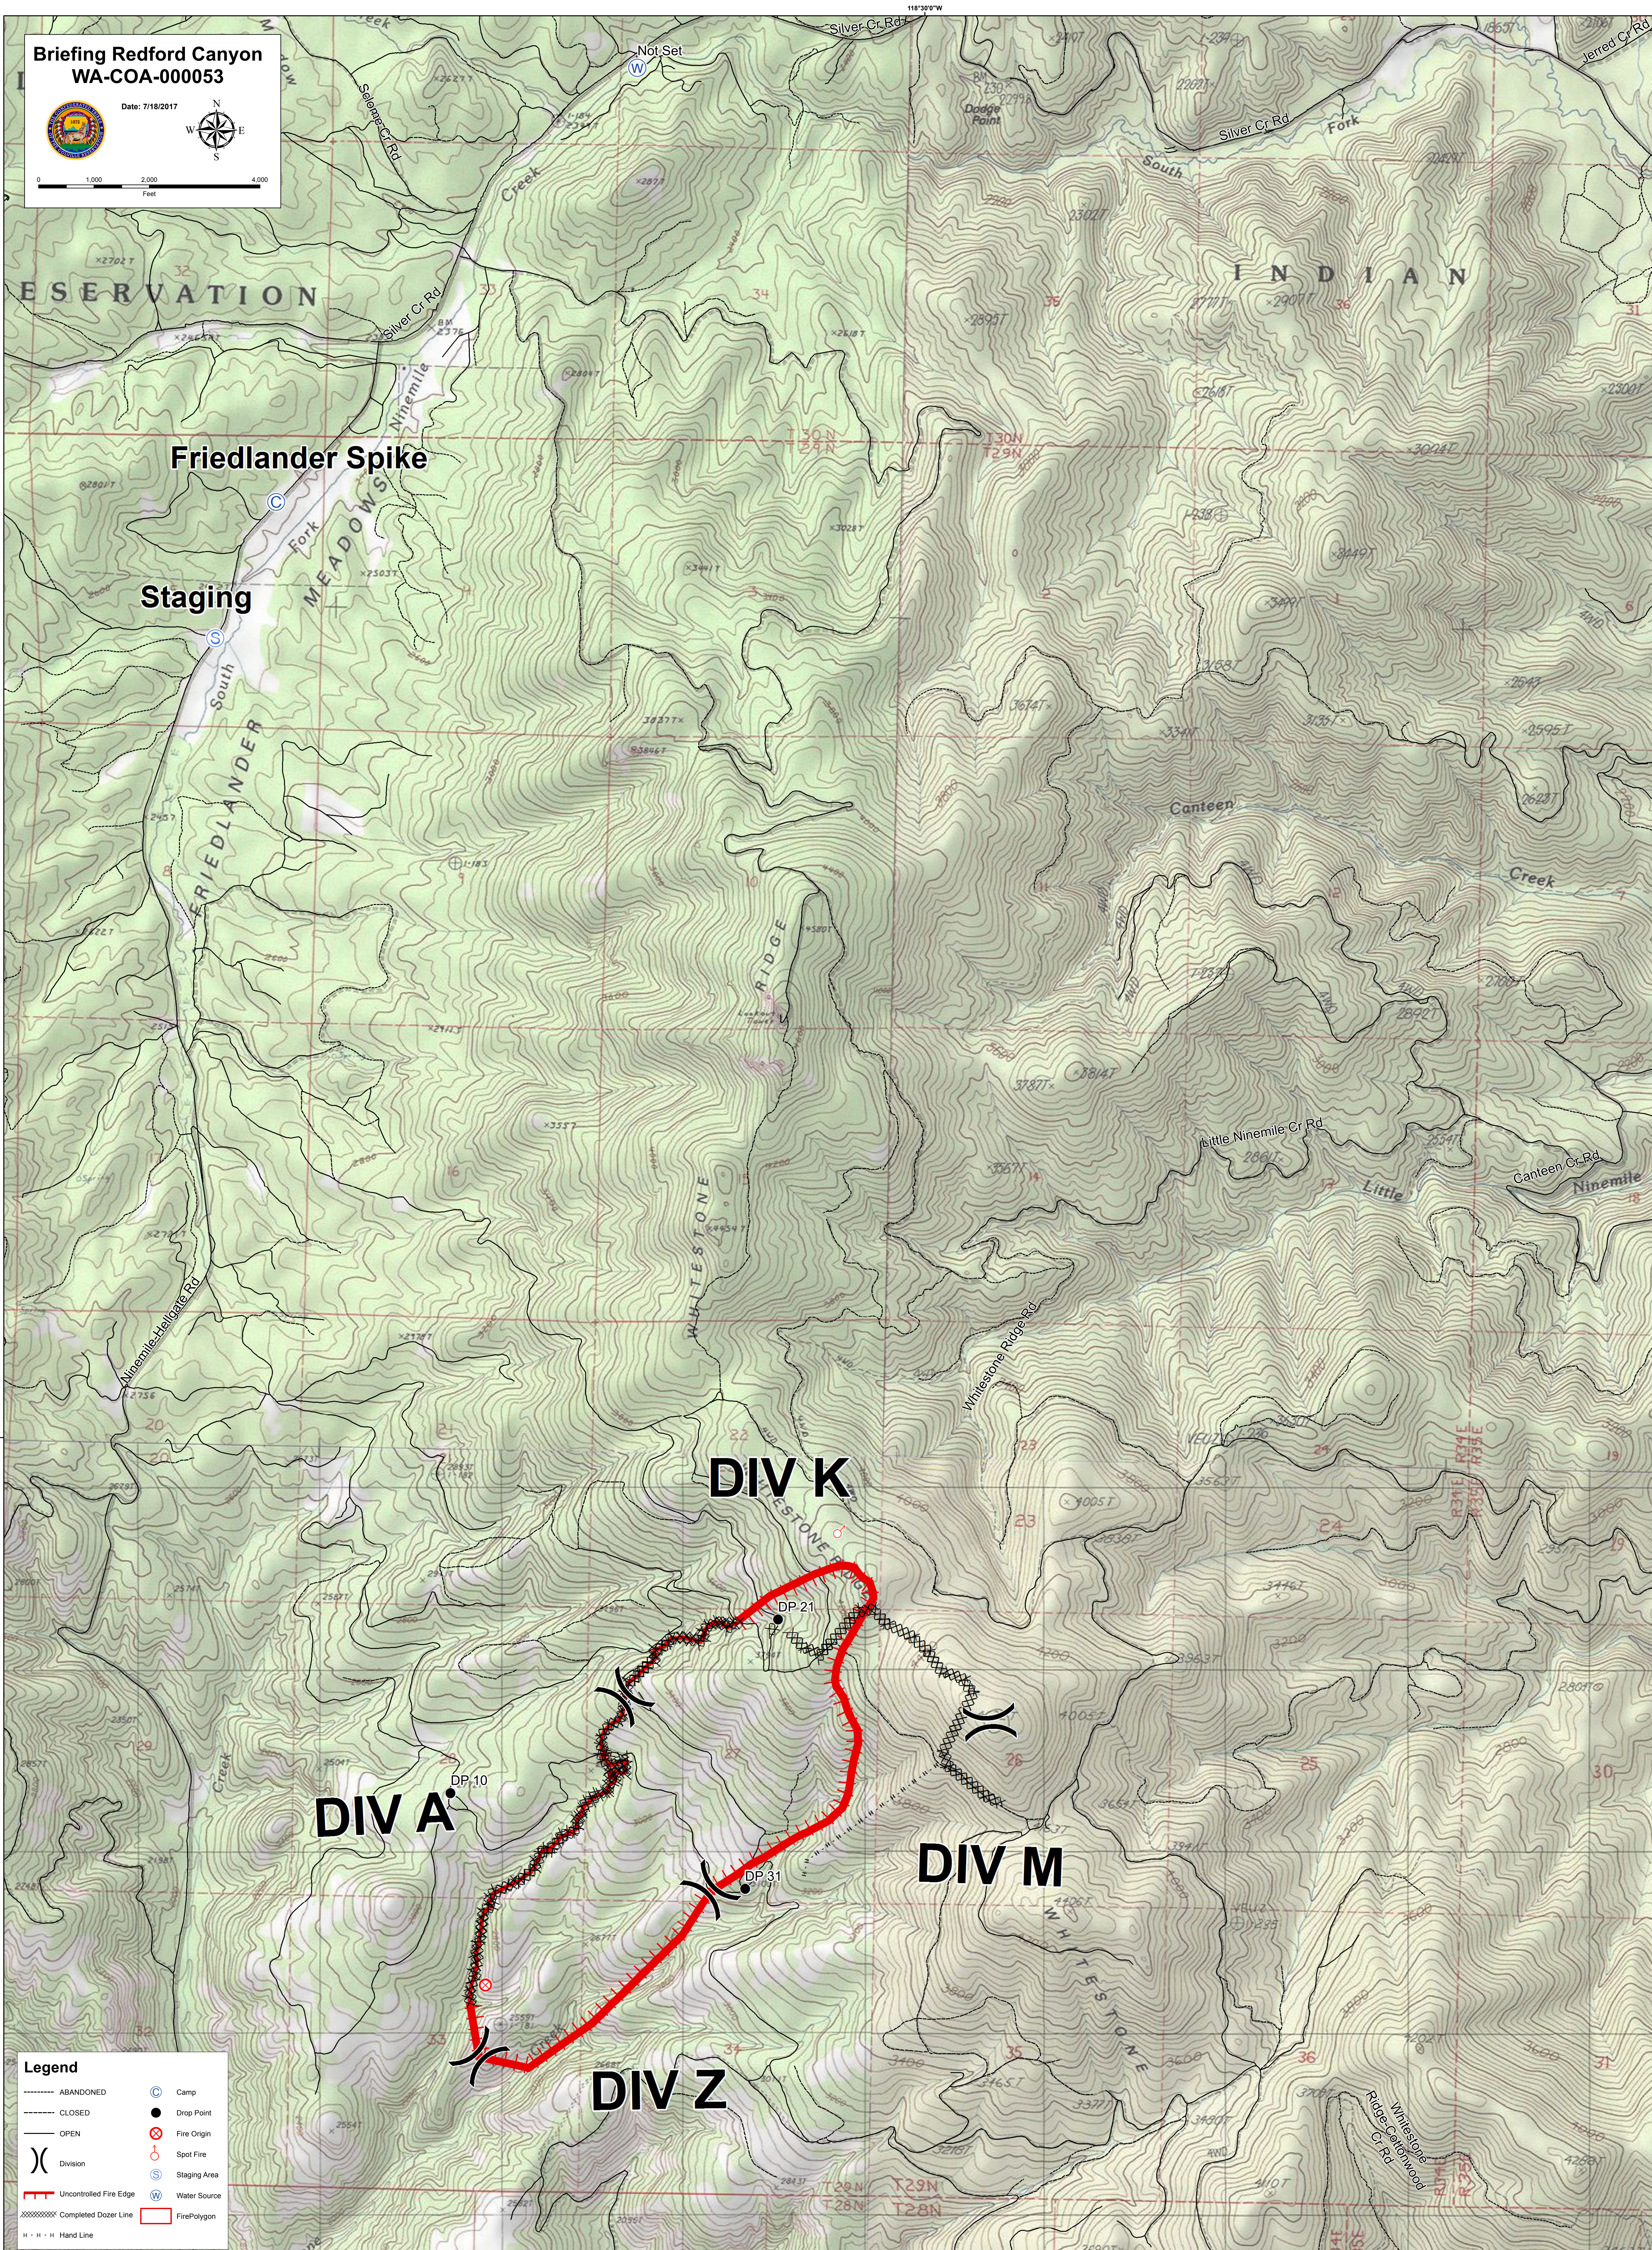

**Briefing Redford Canyon  
WA-COA-000053**

Date: 7/18/2017

0 1,000 2,000 4,000  
Feet

Legend	
ABANDONED	○
CLOSED	●
OPEN	○
Division	( )
Uncontrolled Fire Edge	—
Completed Dozer Line	—
Hand Line	- - -
Camp	⊙
Drop Point	●
Fire Origin	⊗
Spot Fire	⊕
Staging Area	⊙
Water Source	⊙
Fire Polygon	□