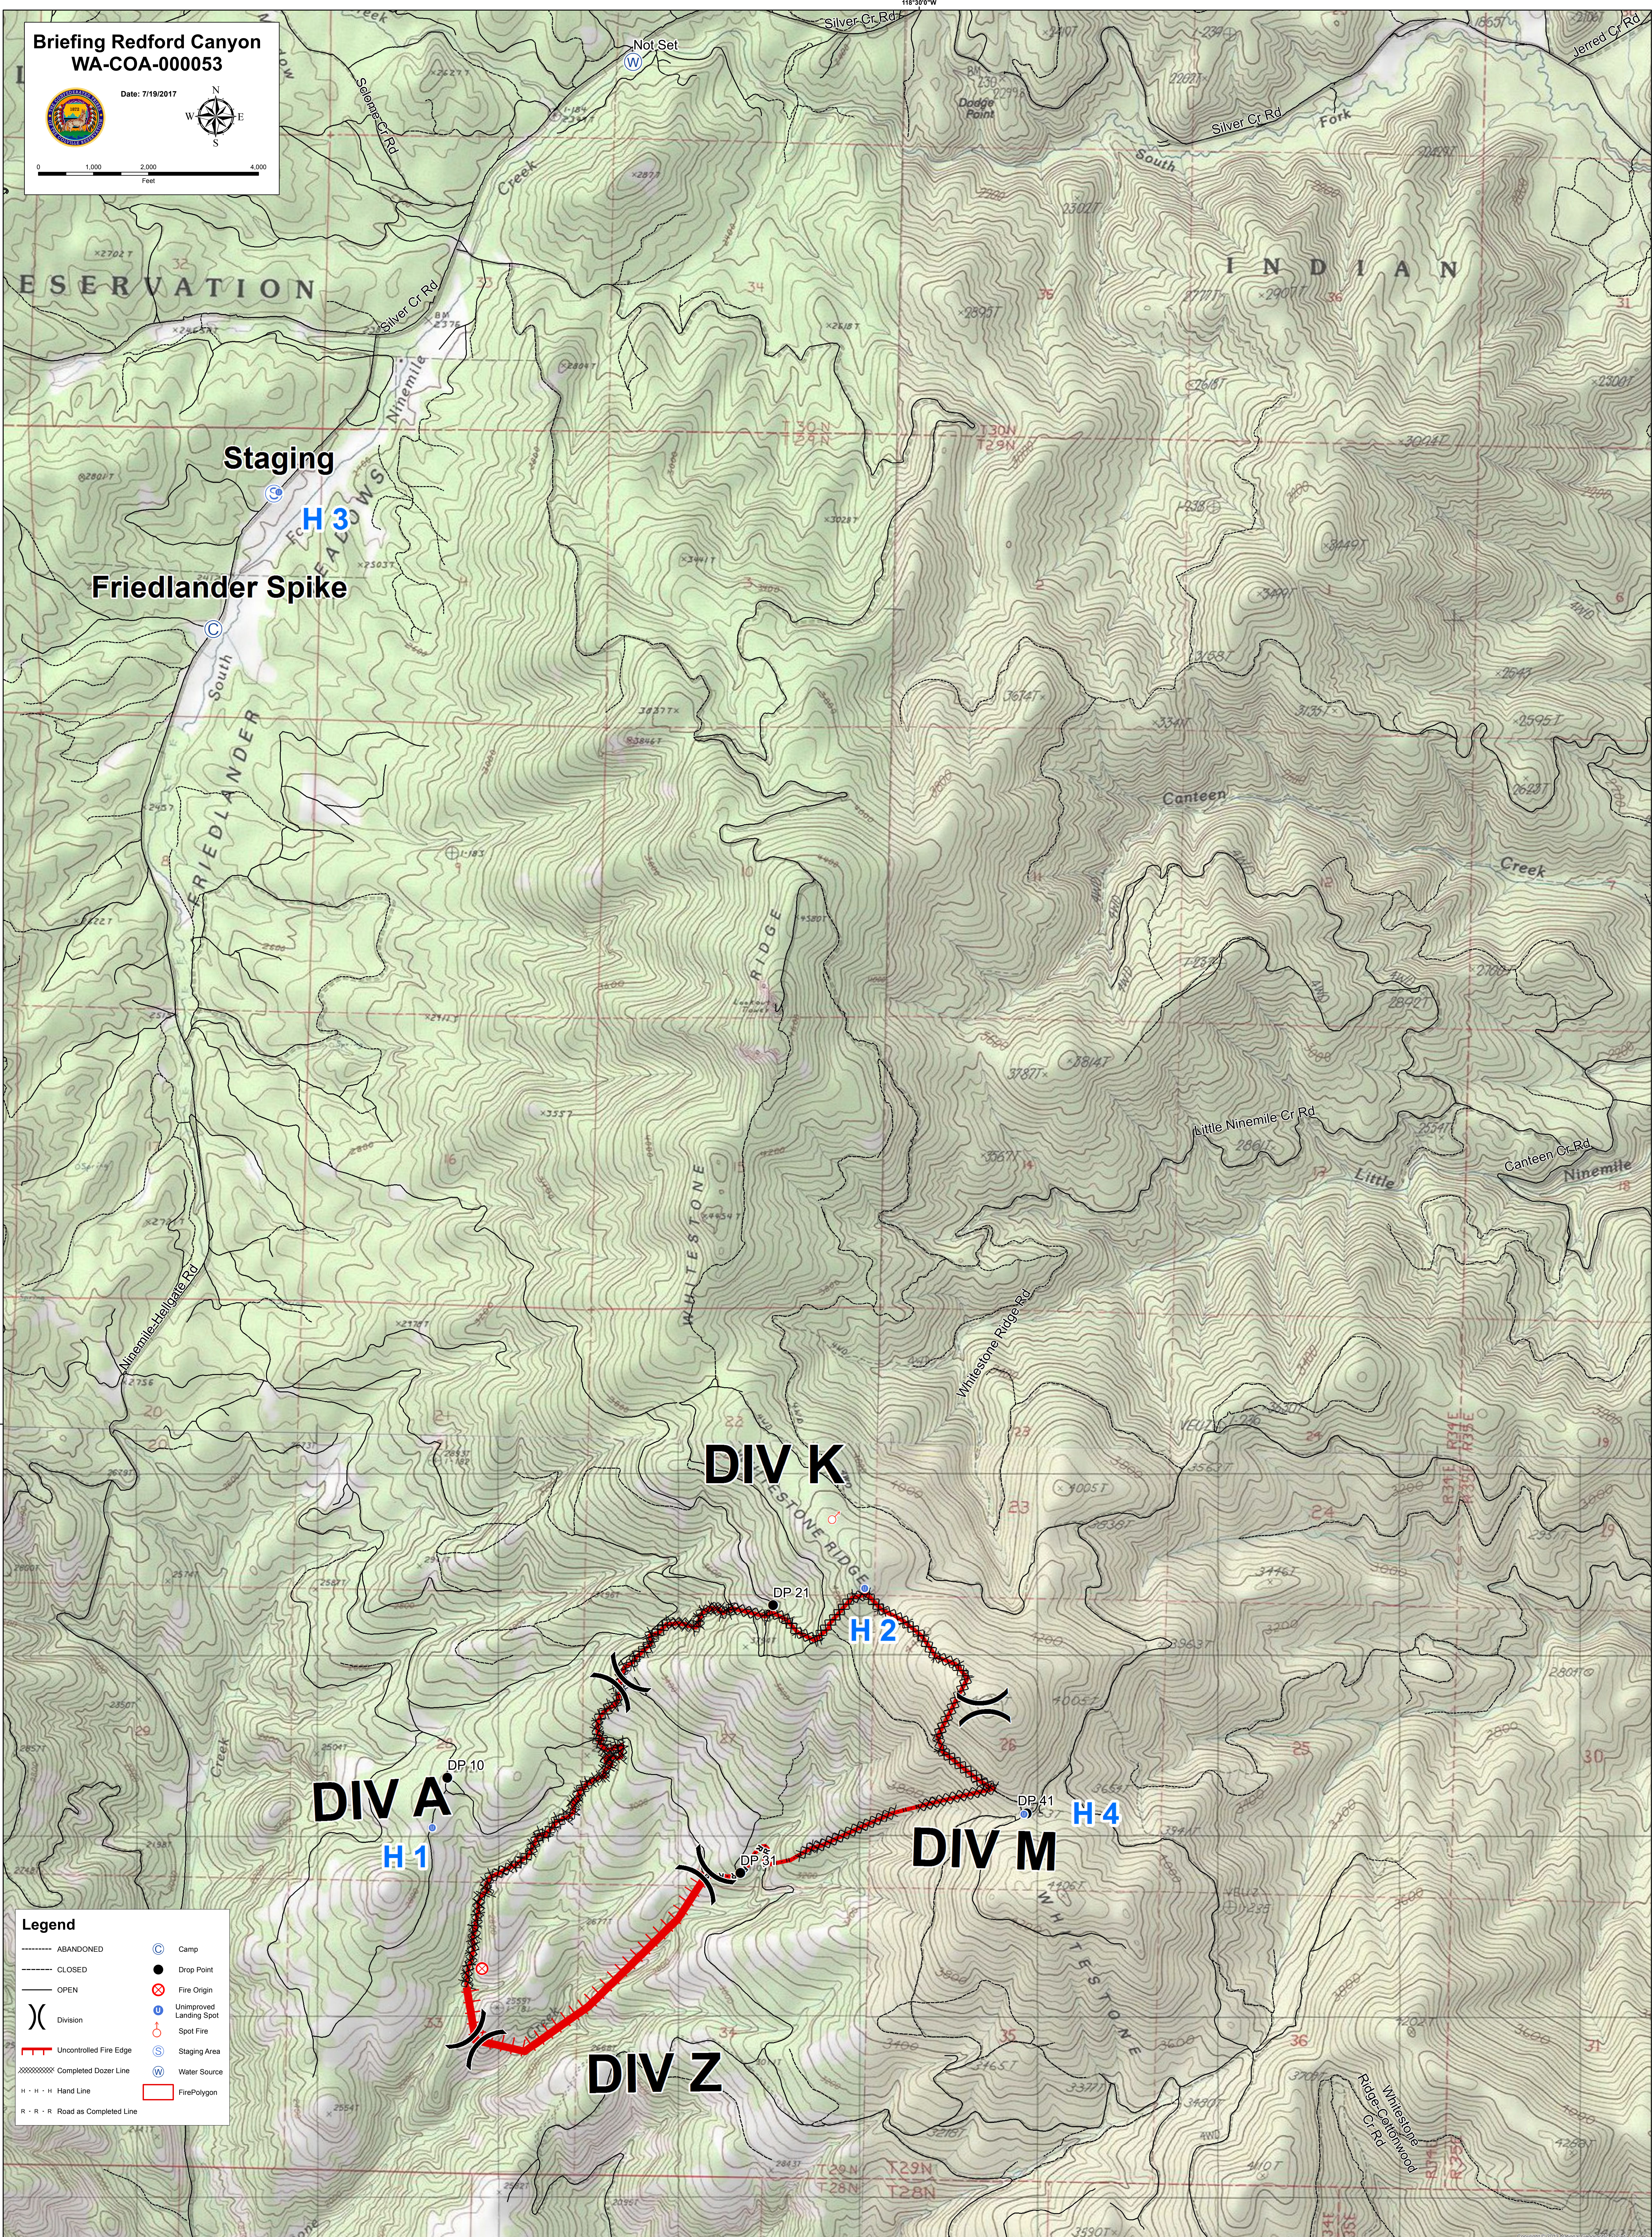

**Briefing Redford Canyon
WA-COA-000053**

Date: 7/19/2017

0 1,000 2,000 4,000
Feet

Legend

-----	ABANDONED	⊙	Camp
---	CLOSED	●	Drop Point
---	OPEN	⊗	Fire Origin
()	Division	⊕	Unimproved Landing Spot
---	Uncontrolled Fire Edge	⊙	Spot Fire
-----	Completed Dozer Line	⊙	Staging Area
H - H - H	Hand Line	⊙	Water Source
R - R - R	Road as Completed Line	⊙	Fire Polygon