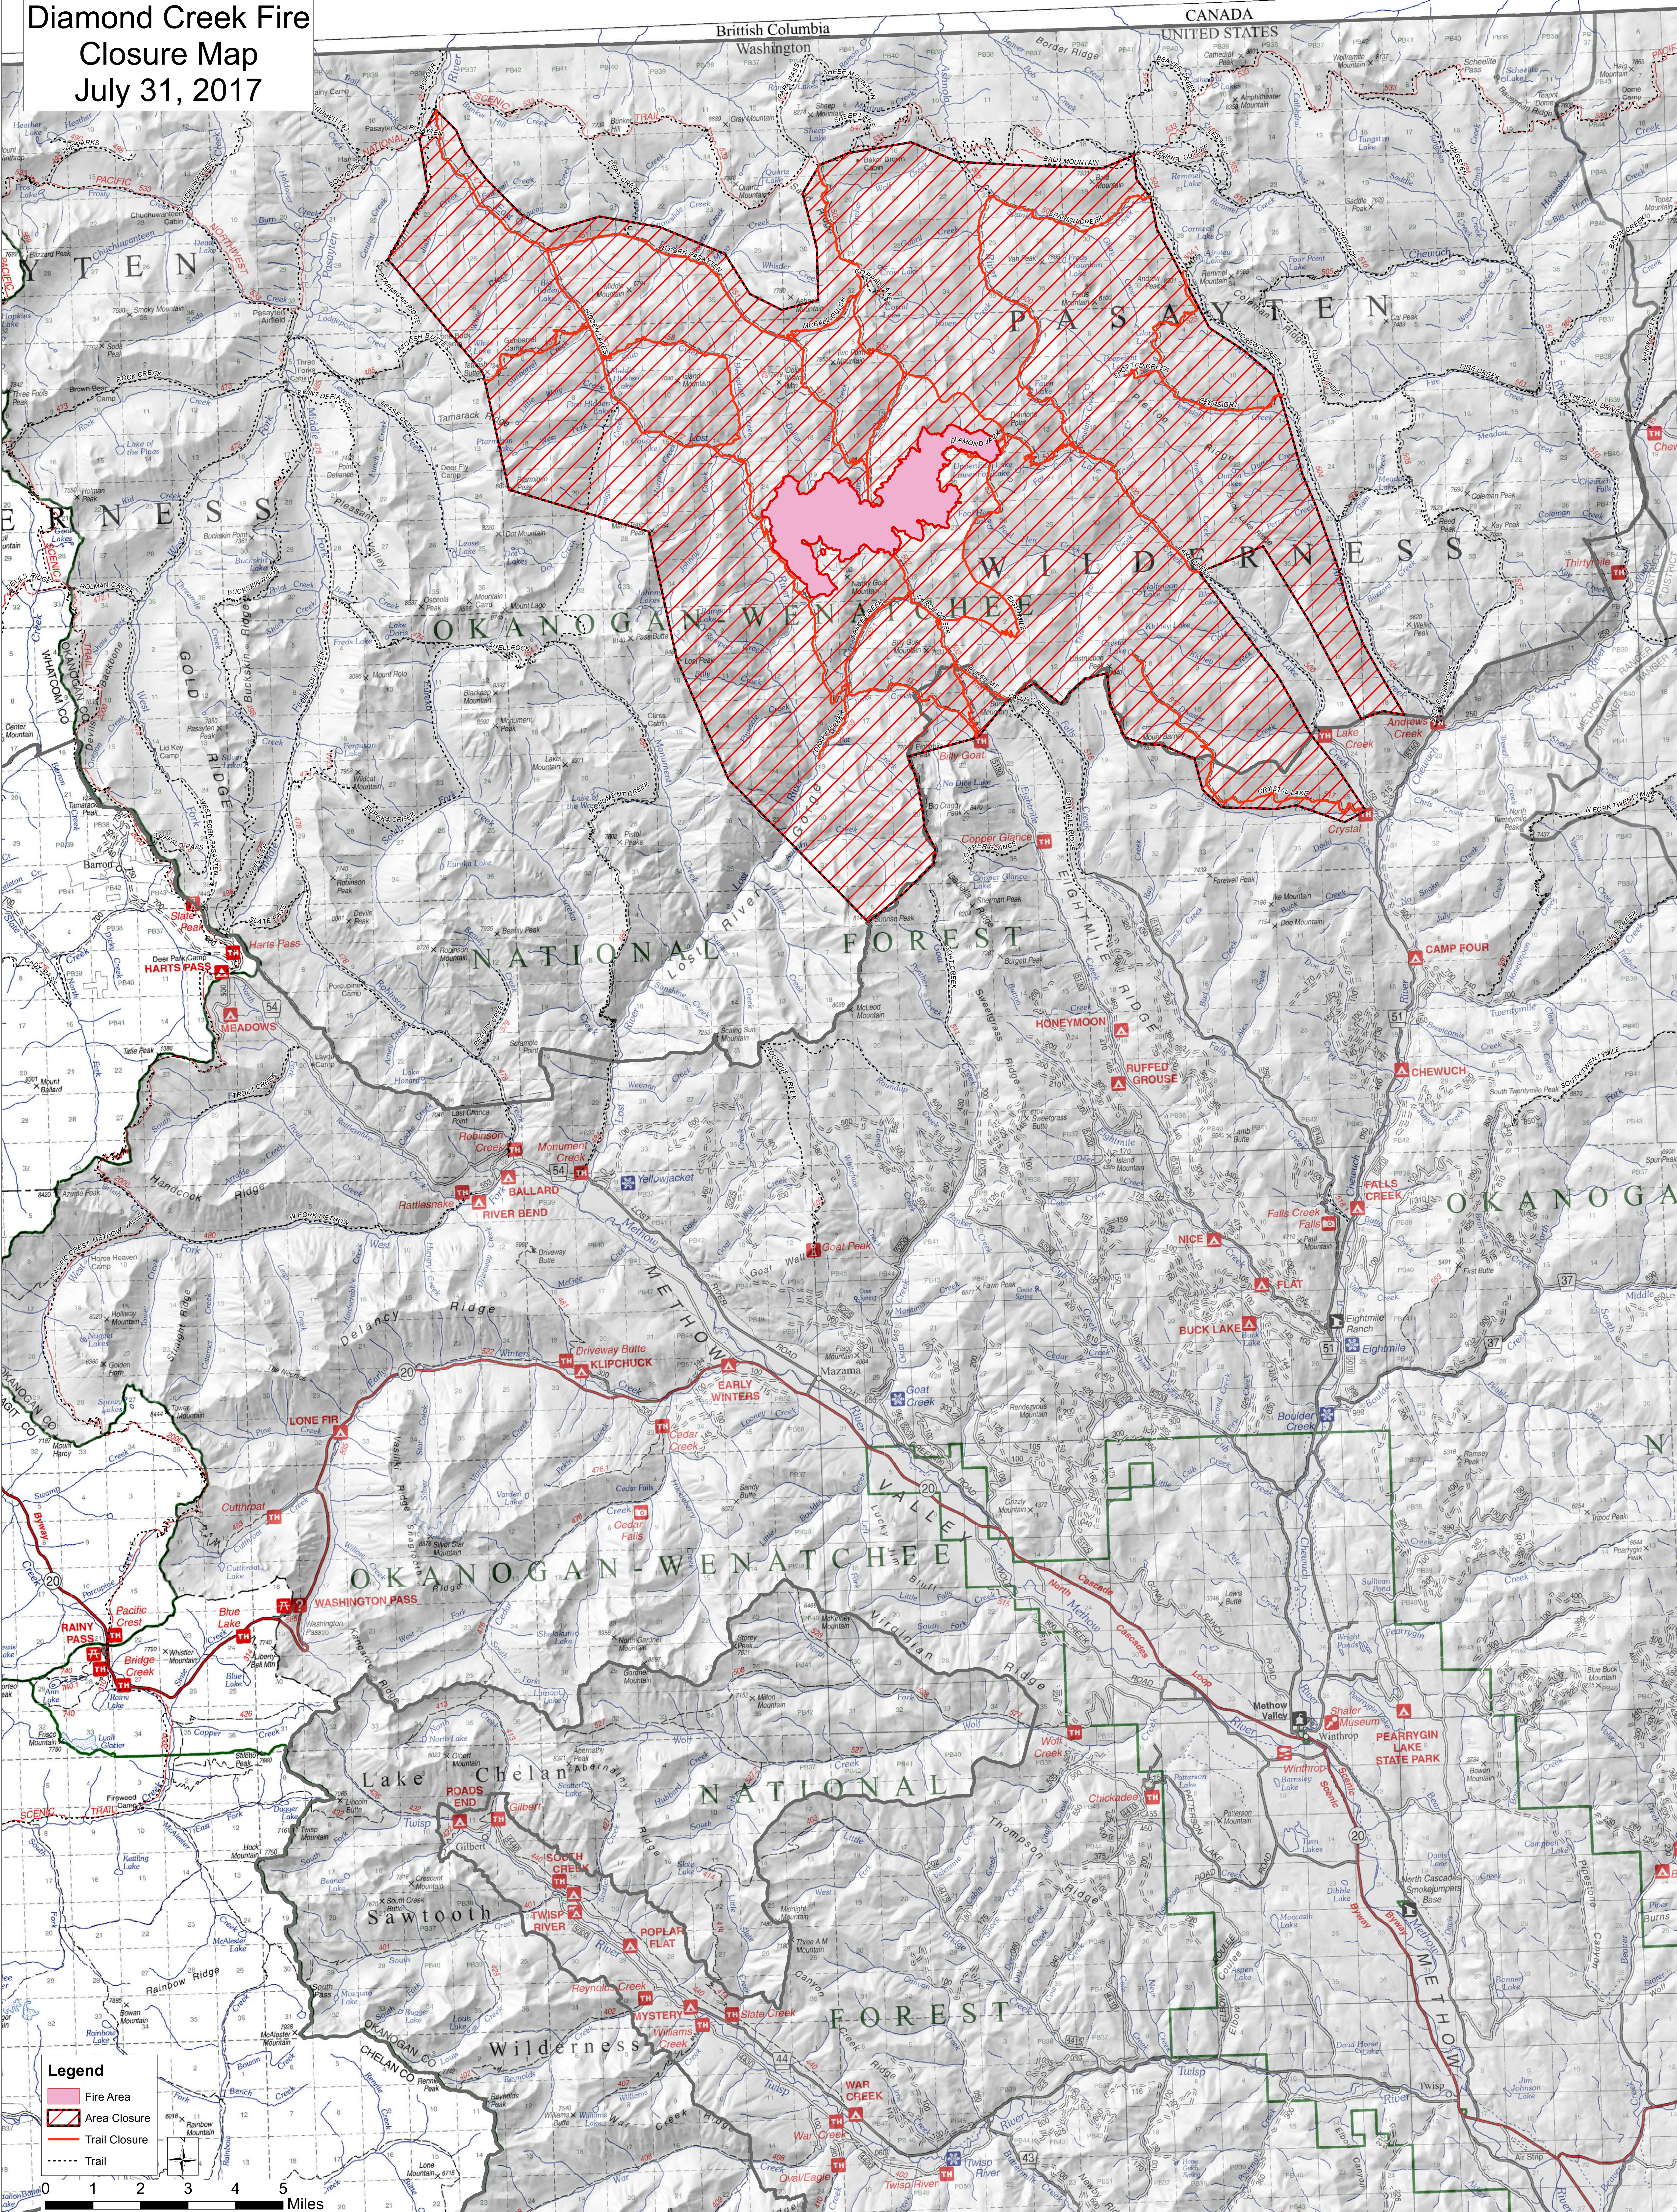

Diamond Creek Fire Closure Map July 31, 2017

Legend

- Fire Area
- Area Closure
- Trail Closure
- Trail

0 1 2 3 4 5 Miles

Prepared by JH/PW/GSS