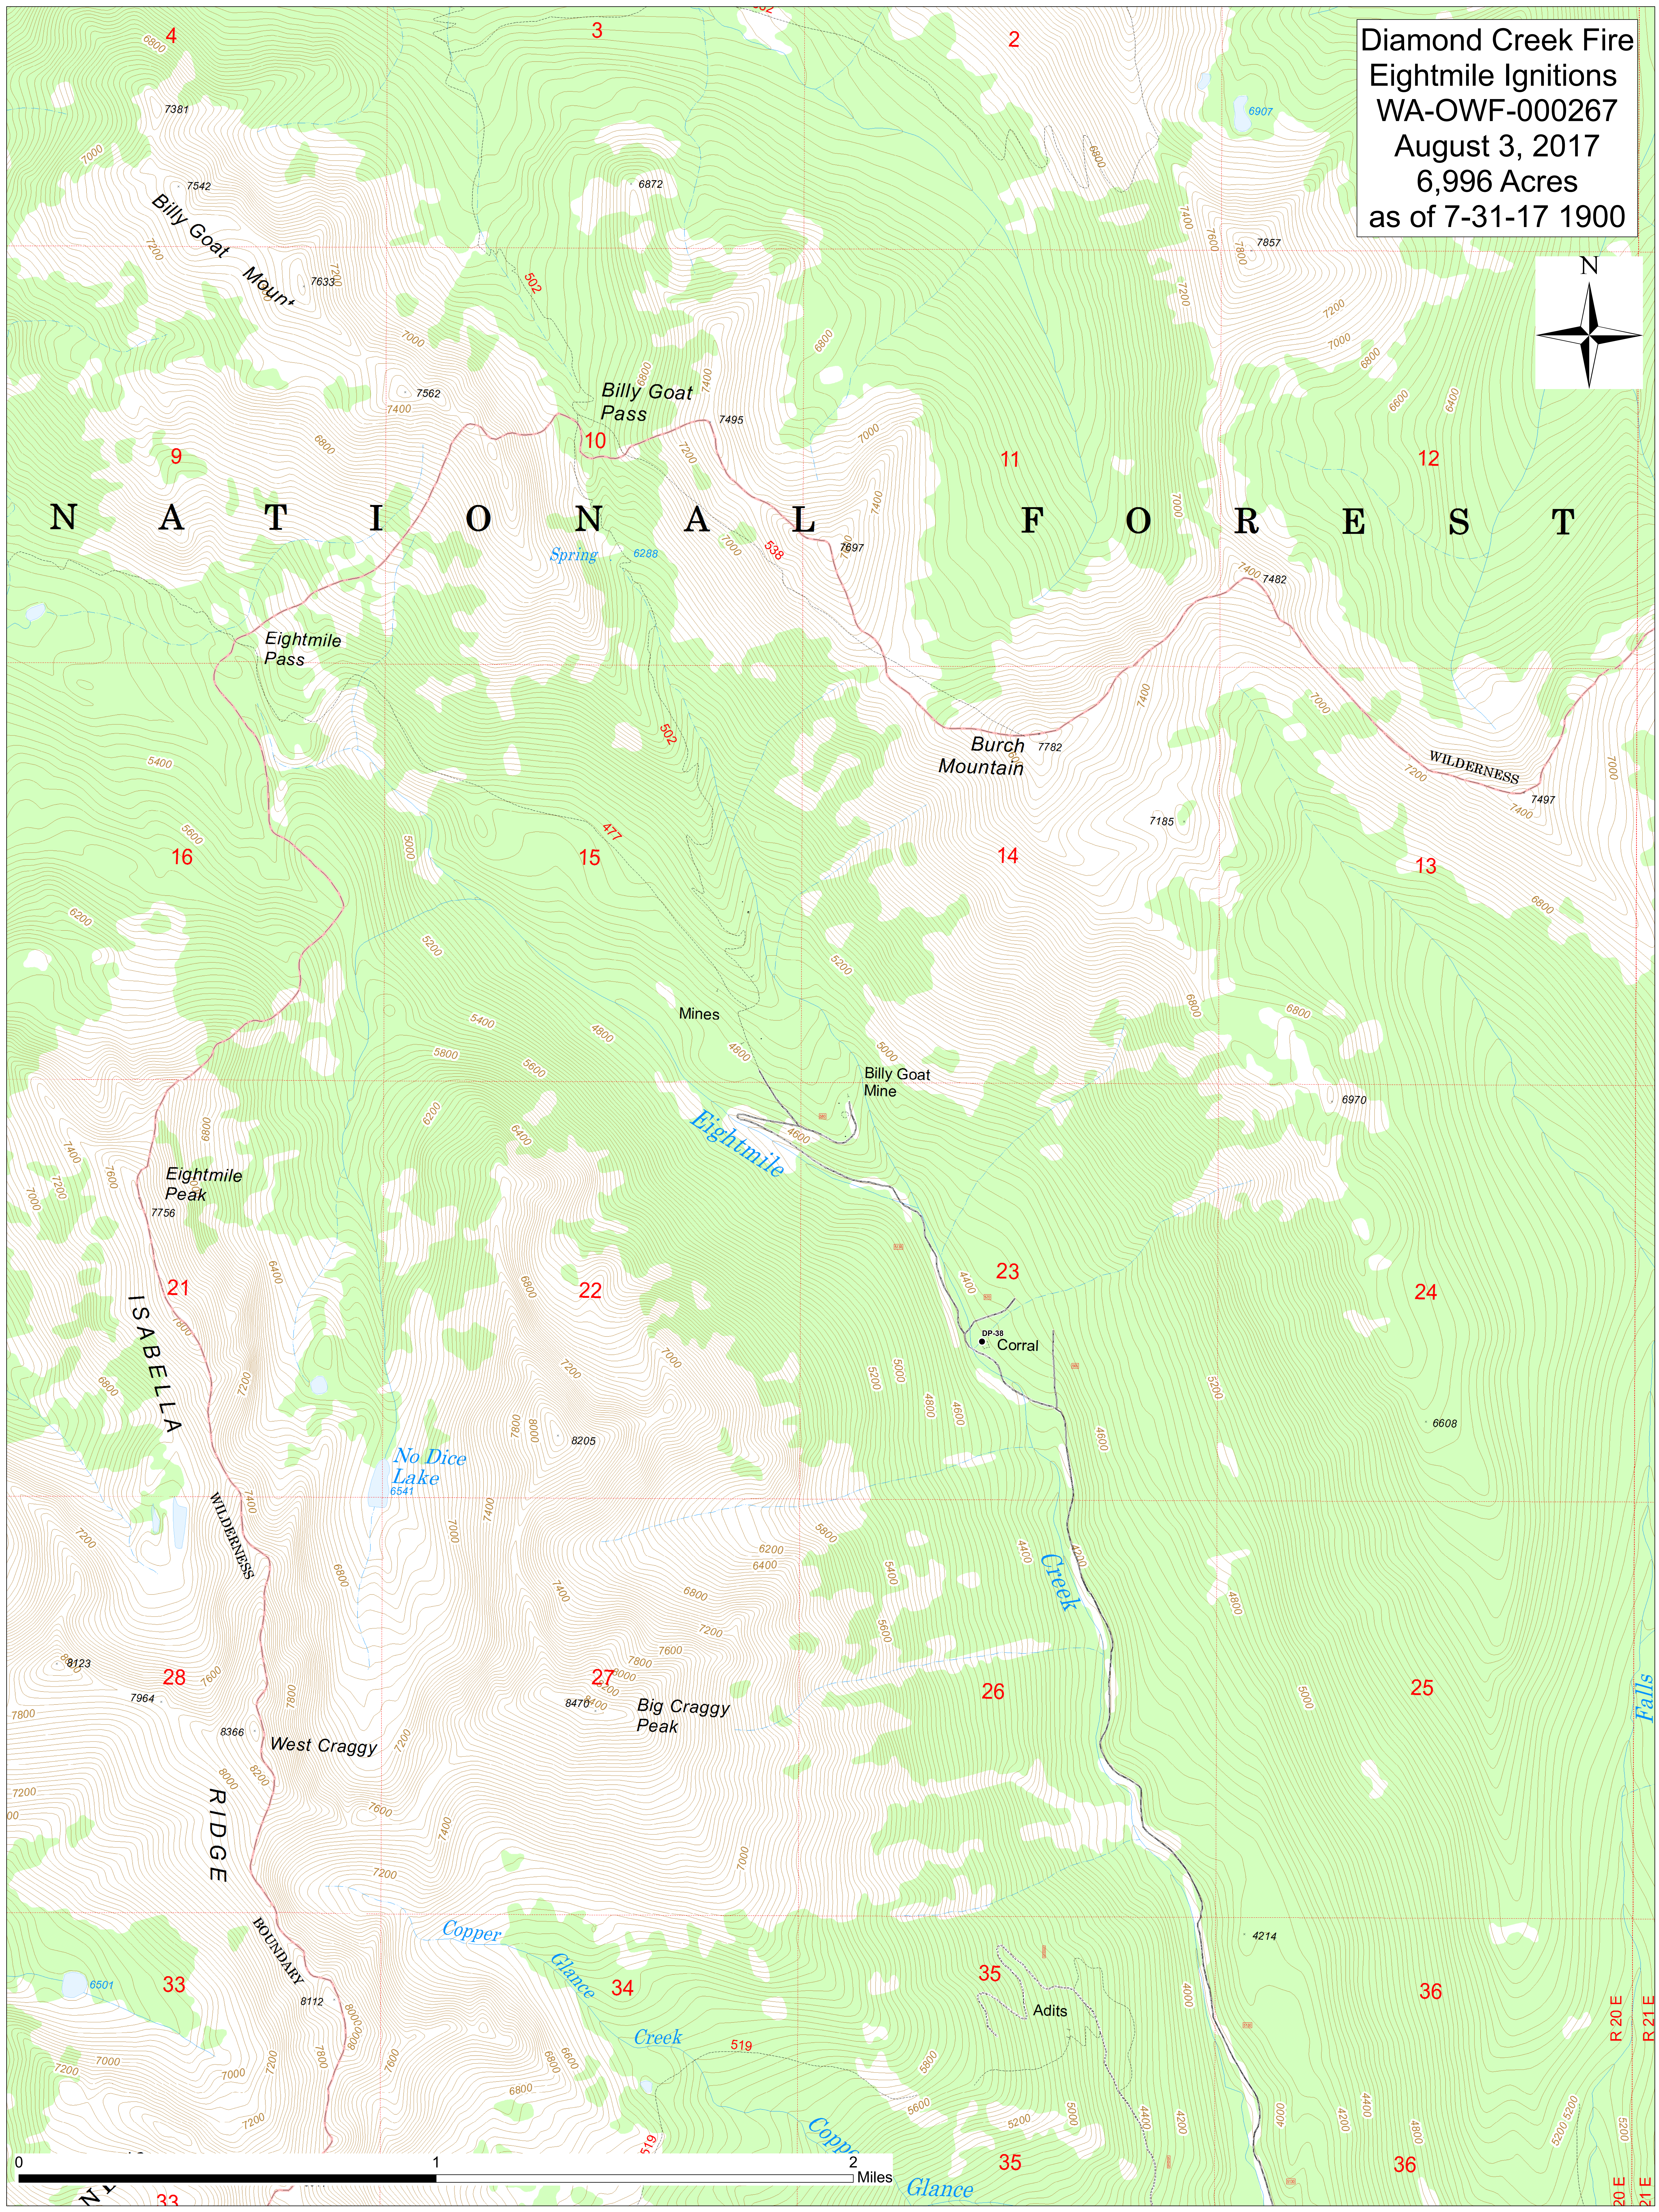

Diamond Creek Fire
Eightmile Ignitions
WA-OWF-000267
August 3, 2017
6,996 Acres
as of 7-31-17 1900

N A T I O N A L F O R E S T

ISABELLA

WILDERNESS

BOUNDARY

Falls

R 20 E

R 21 E

0 1 2 Miles