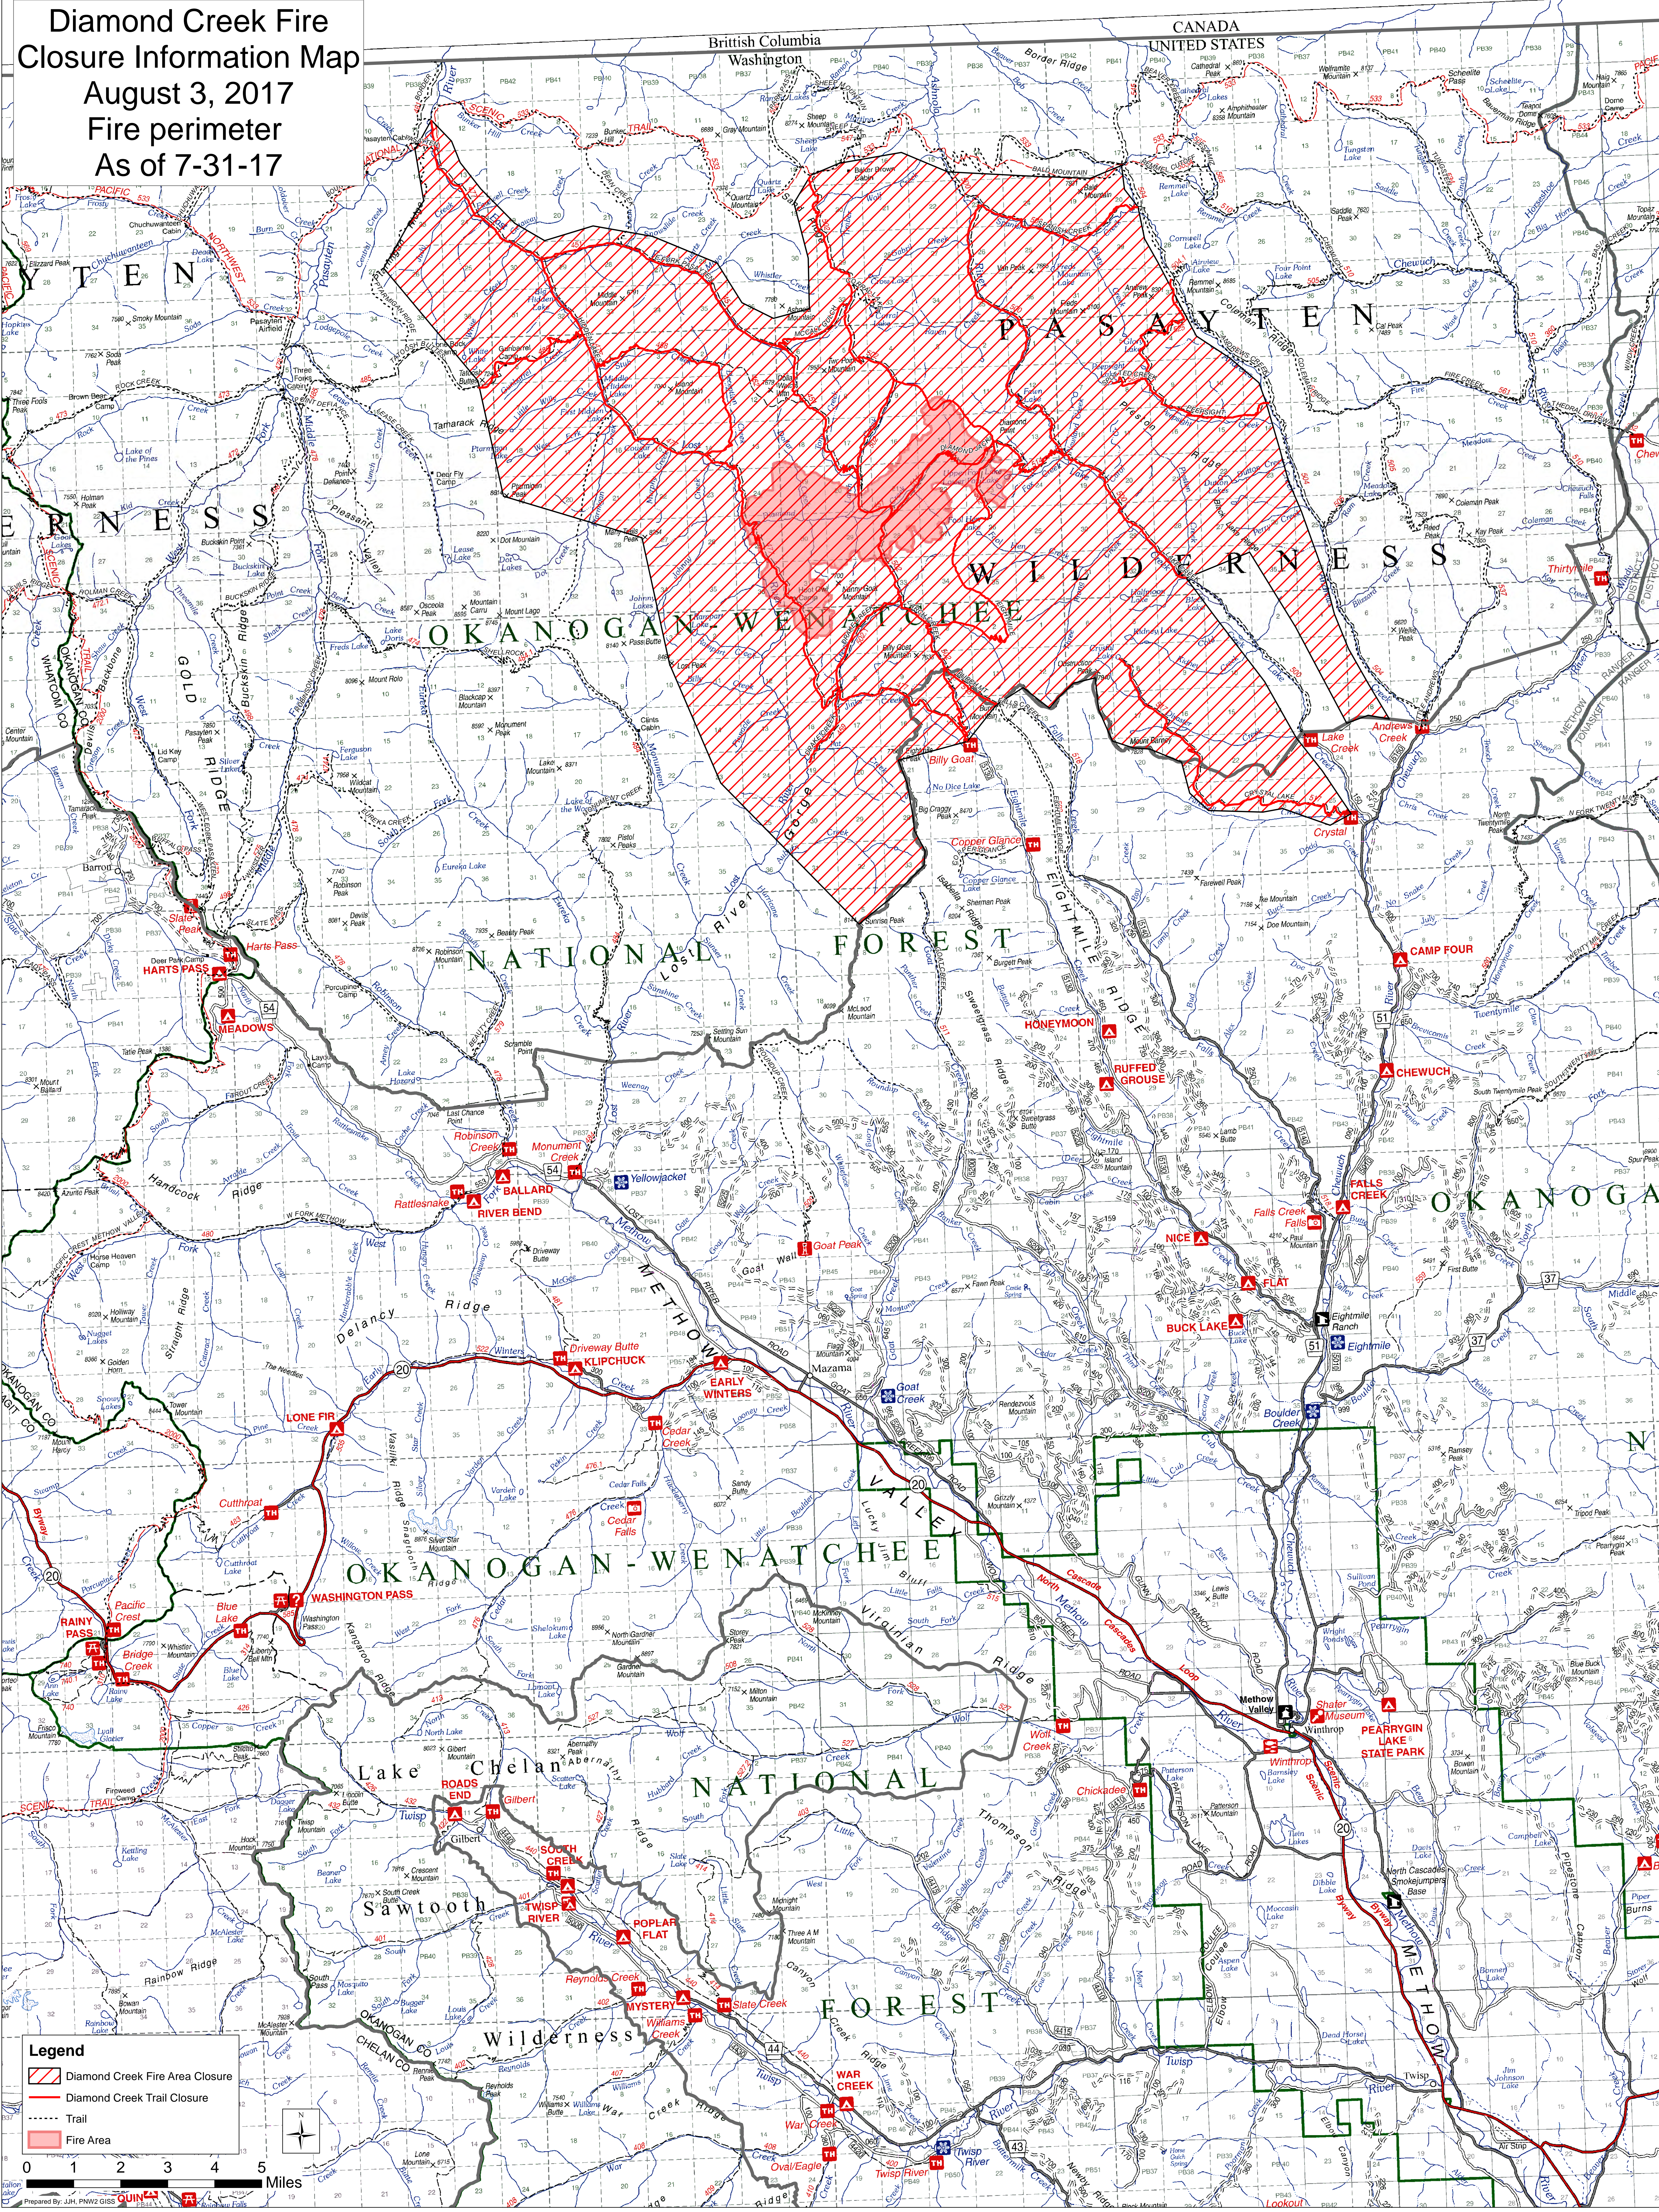

Diamond Creek Fire Closure Information Map

August 3, 2017
Fire perimeter
As of 7-31-17

Legend

-  Diamond Creek Fire Area Closure
-  Diamond Creek Trail Closure
-  Trail
-  Fire Area

0 1 2 3 4 5 Miles