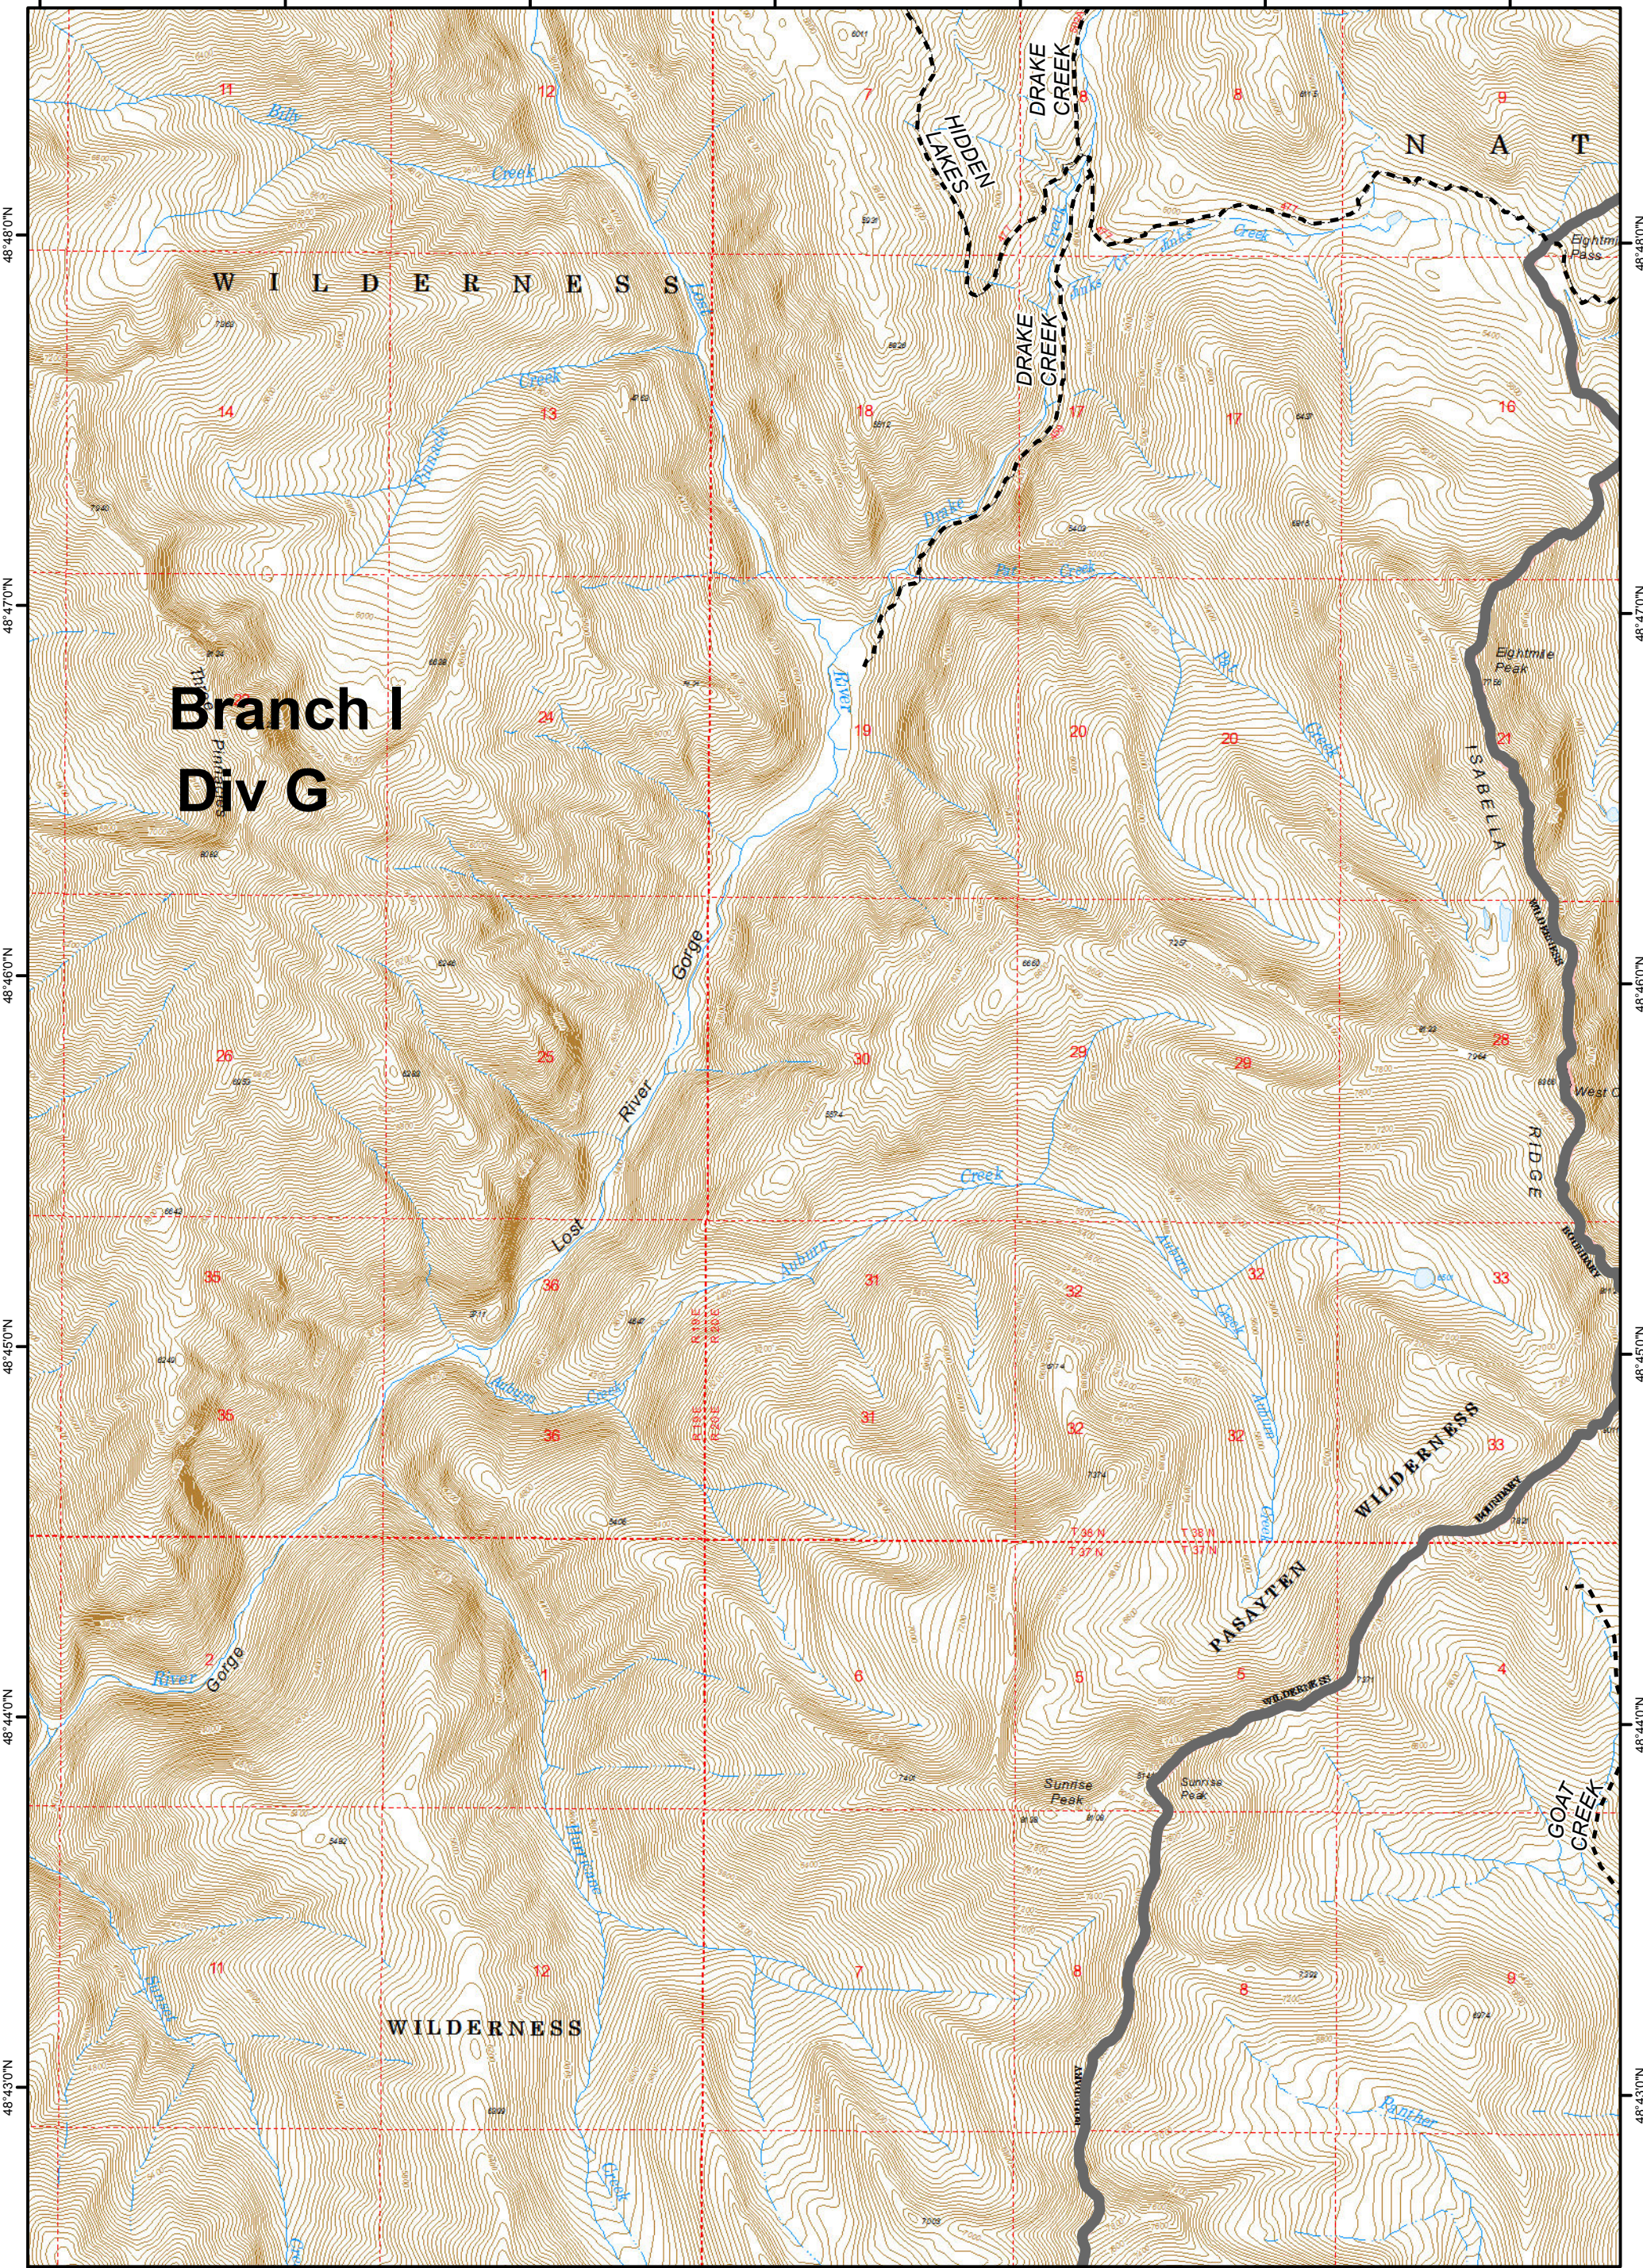

Diamond Creek Fire
IAP Map
Page 3
WA-OWF-000267
August 5, 2017
8,742 Acres
as of 8-4-17 1000

Legend

- Trail
- Wilderness Boundary

120°27'0"W 120°26'0"W 120°25'0"W 120°24'0"W 120°23'0"W 120°22'0"W 120°21'0"W

120°27'0"W 120°26'0"W 120°25'0"W 120°24'0"W 120°23'0"W 120°22'0"W 120°21'0"W

48°48'0"N
48°47'0"N
48°46'0"N
48°45'0"N
48°44'0"N
48°43'0"N

48°48'0"N
48°47'0"N
48°46'0"N
48°45'0"N
48°44'0"N
48°43'0"N