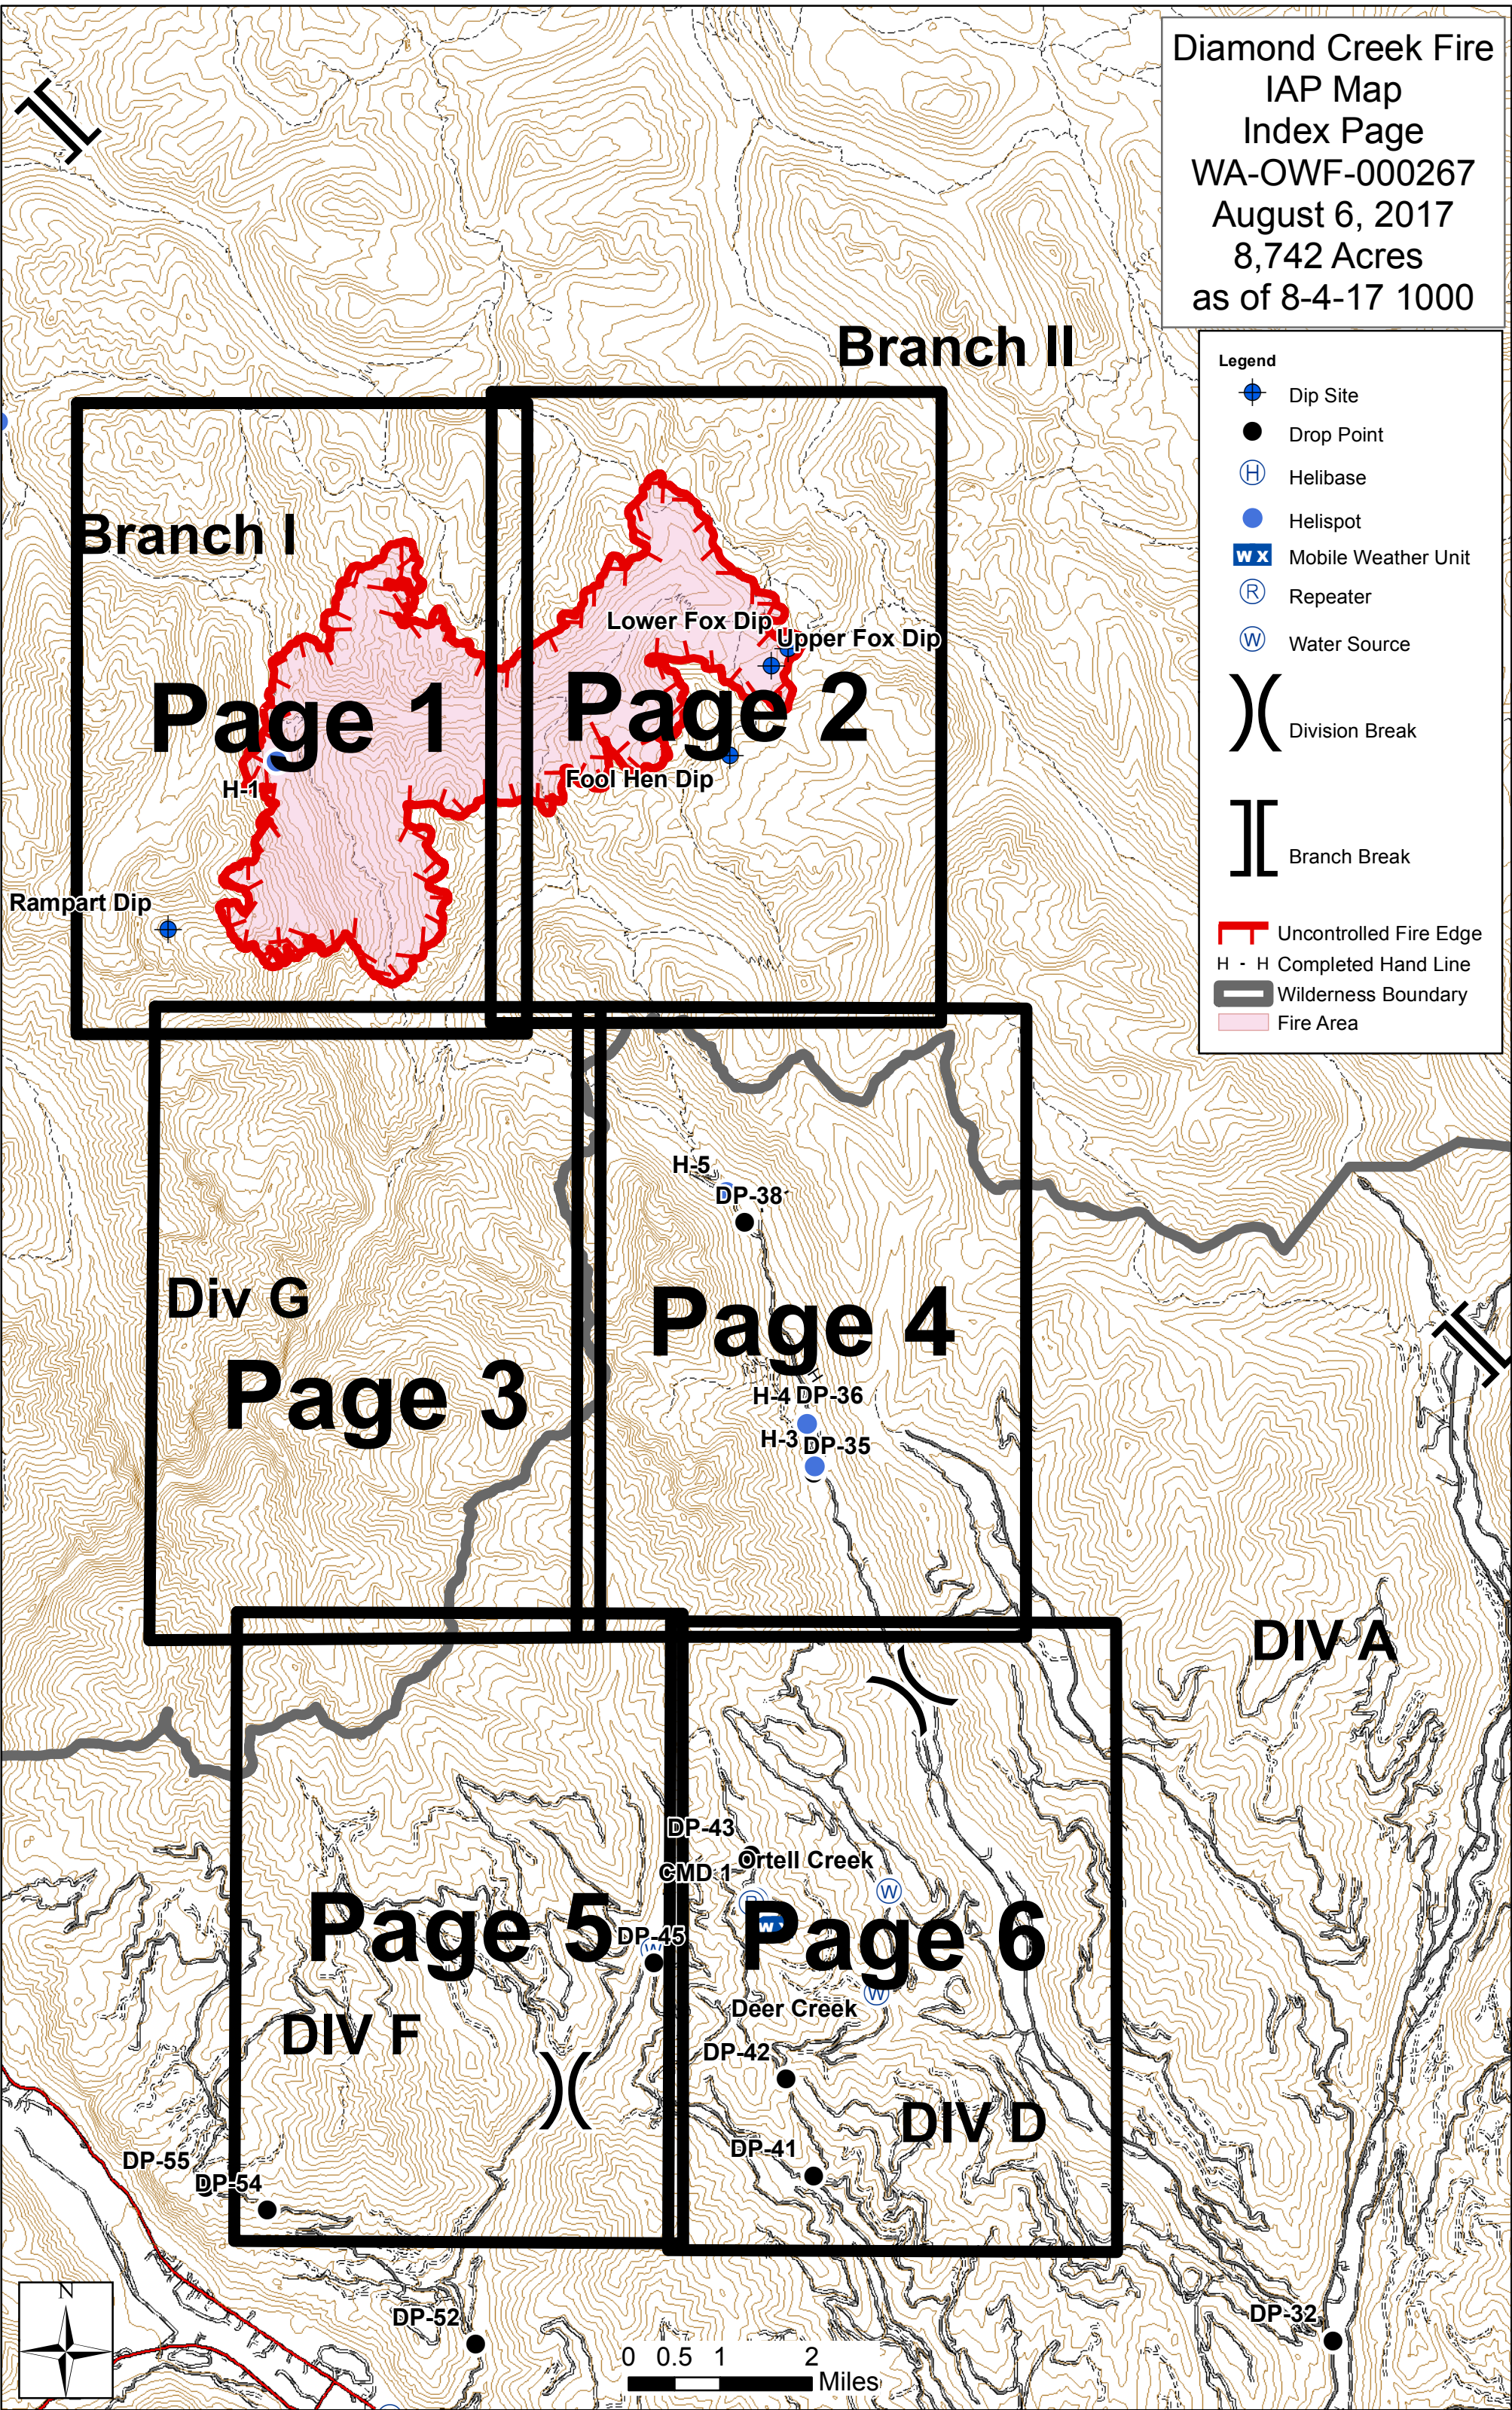

- Legend**
-  Dip Site
  -  Drop Point
  -  Helibase
  -  Helispot
  -  Mobile Weather Unit
  -  Repeater
  -  Water Source
  -  Division Break
  -  Branch Break
  -  Uncontrolled Fire Edge
  -  H - H Completed Hand Line
  -  Wilderness Boundary
  -  Fire Area

**Branch II**

**Branch I**

**Page 1**

**Page 2**

**Div G**

**Page 3**

**Page 4**

**DIV A**

**Page 5**

**Page 6**

**DIV F**

**DIV D**

0 0.5 1 2 Miles