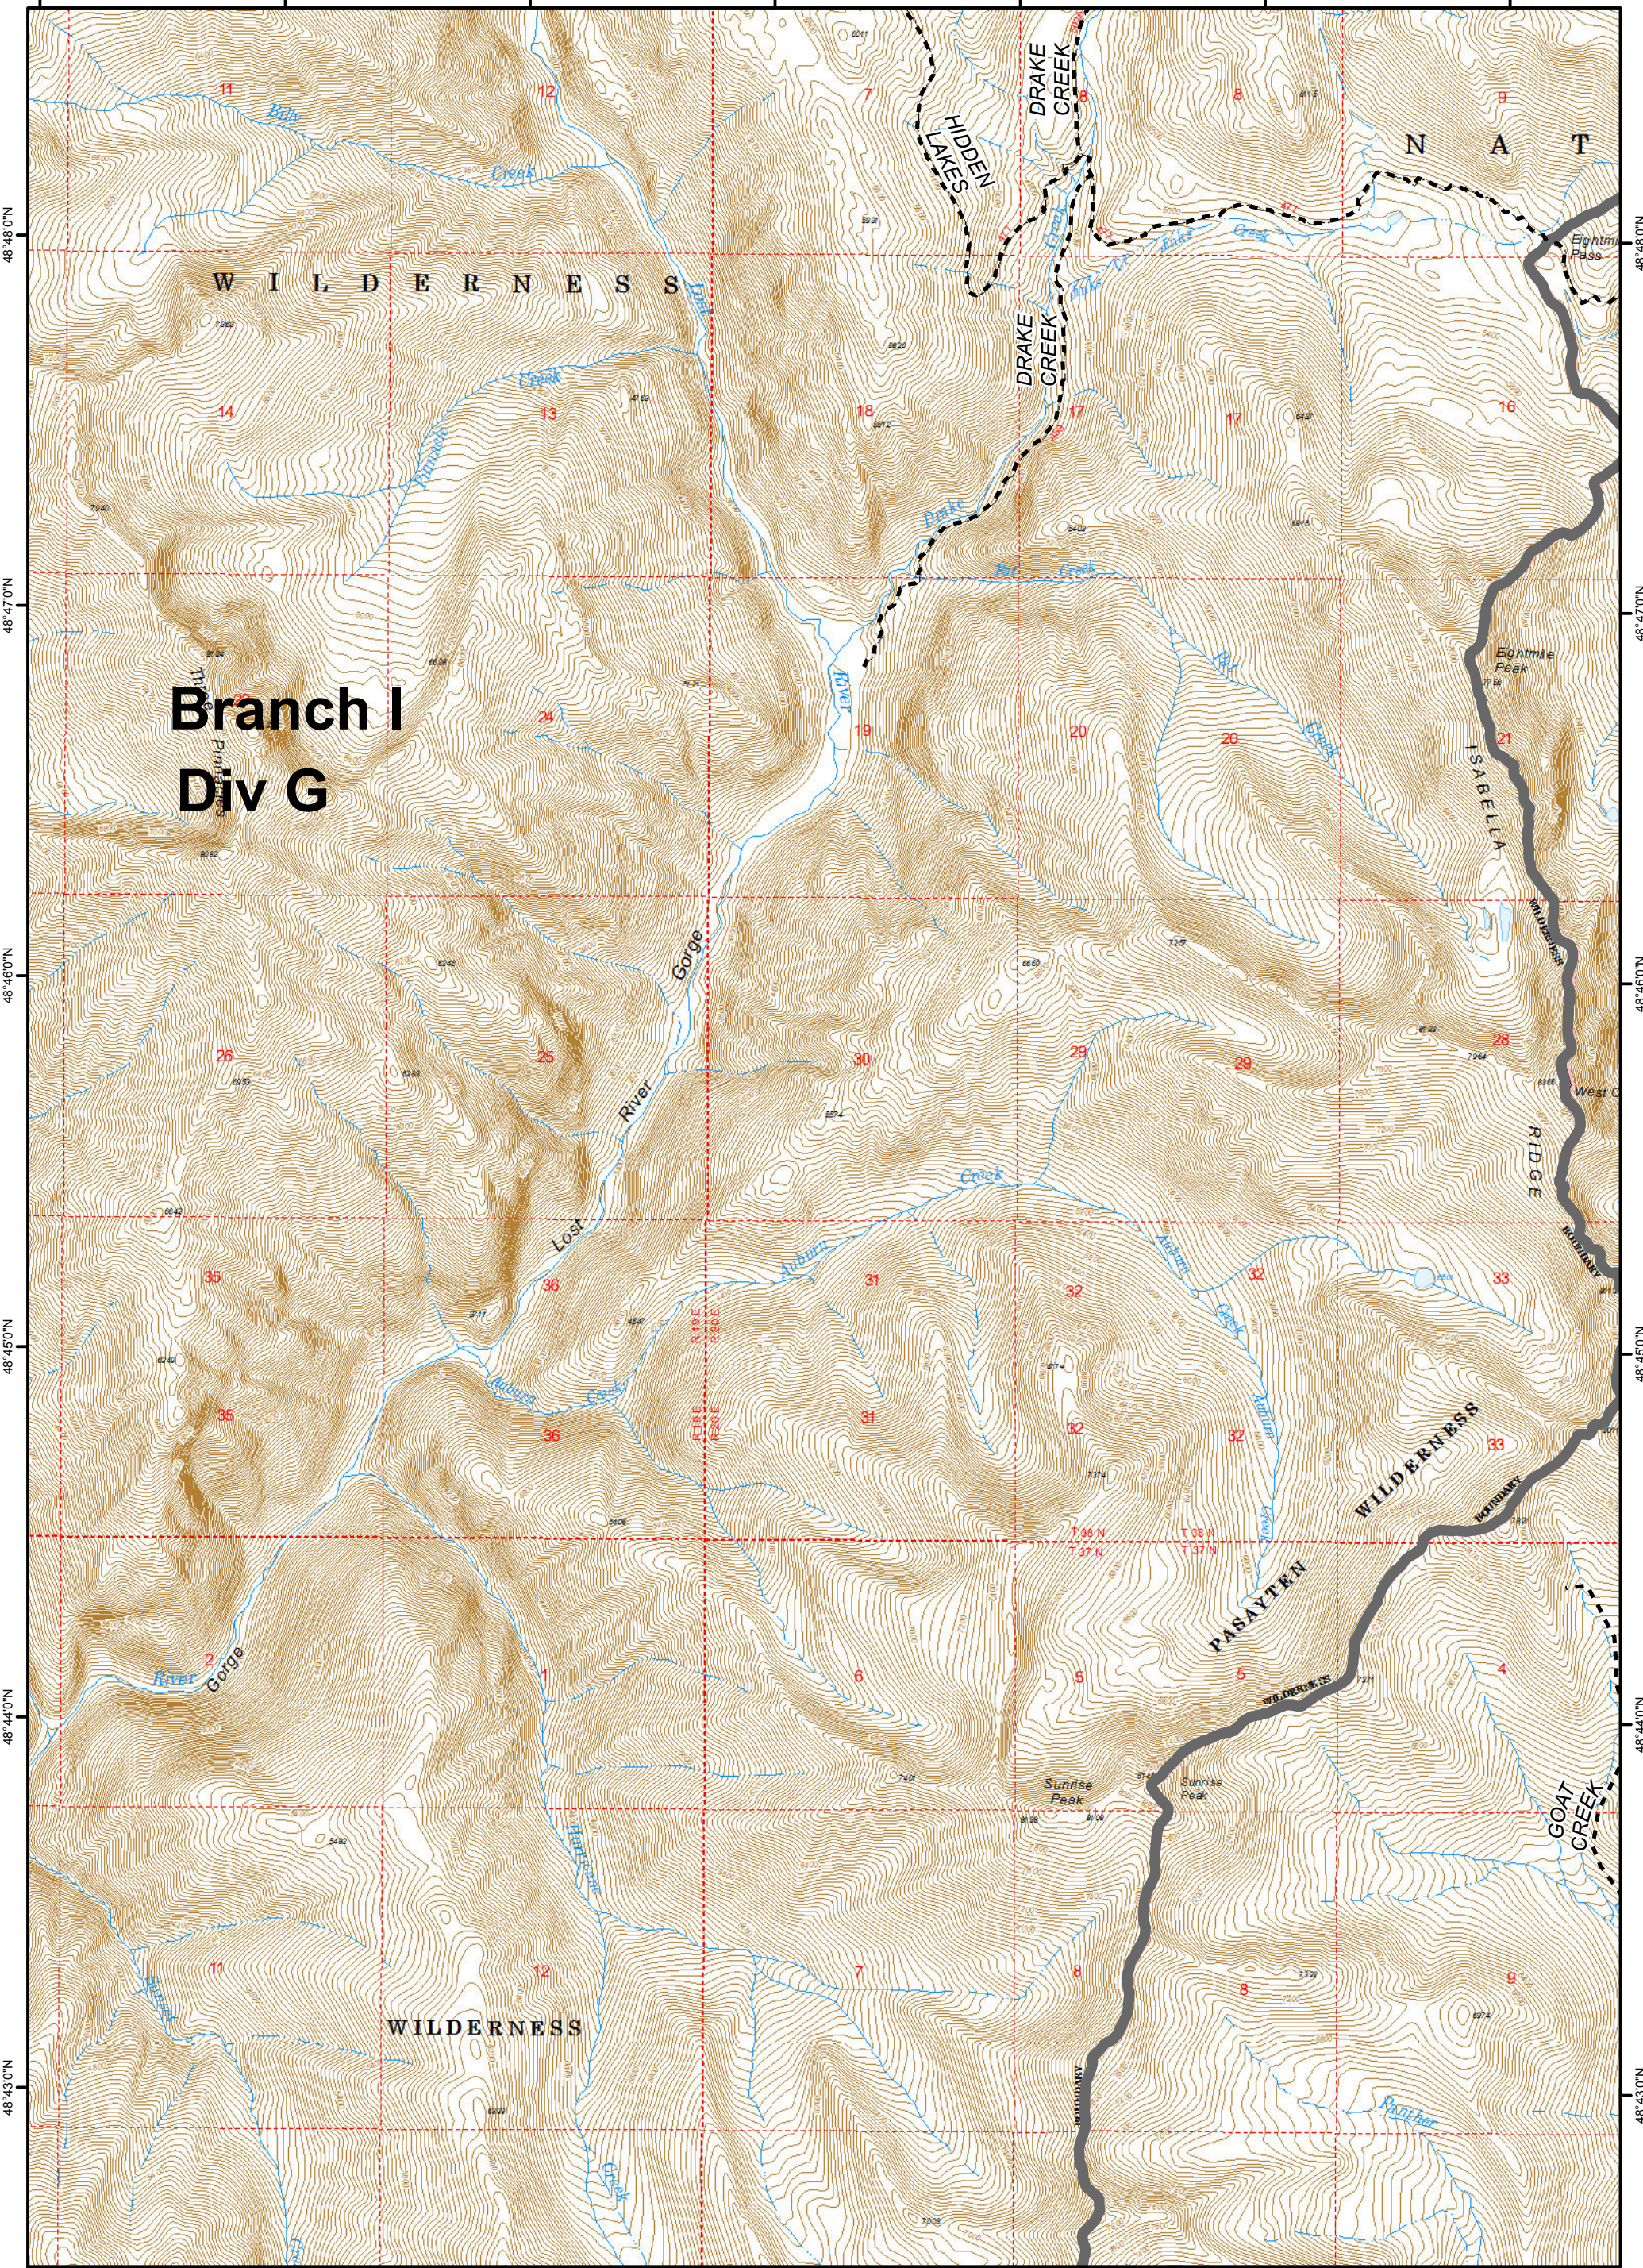

Legend

- Trail
- Wilderness Boundary

120°27'0"W 120°26'0"W 120°25'0"W 120°24'0"W 120°23'0"W 120°22'0"W 120°21'0"W

120°27'0"W 120°26'0"W 120°25'0"W 120°24'0"W 120°23'0"W 120°22'0"W 120°21'0"W

48°48'0"N
48°47'0"N
48°46'0"N
48°45'0"N
48°44'0"N
48°43'0"N

48°48'0"N
48°47'0"N
48°46'0"N
48°45'0"N
48°44'0"N
48°43'0"N