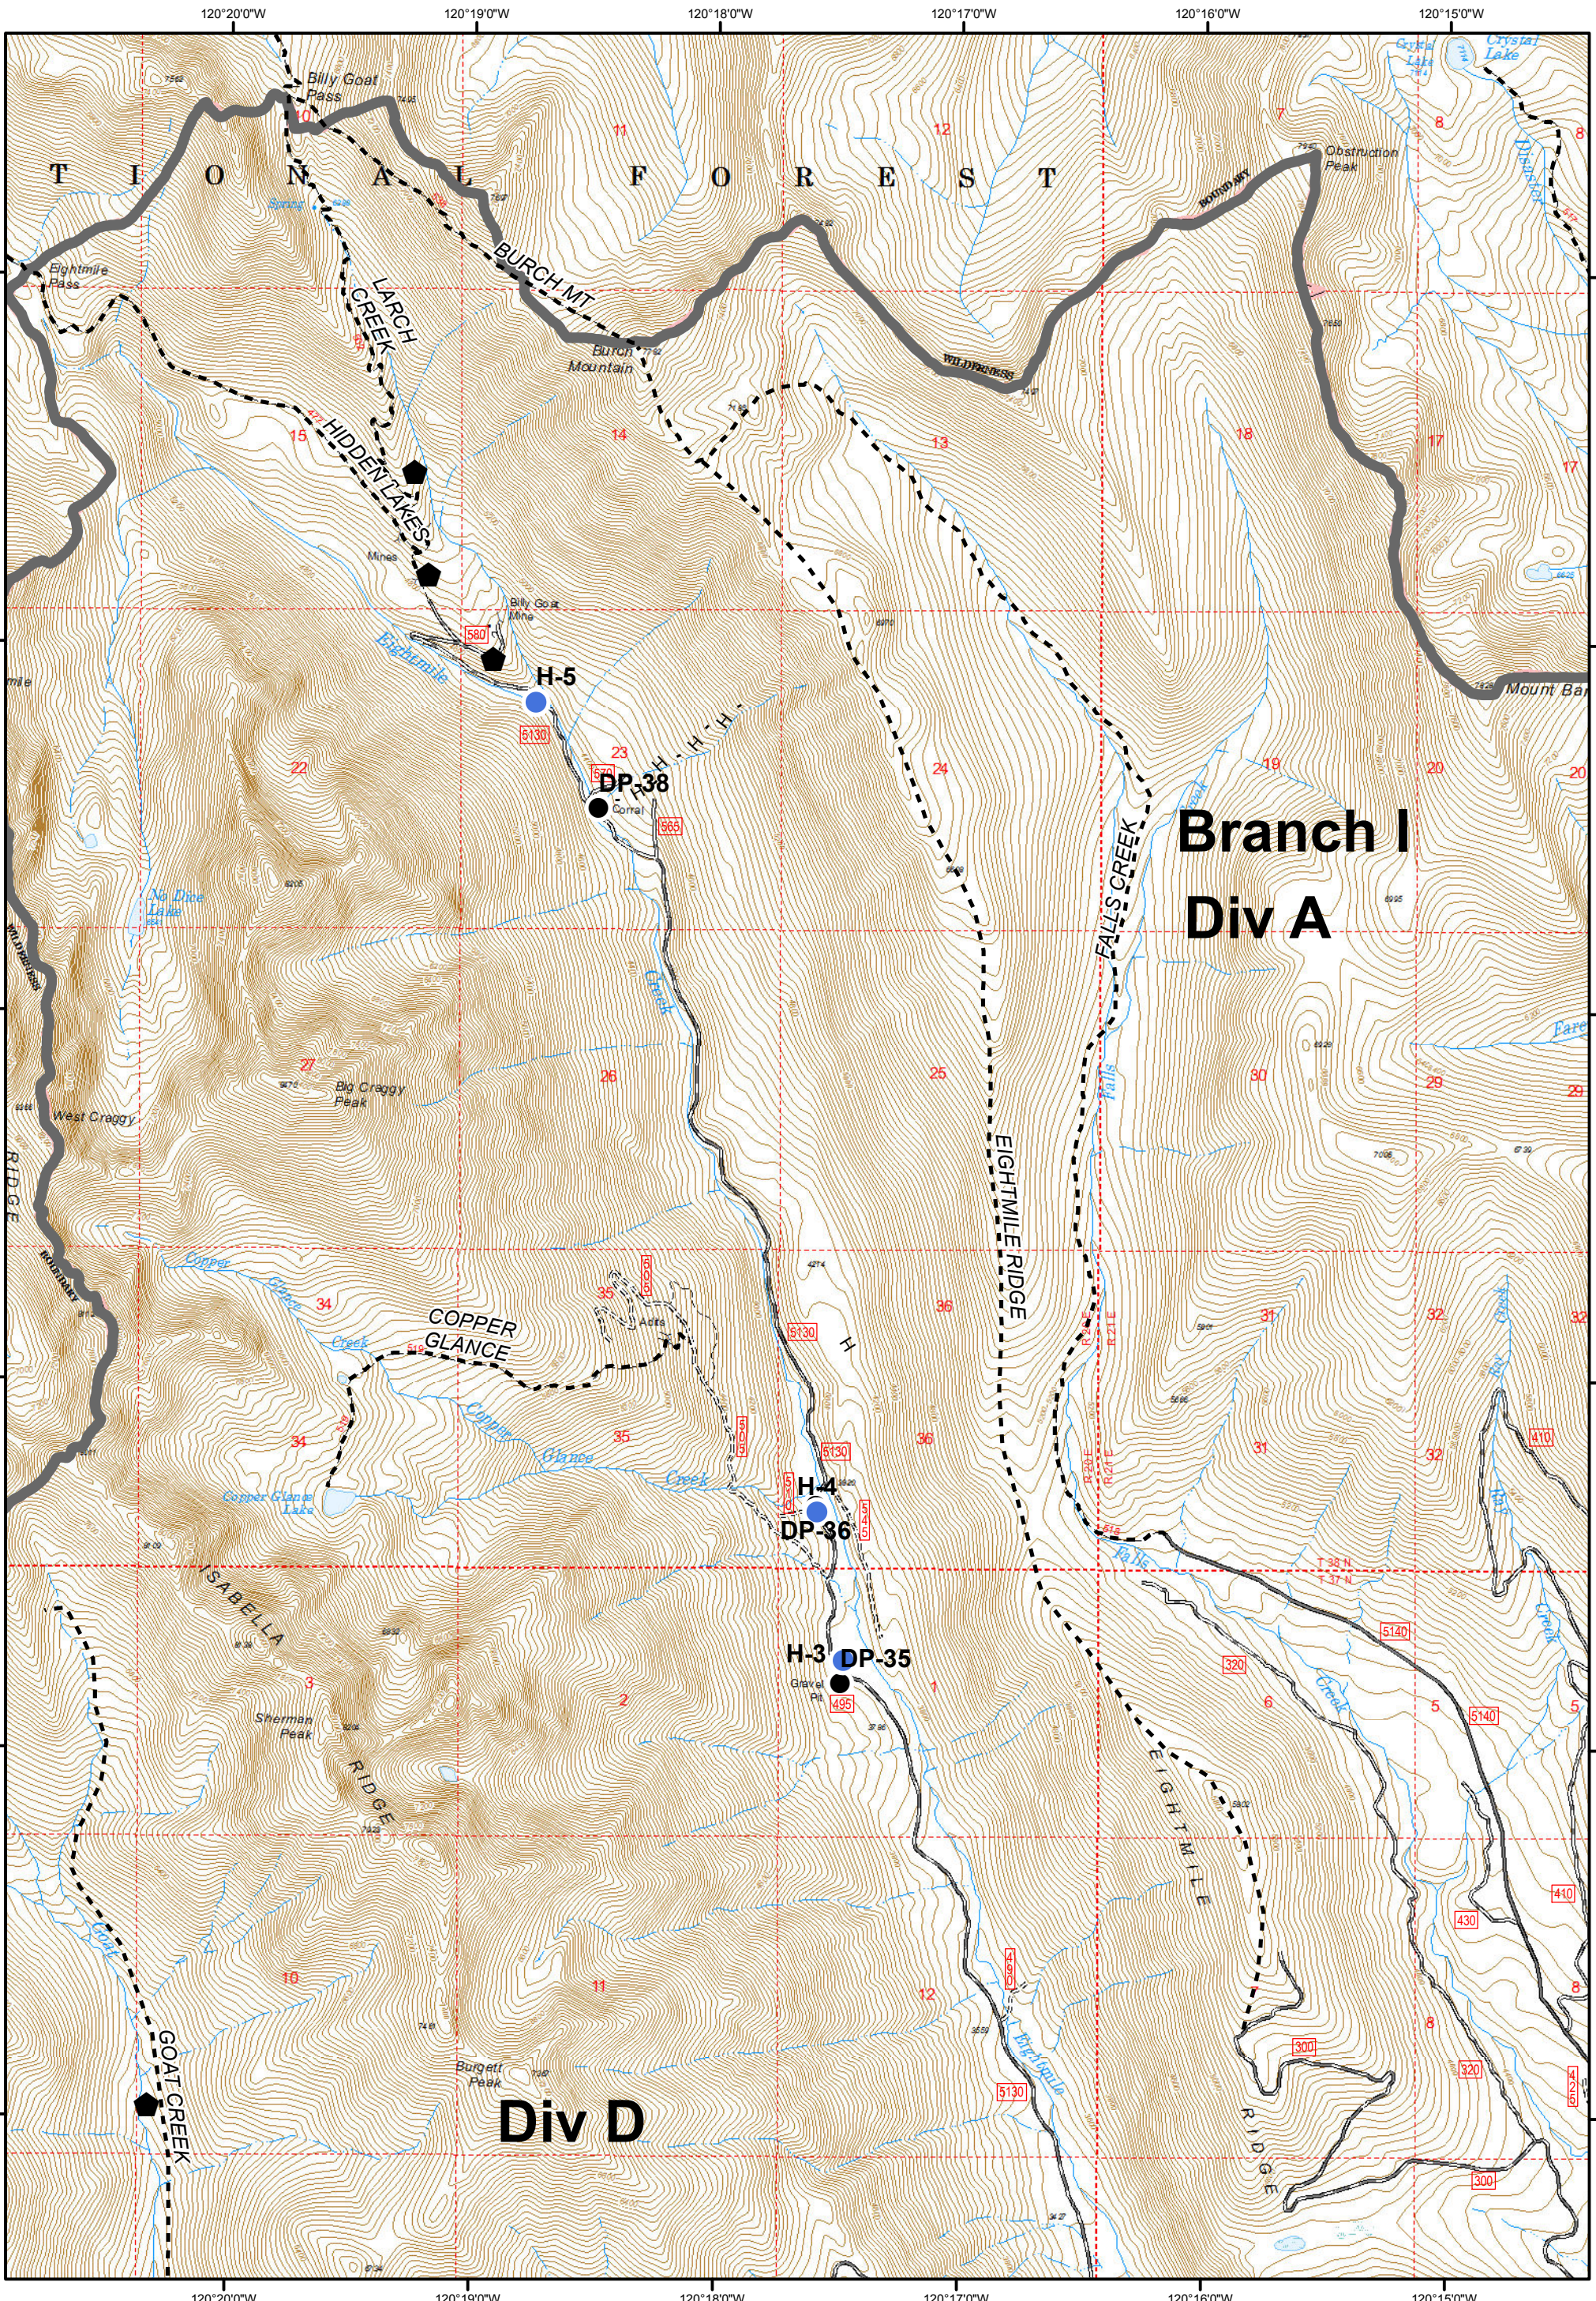

Legend

- Structures
- Helispot
- Trail
- Drop Point
- H - Completed Hand Line
- Wilderness Boundary

**Branch I
 Div A**

Div D