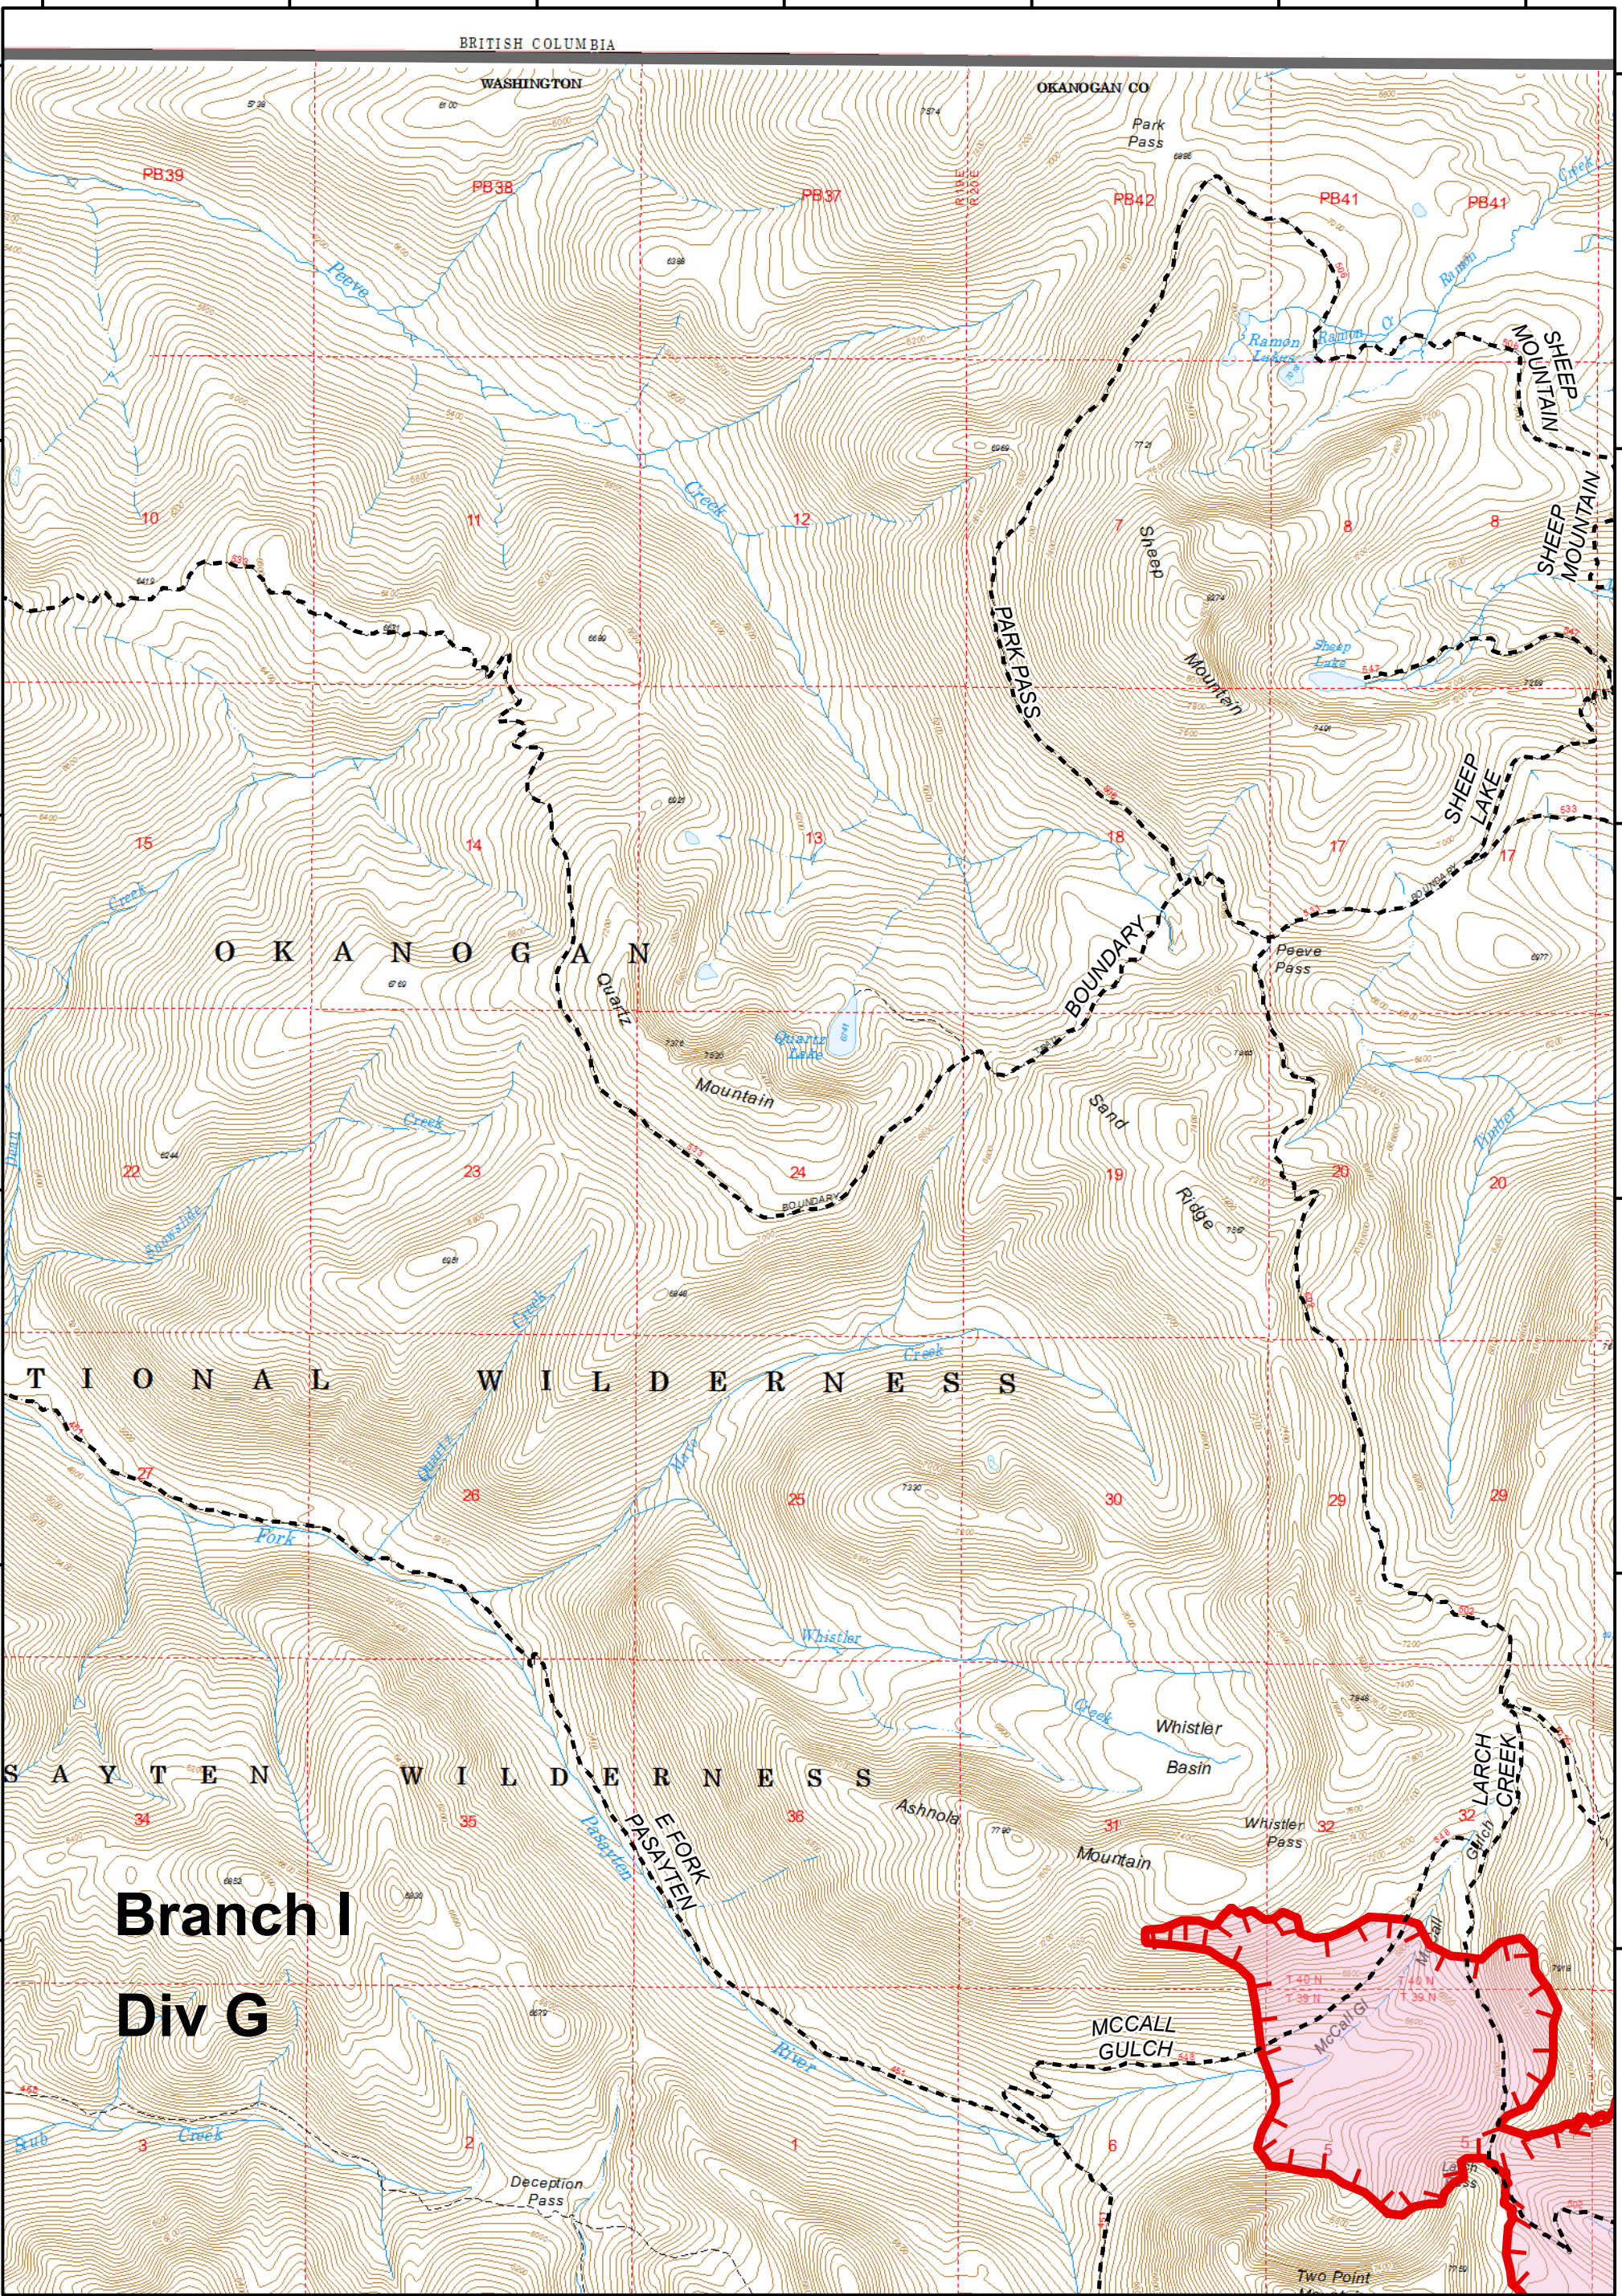

Legend

- Trail
- Uncontrolled Fire Edge
- Fire Area
- Wilderness Boundary

120°28'0"W 120°27'0"W 120°26'0"W 120°25'0"W 120°24'0"W 120°23'0"W 120°22'0"W

120°28'0"W 120°27'0"W 120°26'0"W 120°25'0"W 120°24'0"W 120°23'0"W 120°22'0"W

Branch I
Div G