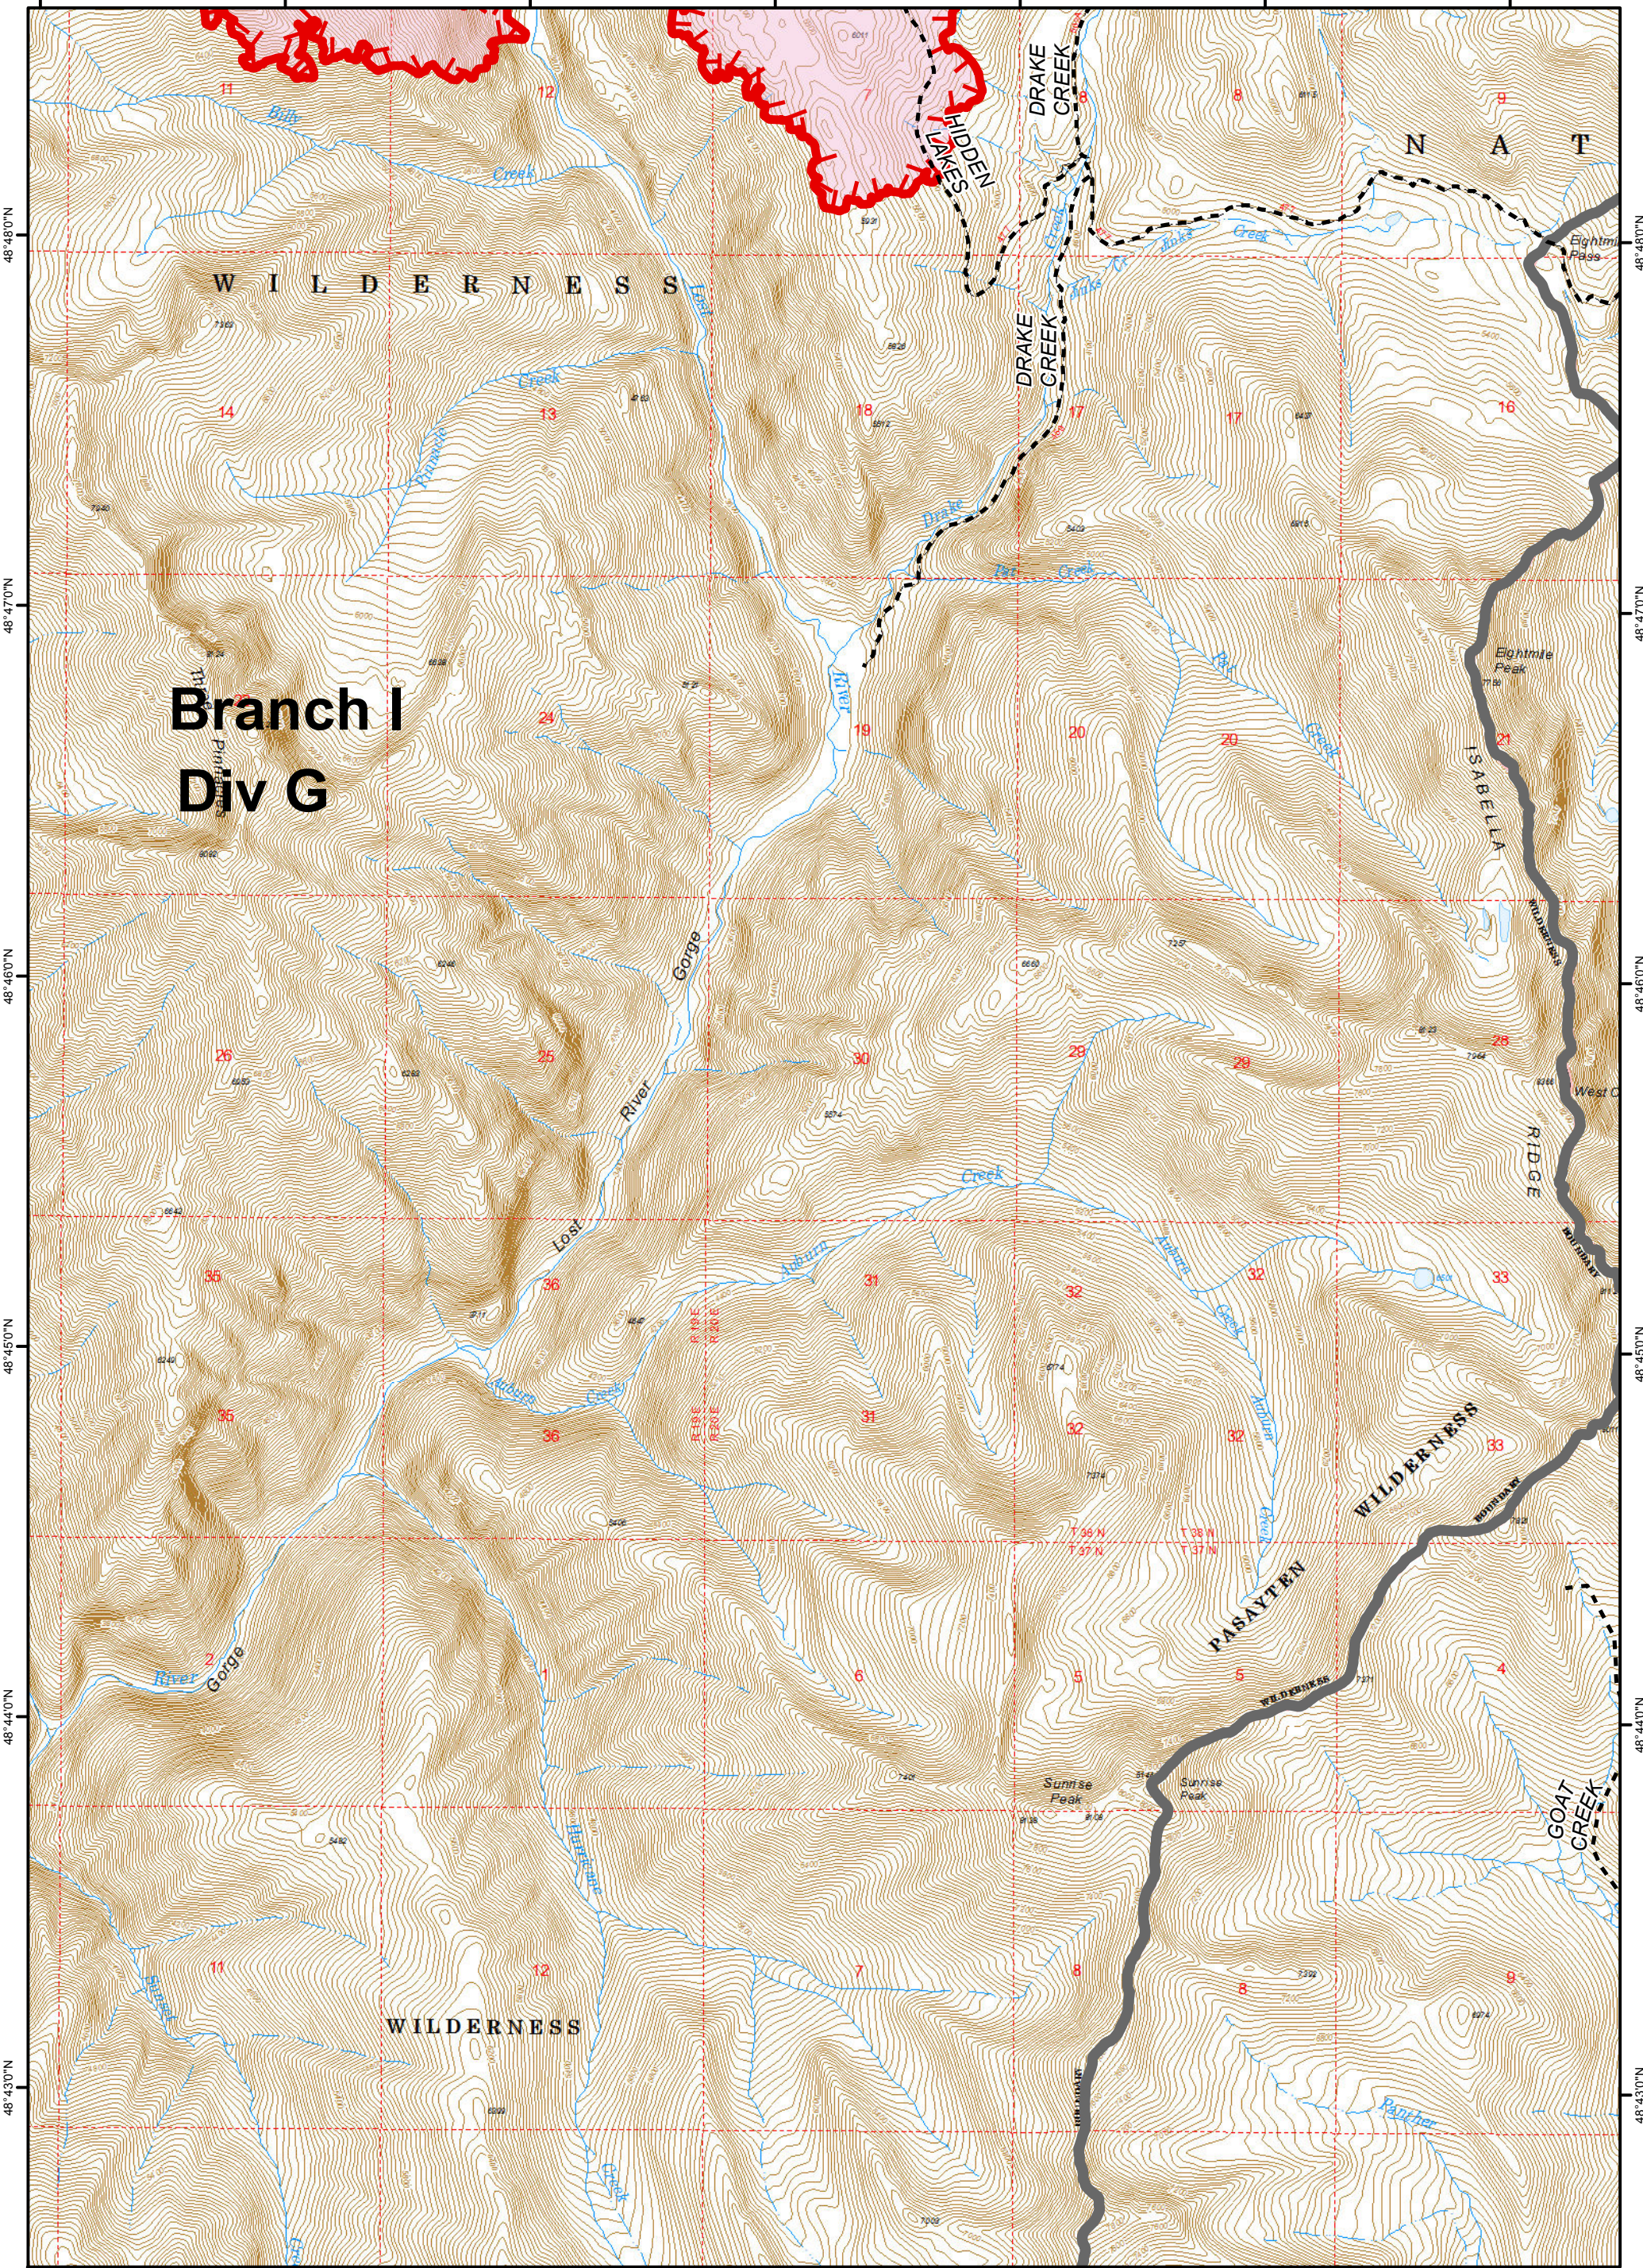

**Legend**

- Trail
- Uncontrolled Fire Edge
- Fire Area
- Wilderness Boundary

120°27'0"W 120°26'0"W 120°25'0"W 120°24'0"W 120°23'0"W 120°22'0"W 120°21'0"W

120°27'0"W 120°26'0"W 120°25'0"W 120°24'0"W 120°23'0"W 120°22'0"W 120°21'0"W

48°48'0"N  
48°47'0"N  
48°46'0"N  
48°45'0"N  
48°44'0"N  
48°43'0"N

48°48'0"N  
48°47'0"N  
48°46'0"N  
48°45'0"N  
48°44'0"N  
48°43'0"N