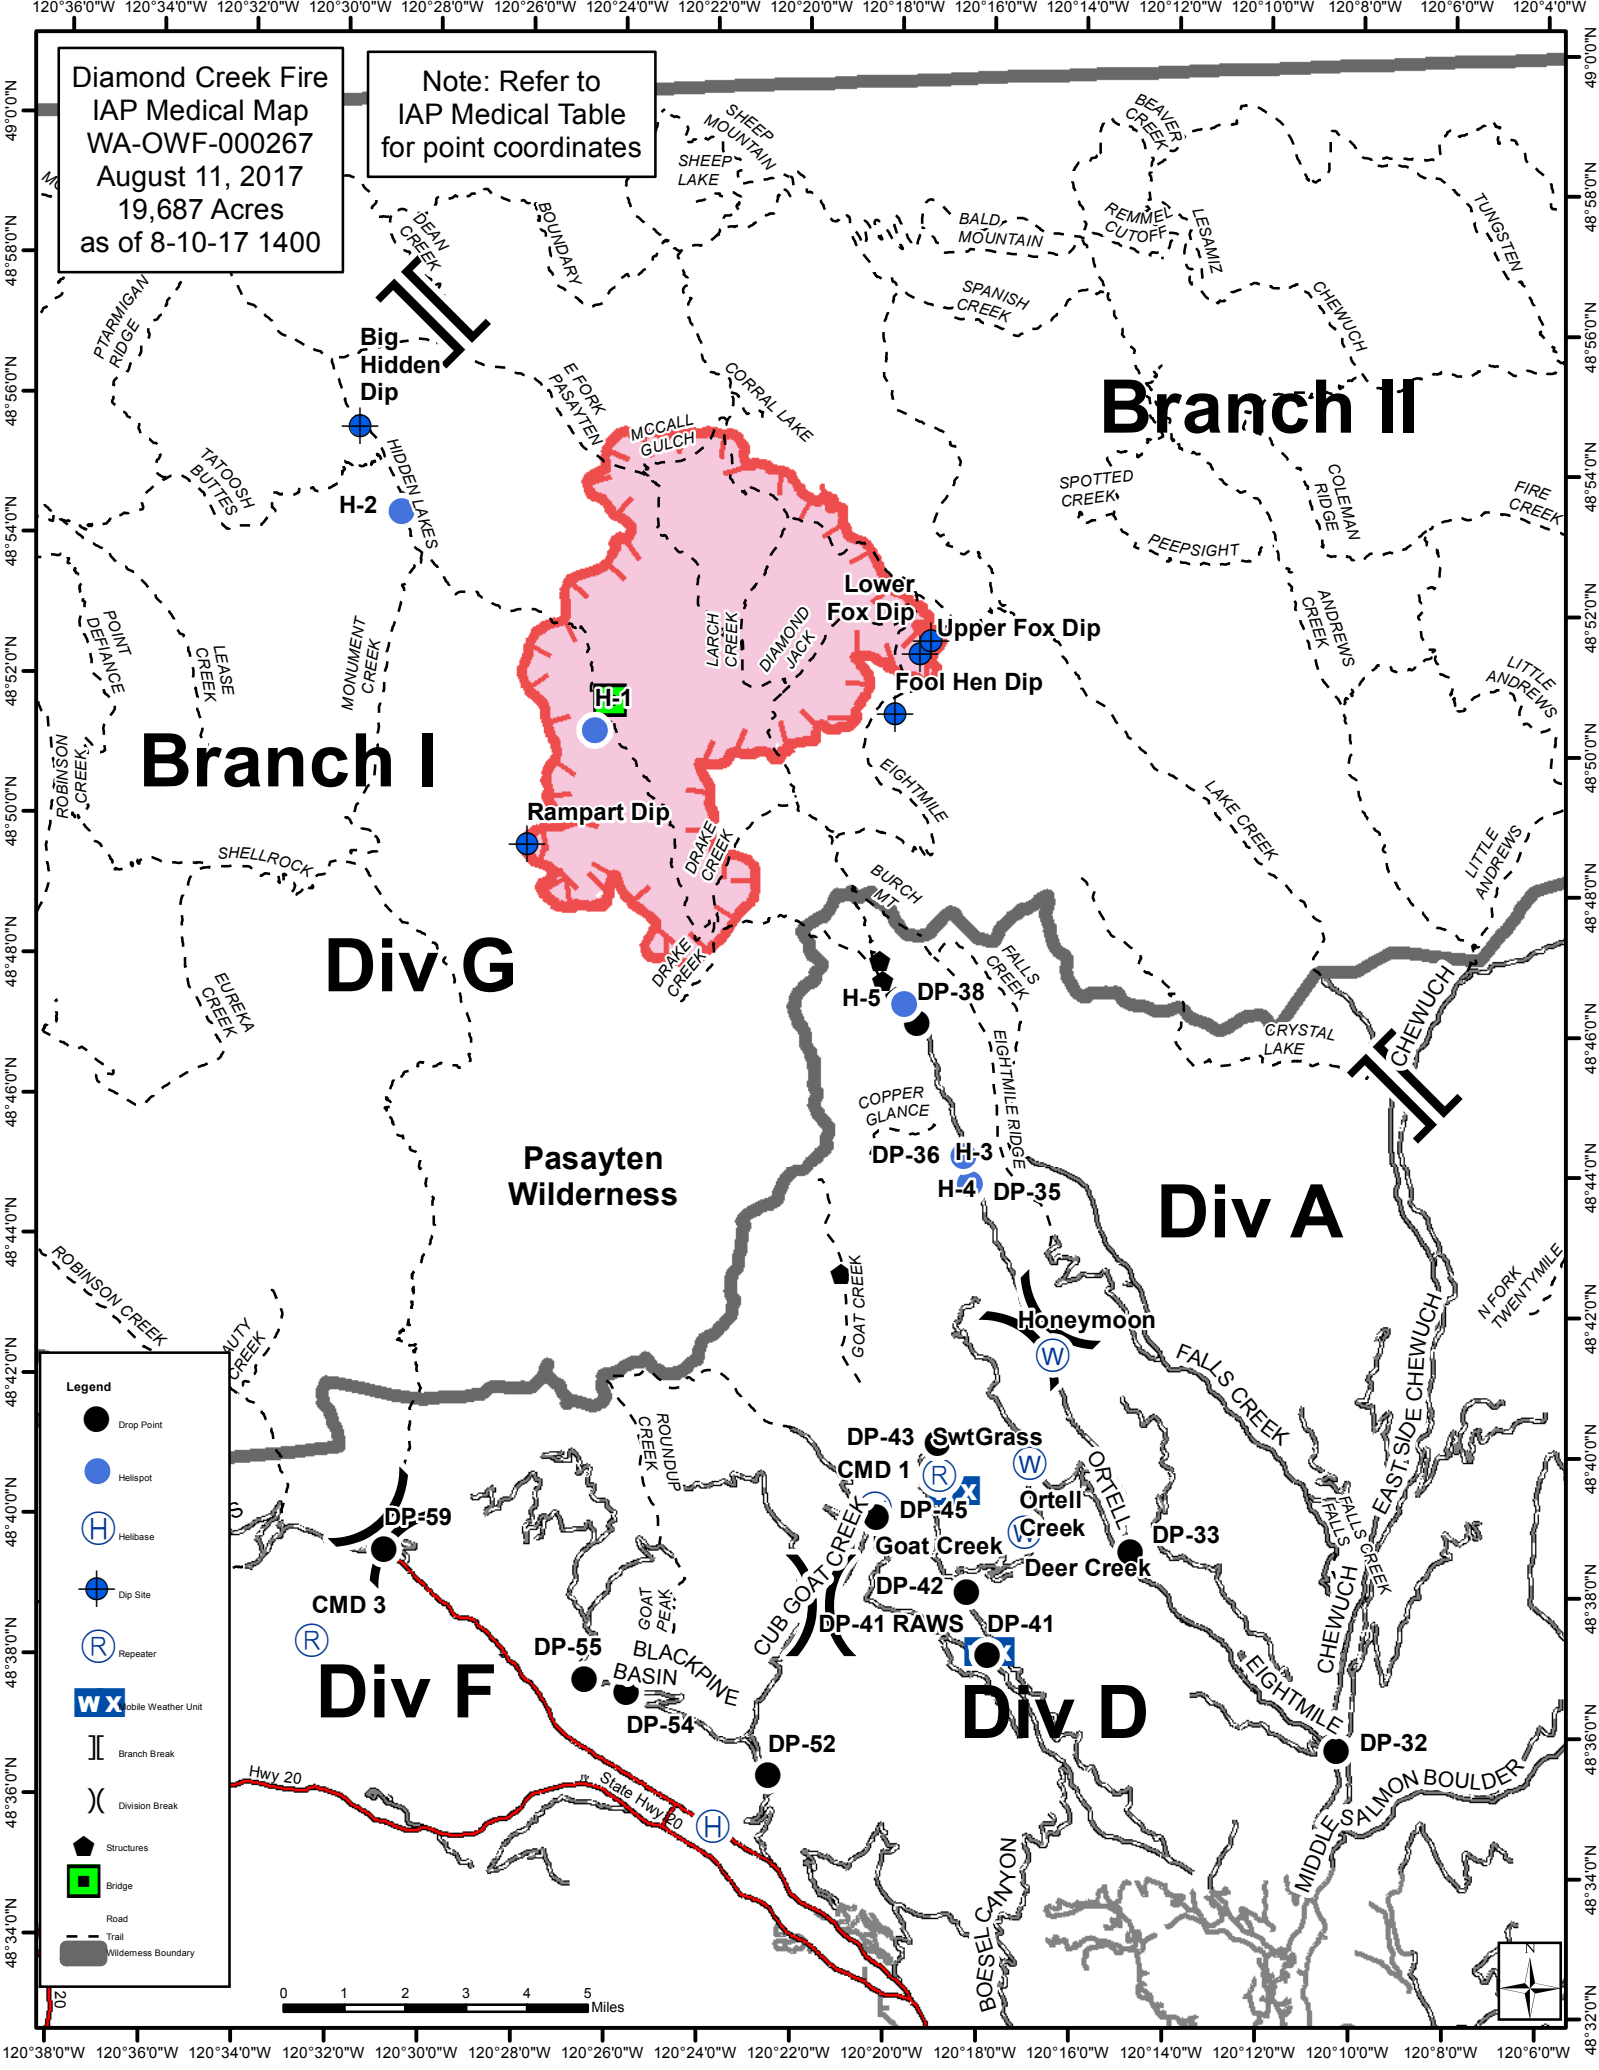

Diamond Creek Fire  
 IAP Medical Map  
 WA-OWF-000267  
 August 11, 2017  
 19,687 Acres  
 as of 8-10-17 1400

Note: Refer to  
 IAP Medical Table  
 for point coordinates

- Legend**
- Drop Point
  - Hellspot
  - ⊕ Helibase
  - ⊕ Dip Site
  - Ⓡ Repeater
  - WX Mobile Weather Unit
  - || Branch Break
  - ) Division Break
  - Structures
  - Bridge
  - Road
  - Trail
  - Wilderness Boundary