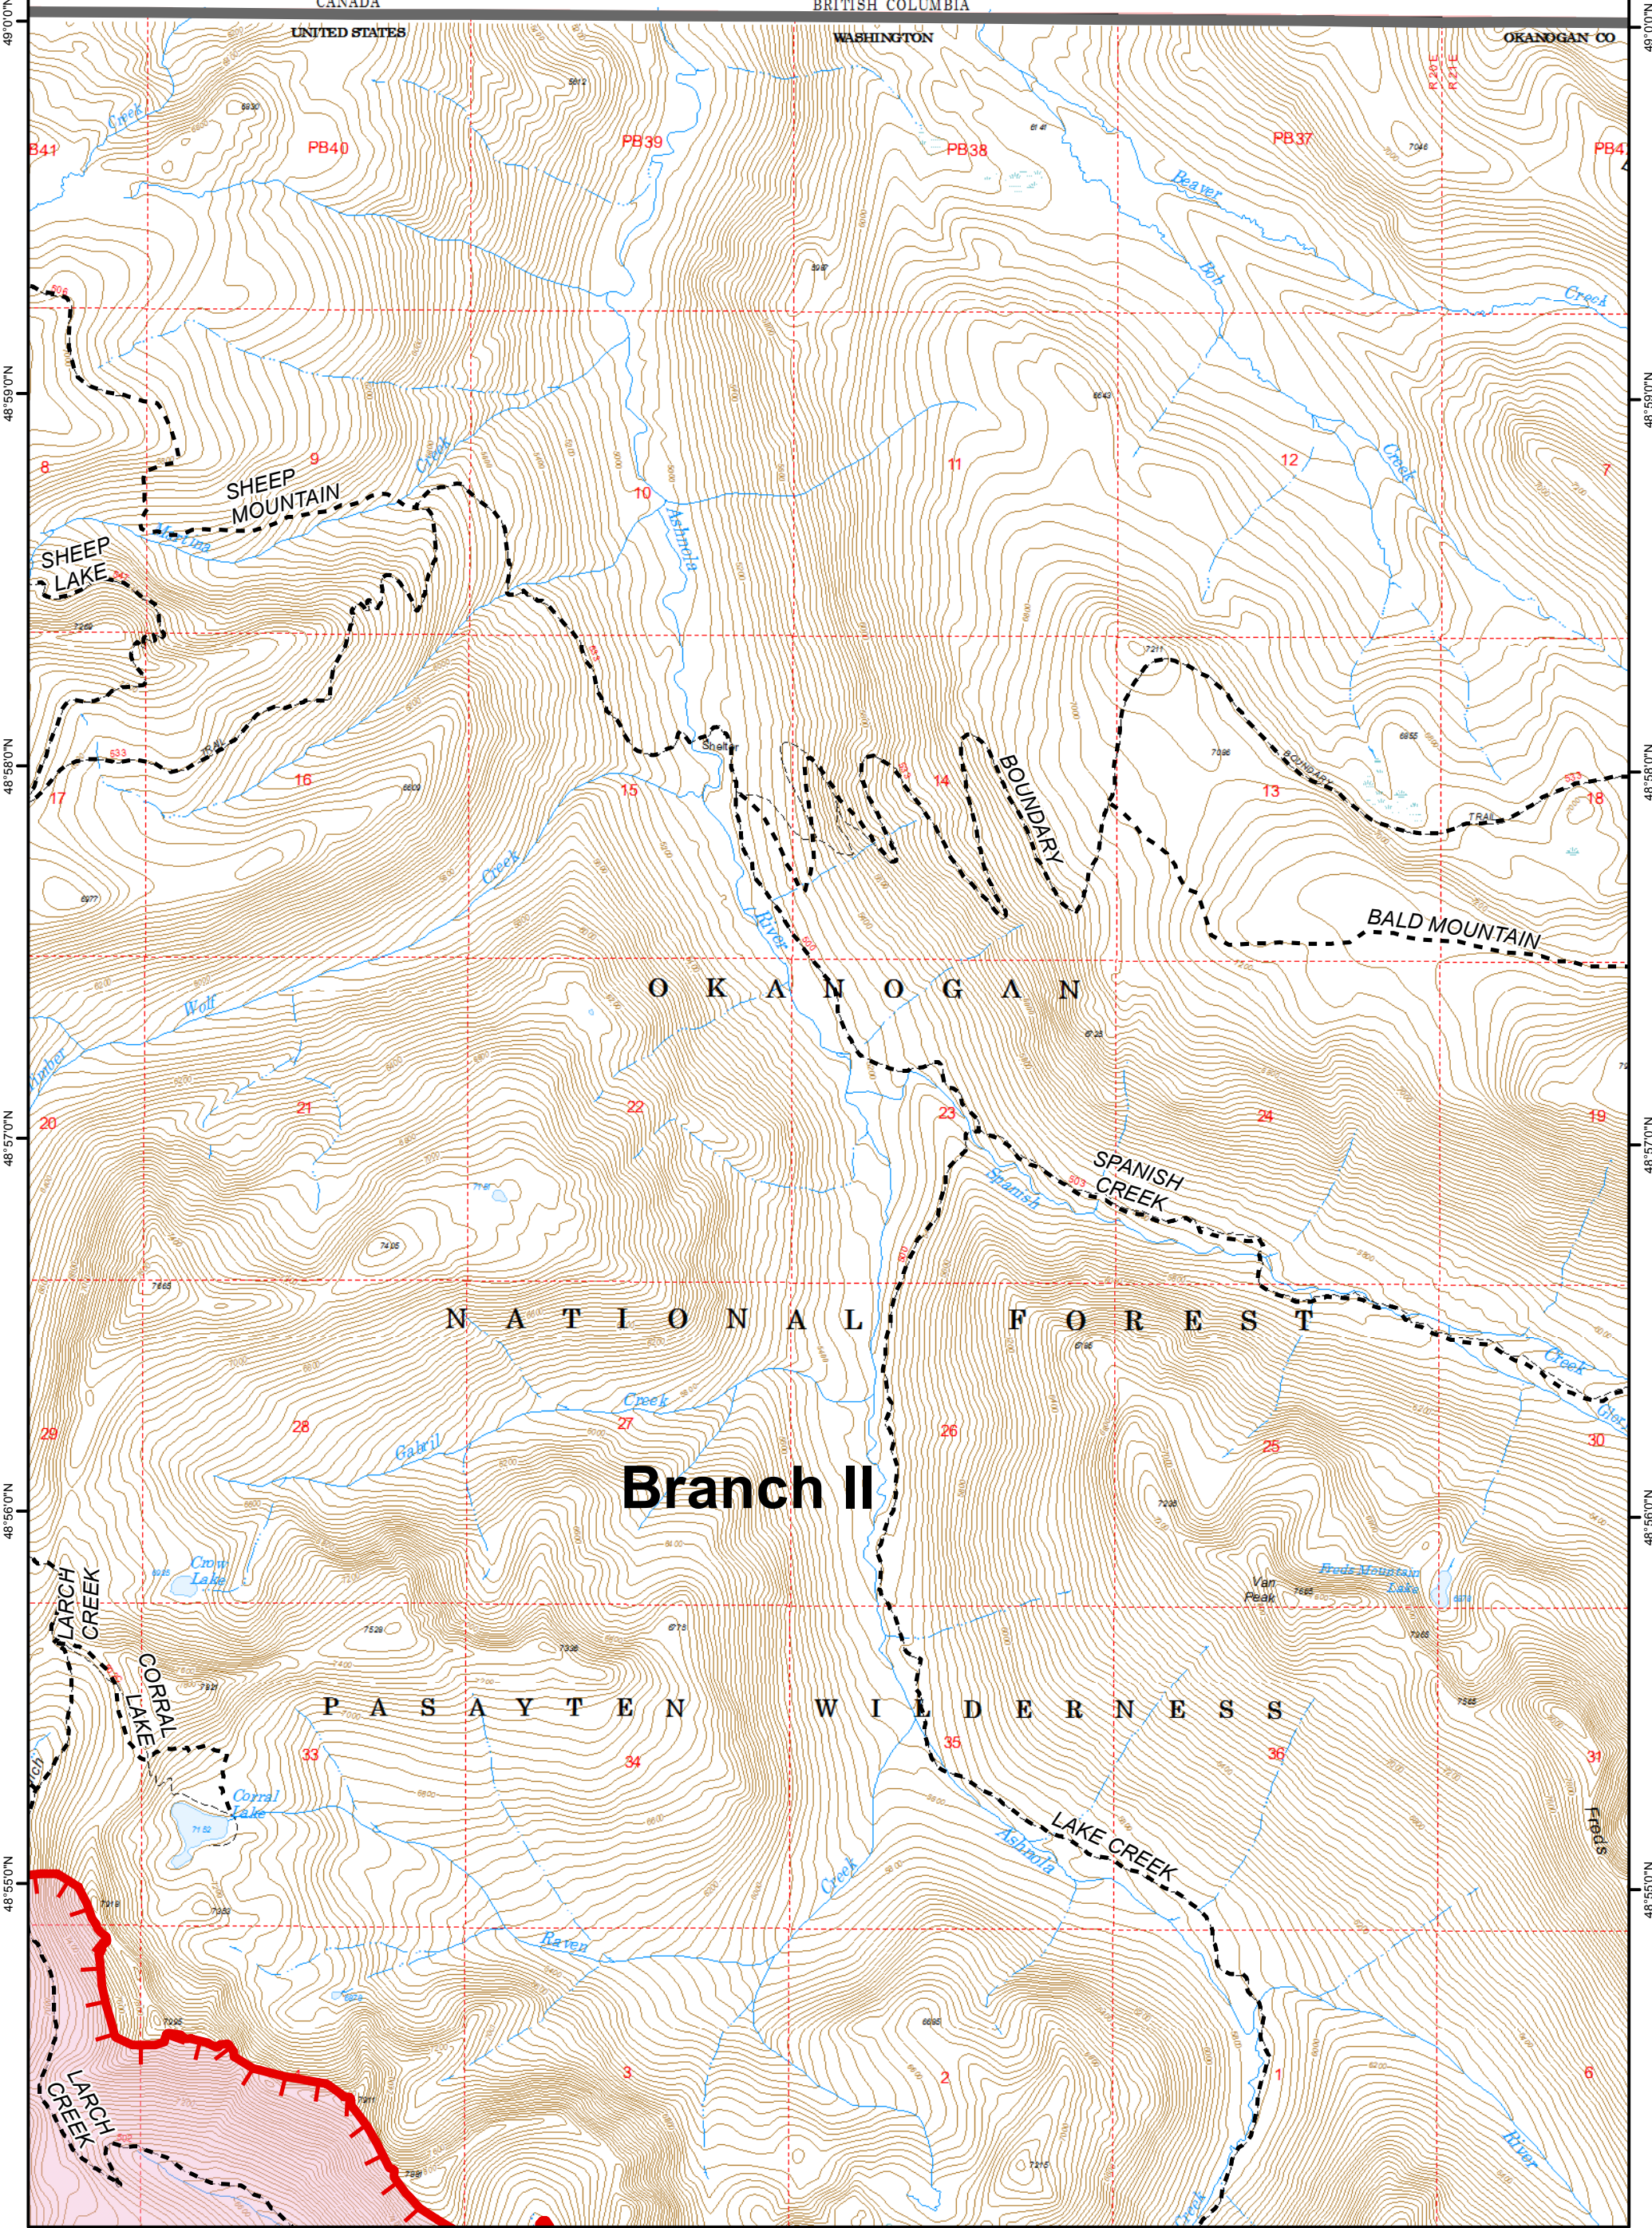

Legend

- Trail
- Uncontrolled Fire Edge
- Fire Area
- Wilderness Boundary

120°22'0"W 120°21'0"W 120°20'0"W 120°19'0"W 120°18'0"W 120°17'0"W 120°16'0"W

CANADA BRITISH COLUMBIA UNITED STATES WASHINGTON OKANOGAN CO

120°22'0"W 120°21'0"W 120°20'0"W 120°19'0"W 120°18'0"W 120°17'0"W 120°16'0"W