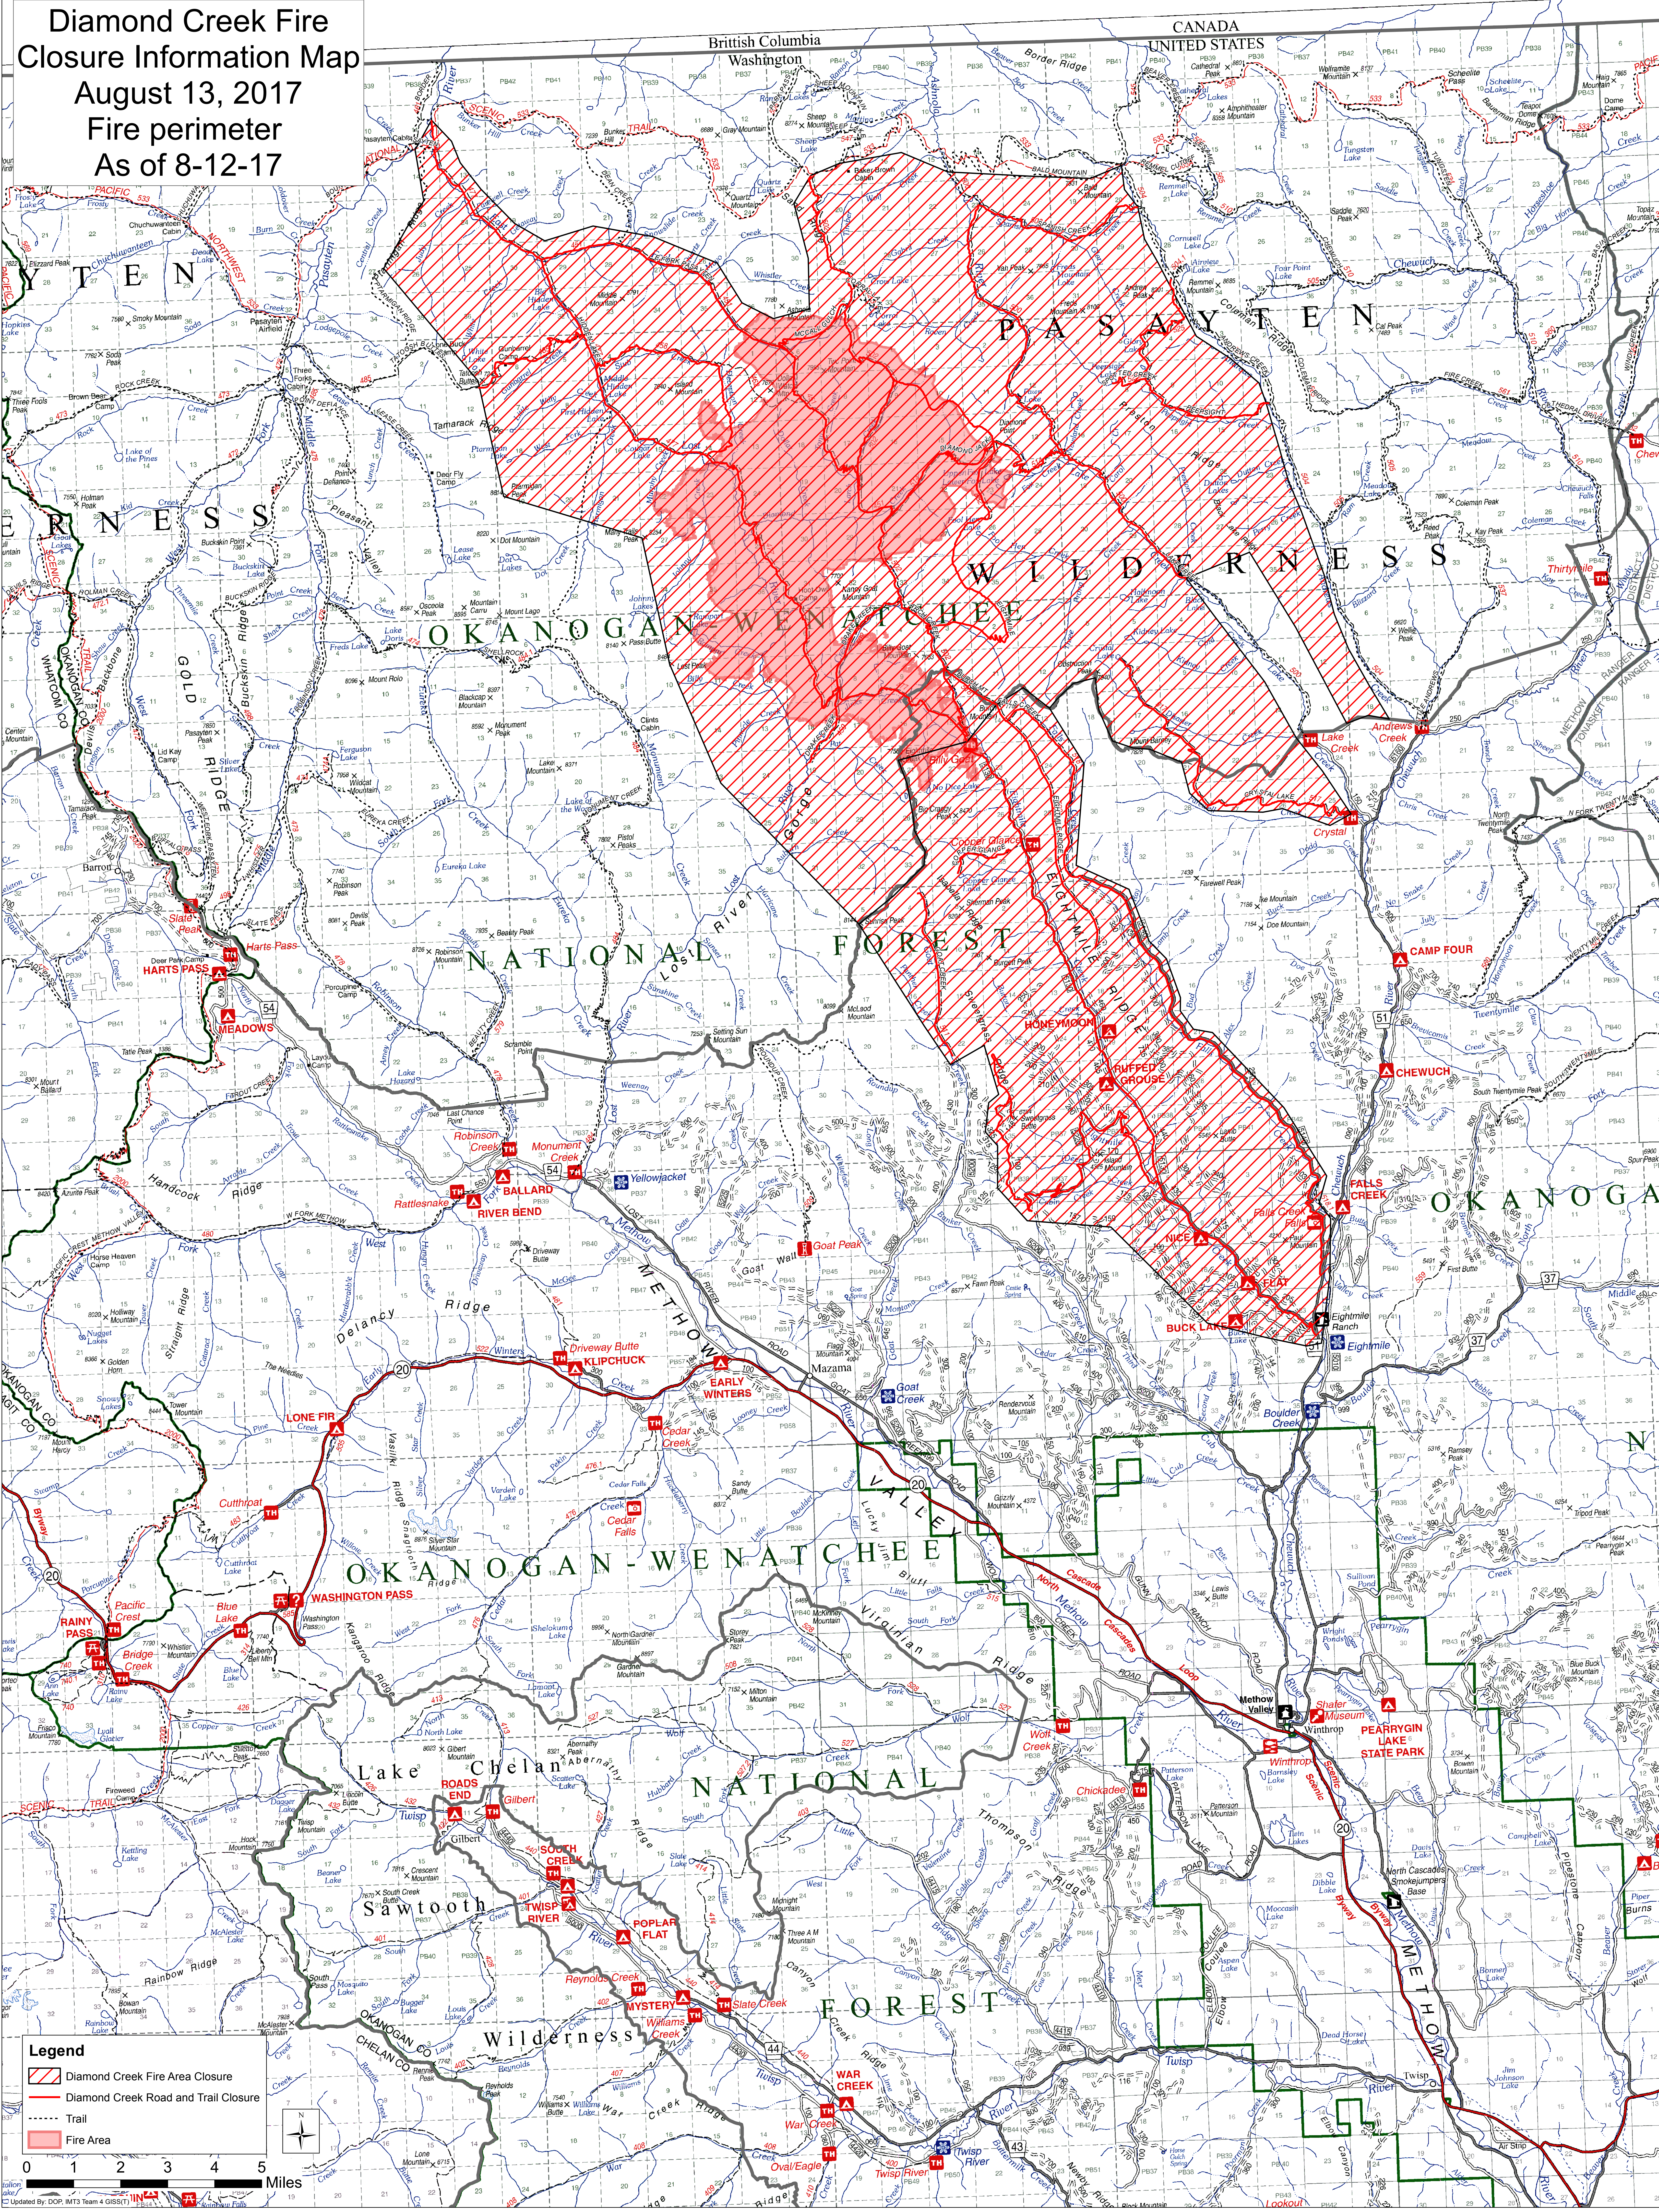

Diamond Creek Fire Closure Information Map

August 13, 2017
Fire perimeter
As of 8-12-17

Legend

- Diamond Creek Fire Area Closure
- Diamond Creek Road and Trail Closure
- Trail
- Fire Area

0 1 2 3 4 5 Miles

Updated By: DOP, IM3 Team & GISS (11/14/17)