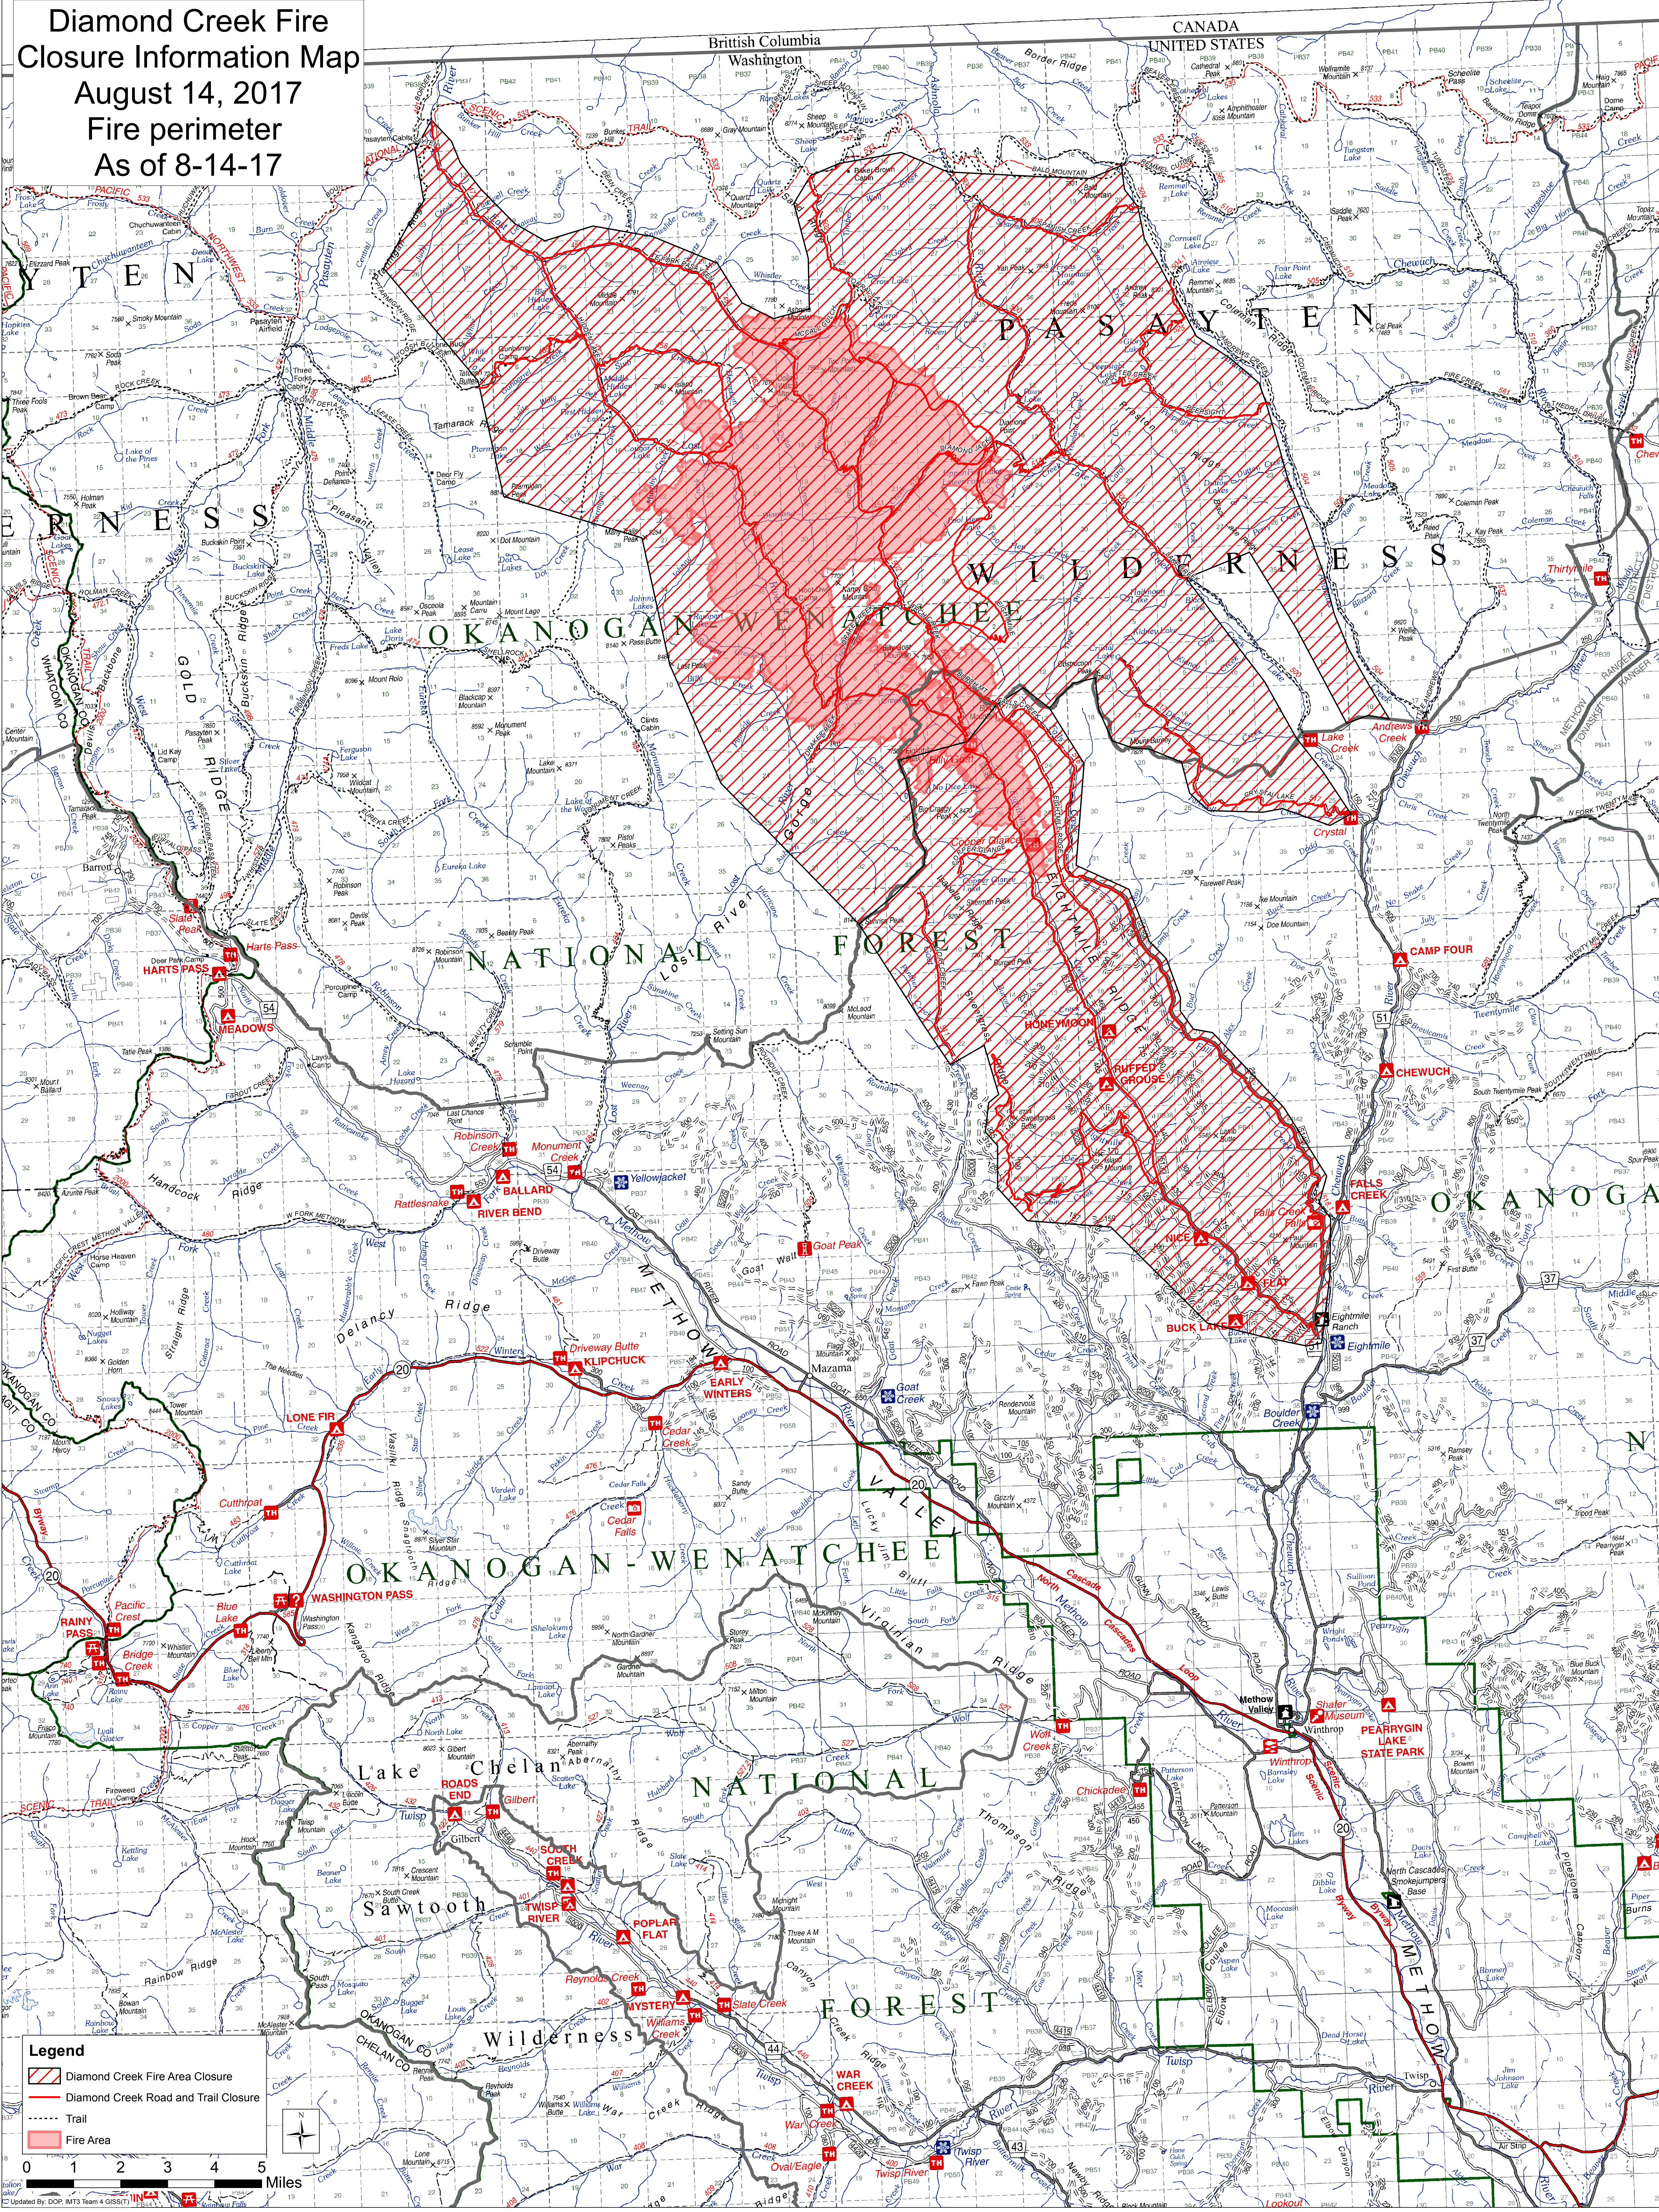

Diamond Creek Fire Closure Information Map August 14, 2017 Fire perimeter As of 8-14-17

Legend

- Diamond Creek Fire Area Closure
- Diamond Creek Road and Trail Closure
- Trail
- Fire Area

0 1 2 3 4 5 Miles

Updated By: DOP, IM3 Team & GISS (T)