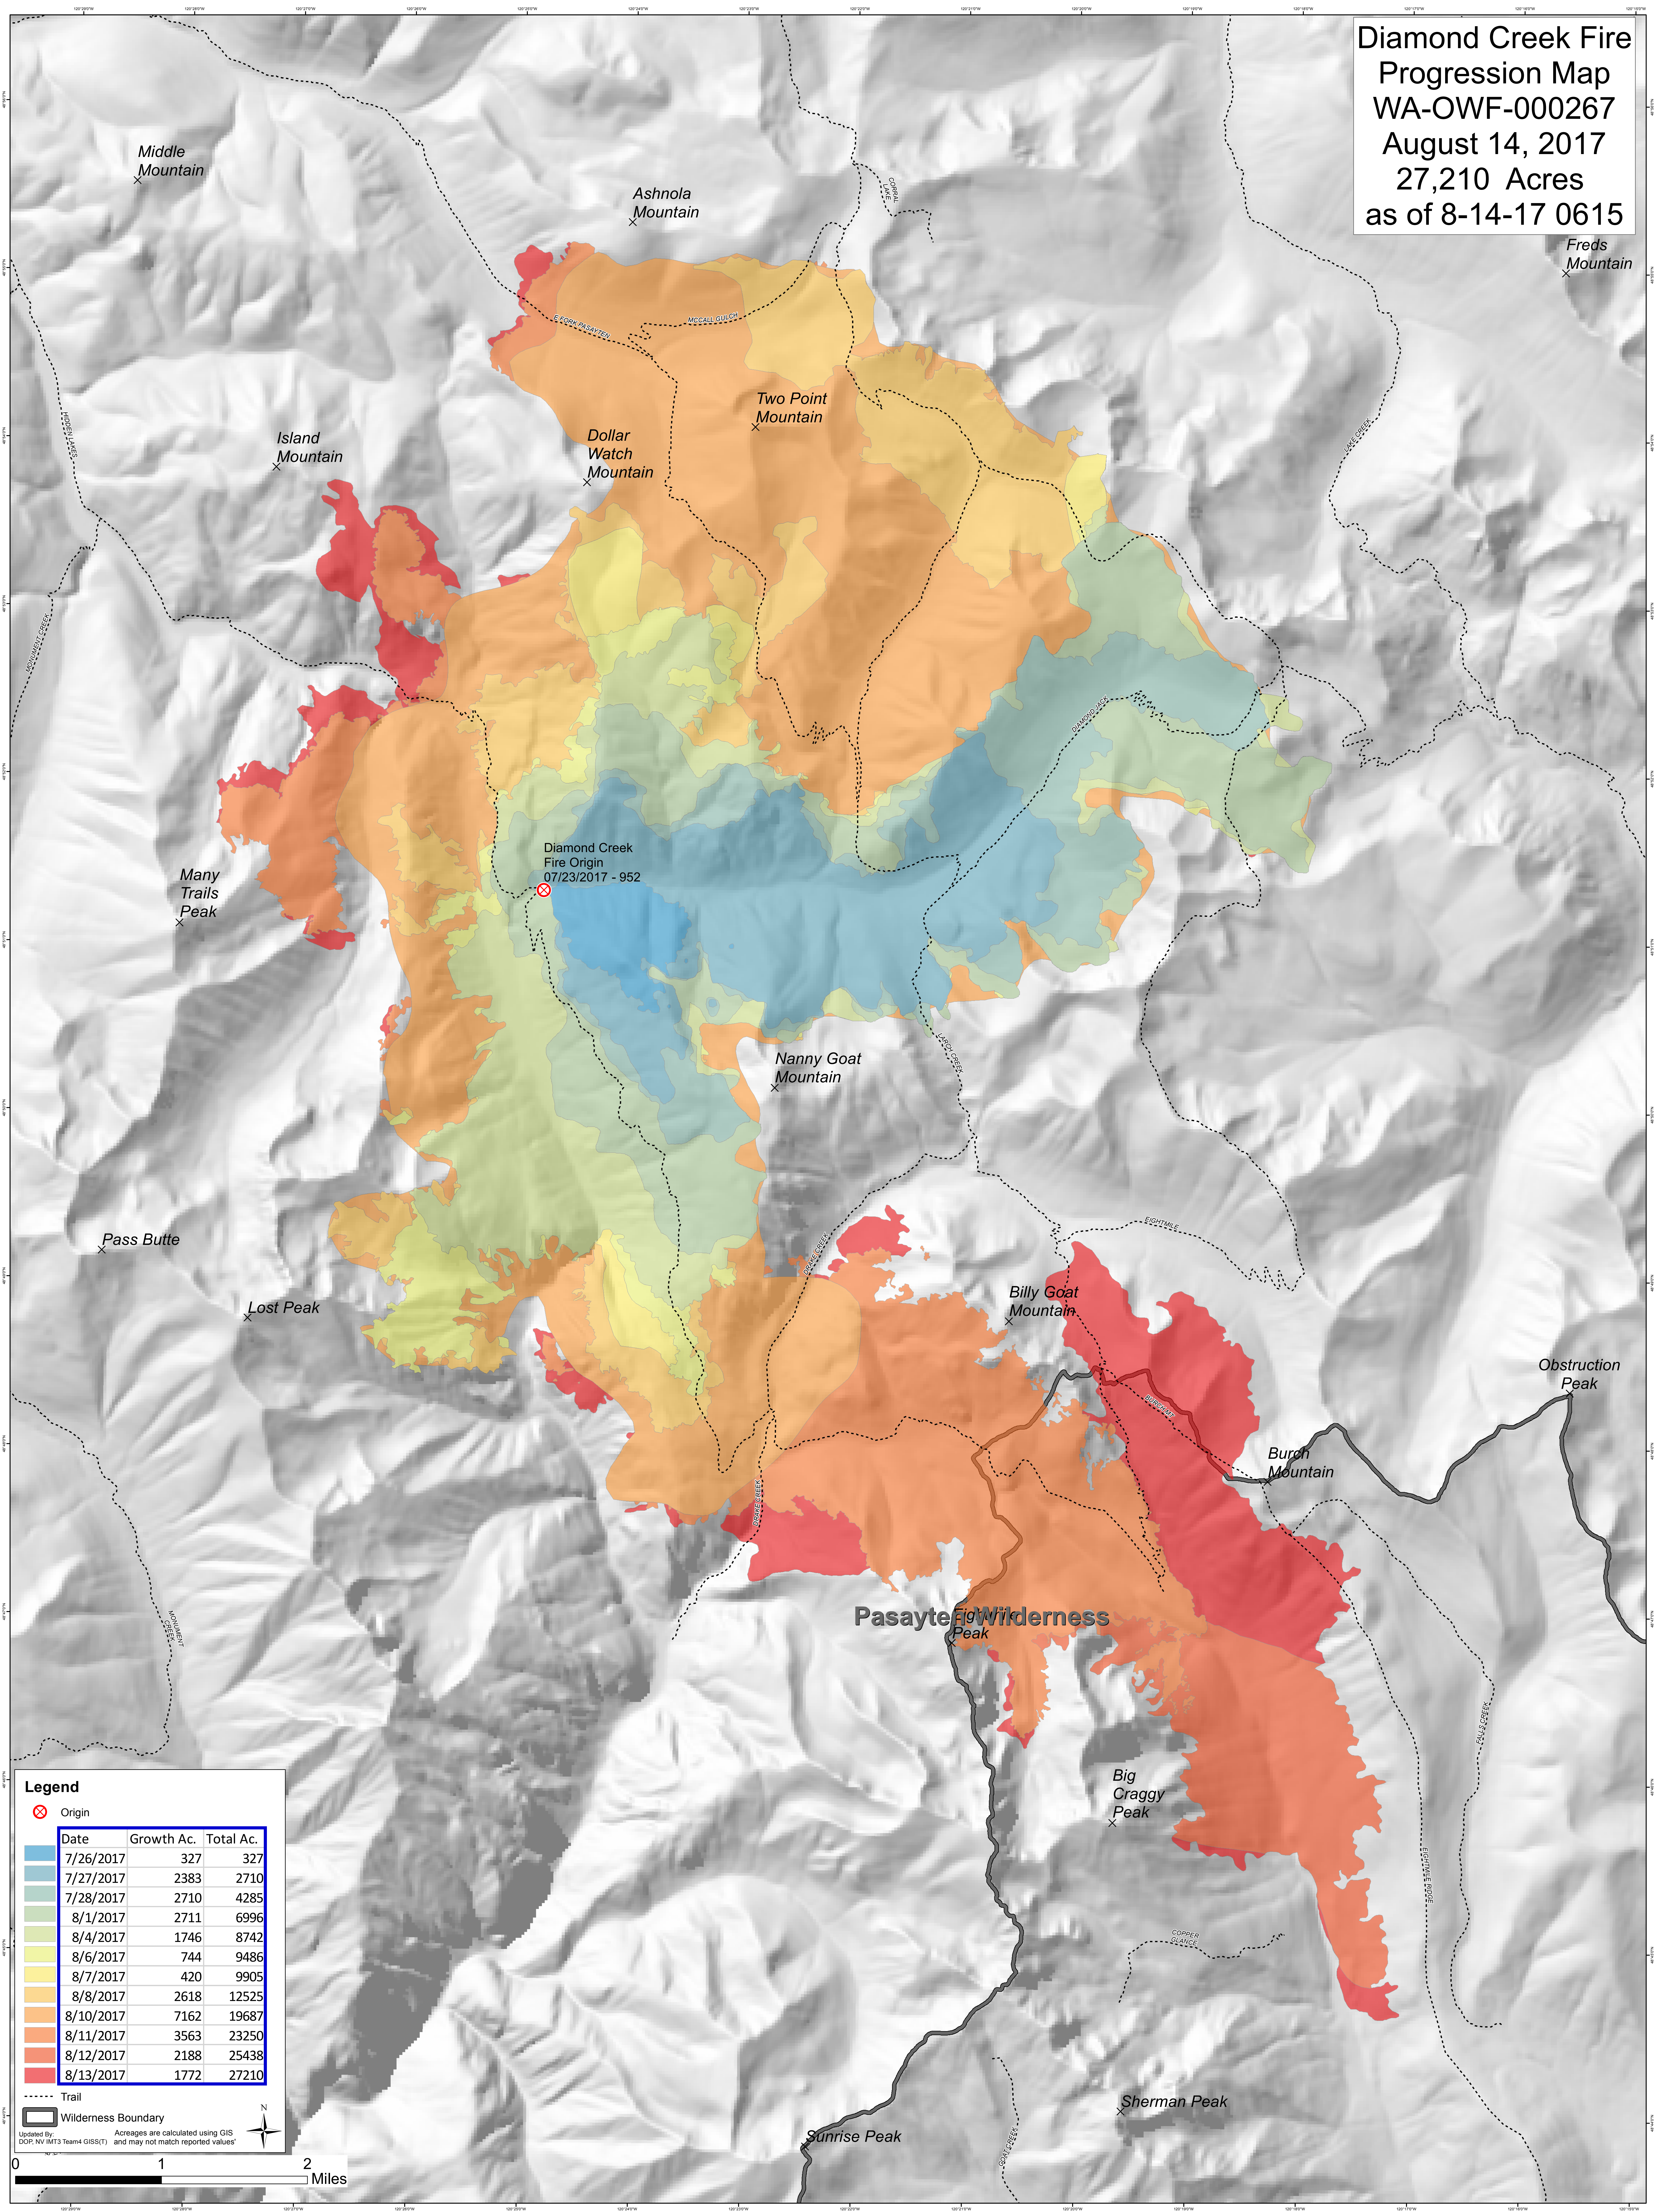

**Diamond Creek Fire
Progression Map
WA-OWF-000267
August 14, 2017
27,210 Acres
as of 8-14-17 0615**

Diamond Creek
Fire Origin
07/23/2017 - 952

Legend

- ⊗ Origin
- Trail
- ▭ Wilderness Boundary

Date	Growth Ac.	Total Ac.
7/26/2017	327	327
7/27/2017	2383	2710
7/28/2017	2710	4285
8/1/2017	2711	6996
8/4/2017	1746	8742
8/6/2017	744	9486
8/7/2017	420	9905
8/8/2017	2618	12525
8/10/2017	7162	19687
8/11/2017	3563	23250
8/12/2017	2188	25438
8/13/2017	1772	27210

Updated By: DOP, NV IMT3 Team4 GIS(T) and may not match reported values

0 1 2 Miles