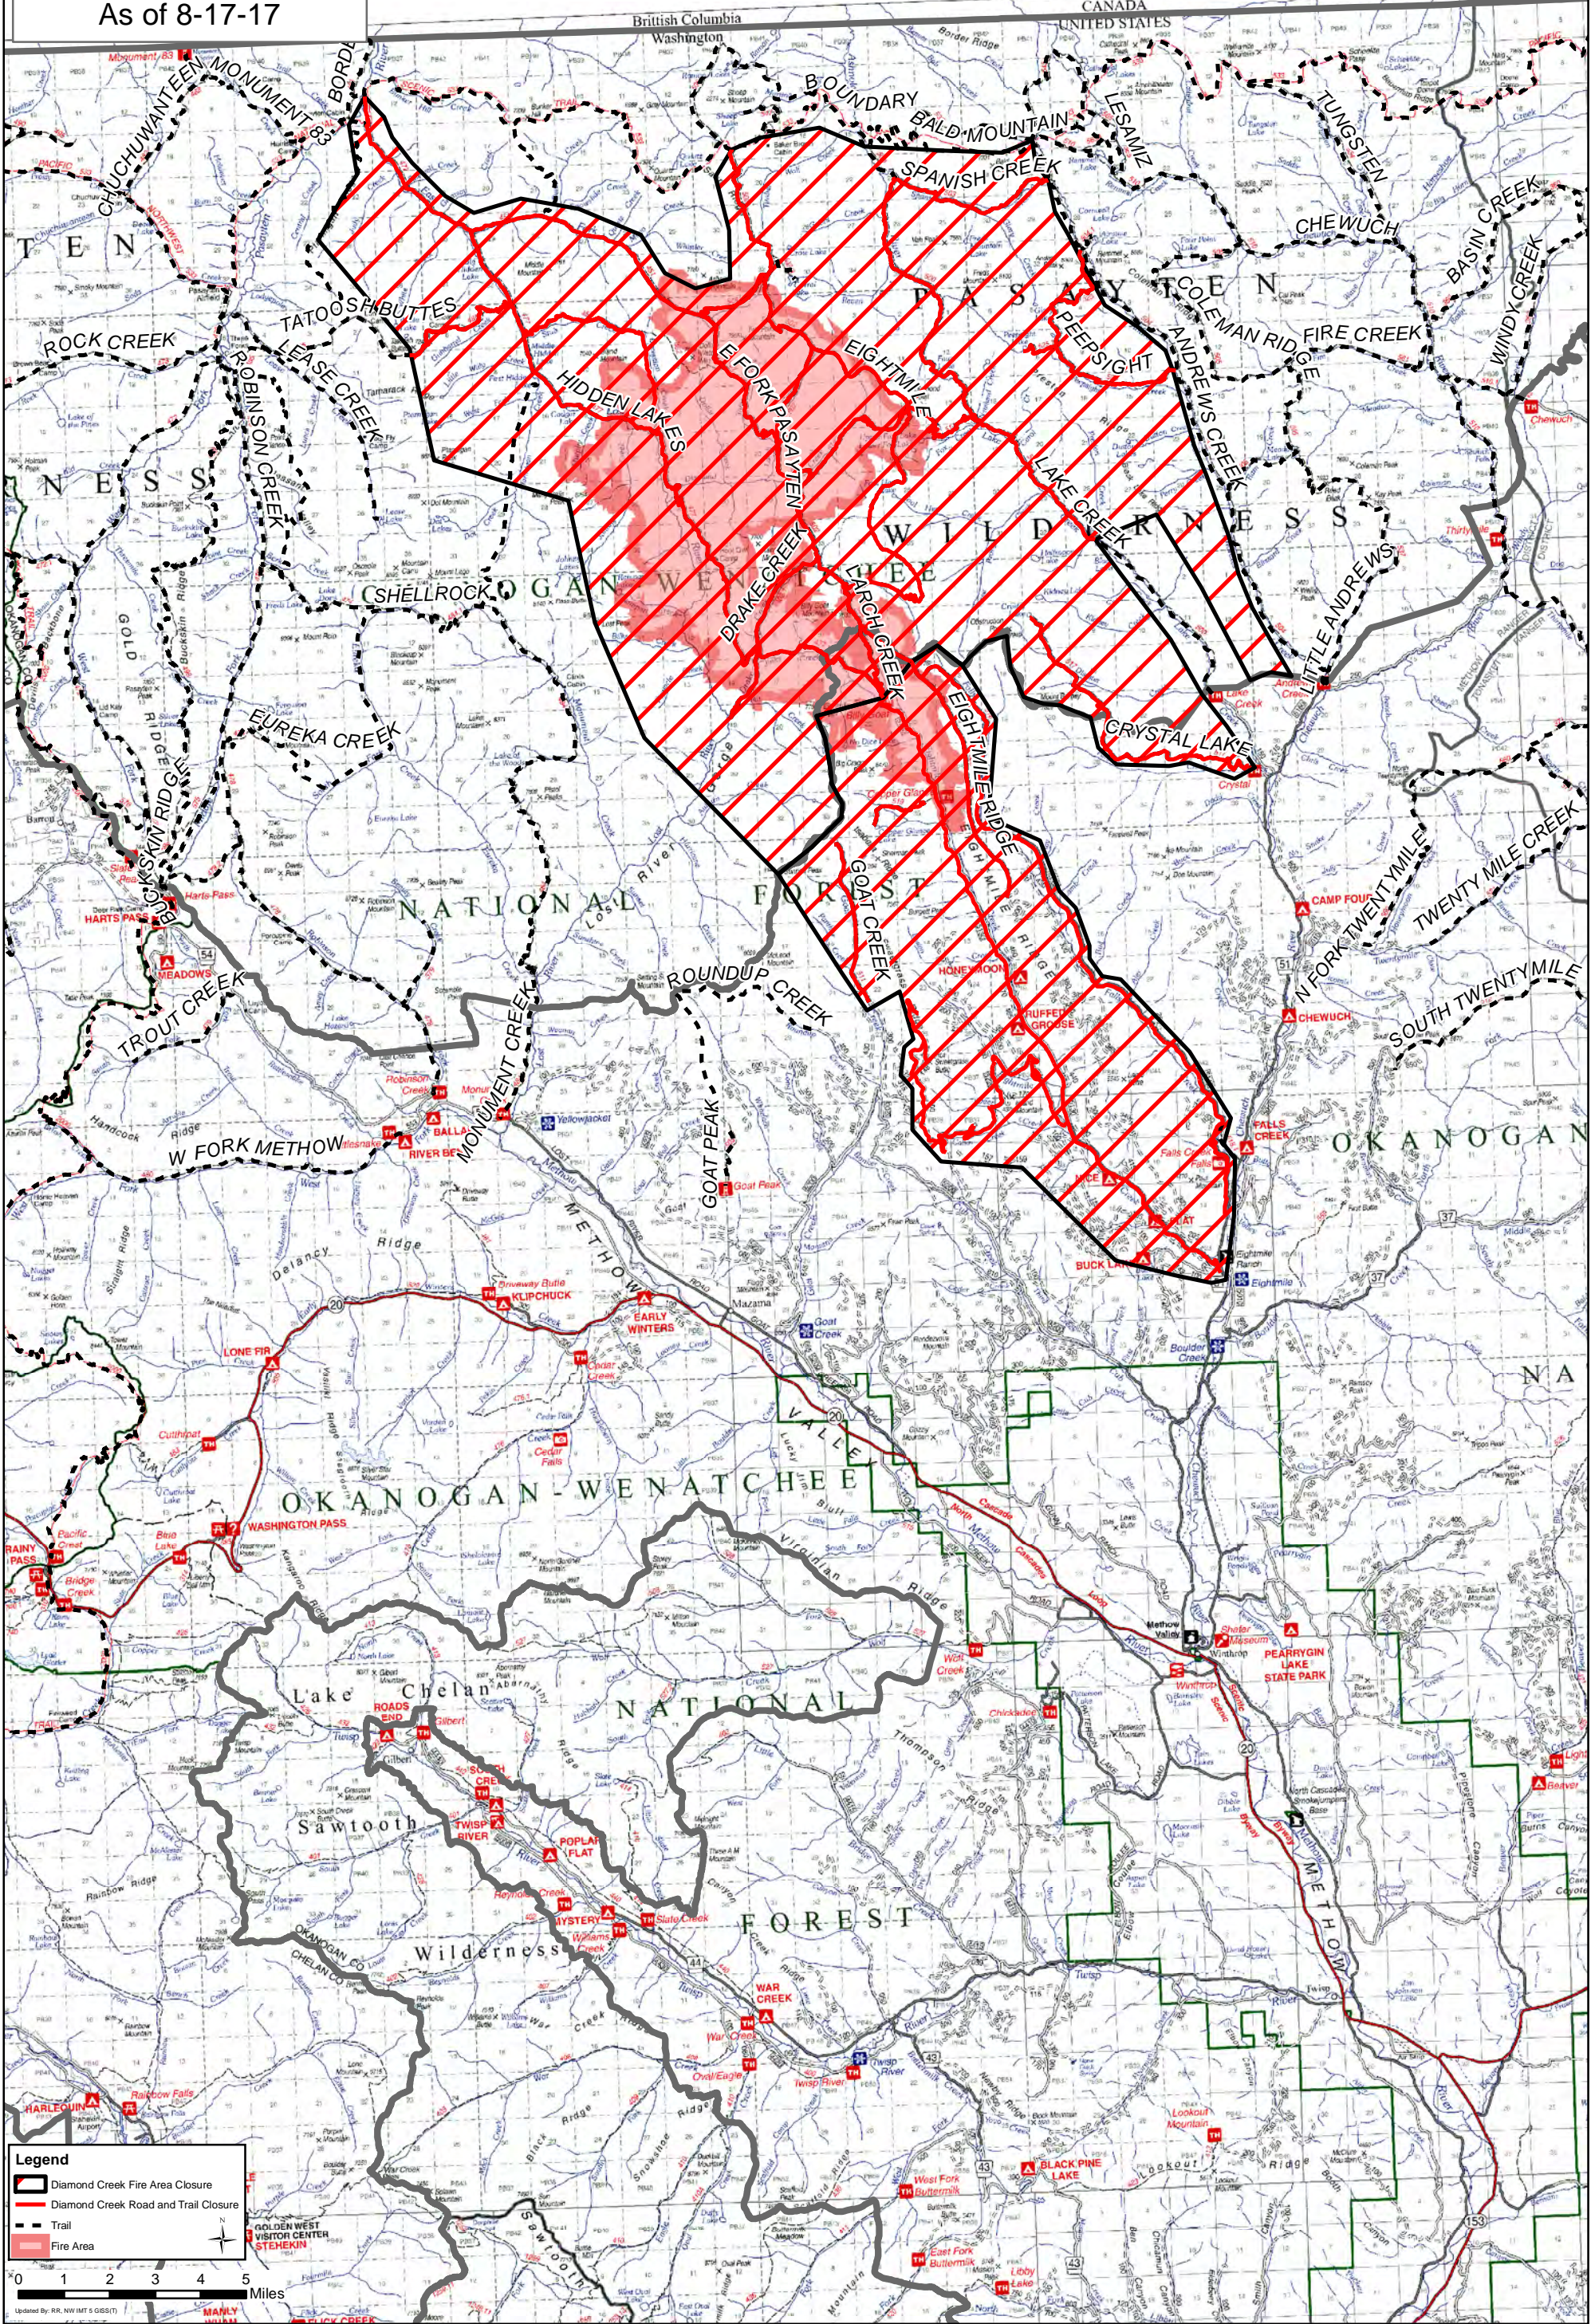

**Diamond Creek Fire
Closure Information Map
August 17, 2017
Fire perimeter
As of 8-17-17**

Legend

- Diamond Creek Fire Area Closure
- Diamond Creek Road and Trail Closure
- Trail
- Fire Area

0 1 2 3 4 5 Miles

Updated by: RR, NW, NMT & GSS(I)