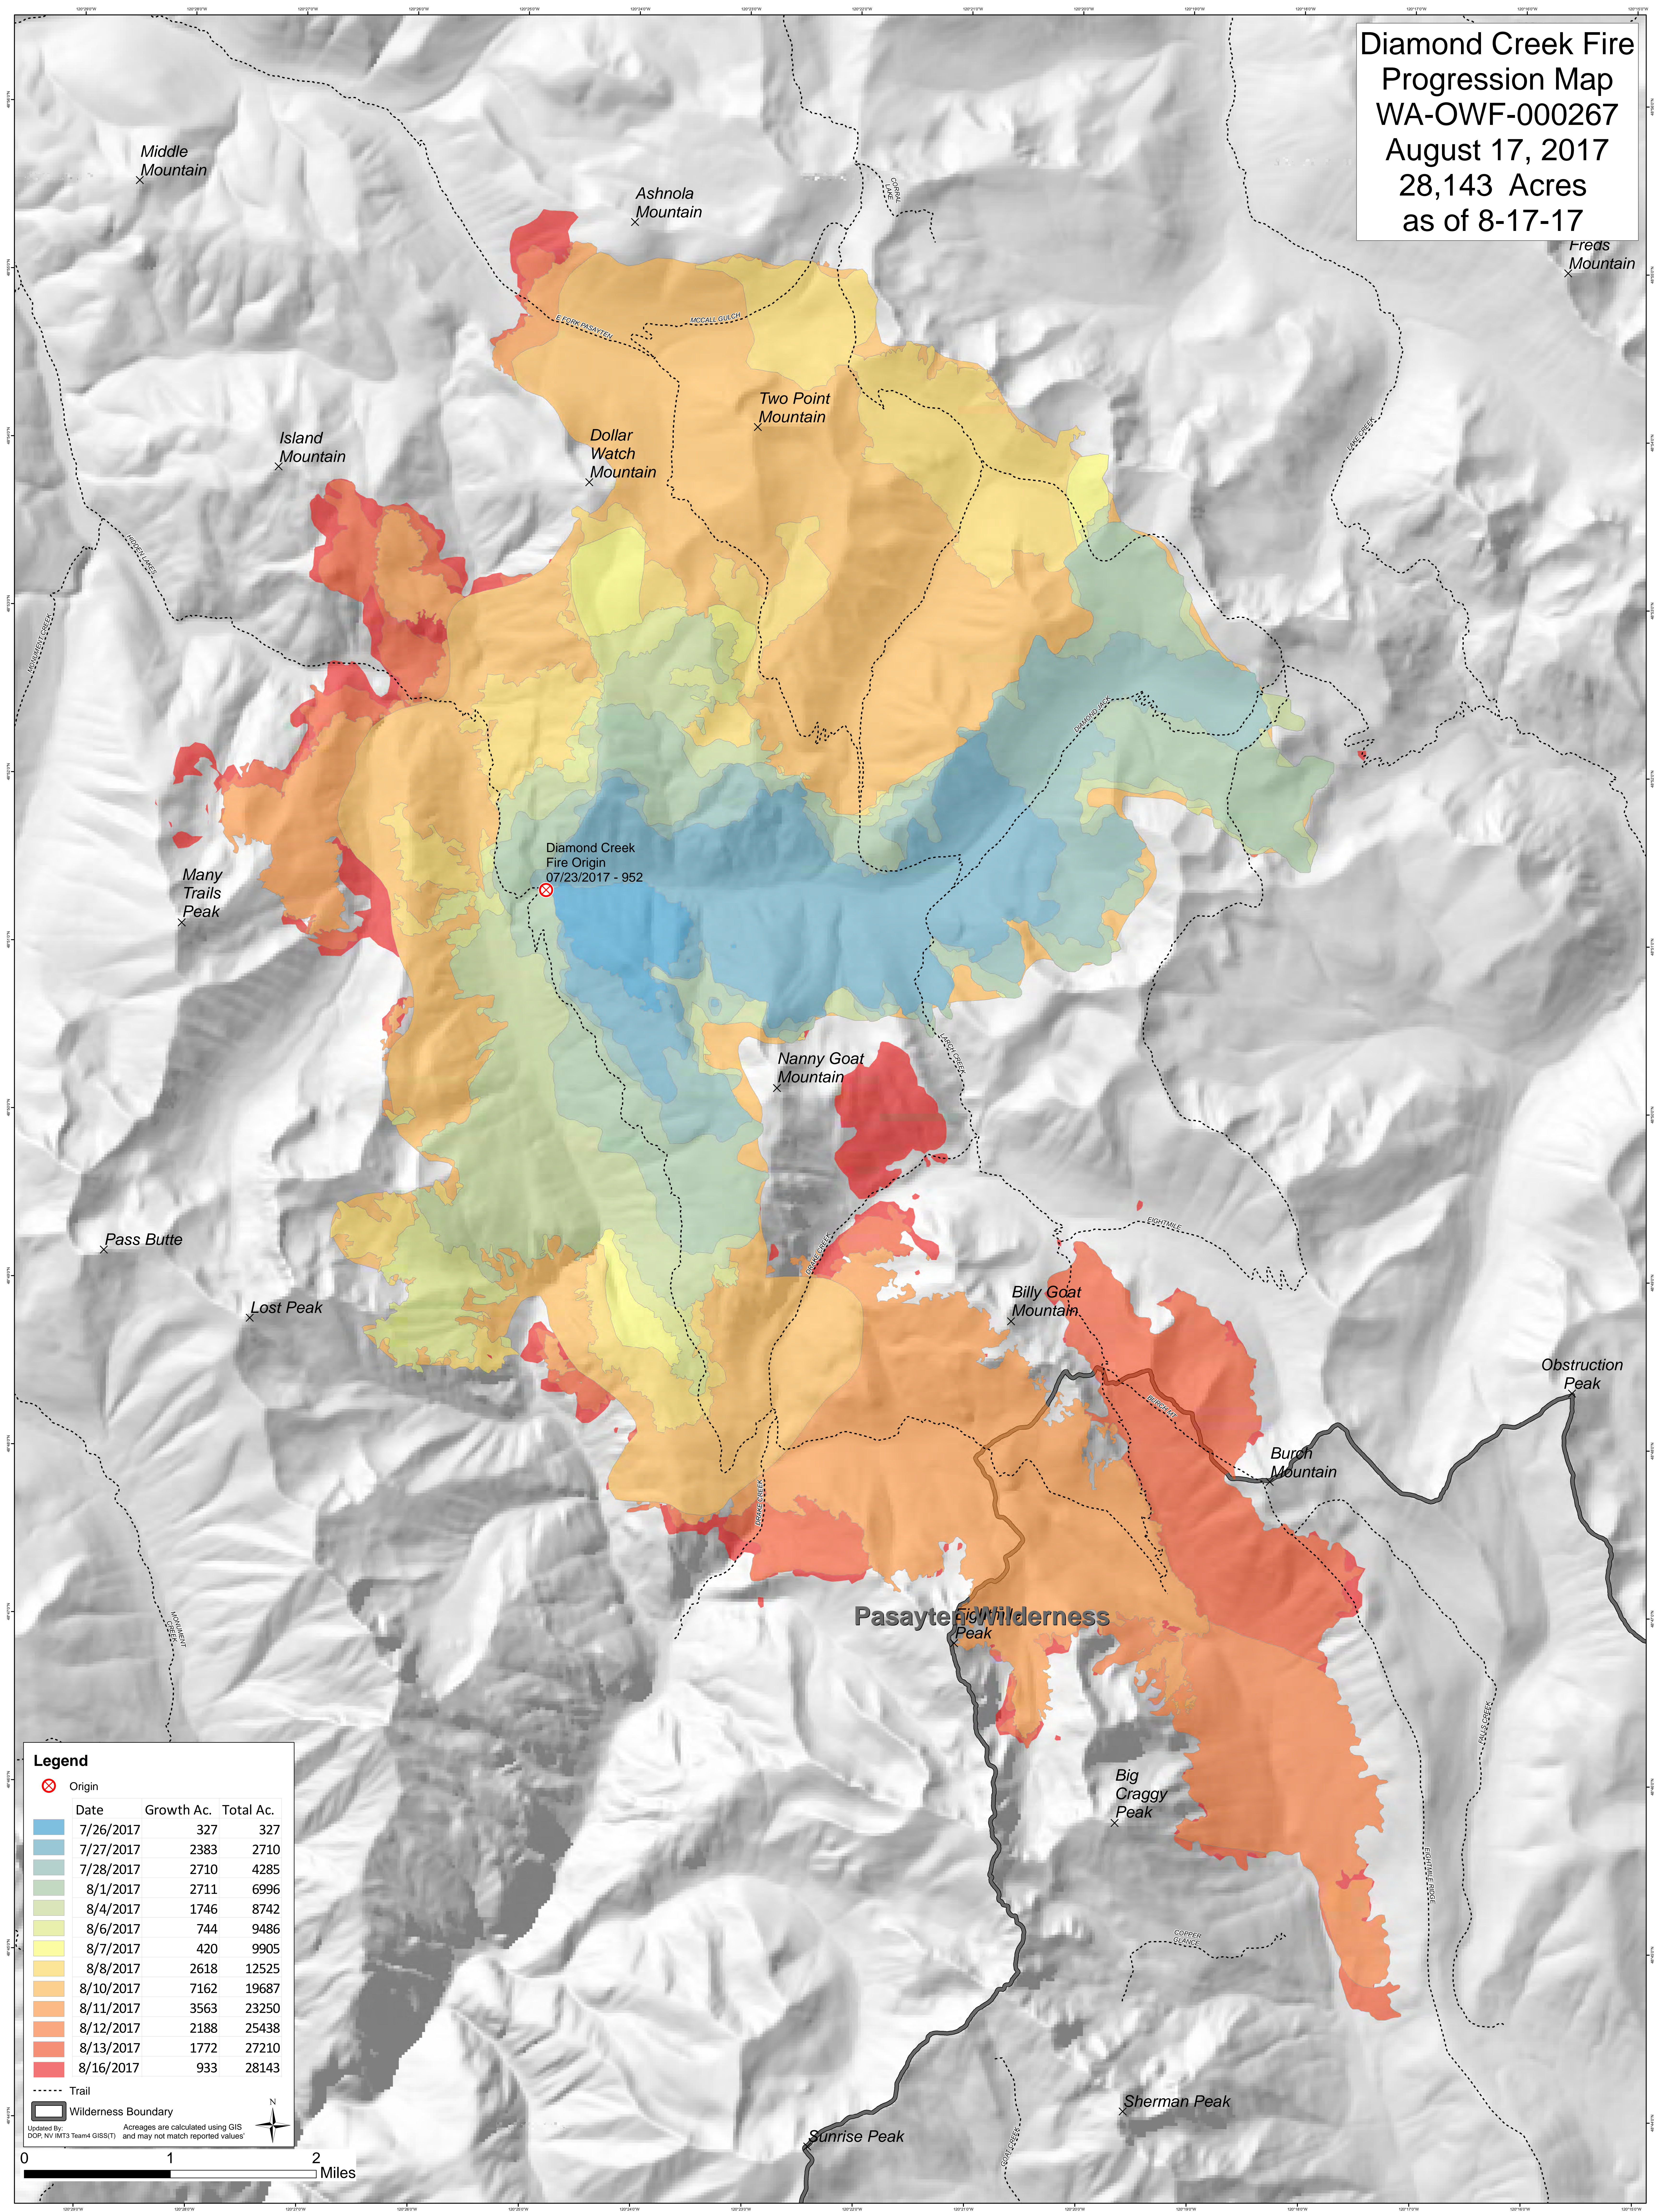

**Diamond Creek Fire
Progression Map
WA-OWF-000267
August 17, 2017
28,143 Acres
as of 8-17-17**

Legend

- ⊗ Origin
- Trail
- ▭ Wilderness Boundary

Date	Growth Ac.	Total Ac.
7/26/2017	327	327
7/27/2017	2383	2710
7/28/2017	2710	4285
8/1/2017	2711	6996
8/4/2017	1746	8742
8/6/2017	744	9486
8/7/2017	420	9905
8/8/2017	2618	12525
8/10/2017	7162	19687
8/11/2017	3563	23250
8/12/2017	2188	25438
8/13/2017	1772	27210
8/16/2017	933	28143

Updated By: DCP NW IMTS Team4 GIS(S/T) and may not match reported values'

0 1 2 Miles