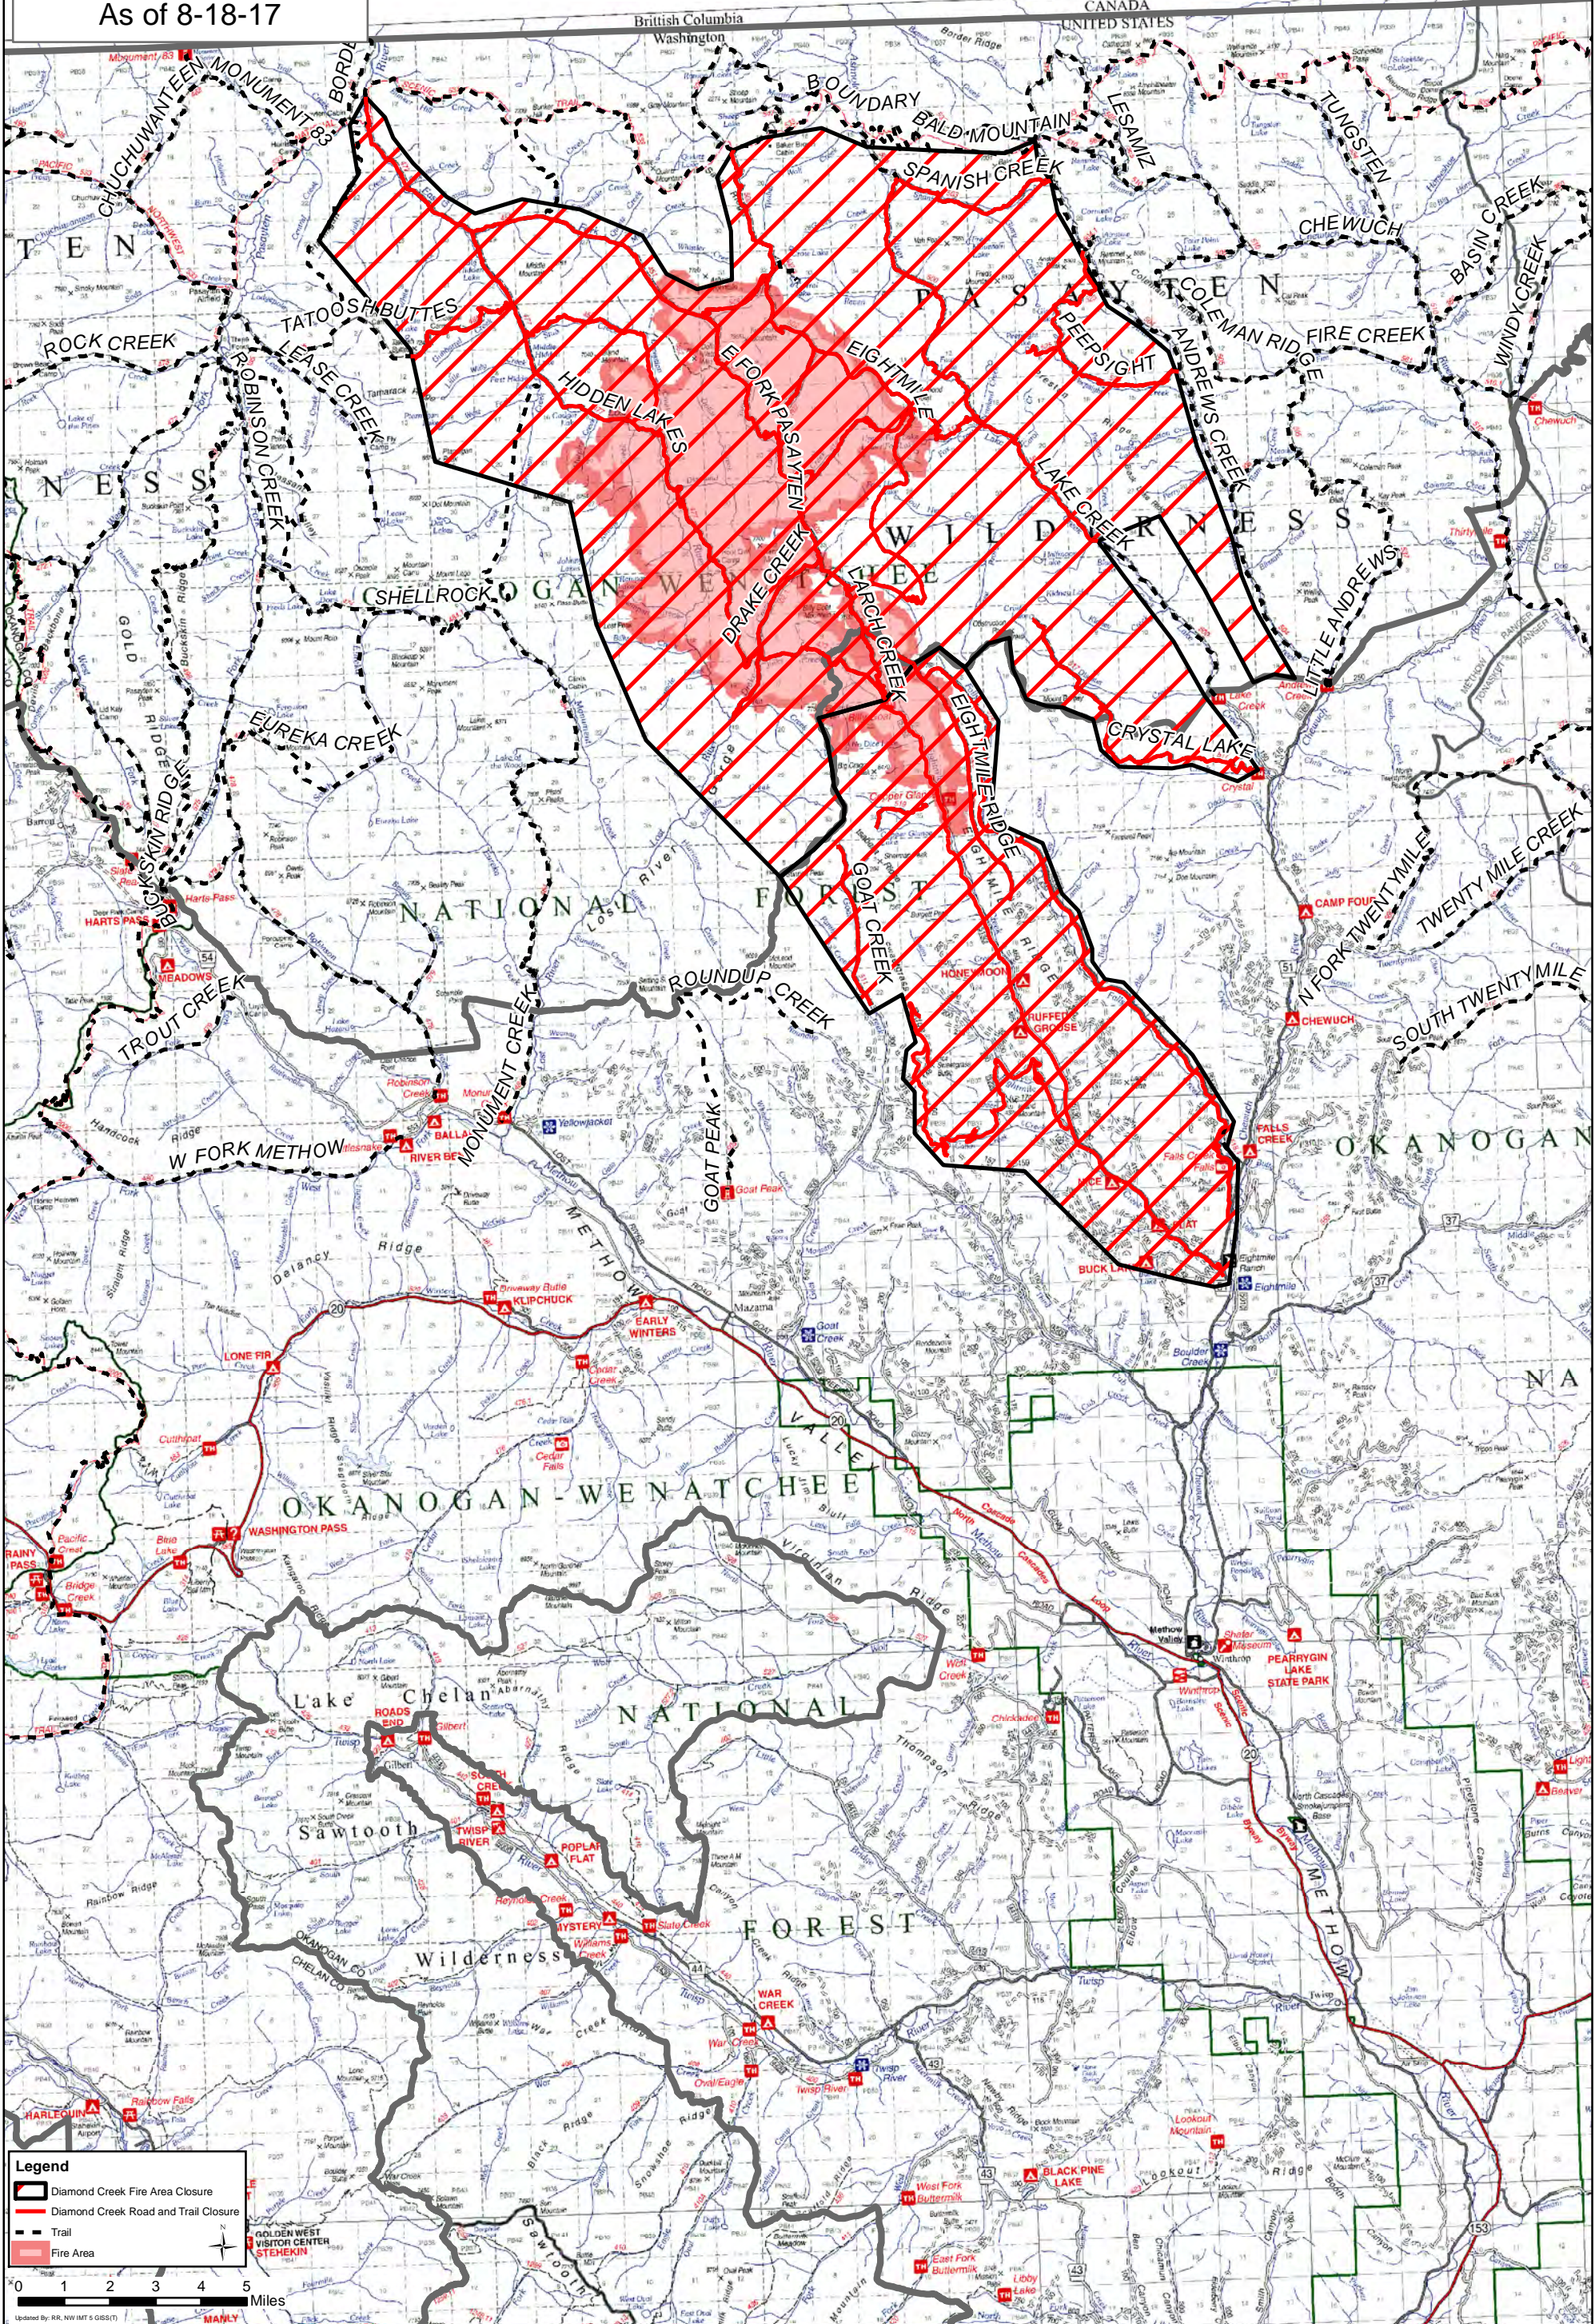

**Diamond Creek Fire
Closure Information Map
August 18, 2017
Fire perimeter
As of 8-18-17**

Legend

- Diamond Creek Fire Area Closure
- Diamond Creek Road and Trail Closure
- Trail
- Fire Area

GOLDEN WEST VISITOR CENTER STEHEKIN

0 1 2 3 4 5 Miles

Updated by: RR, NW (MT 5 GIS/IT)