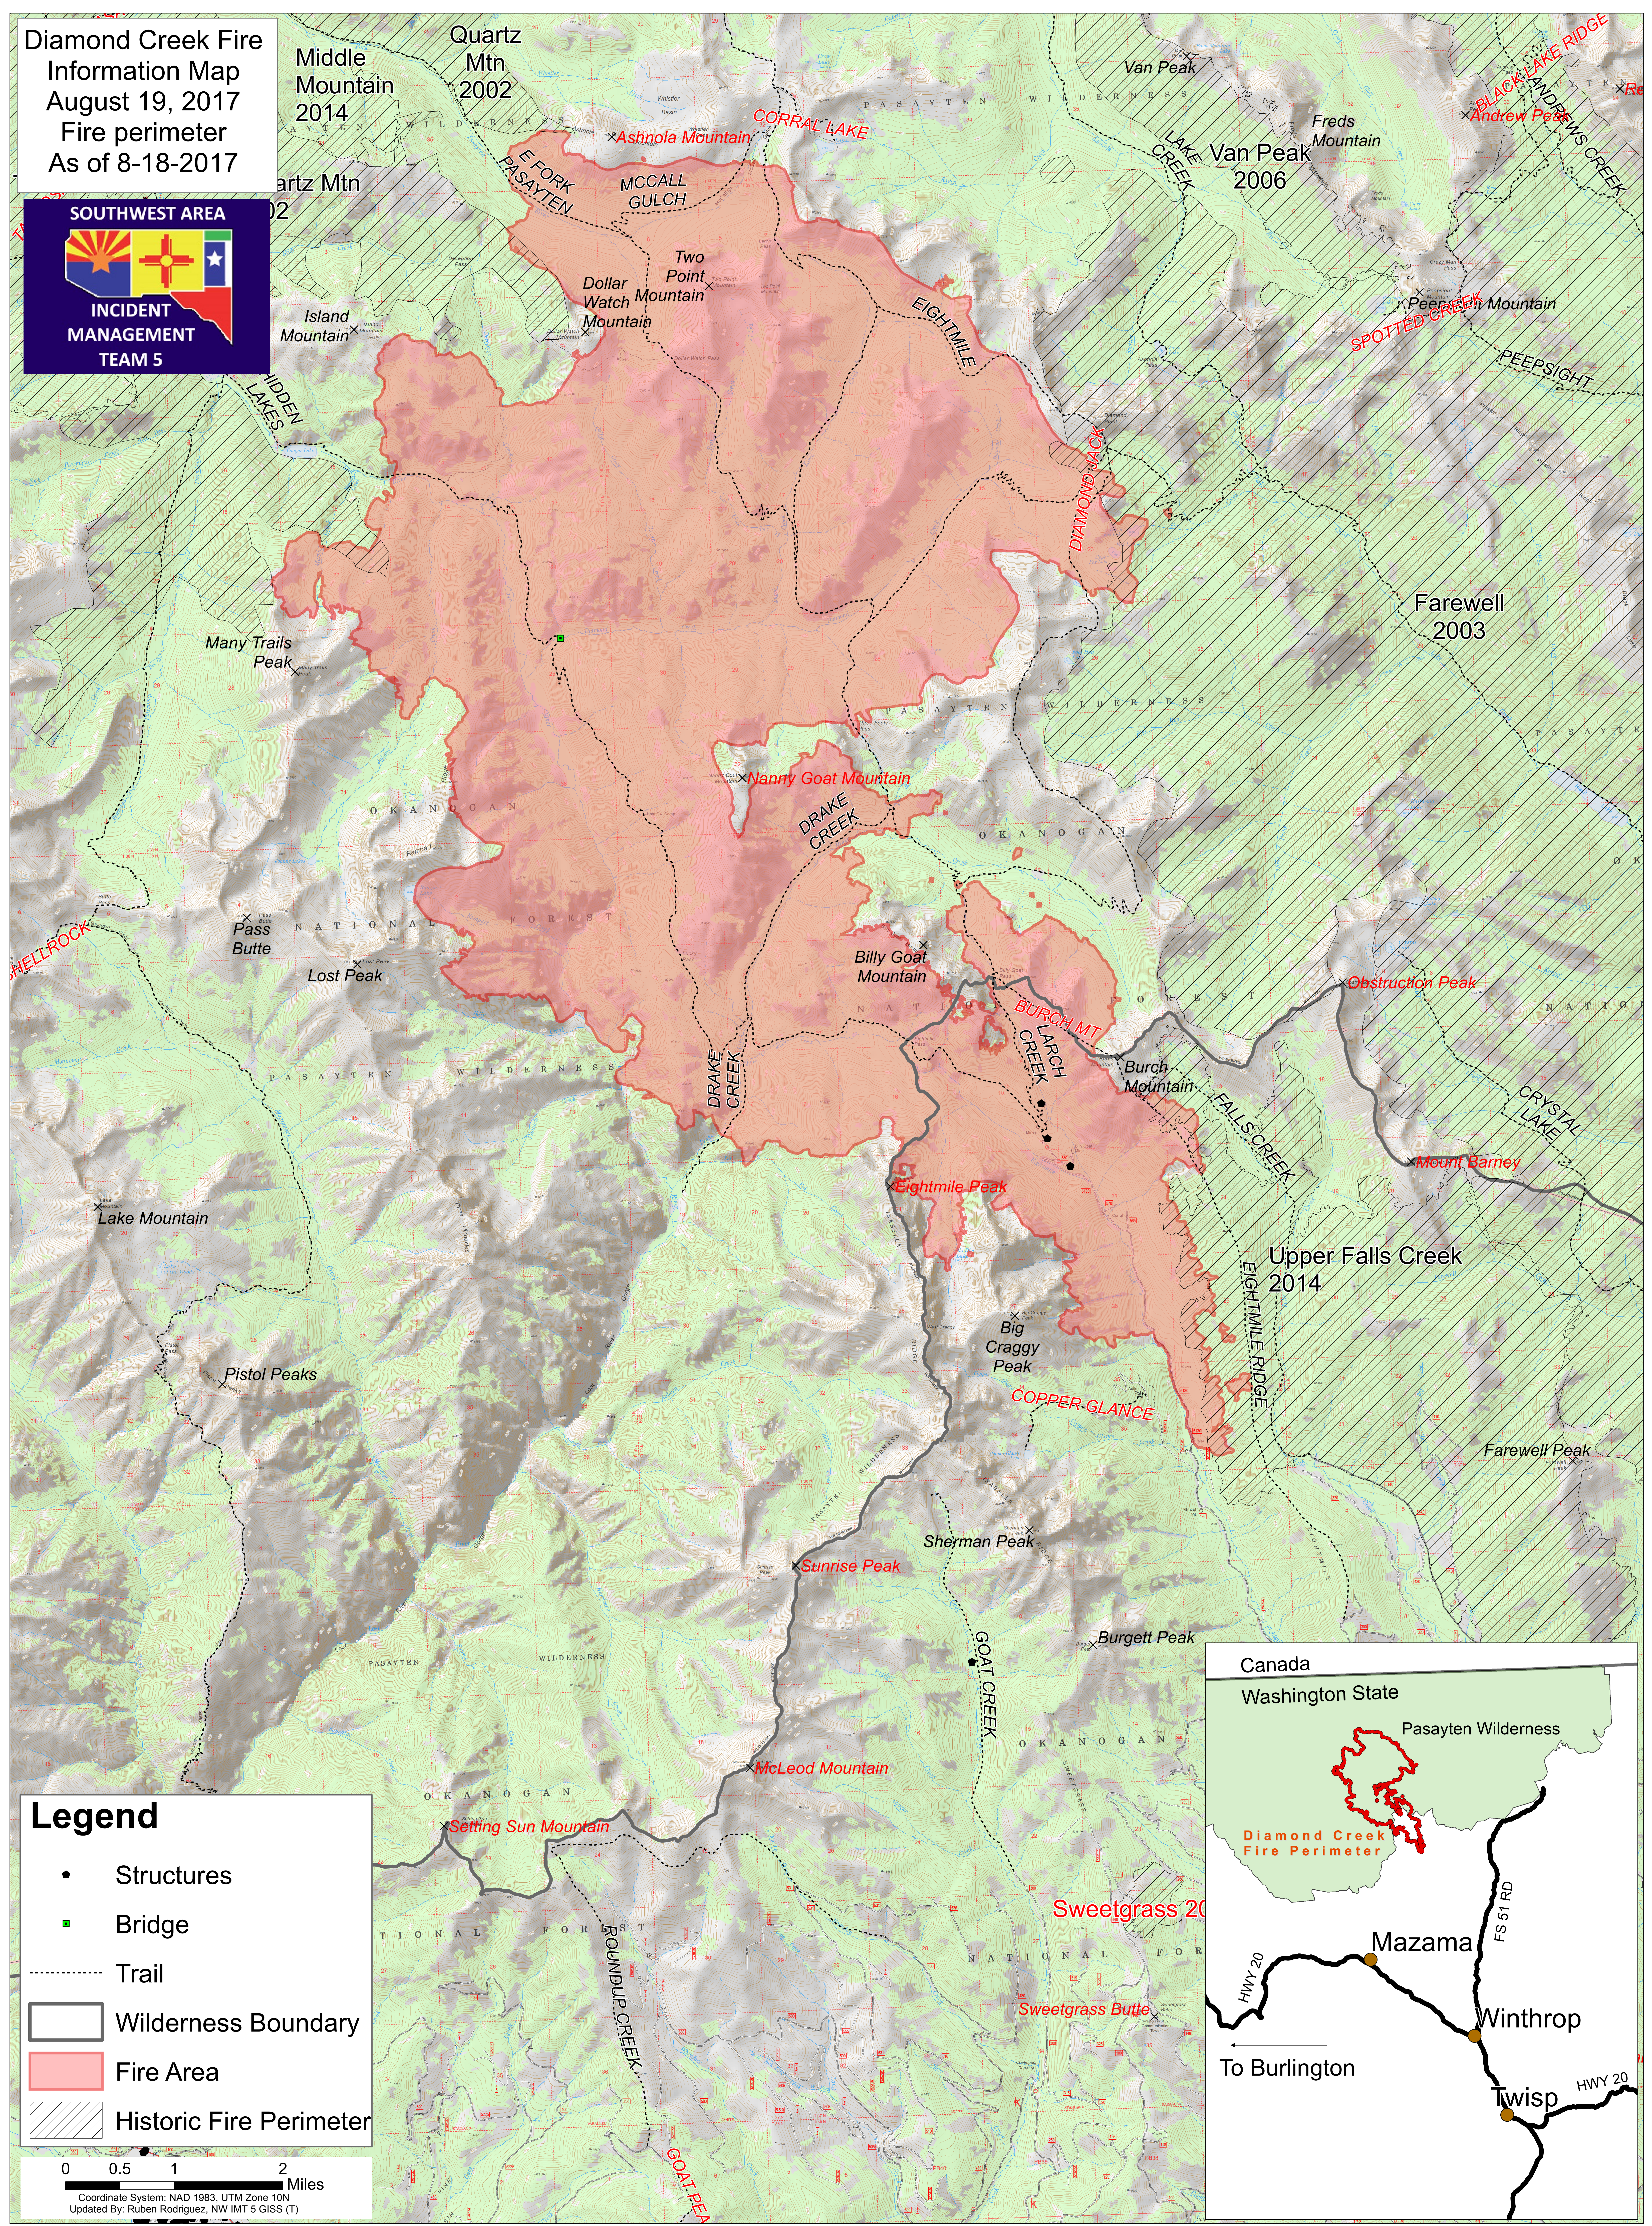

**Diamond Creek Fire
Information Map
August 19, 2017
Fire perimeter
As of 8-18-2017**

Legend

- Structures
- Bridge
- Trail
- ▭ Wilderness Boundary
- Fire Area
- ▨ Historic Fire Perimeter

0 0.5 1 2 Miles
Coordinate System: NAD 1983, UTM Zone 10N
Updated By: Ruben Rodriguez, NW IMT 5 GIS (T)