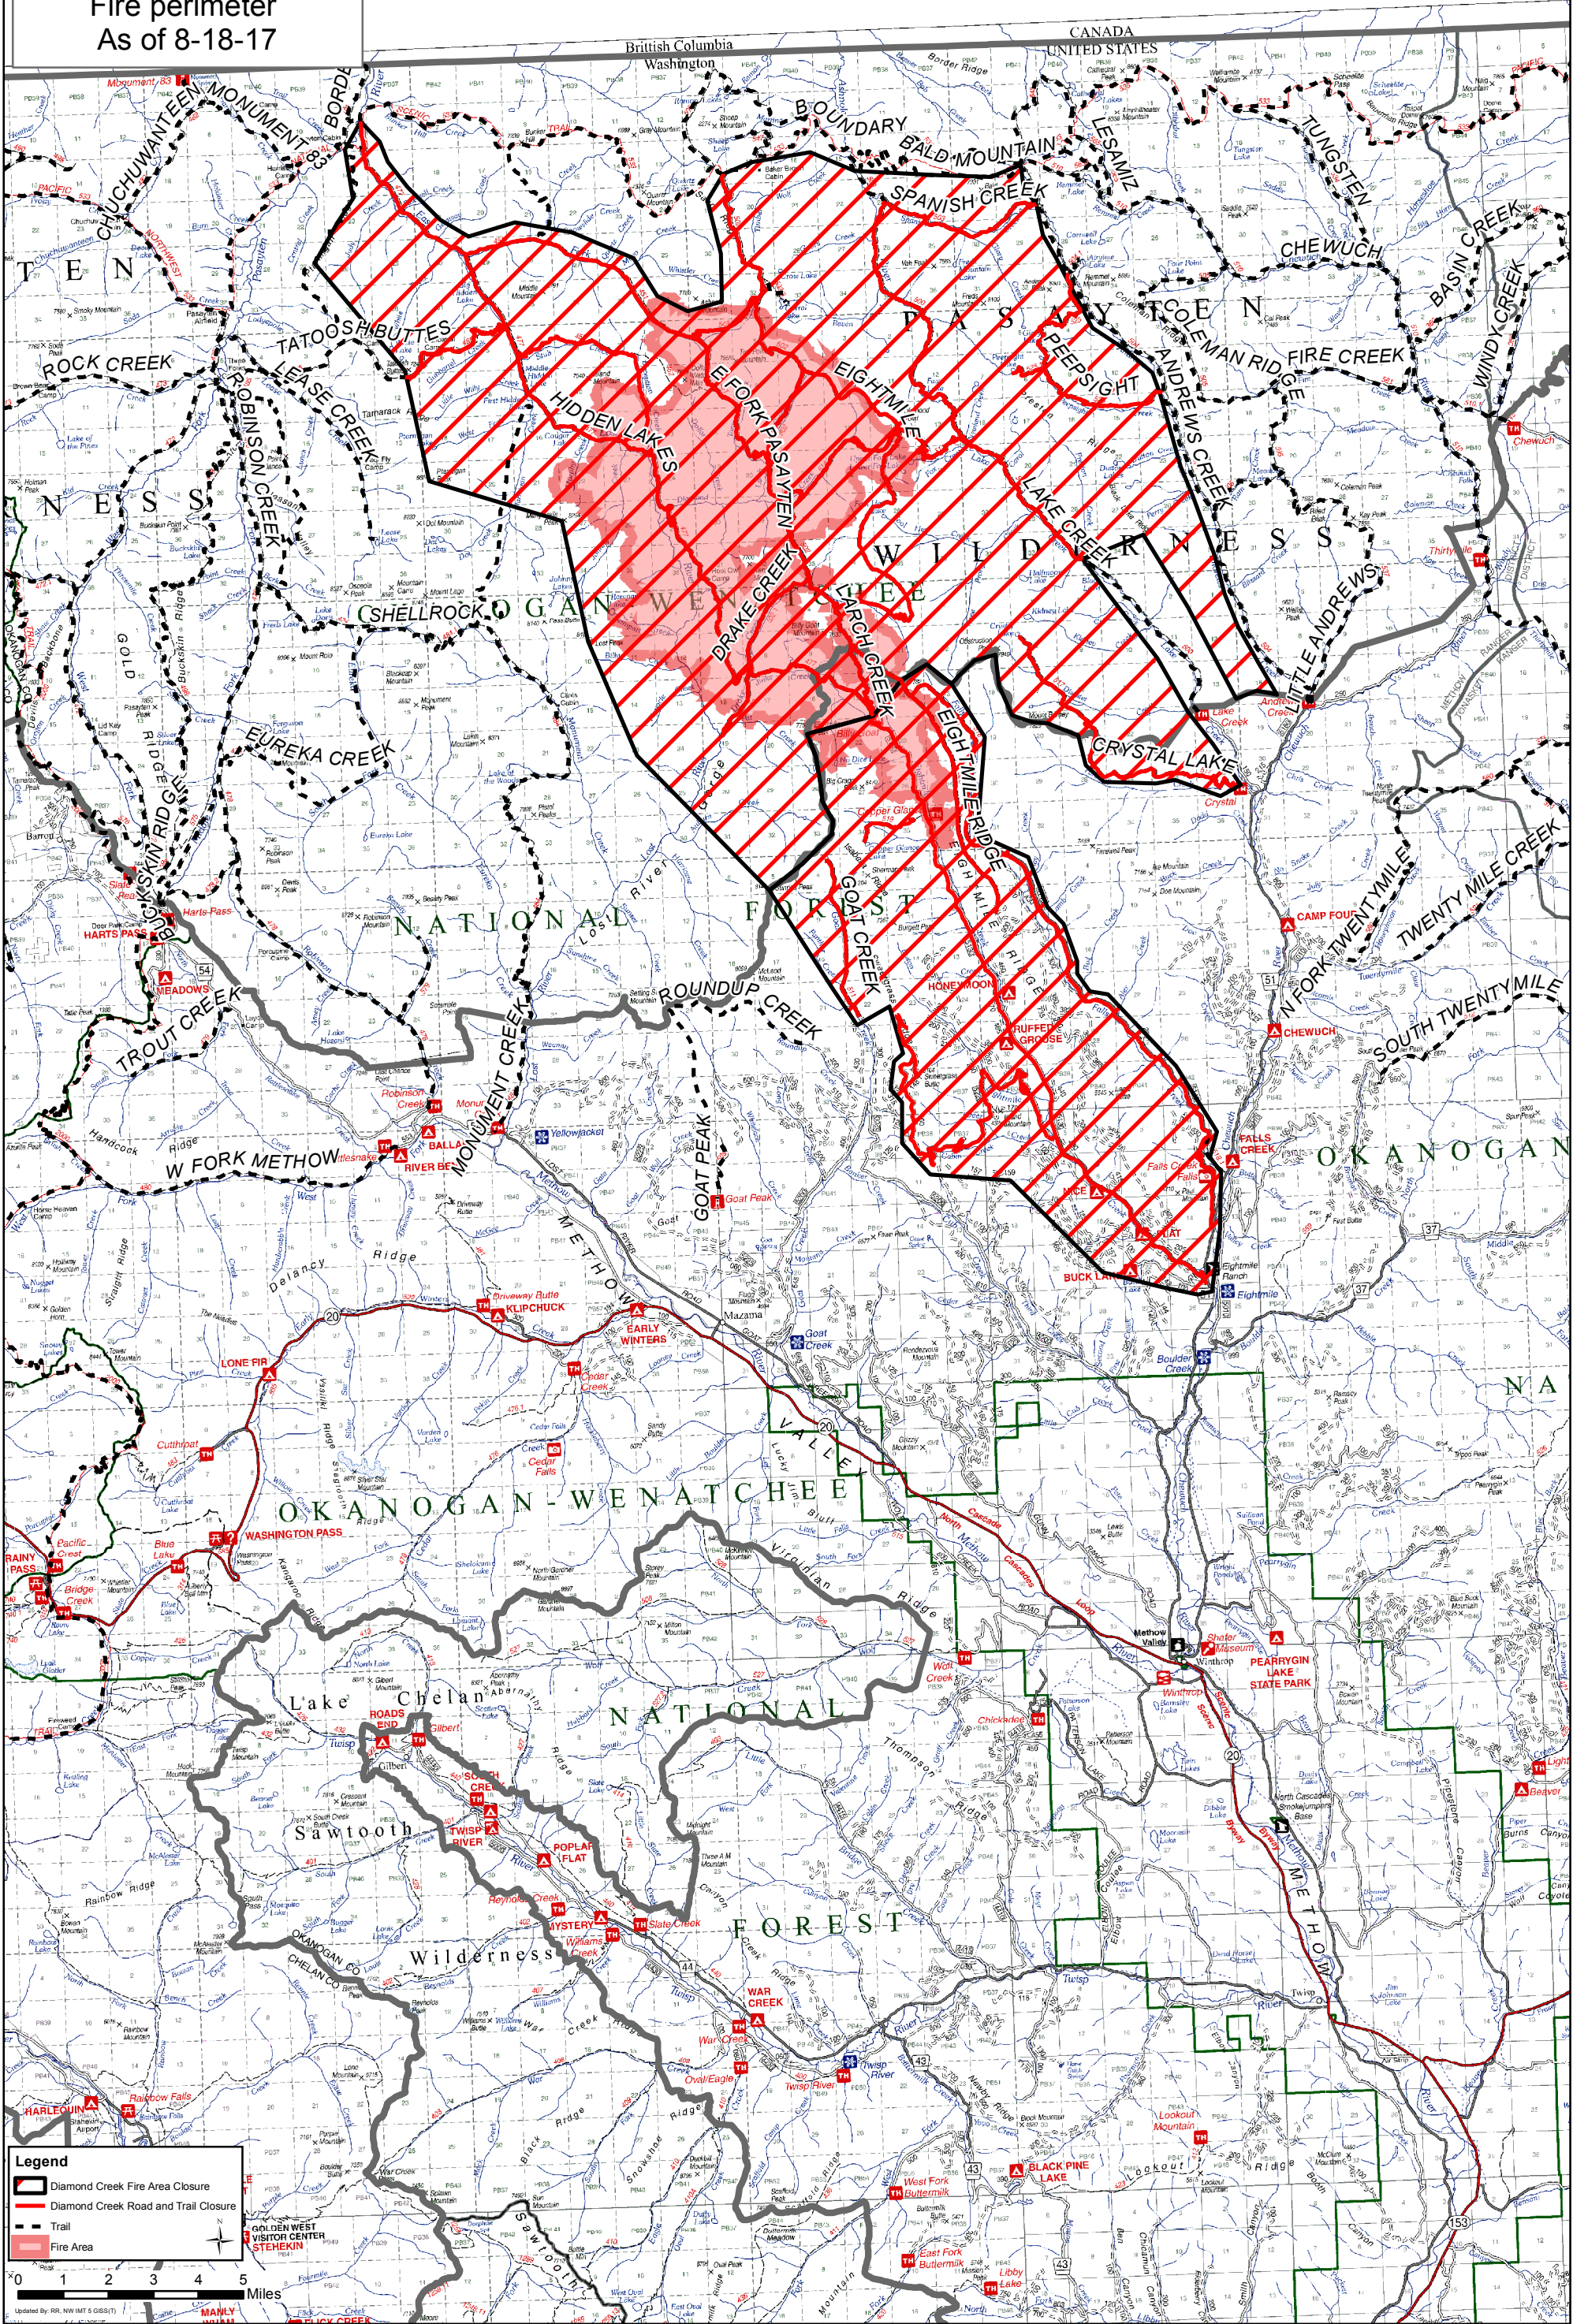

**Diamond Creek Fire
Closure Information Map
August 19, 2017
Fire perimeter
As of 8-18-17**

Legend

- Diamond Creek Fire Area Closure
- Diamond Creek Road and Trail Closure
- Trail
- Fire Area

0 1 2 3 4 5 Miles

Updated by: RR, NW, IMT & GBS(S)