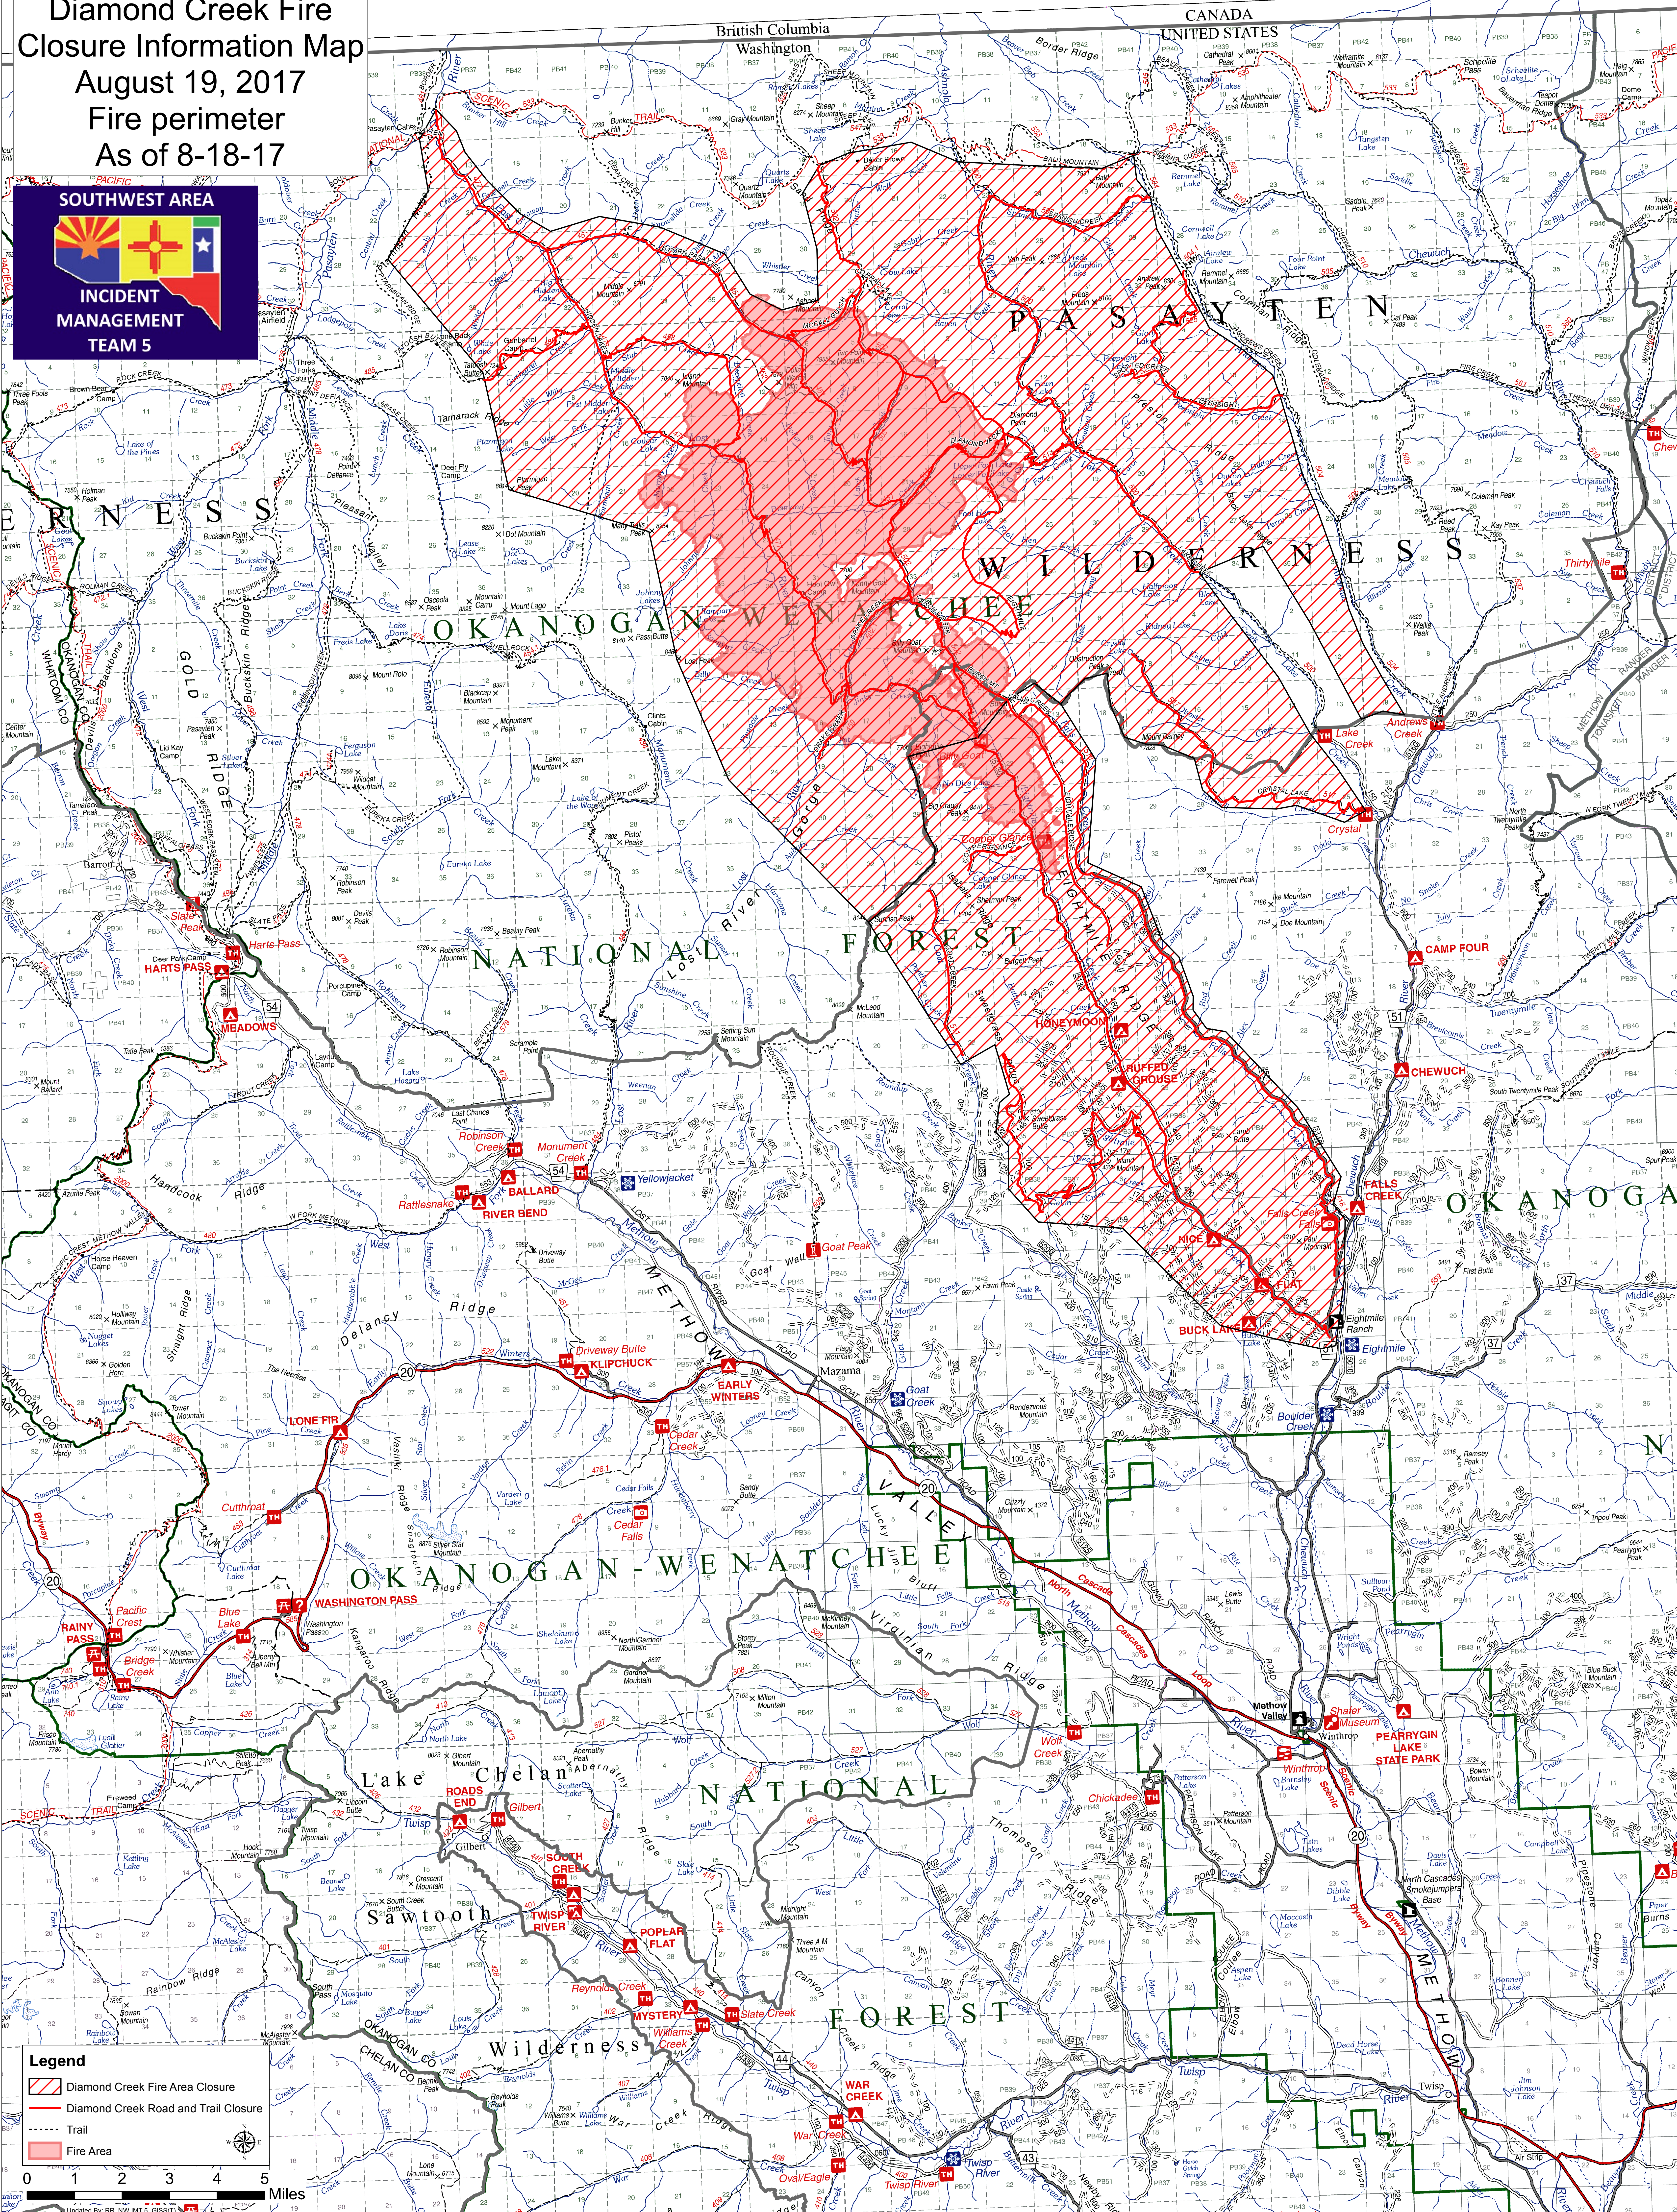

Diamond Creek Fire Closure Information Map

August 19, 2017
Fire perimeter
As of 8-18-17

- Legend**
- Diamond Creek Fire Area Closure
 - Diamond Creek Road and Trail Closure
 - Trail
 - Fire Area

0 1 2 3 4 5 Miles

Updated by: RR, NW, MT 5 GISS/TJ