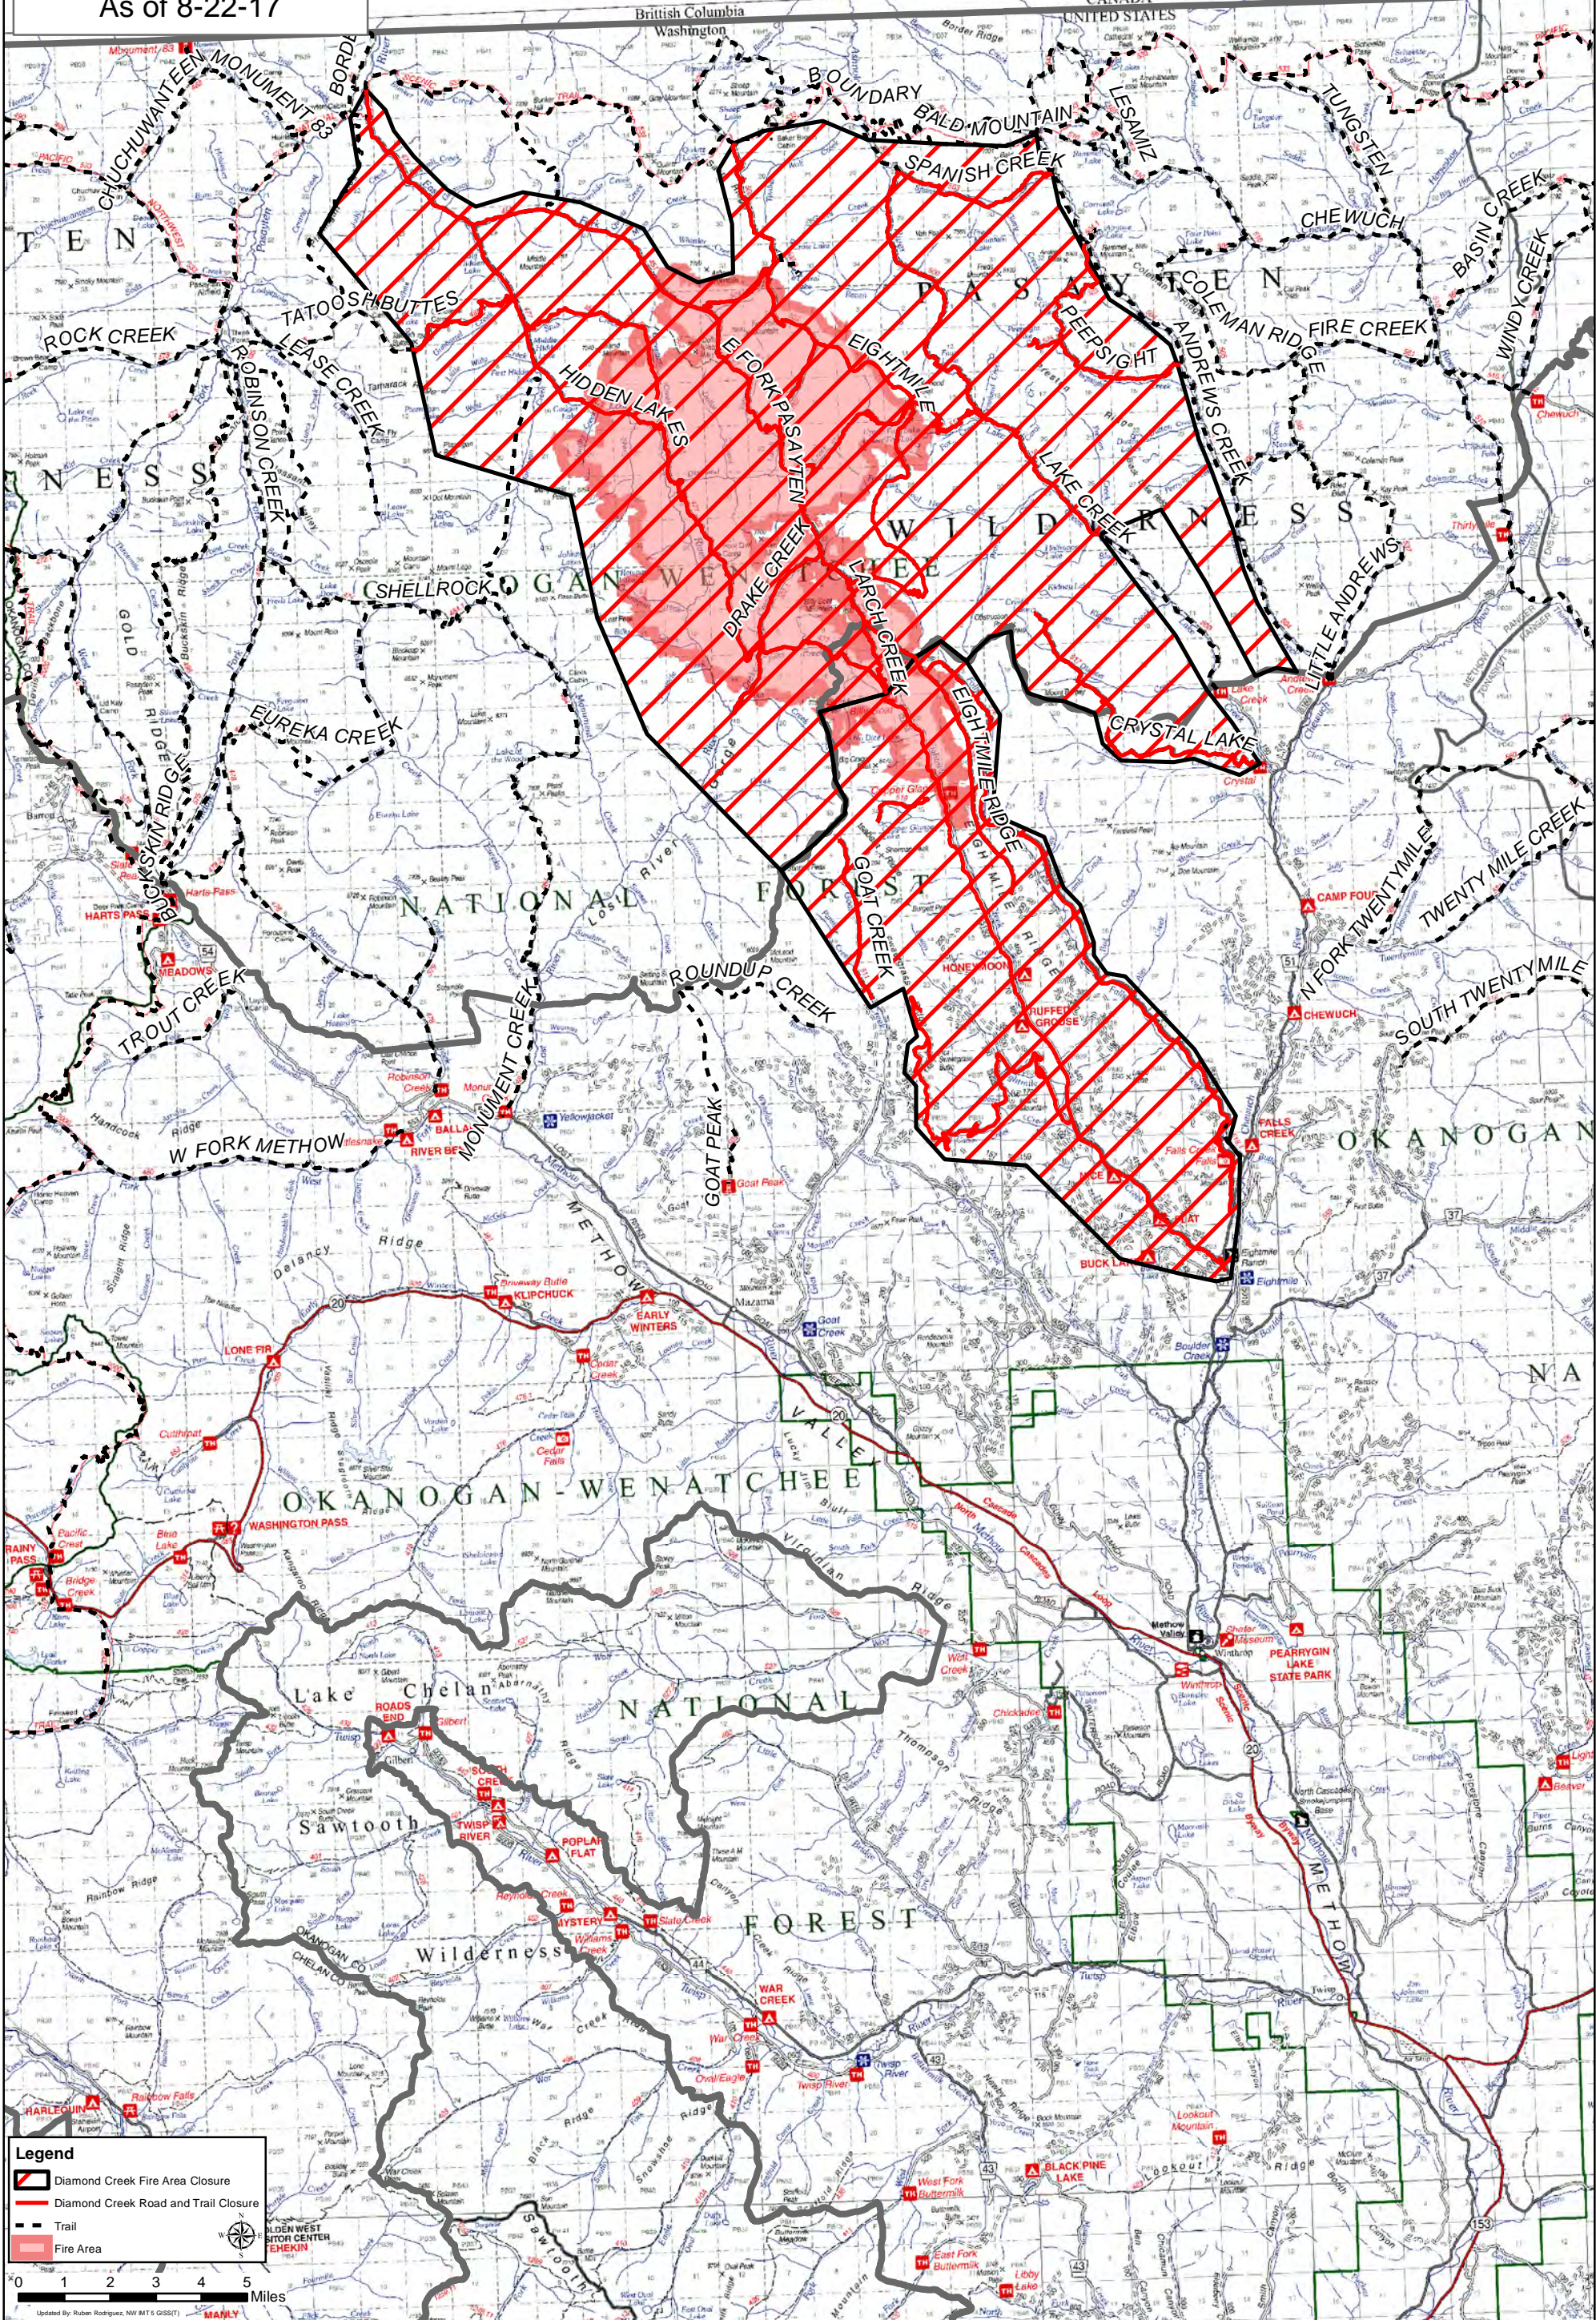

**Diamond Creek Fire
Closure Information Map
August 22, 2017
Fire perimeter
As of 8-22-17**

Legend

- Diamond Creek Fire Area Closure
- Diamond Creek Road and Trail Closure
- Trail
- Fire Area

0 1 2 3 4 5 Miles

Updated By: Ruben Rodriguez, NW MT 5 GIS/IT