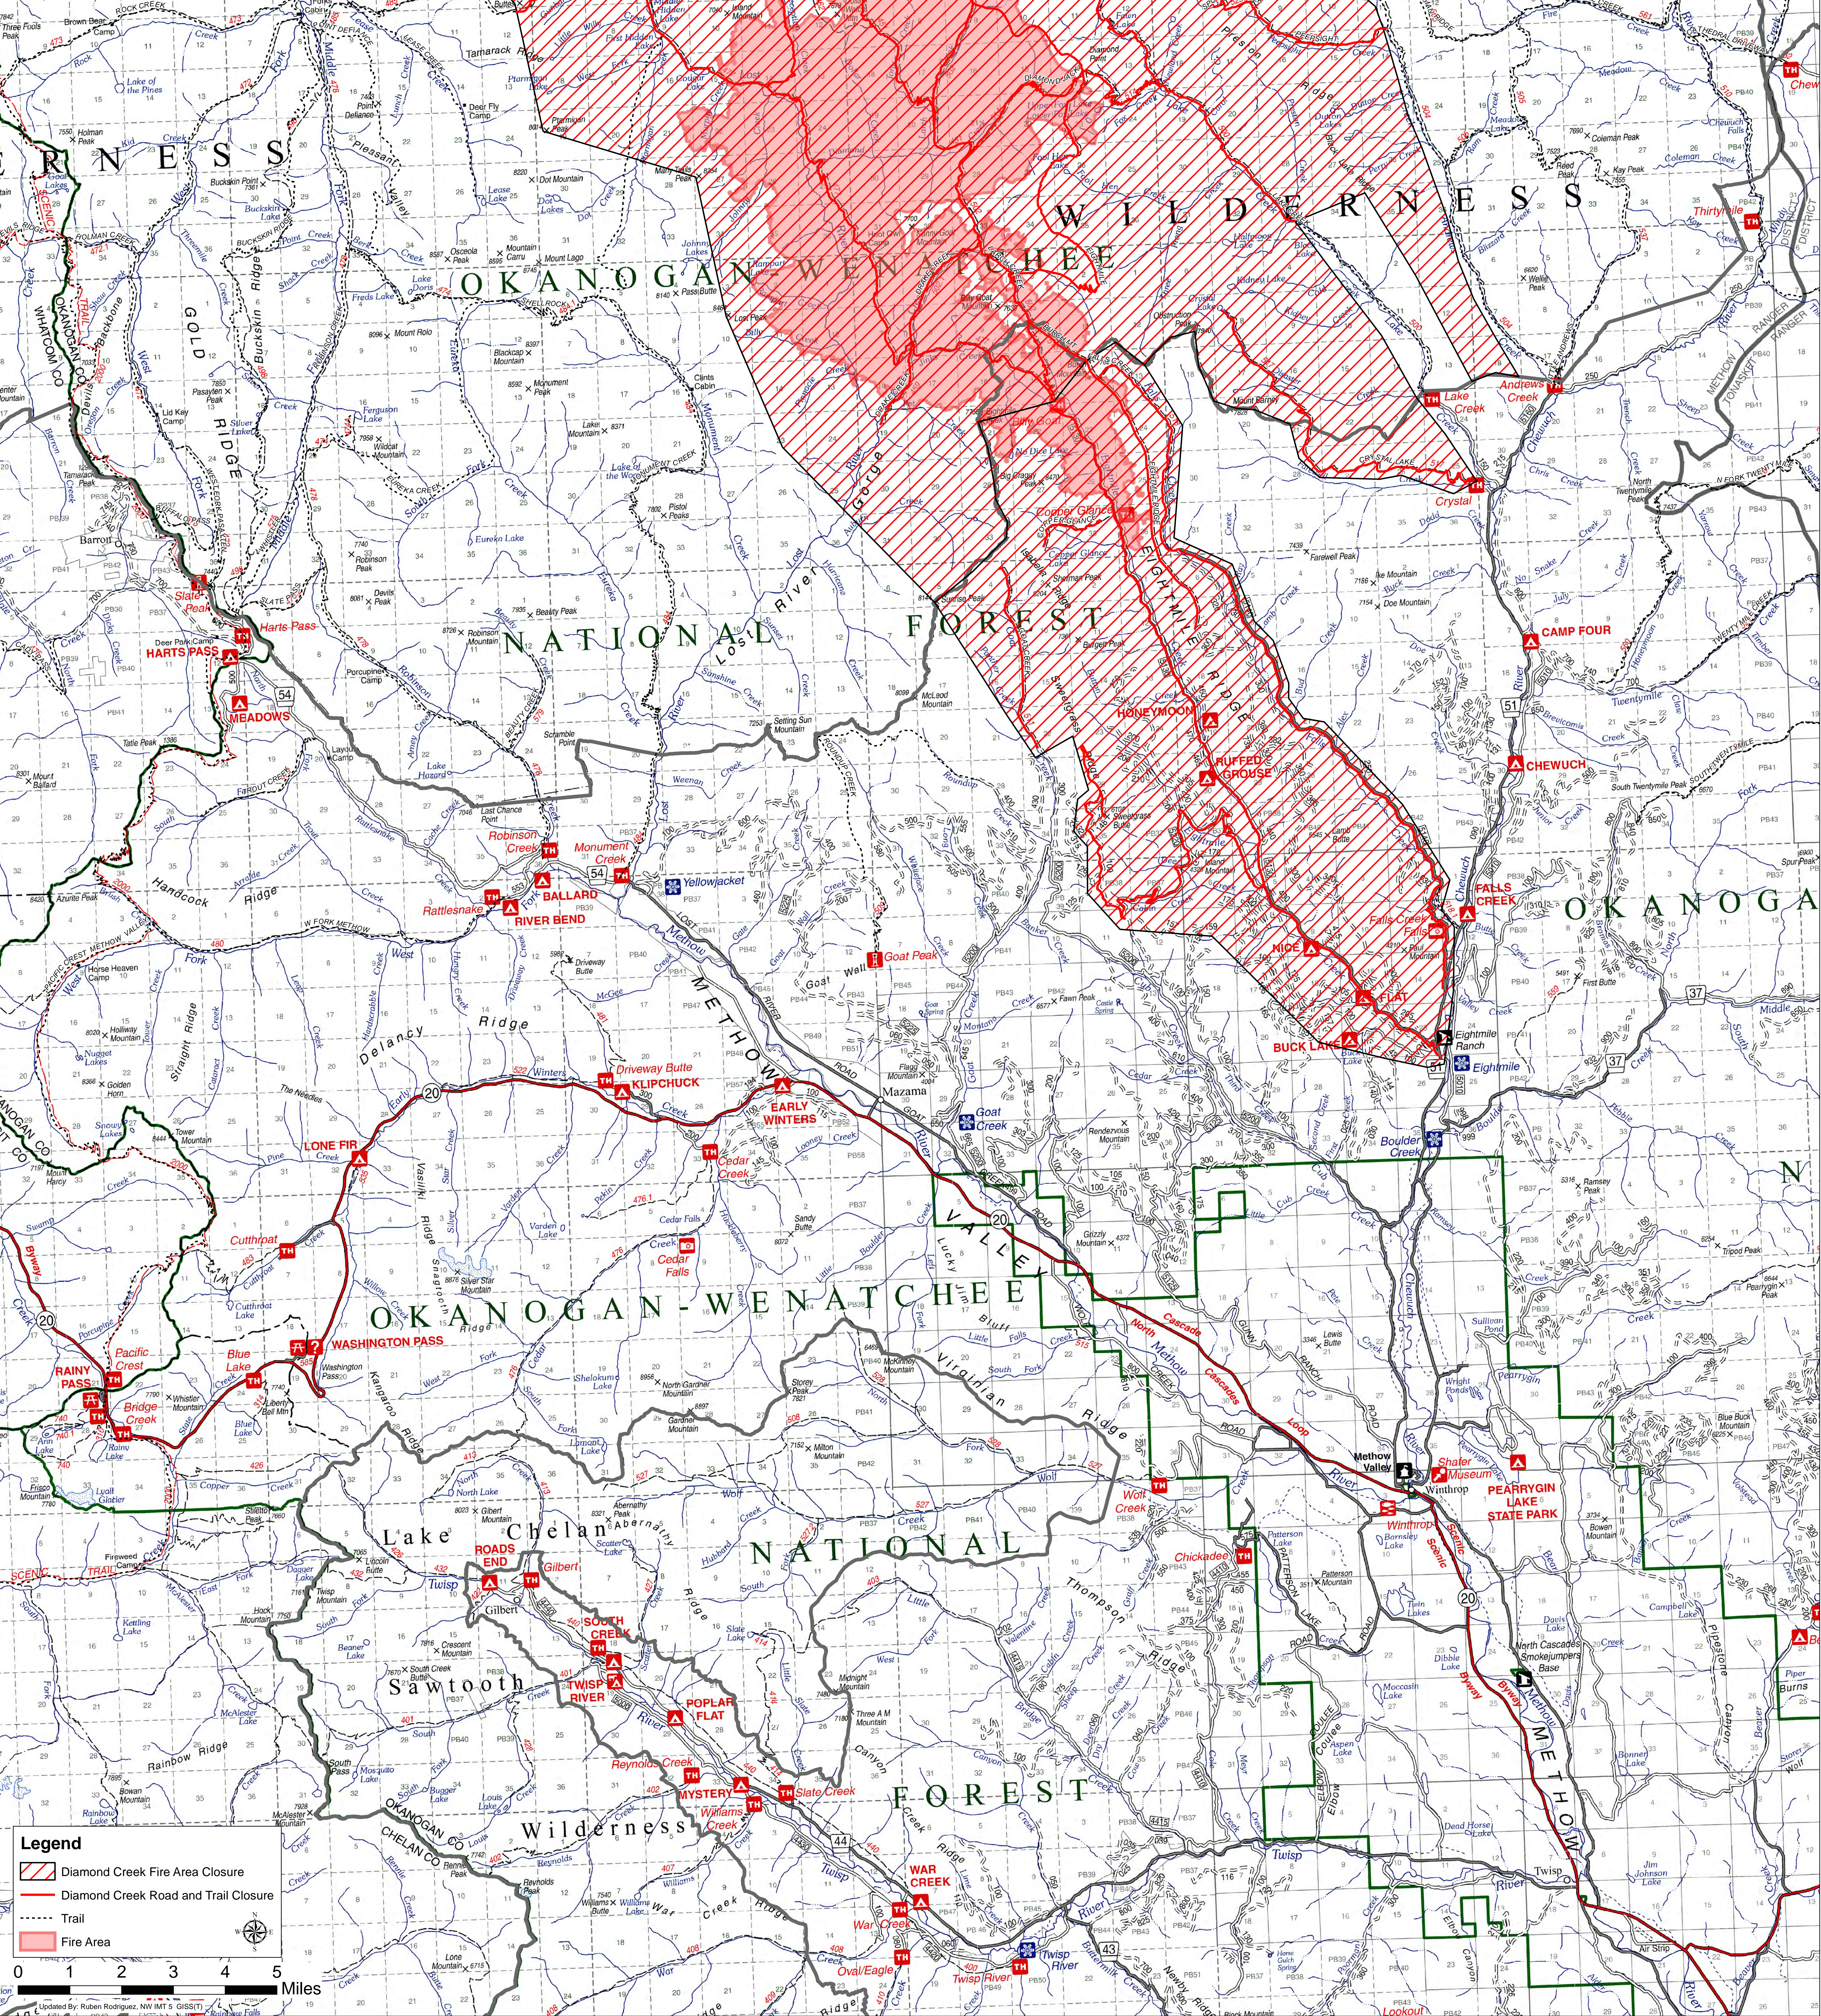

Diamond Creek Fire Closure Information Map

August 22, 2017
Fire perimeter
As of 8-22-17

Legend

- Diamond Creek Fire Area Closure
- Diamond Creek Road and Trail Closure
- Trail
- Fire Area

0 1 2 3 4 5 Miles

Updated By: Ruben Rodriguez, NW IMT 5, GIS(SI)