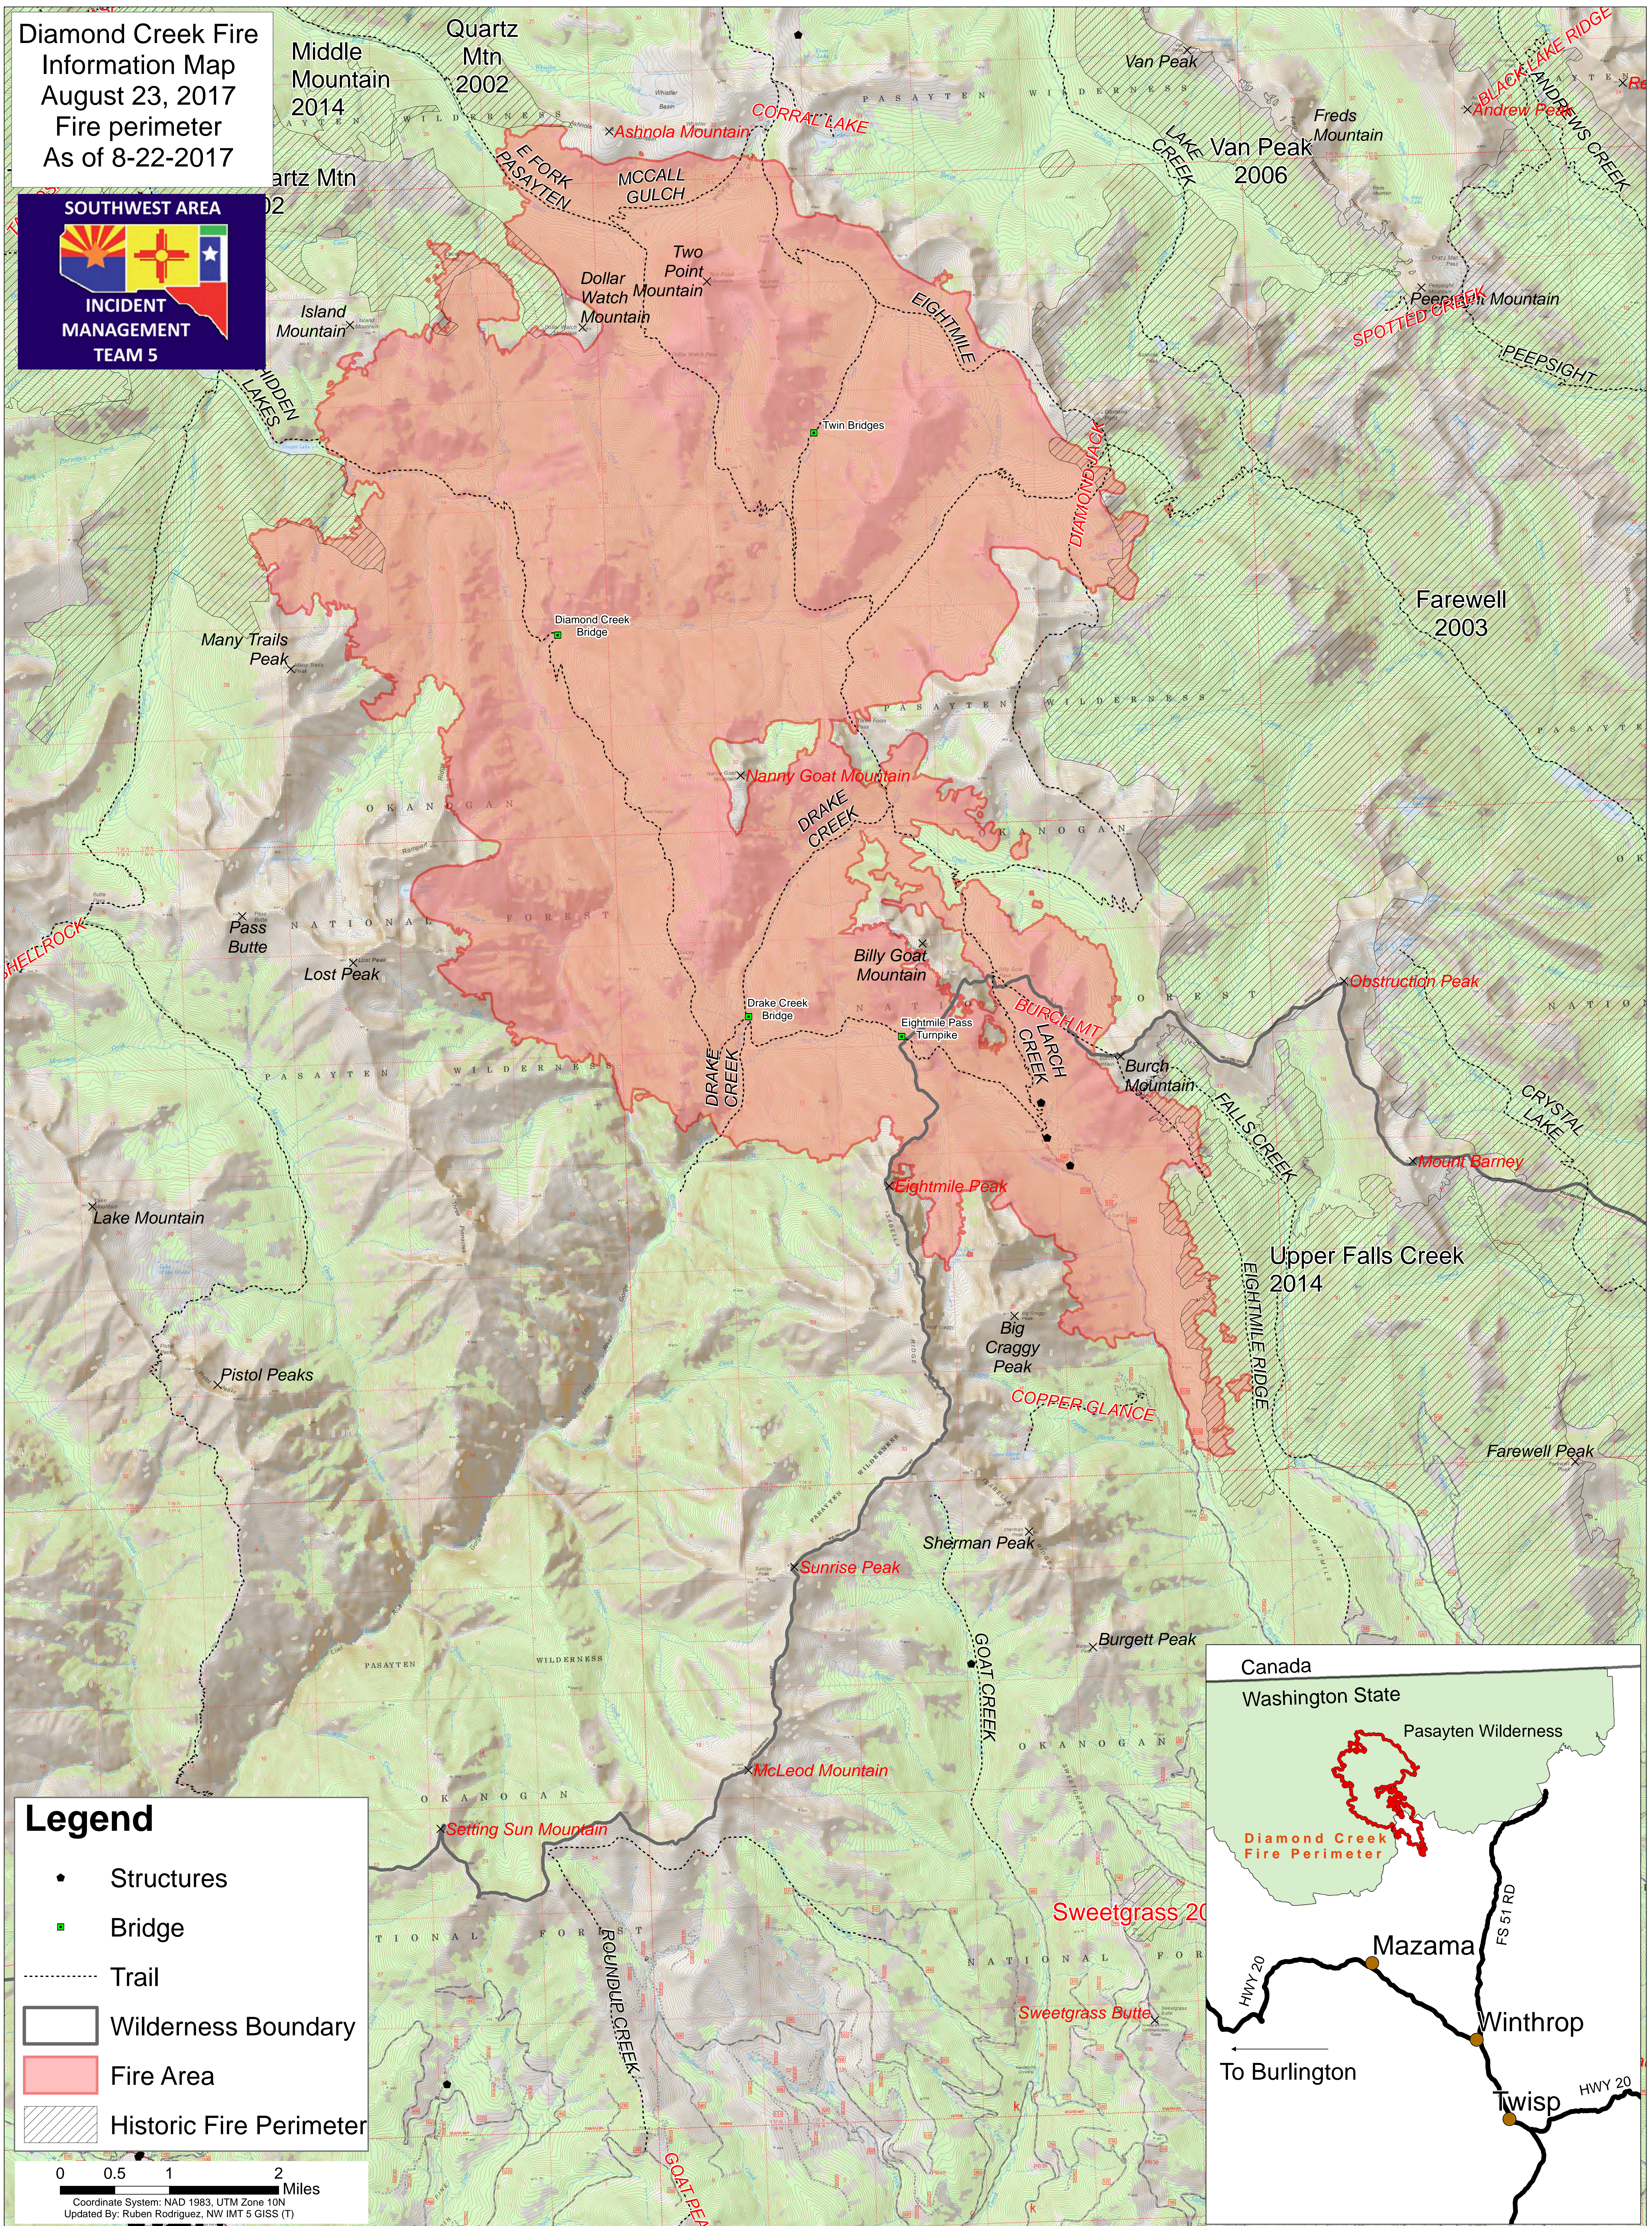

**Diamond Creek Fire  
Information Map  
August 23, 2017  
Fire perimeter  
As of 8-22-2017**

**Legend**

- Structures
- Bridge
- ..... Trail
- Wilderness Boundary
- Fire Area
- ▨ Historic Fire Perimeter