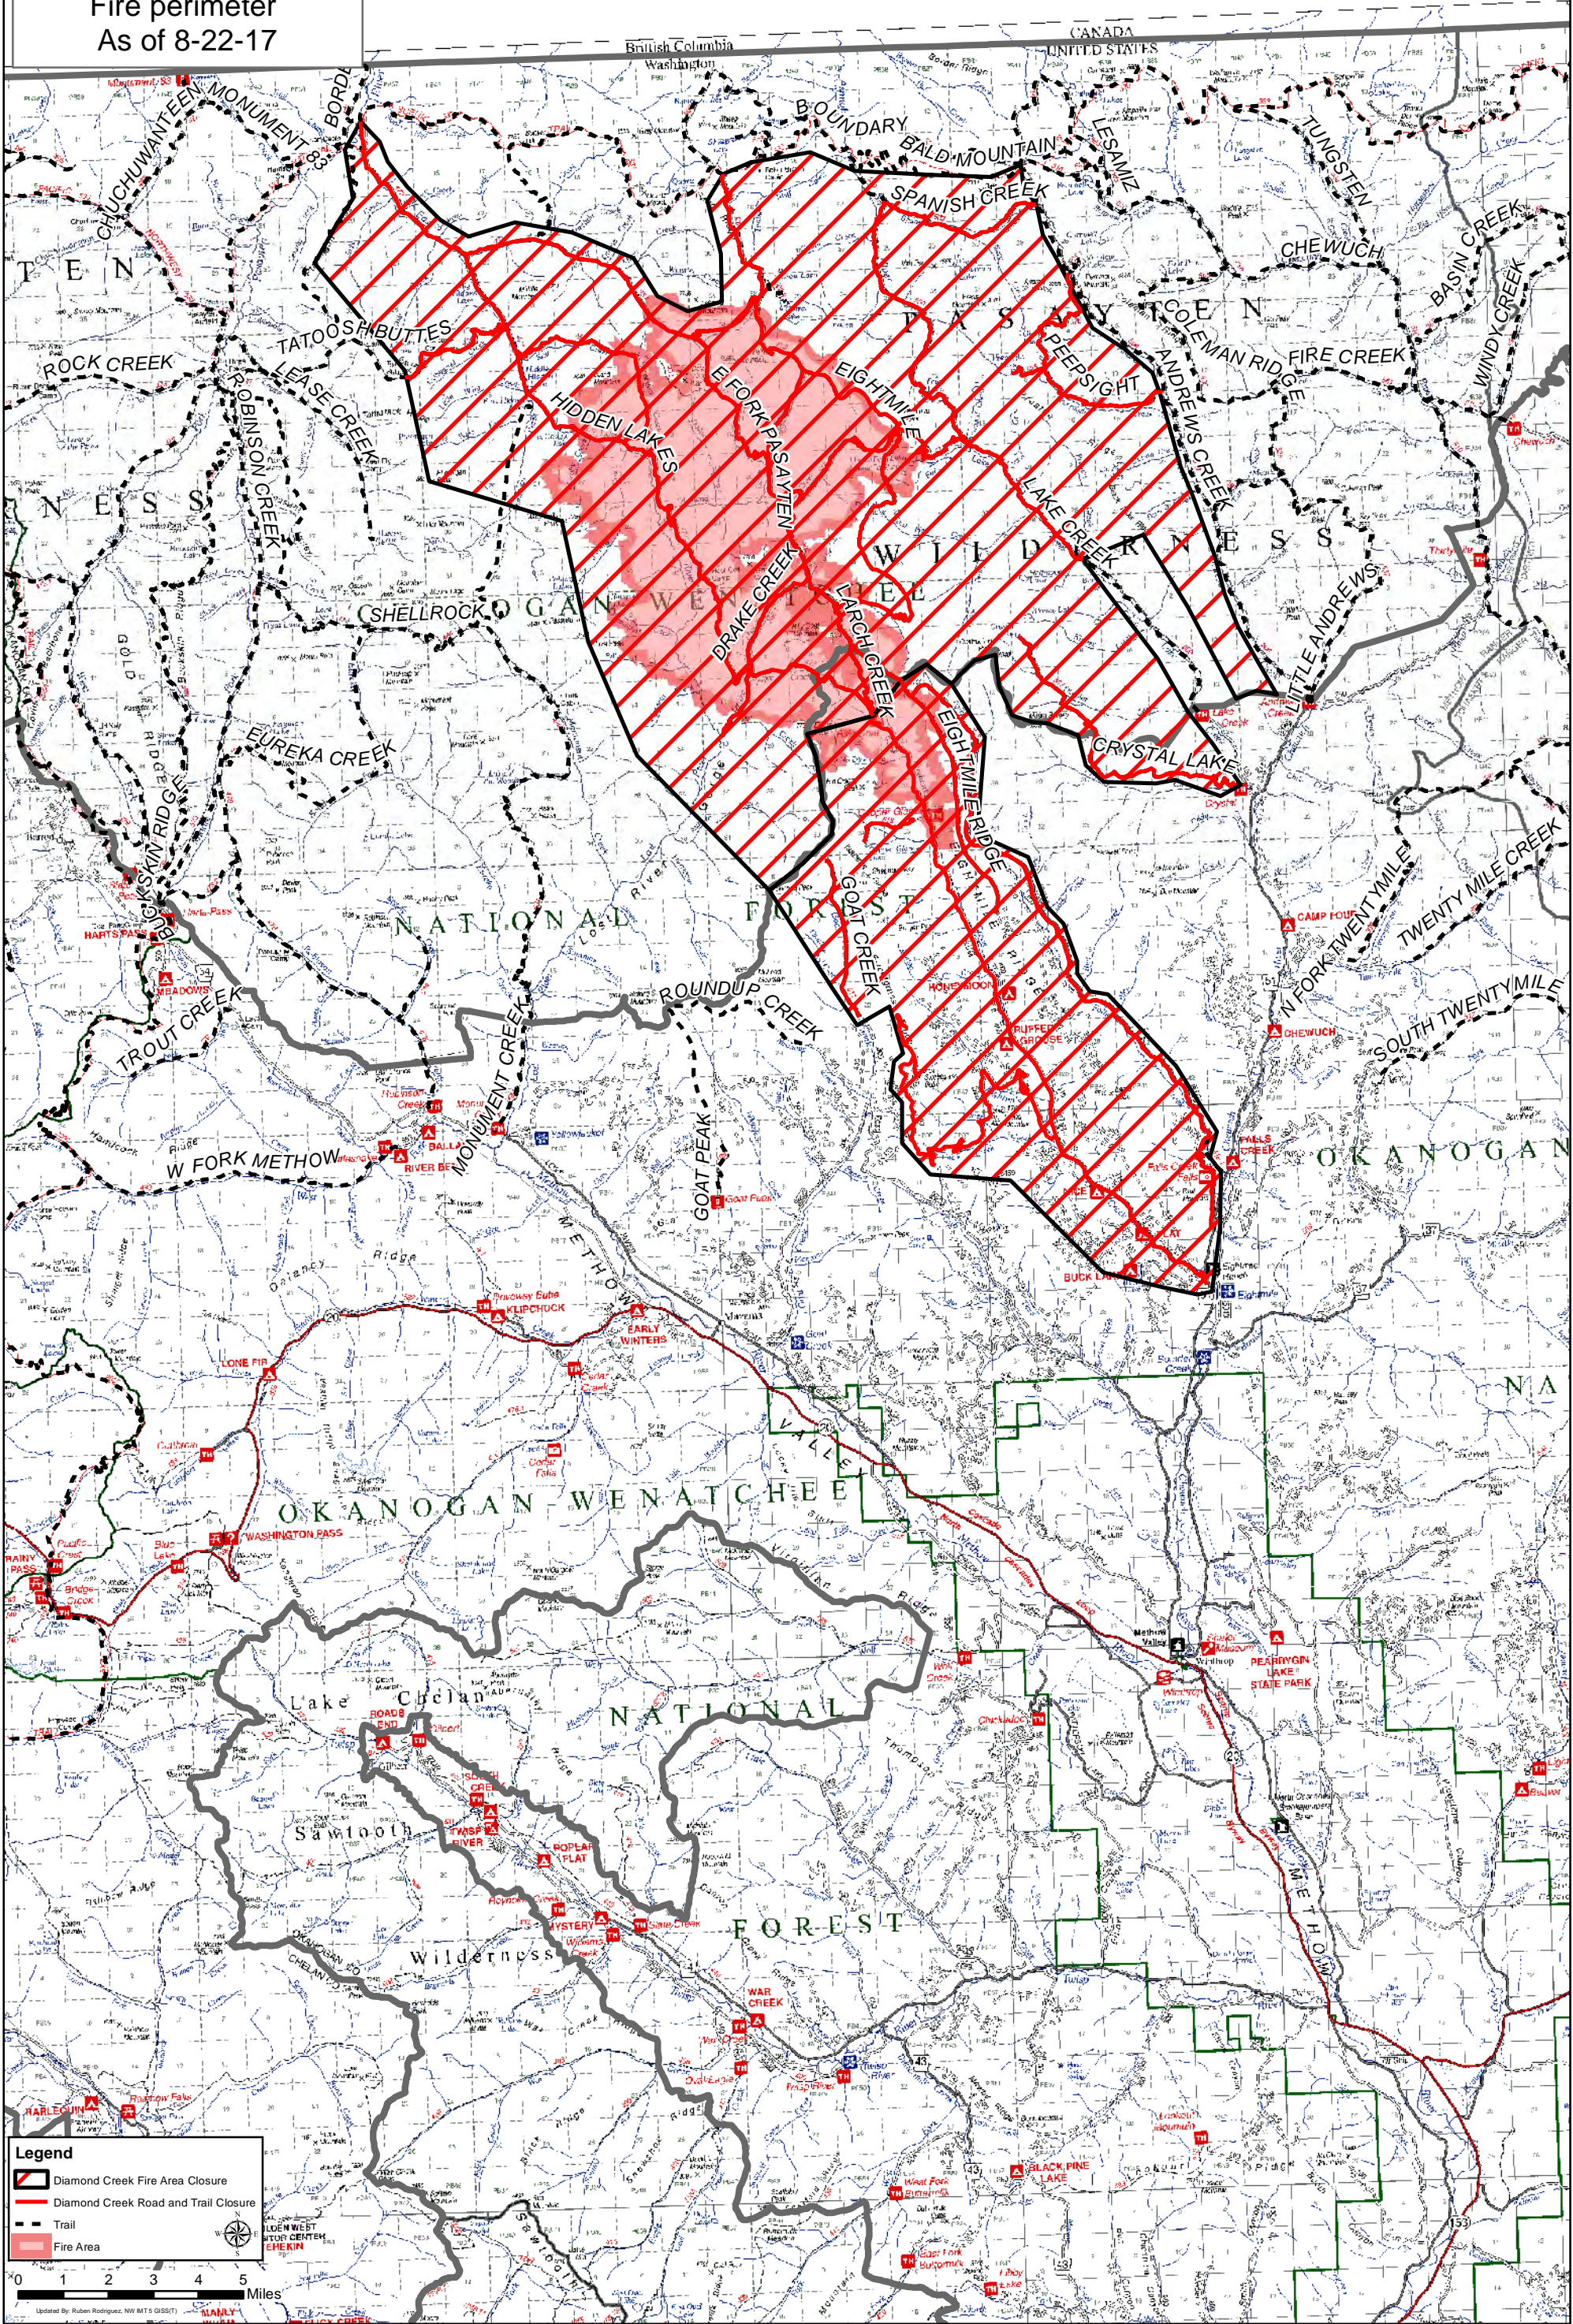

**Diamond Creek Fire
Closure Information Map
August 23, 2017
Fire perimeter
As of 8-22-17**

Legend

- Diamond Creek Fire Area Closure
- Diamond Creek Road and Trail Closure
- Trail
- Fire Area

0 1 2 3 4 5 Miles

Updated By: Ruben Rodriguez, NW MT S GISS(T)