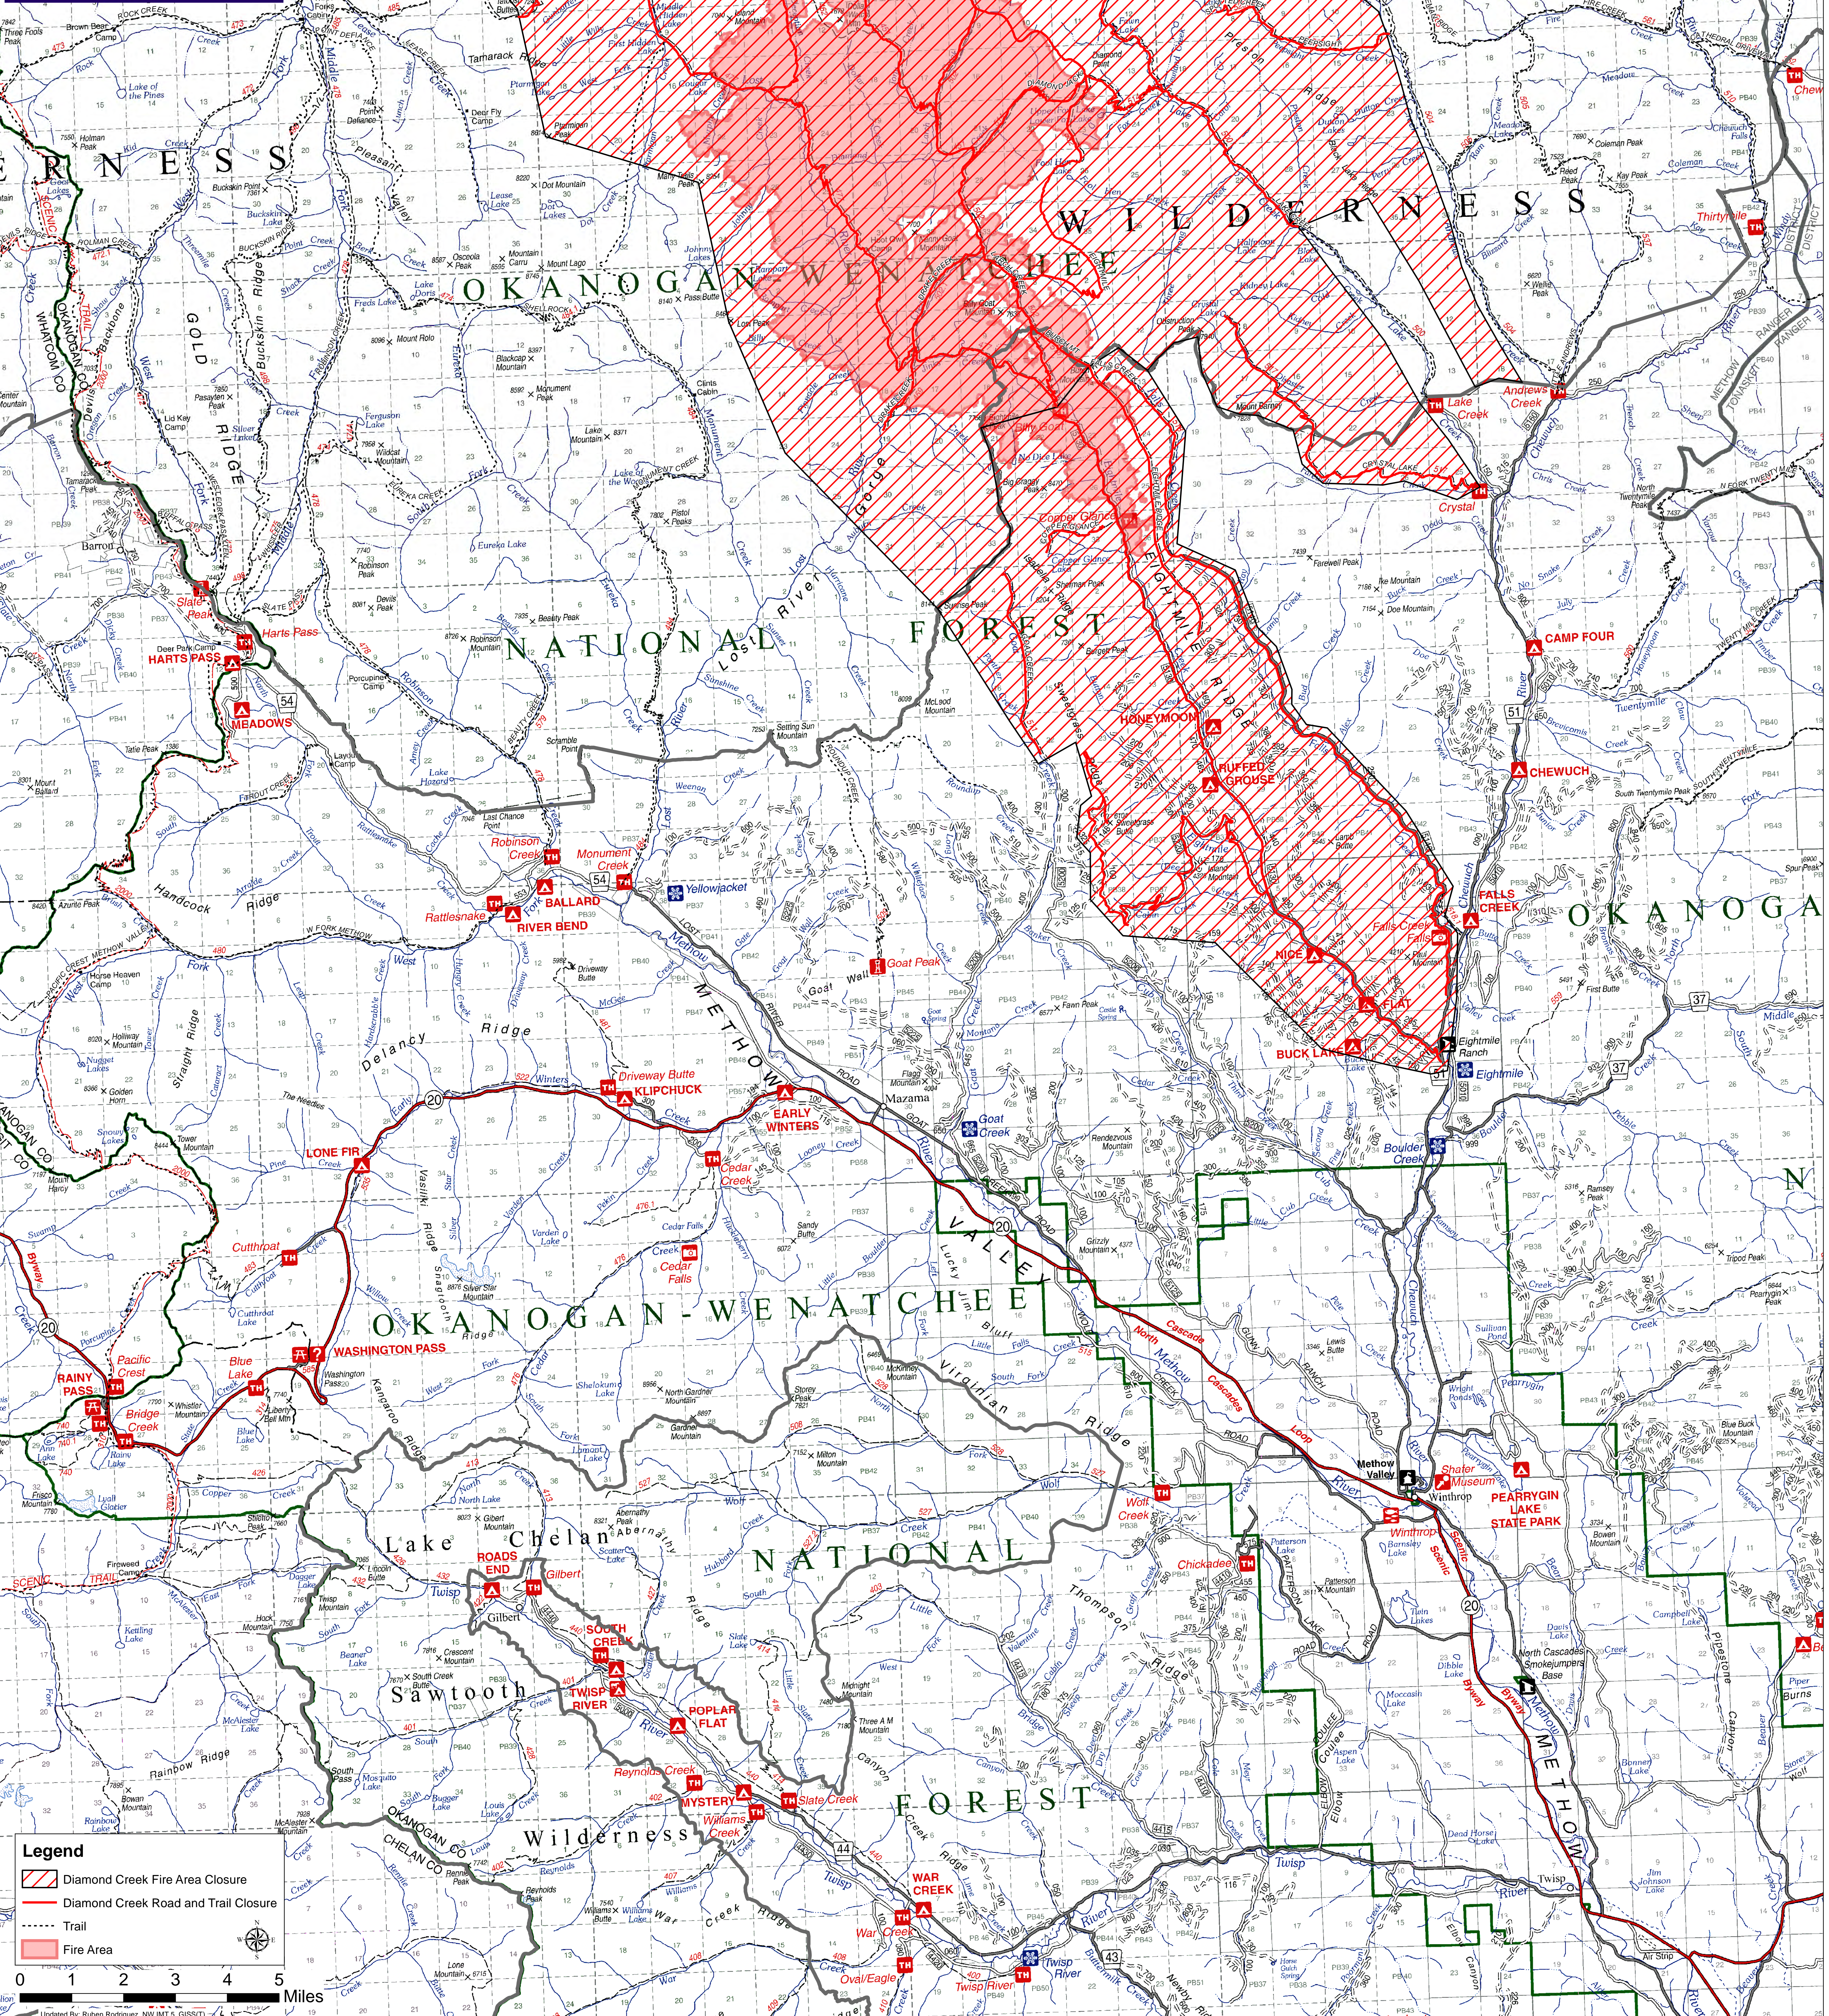

Diamond Creek Fire Closure Information Map

August 23, 2017
Fire perimeter
As of 8-22-17

SOUTHWEST AREA

INCIDENT MANAGEMENT TEAM 5

Legend

- Diamond Creek Fire Area Closure
- Diamond Creek Road and Trail Closure
- Trail
- Fire Area

0 1 2 3 4 5 Miles

Updated by: Ruben Rodriguez, NW IMT 5, GISSTI