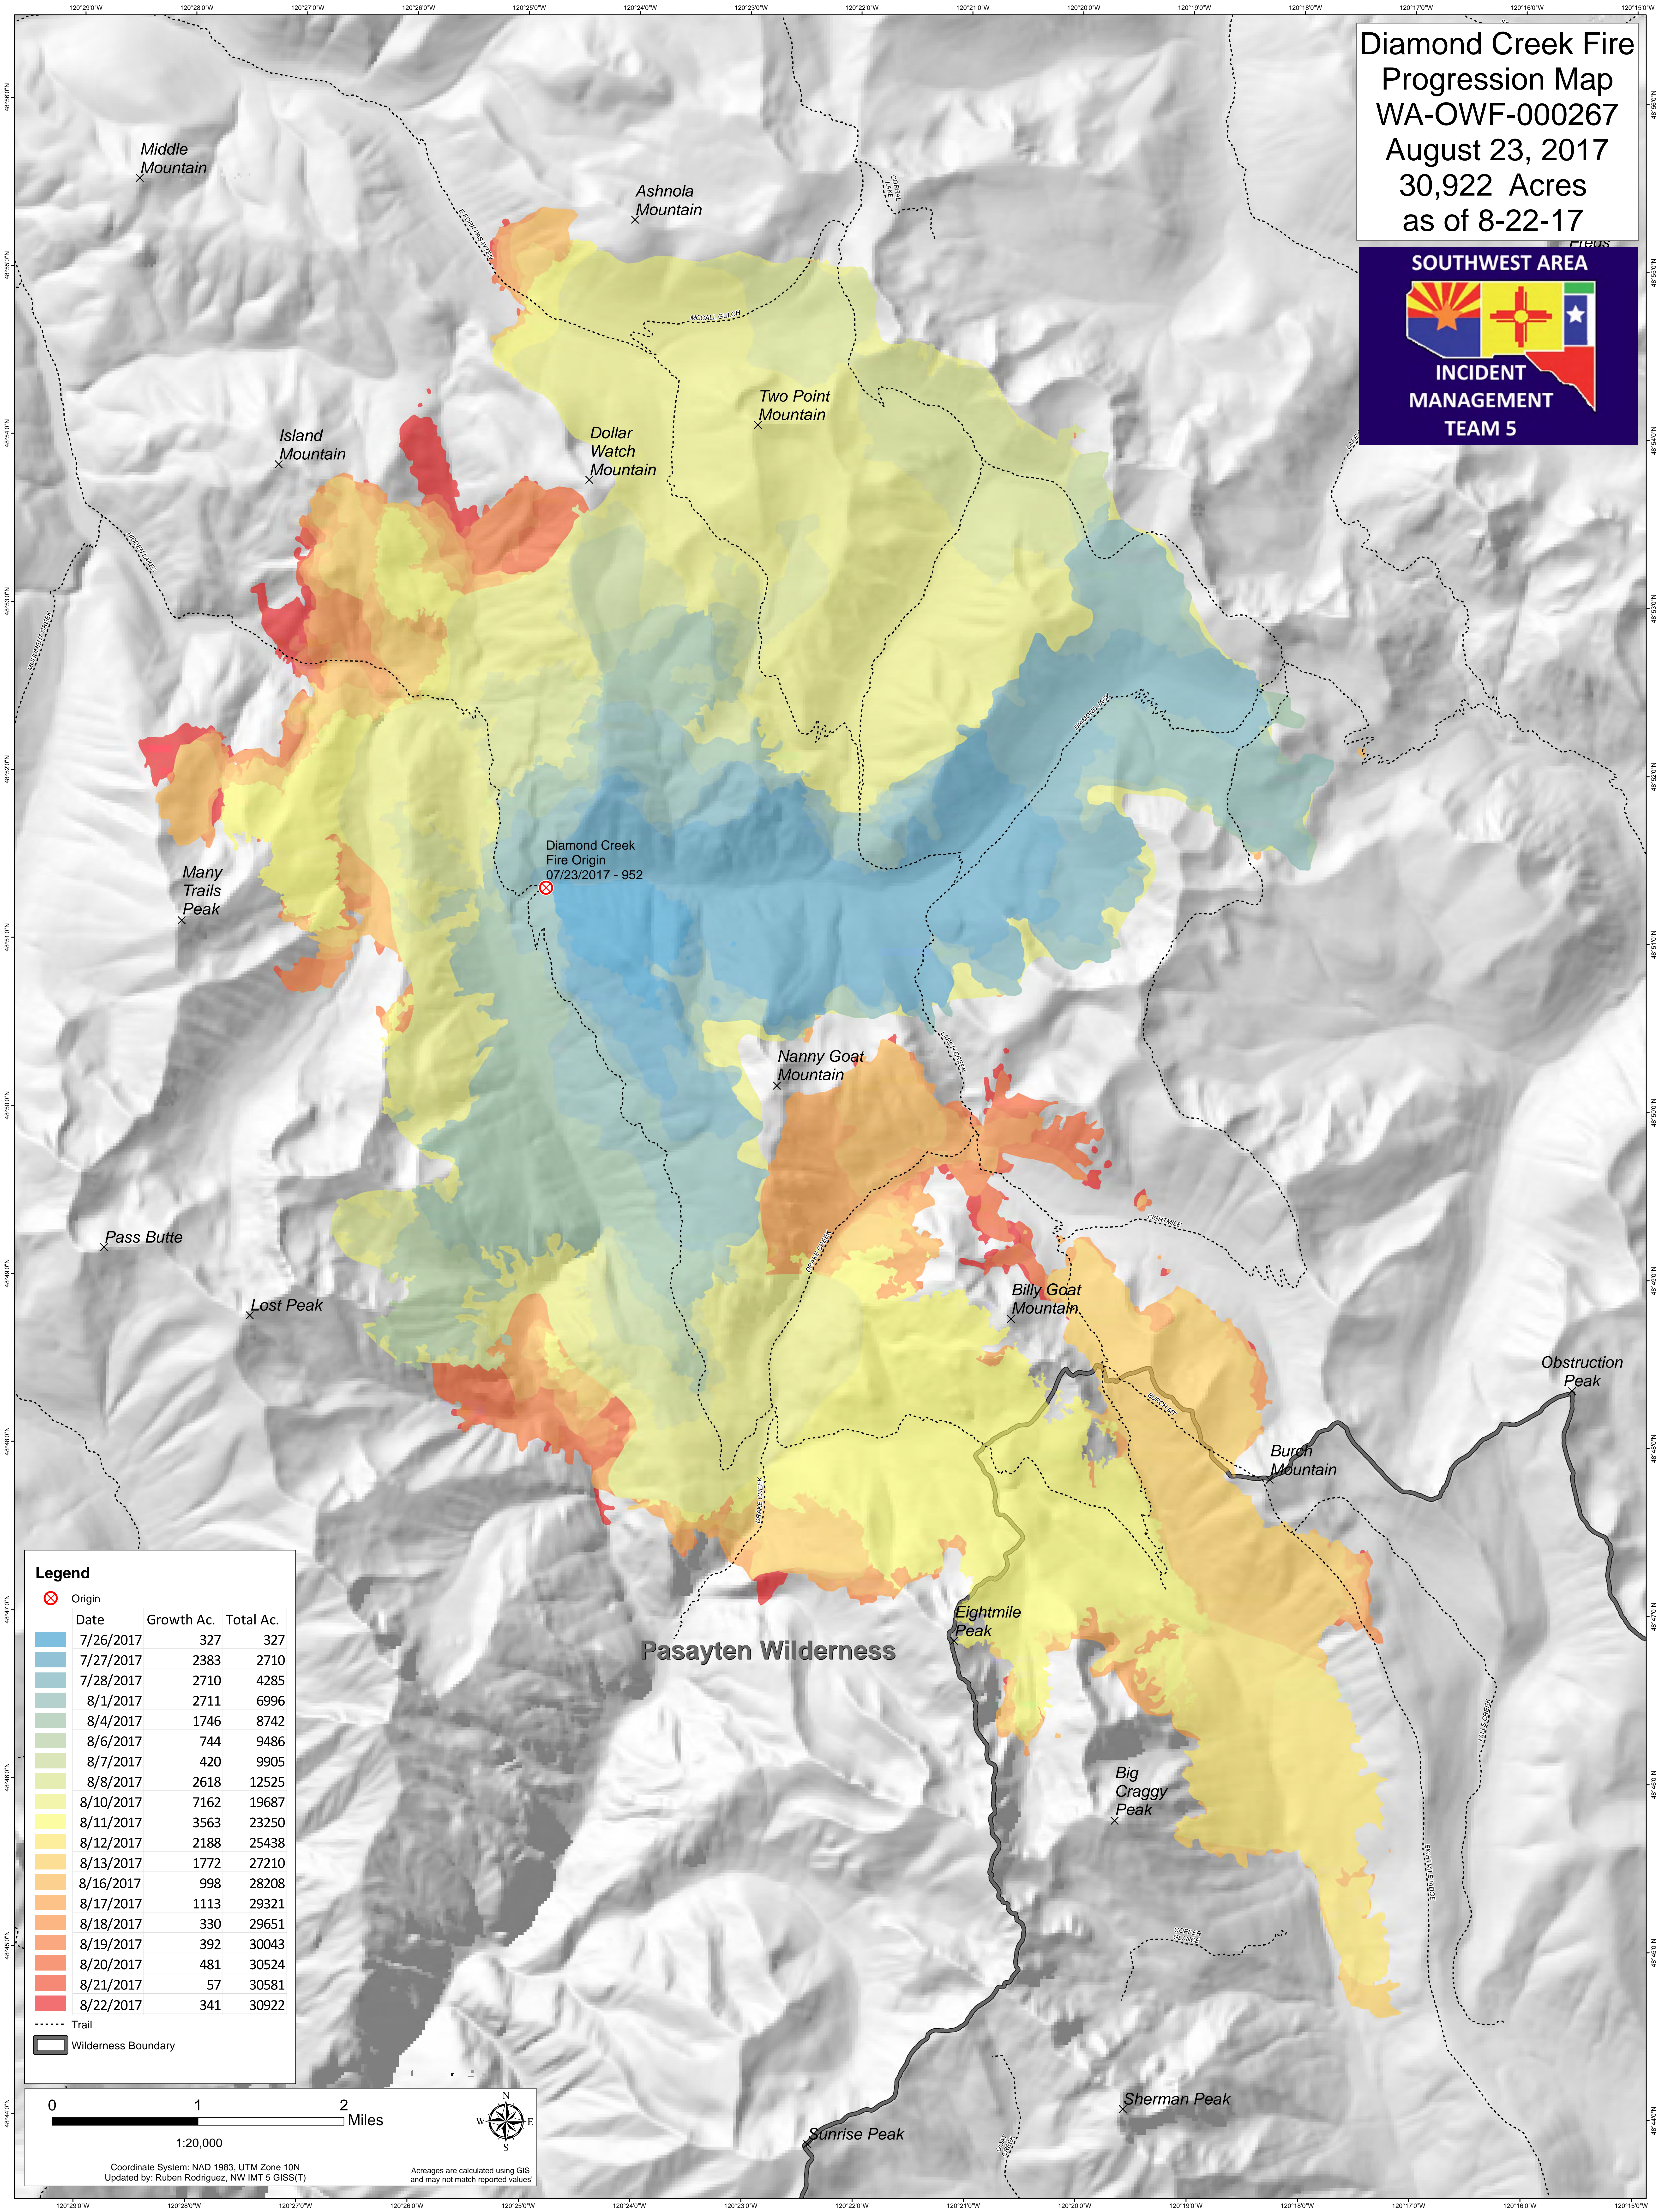

**Diamond Creek Fire
Progression Map
WA-OWF-000267
August 23, 2017
30,922 Acres
as of 8-22-17**

SOUTHWEST AREA

**INCIDENT
MANAGEMENT
TEAM 5**

Legend

- Origin

Date	Growth Ac.	Total Ac.
7/26/2017	327	327
7/27/2017	2383	2710
7/28/2017	2710	4285
8/1/2017	2711	6996
8/4/2017	1746	8742
8/6/2017	744	9486
8/7/2017	420	9905
8/8/2017	2618	12525
8/10/2017	7162	19687
8/11/2017	3563	23250
8/12/2017	2188	25438
8/13/2017	1772	27210
8/16/2017	998	28208
8/17/2017	1113	29321
8/18/2017	330	29651
8/19/2017	392	30043
8/20/2017	481	30524
8/21/2017	57	30581
8/22/2017	341	30922

- Trail
- Wilderness Boundary

Coordinate System: NAD 1983, UTM Zone 10N
Updated by: Ruben Rodriguez, NW IMT 5 GIS(T)

Acres are calculated using GIS
and may not match reported values