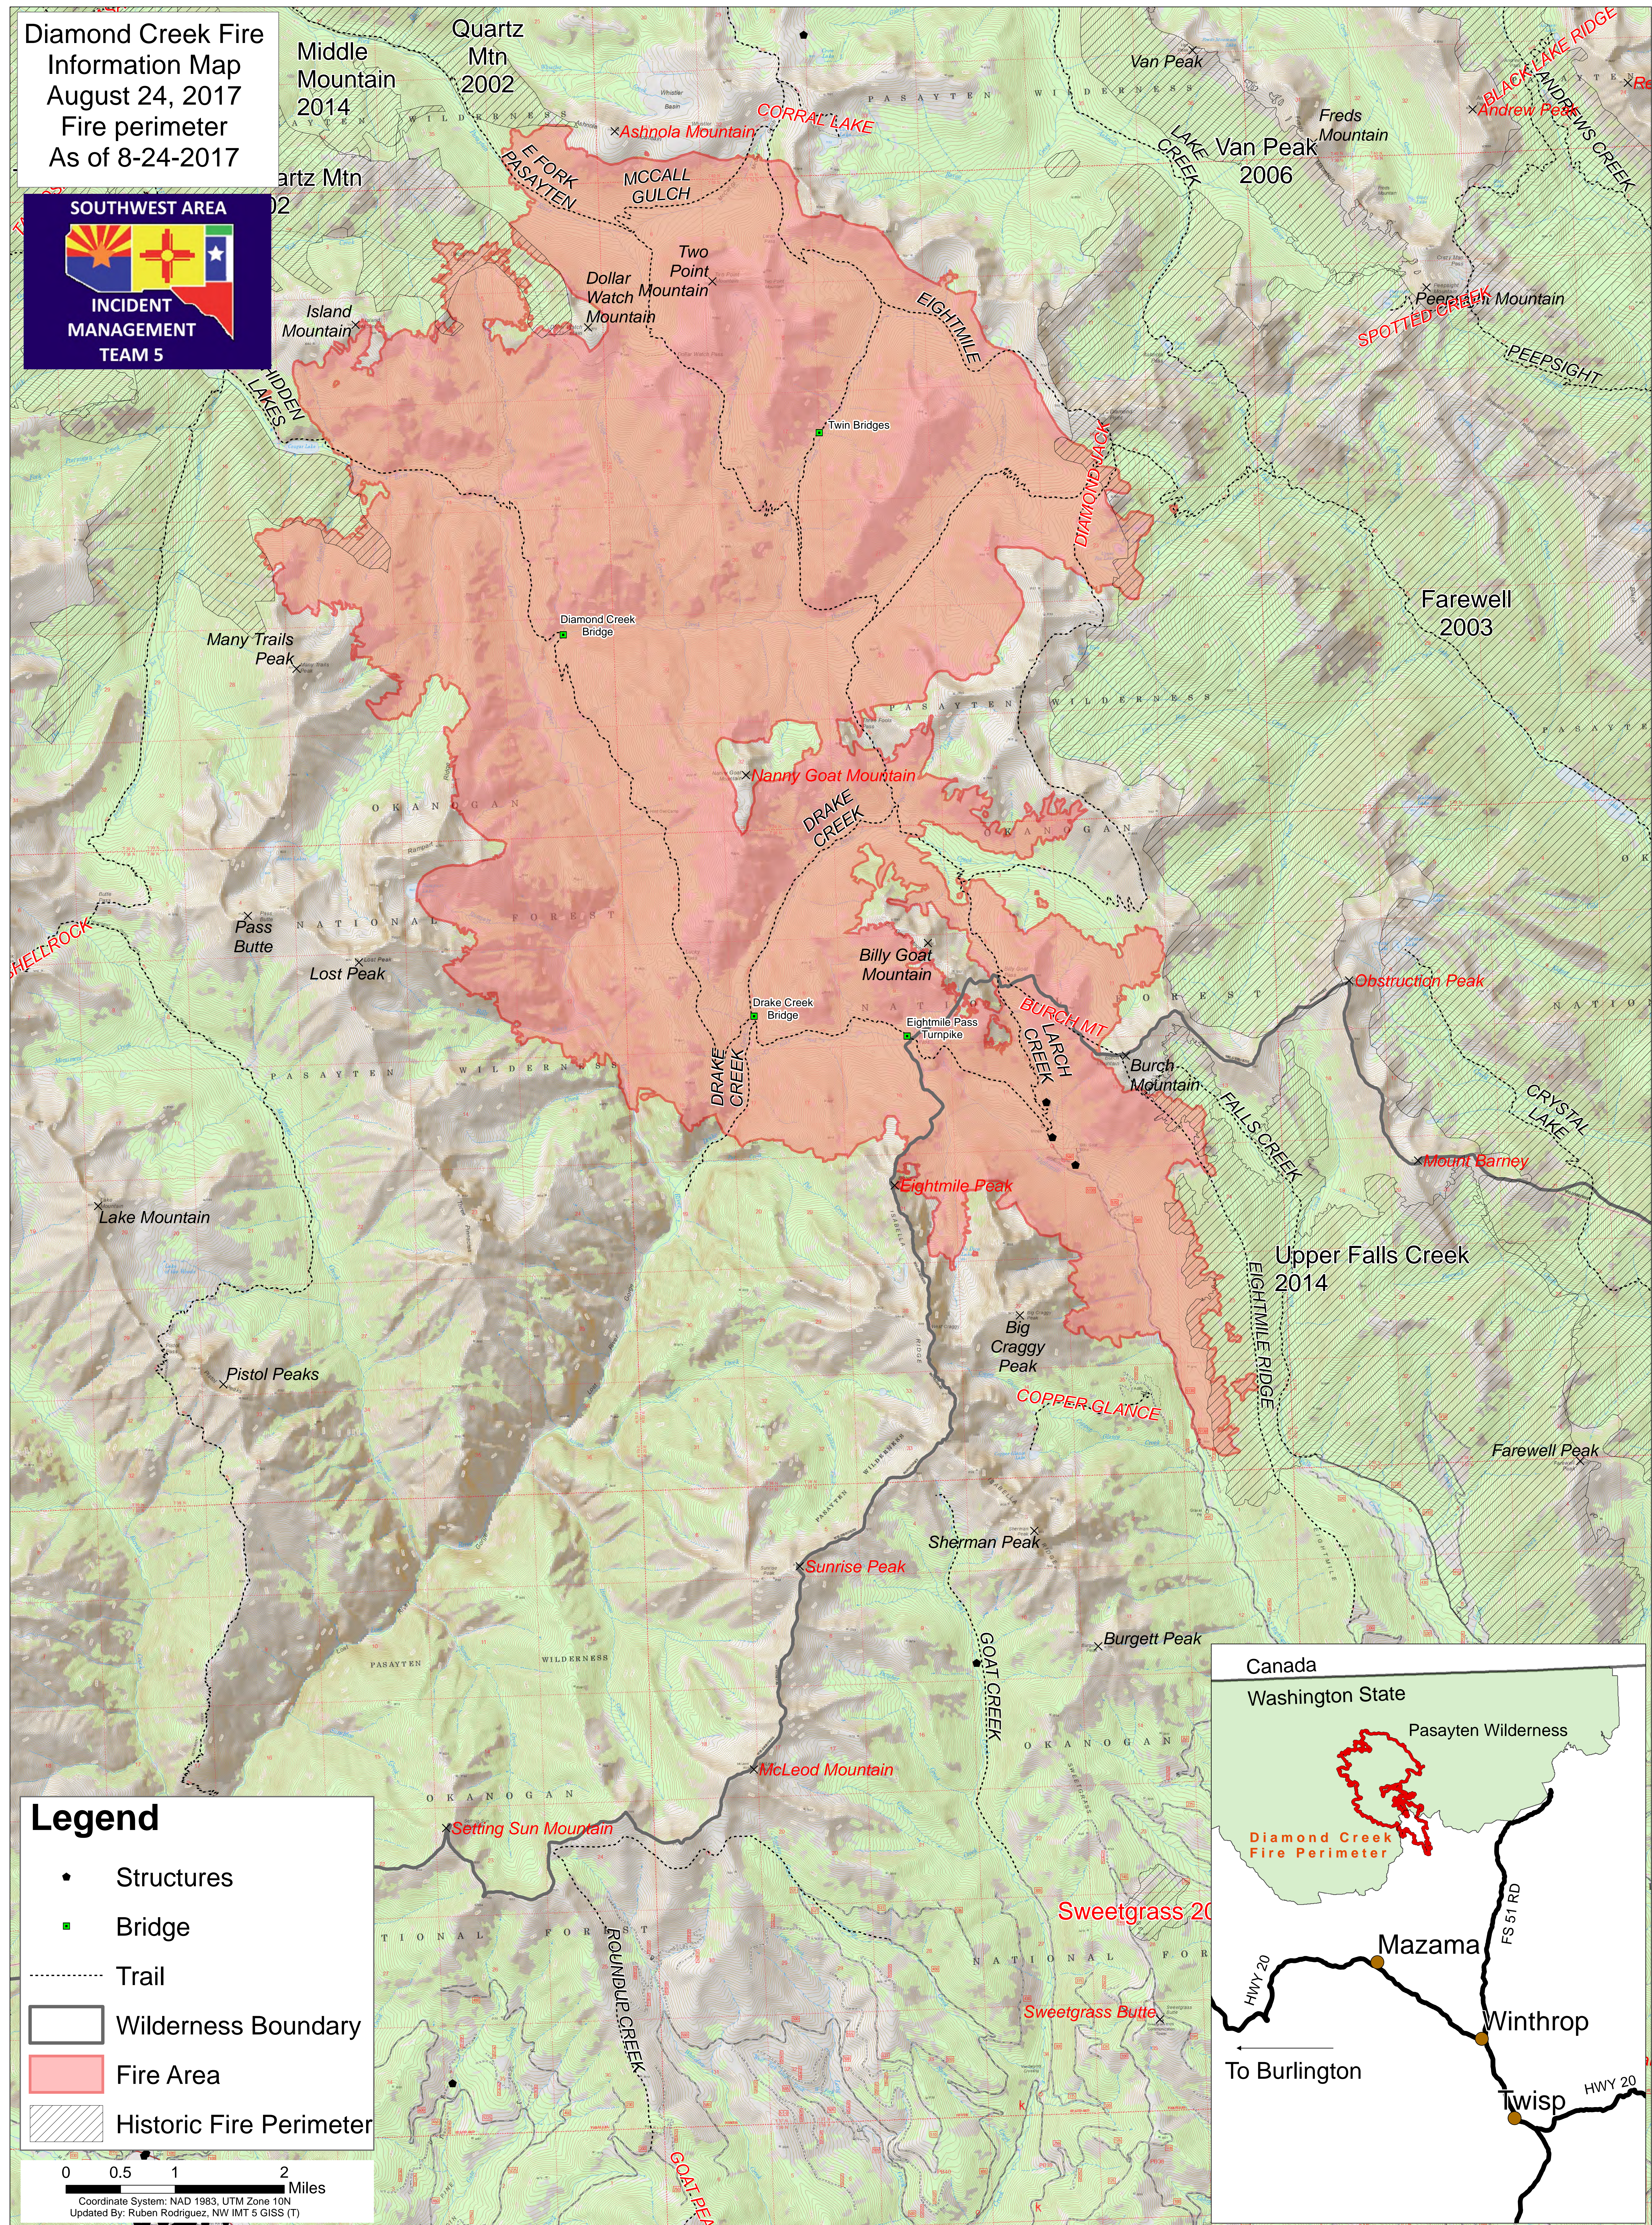

**Diamond Creek Fire
Information Map
August 24, 2017
Fire perimeter
As of 8-24-2017**

Legend

- Structures
- Bridge
- Trail
- ▭ Wilderness Boundary
- Fire Area
- ▨ Historic Fire Perimeter

0 0.5 1 2 Miles
Coordinate System: NAD 1983, UTM Zone 10N
Updated By: Ruben Rodriguez, NW IMT 5 GISS (T)