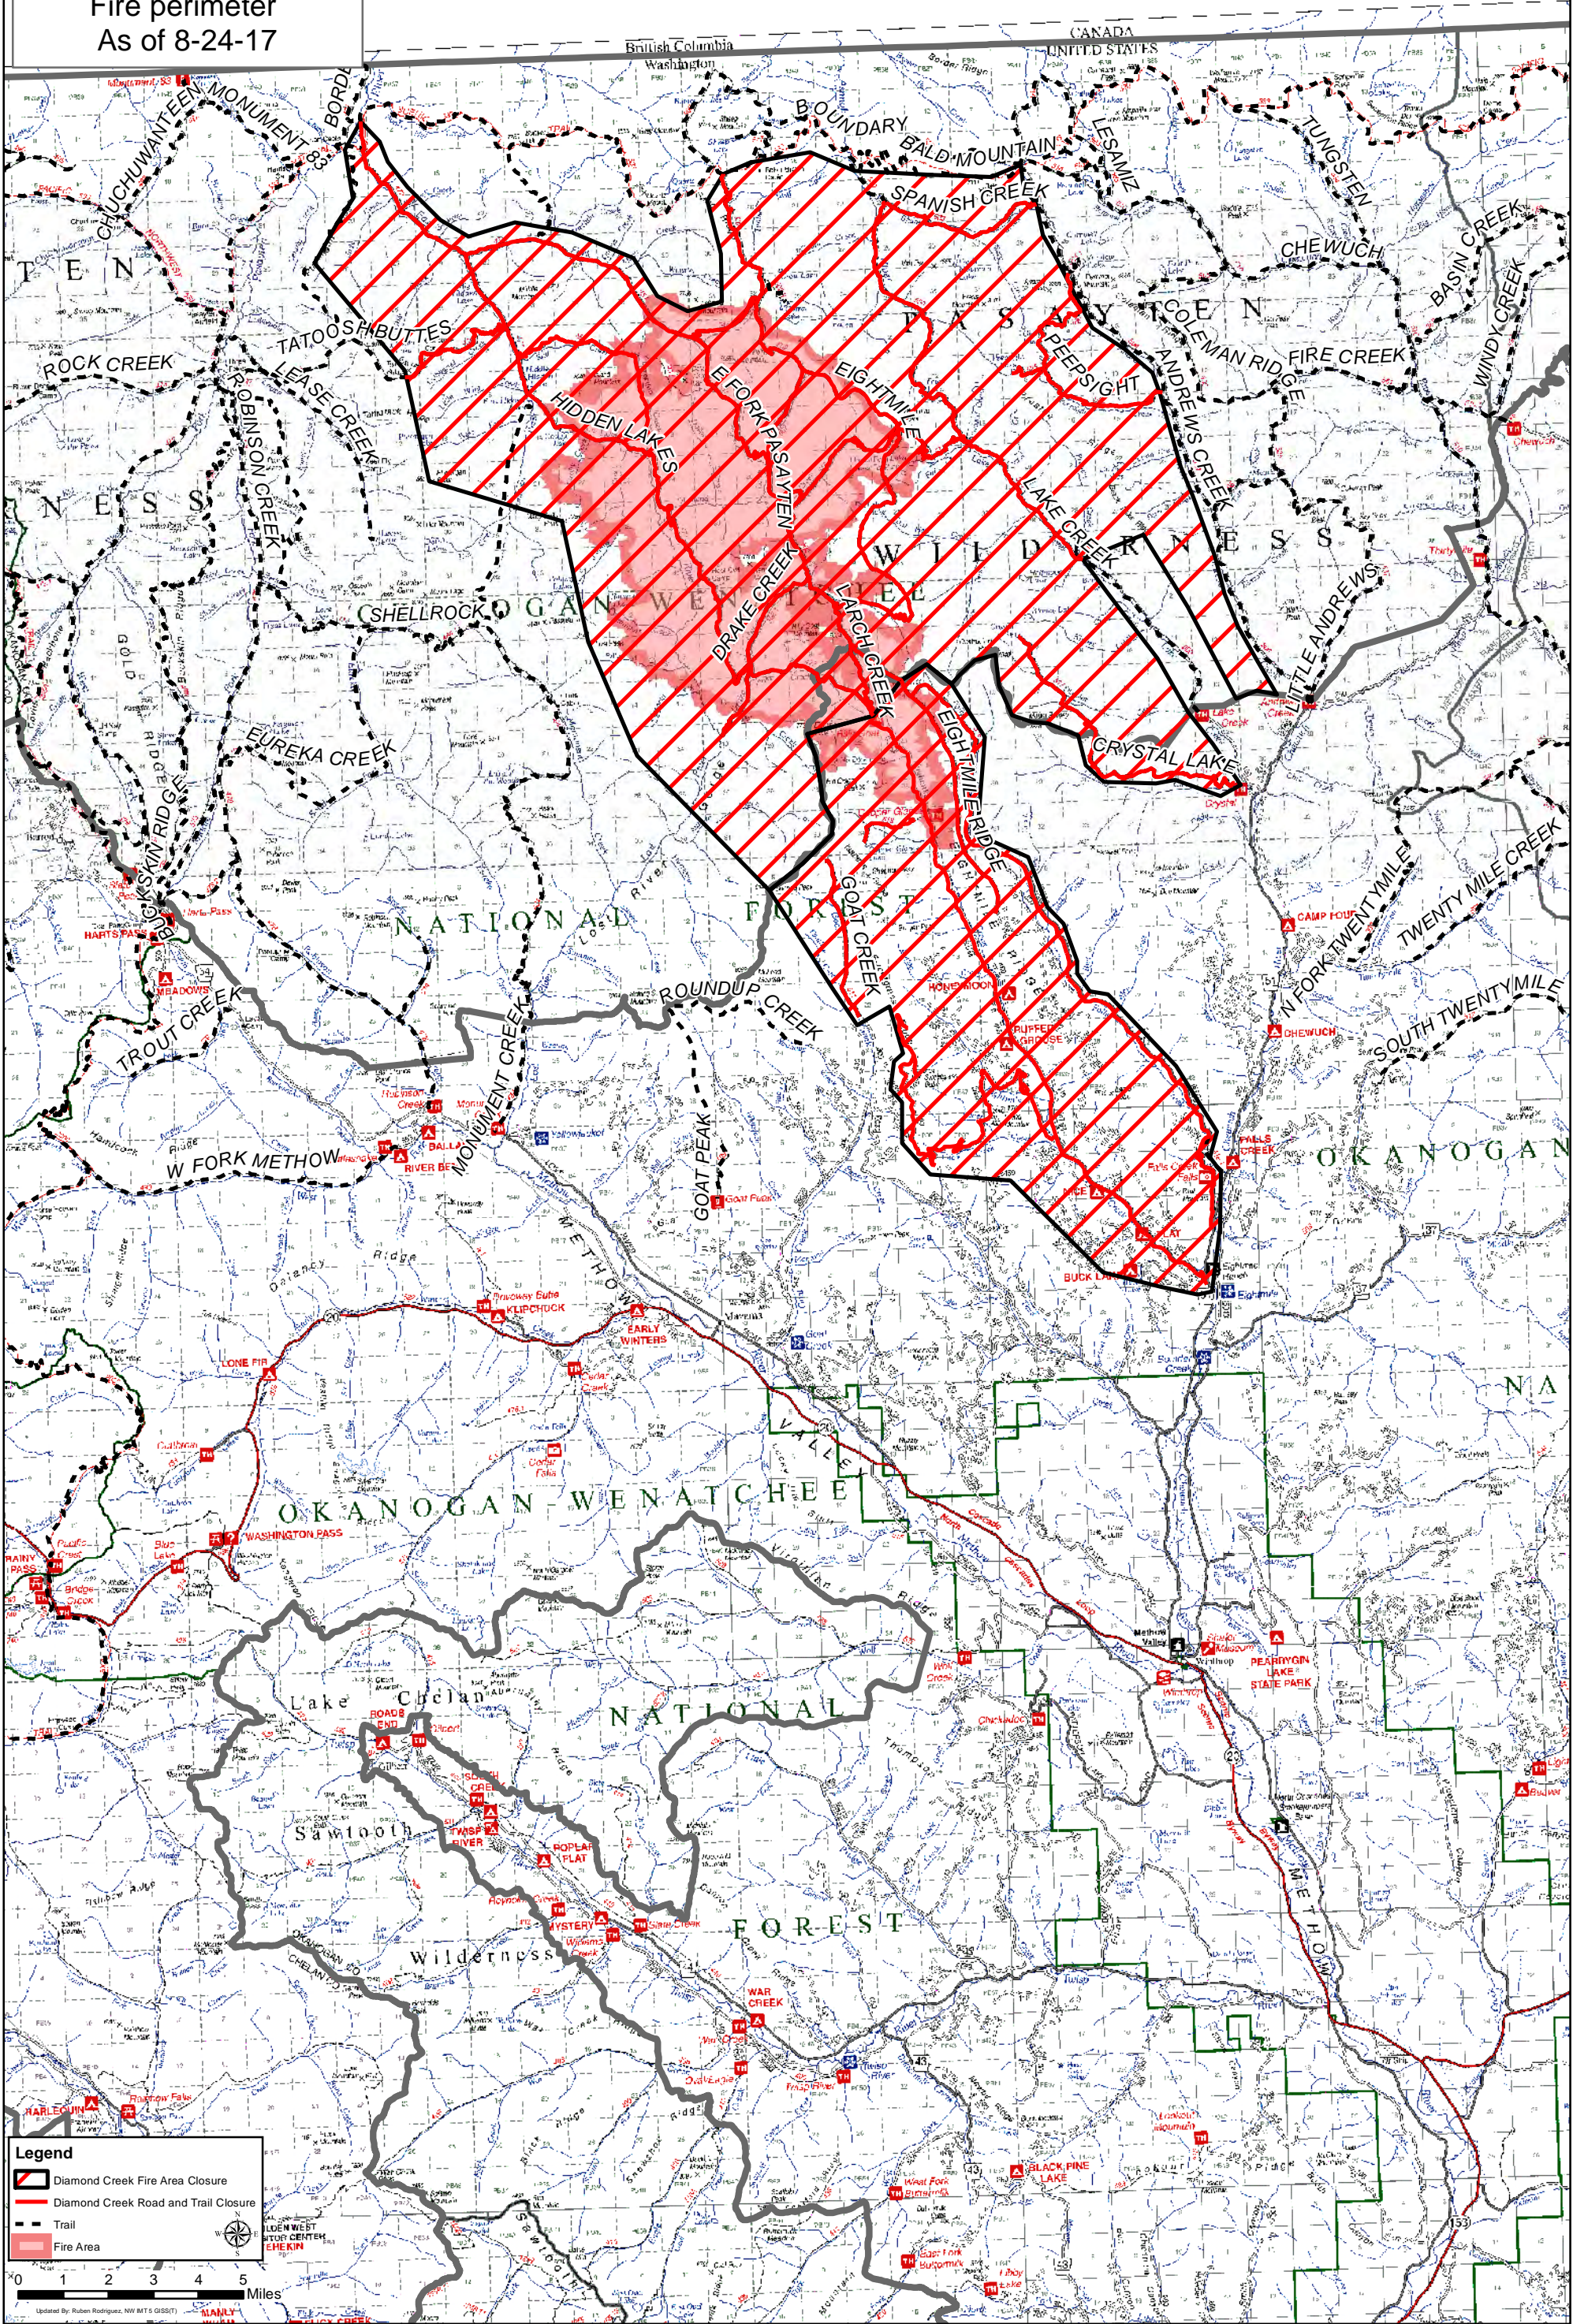

**Diamond Creek Fire  
Closure Information Map  
August 24, 2017  
Fire perimeter  
As of 8-24-17**

**Legend**

- Diamond Creek Fire Area Closure
- Diamond Creek Road and Trail Closure
- Trail
- Fire Area

0 1 2 3 4 5 Miles

Updated By: Ruben Rodriguez, NW MT S GISST