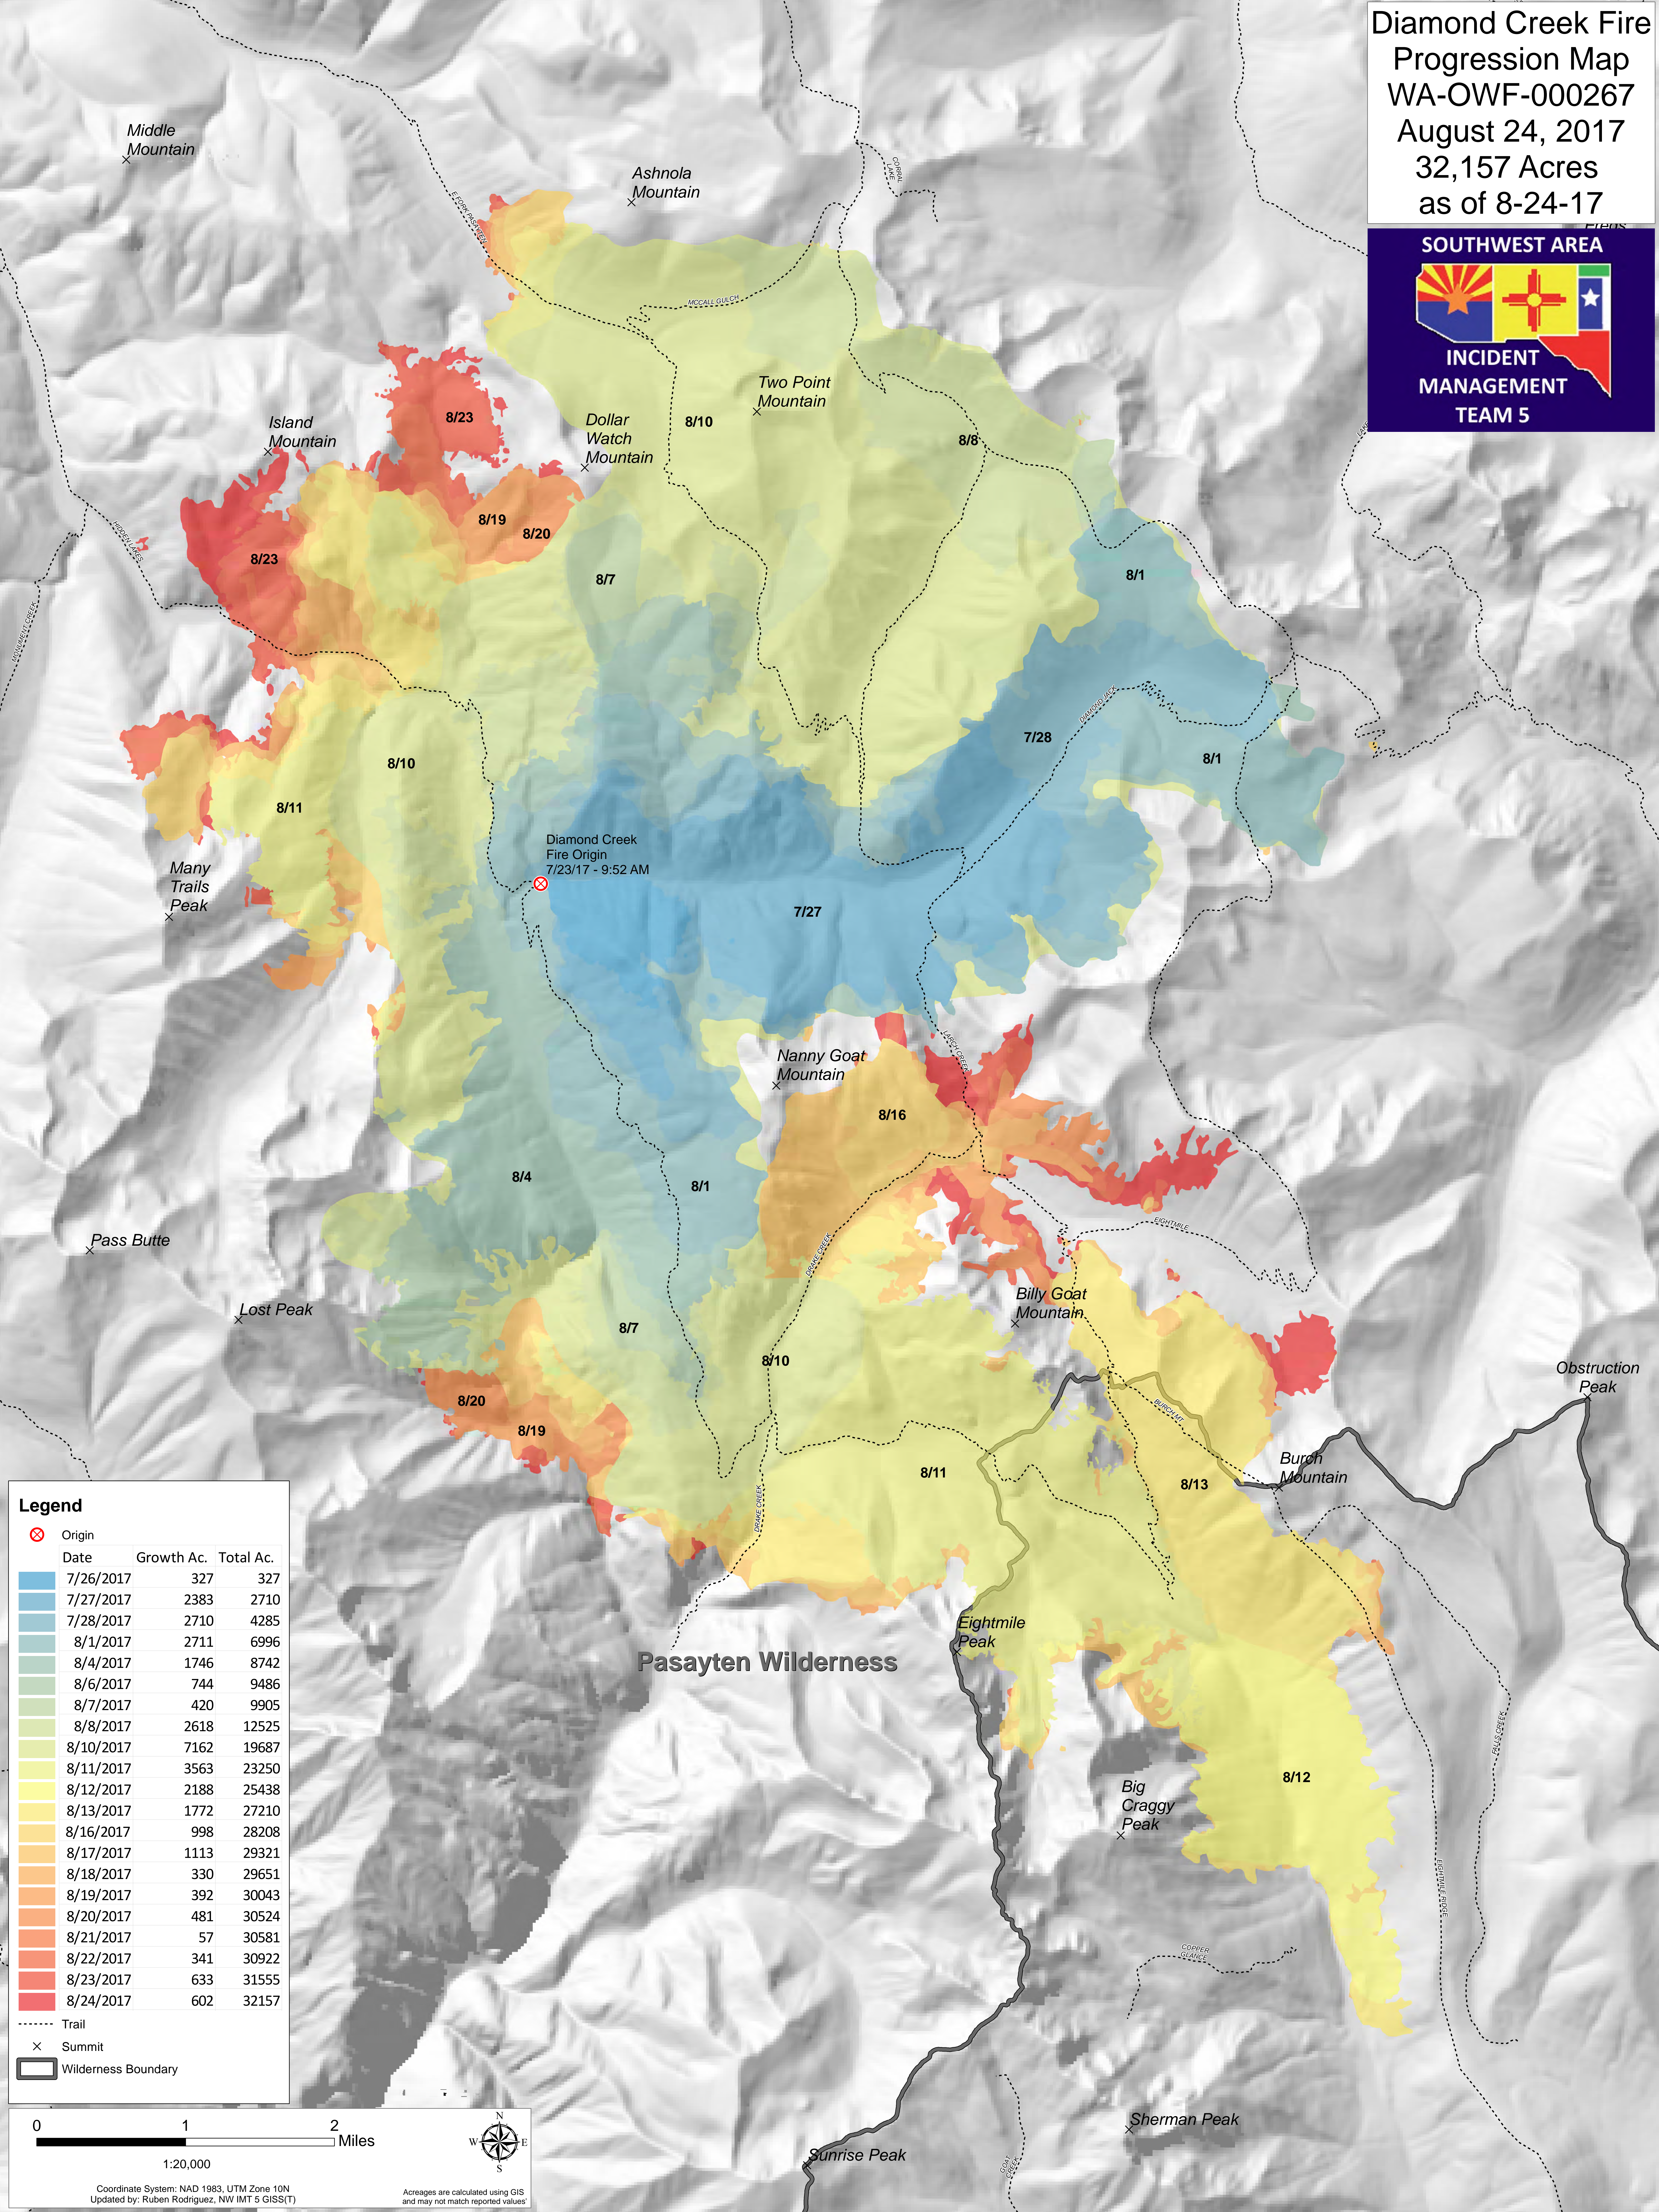

**Diamond Creek Fire
Progression Map
WA-OWF-000267
August 24, 2017
32,157 Acres
as of 8-24-17**

SOUTHWEST AREA

**INCIDENT
MANAGEMENT
TEAM 5**

Legend

- Origin
- Trail
- Summit
- Wilderness Boundary

Date	Growth Ac.	Total Ac.
7/26/2017	327	327
7/27/2017	2383	2710
7/28/2017	2710	4285
8/1/2017	2711	6996
8/4/2017	1746	8742
8/6/2017	744	9486
8/7/2017	420	9905
8/8/2017	2618	12525
8/10/2017	7162	19687
8/11/2017	3563	23250
8/12/2017	2188	25438
8/13/2017	1772	27210
8/16/2017	998	28208
8/17/2017	1113	29321
8/18/2017	330	29651
8/19/2017	392	30043
8/20/2017	481	30524
8/21/2017	57	30581
8/22/2017	341	30922
8/23/2017	633	31555
8/24/2017	602	32157