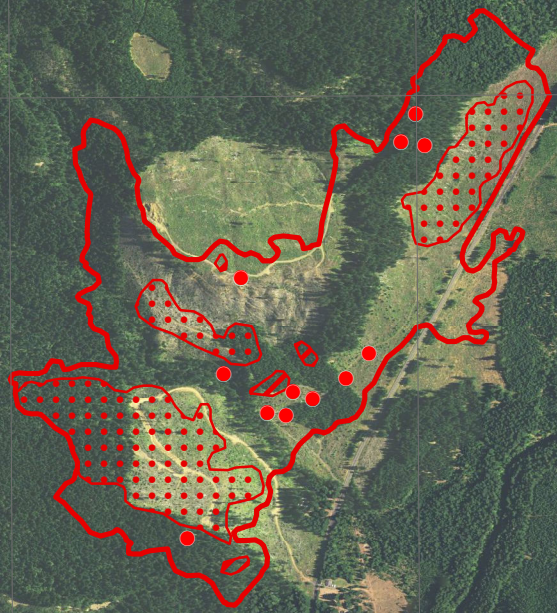

Dry Creek Infrared Map  
Thermal Image Acquired July 12, 2017  
2200 PDT  
Calculated Acres 322  
M. McGann IRIN

**Legend**

-  Heat Perimeter
-  Intense Heat
-  Scattered Heat

1 0.5 0 1 Miles