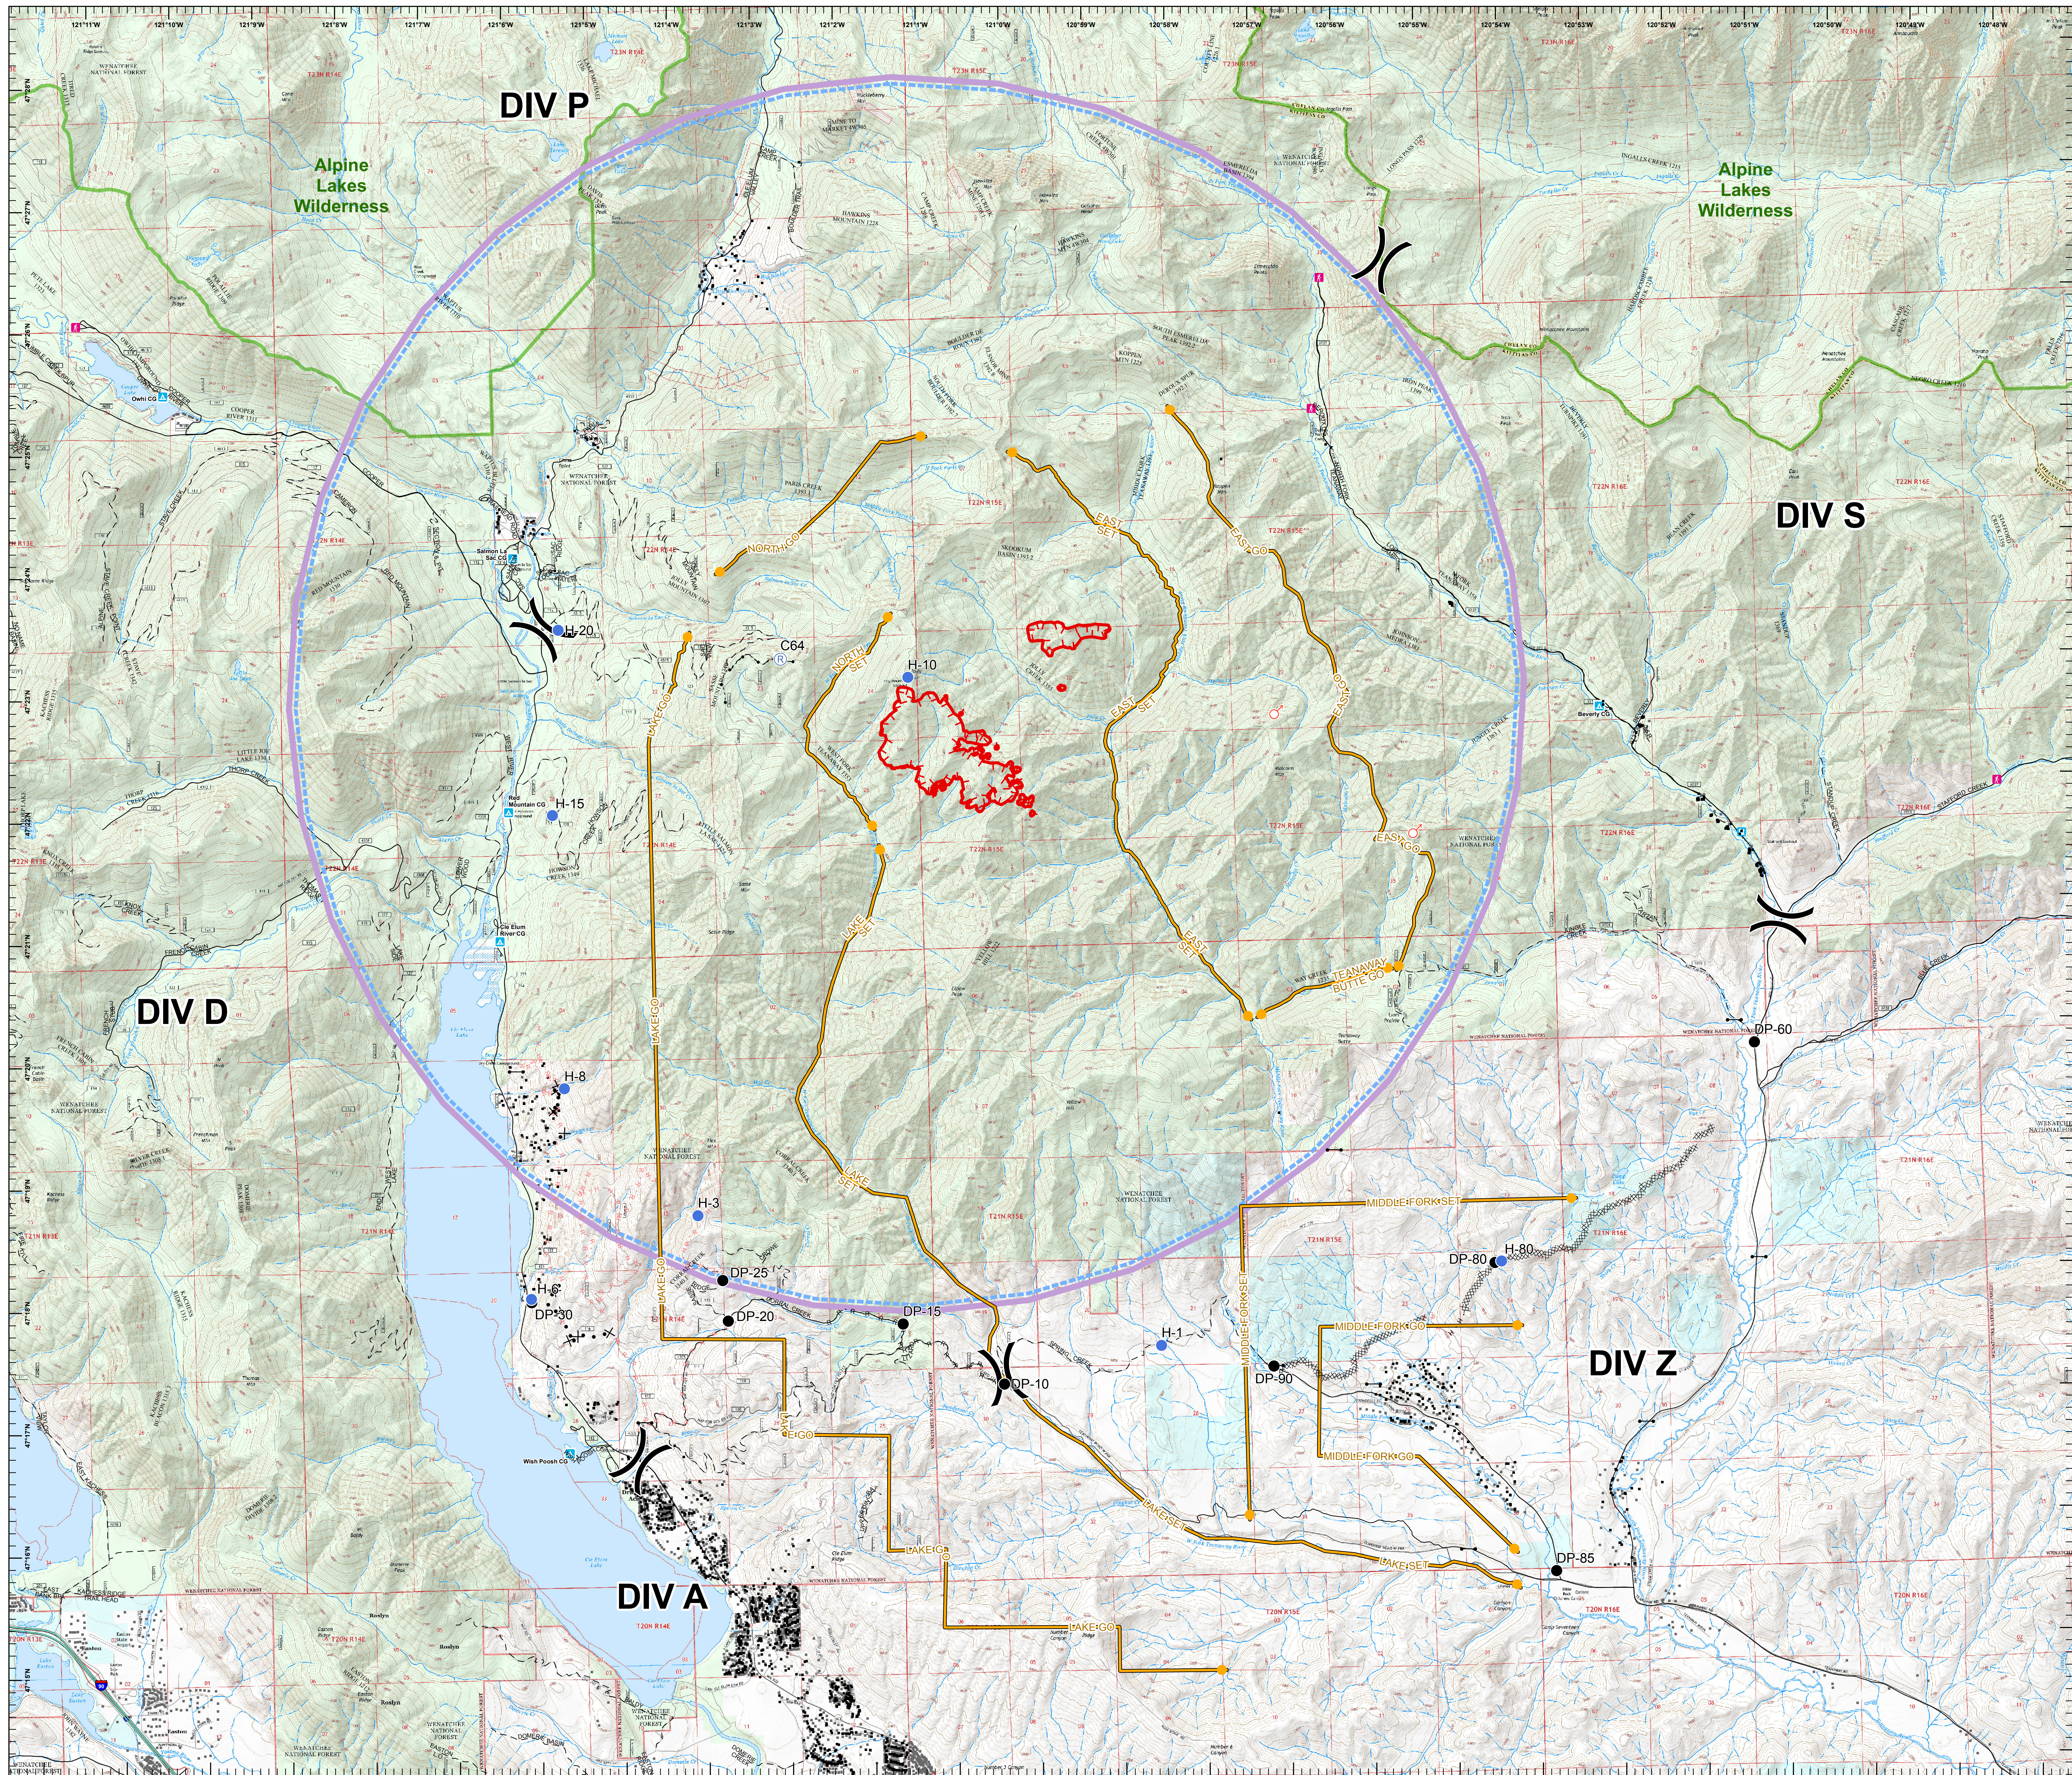

SOUTHWEST AREA

**Jolly Mountain
WA-OWF-000361
OPS Map
August 19, 2017**

NAD 83 UTM 10N

**529 Acres
144Z IR @ 0241 8/18**

Legend

- Drop Point
- Gate
- Helispot
- Ⓡ Repeater
- ⊗ Spot Fire
-) Division
- Uncontrolled Fire Edge
- Completed Dozer Line
- Hand Line
- R-R-R Road as Completed Line
- Highlighted Manmade Feature
- Management Action Point
- Proposed Dozer Line
- Proposed Handline
- Proposed Road as Completed Line
- TFR 8/14/2017
- Structure
- Address Location
- Camp Ground
- Recreation Residence
- Trailhead
- Interstate Hwy
- Roads
- 4WD/Unimproved
- FS Trails
- Wilderness
- Land Ownership
- Forest Service
- Private
- State

Miles

Adms 8/18/2017 2:52 PM