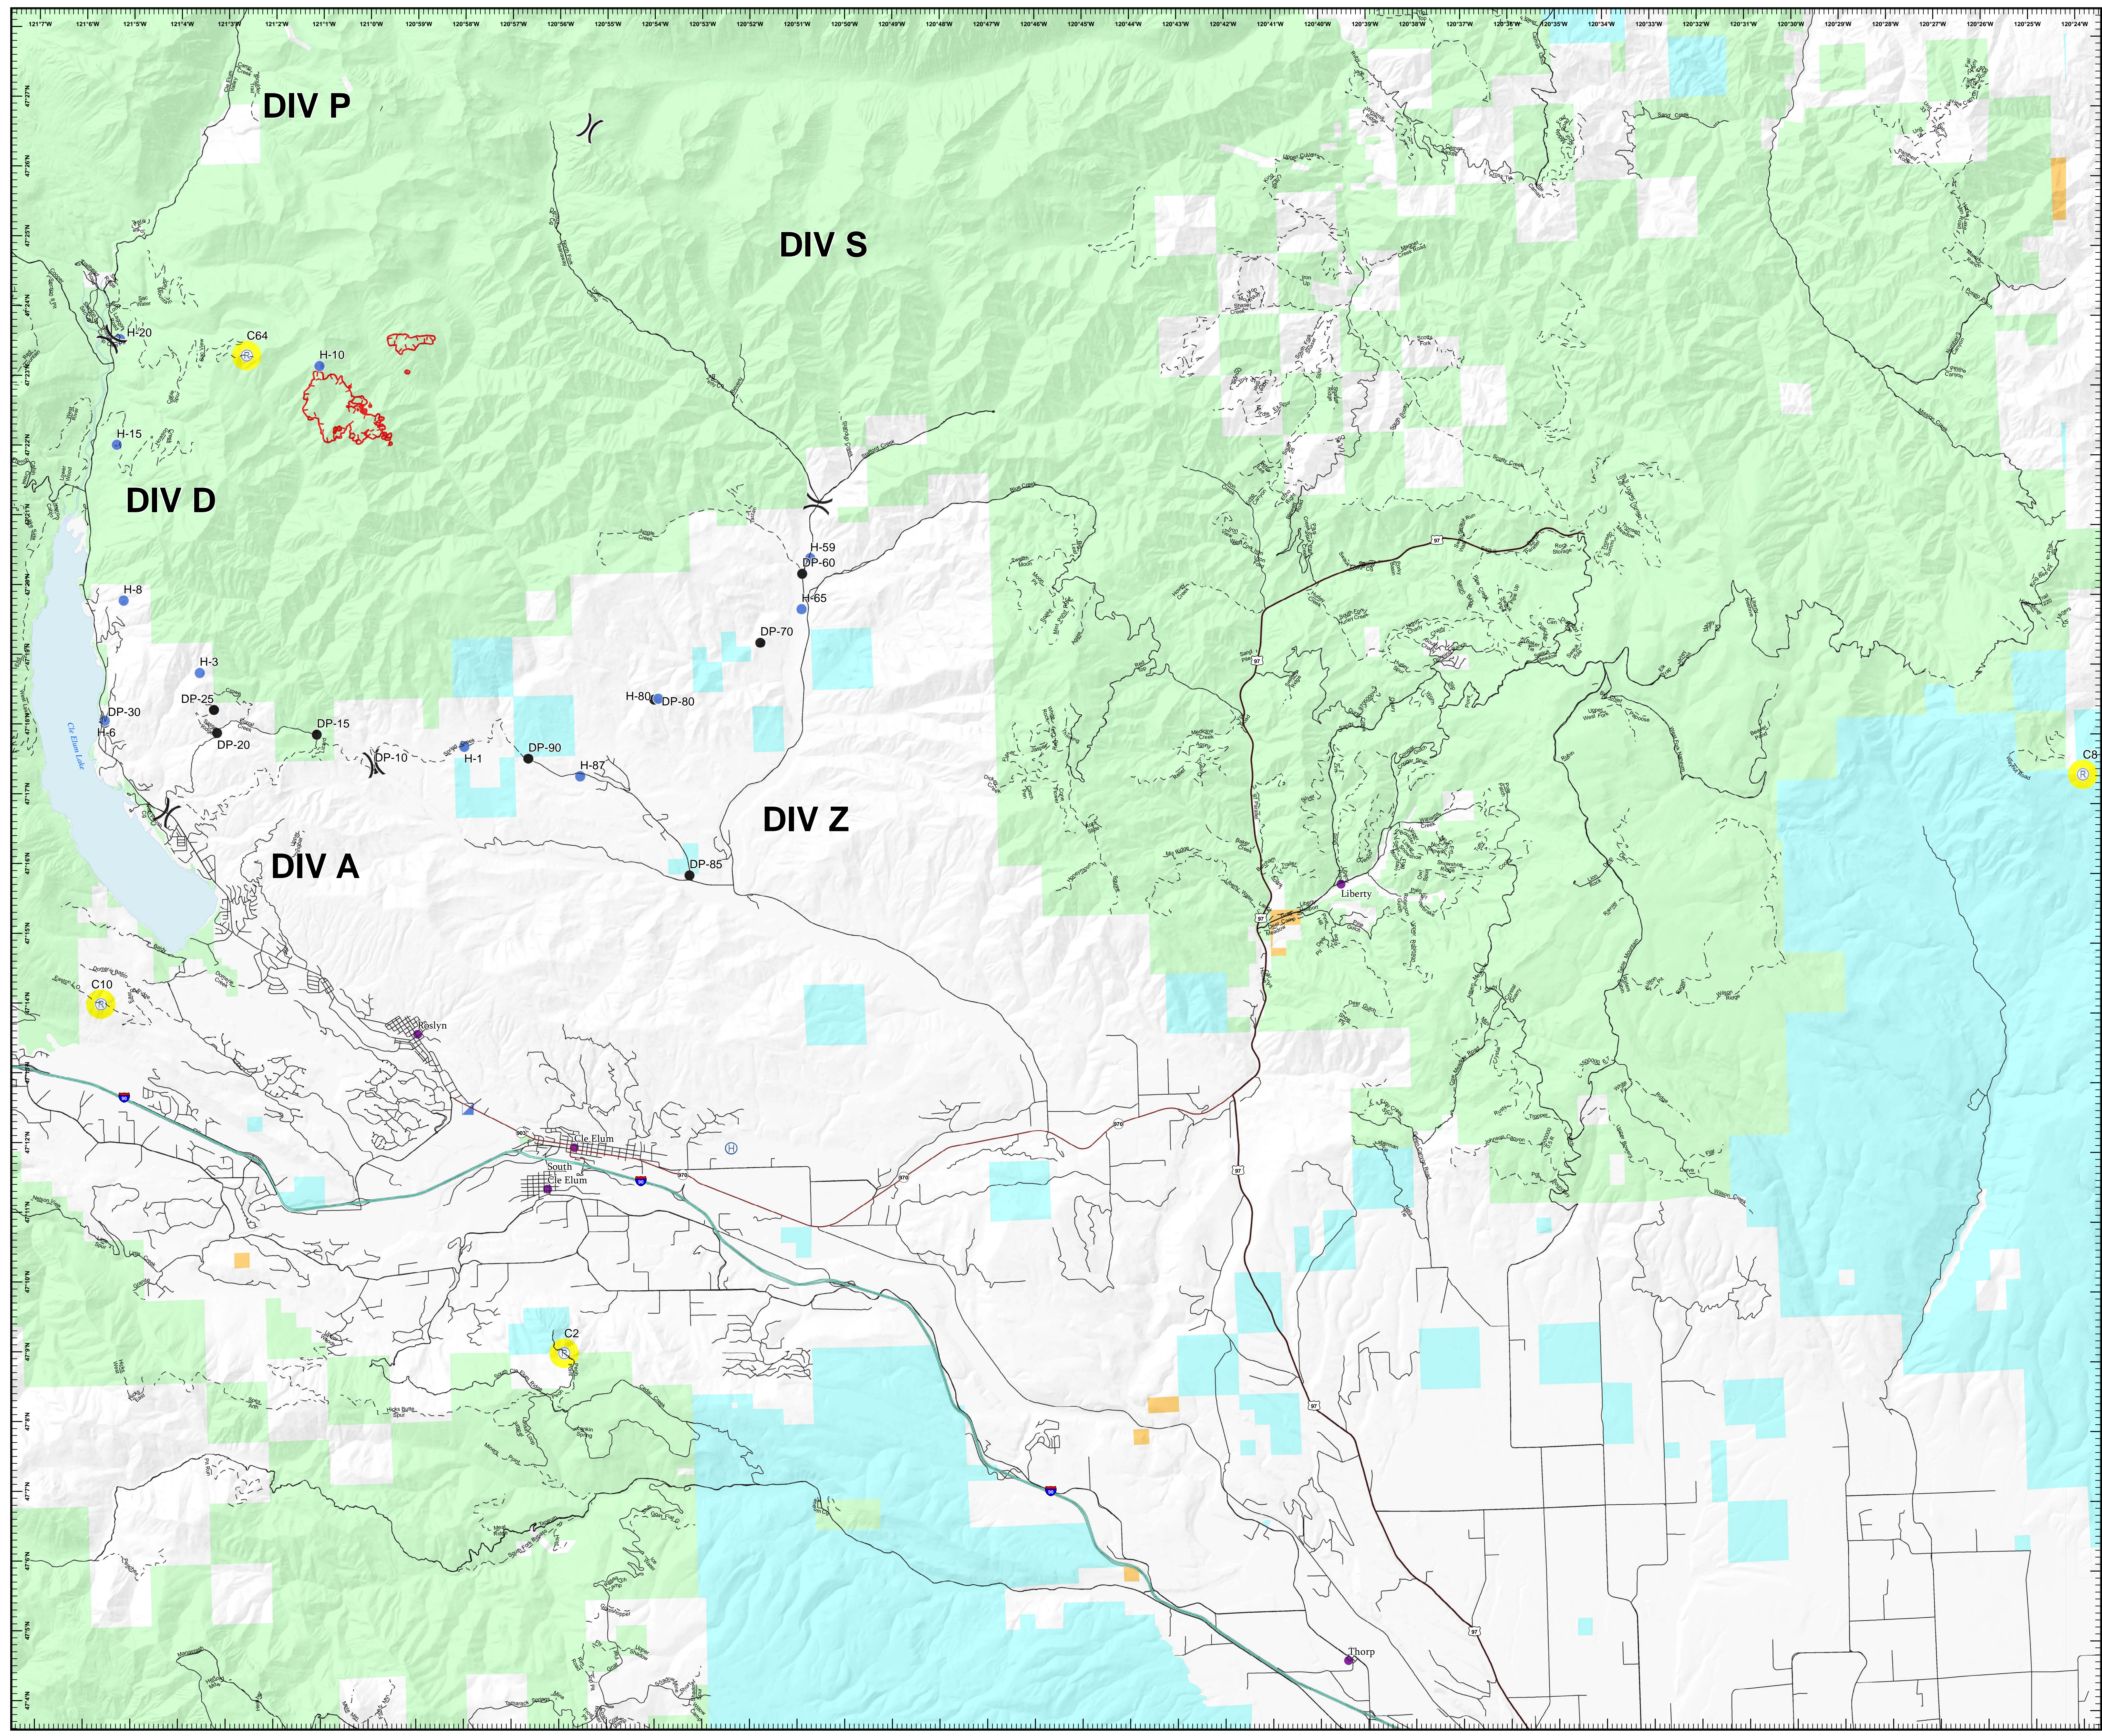

Jolly Mountain  
WA-OWF-000361

Transportation Map

August 21, 2017

NAD 83 UTM 10N

585 Acres

IR @ 335 8/20

- Cities
- )) Division
- Drop Point
- ⊕ Helibase
- Helispot
- ▣ Incident Command Post
- Ⓡ Repeater
- Uncontrolled Fire Edge
- Interstate Hwy
- US Hwy
- State Hwy
- Roads
- - - 4WD/Unimproved
- Land Status**
- BLM
- Forest Service
- Private
- State

0 0.5 1 1.5 2 Miles