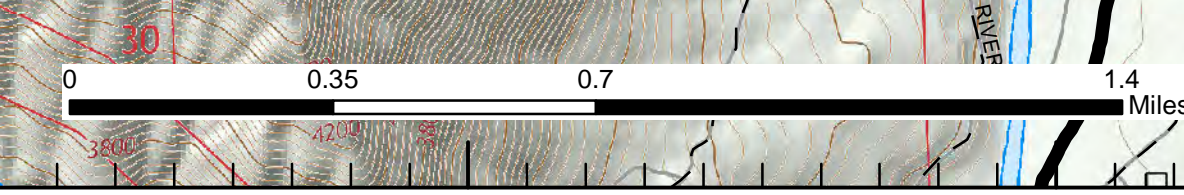

- () Division Break
- Drop Point
- ⊗ Fire Origin
- Helispot
- Ⓡ Repeater
- ⊙ Spot Fire
- Uncontrolled Fire Edge
- Completed Operational Line
- ▲ Camp Ground
- Ⓜ Trailhead
- Roads
- - - 4WD/Unimproved
- FS Trails
- ▭ Wilderness
- Land Status**
- ▭ Forest Service
- ▭ Forest Service Wilderness
- ▭ Private Lands

DIV P

JOLLY MOUNTAIN - DIV P OPS
5,164 ACRES
 WA-OWF-000361, AUGUST 29, 2017 DAY

NAD 83 UTM 10N
 IR Flown 08/28 @ 2122 MDT