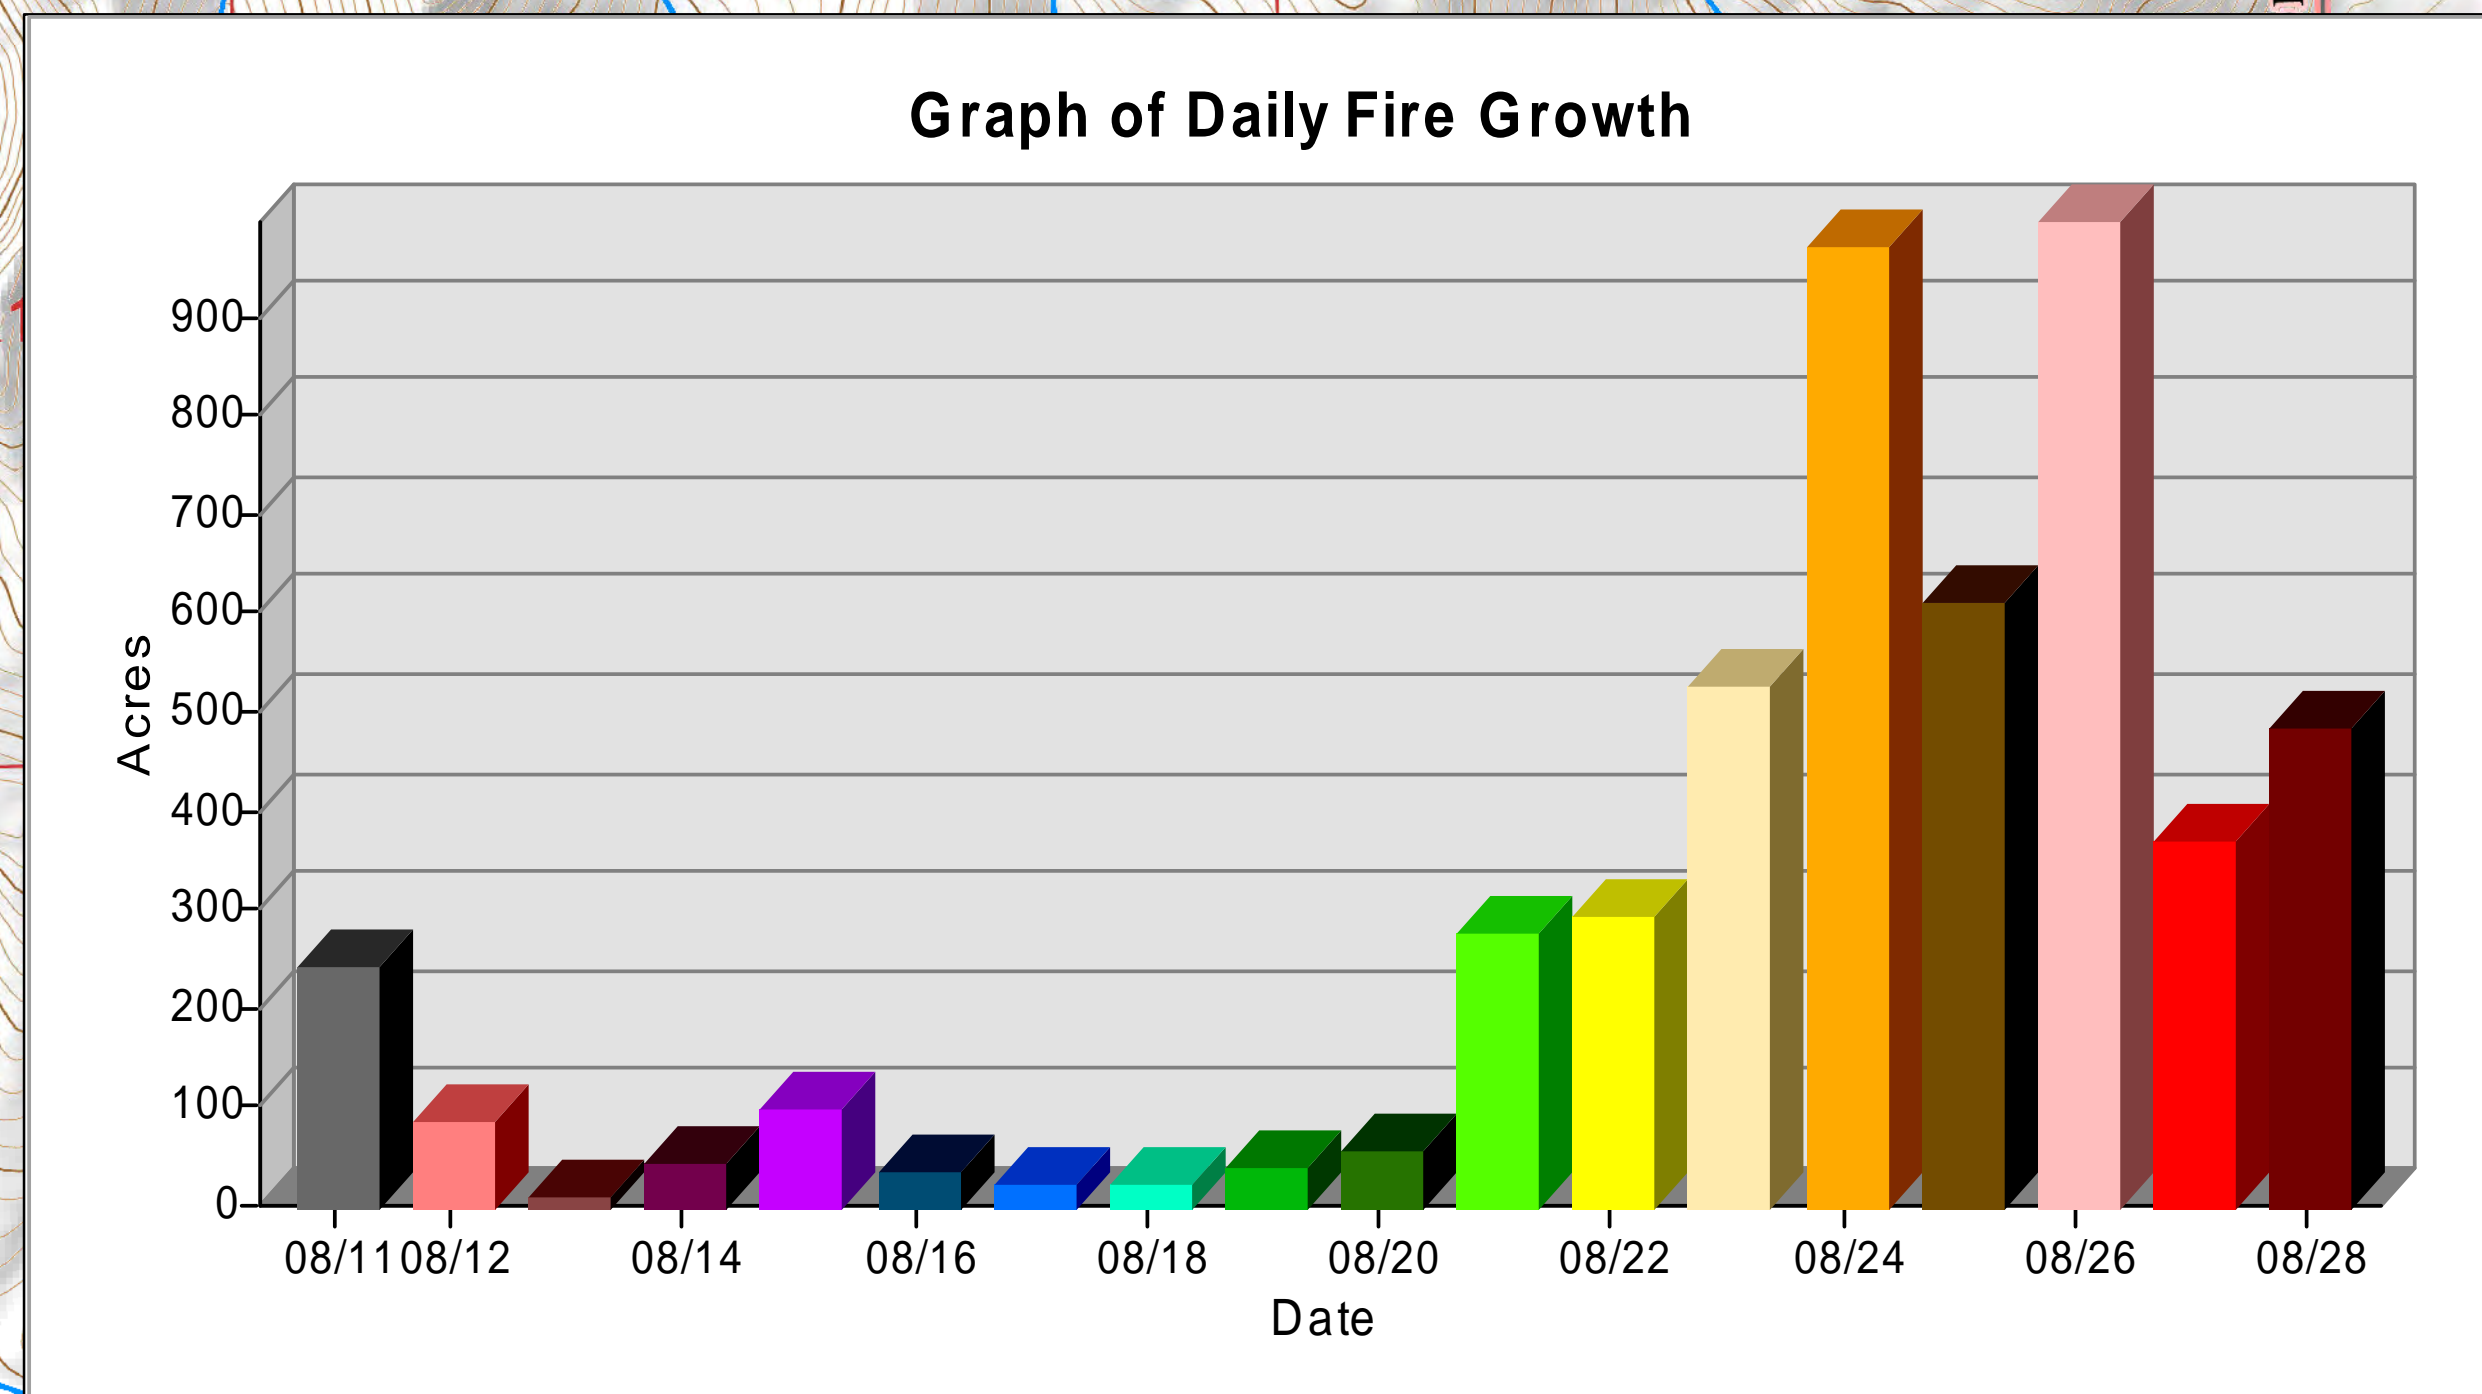

Fire Origin (8/11 Starts)	Date	Growth	Total
	08/19/2017	37	586
	08/20/2017	53	639
	08/21/2017	277	917
	08/22/2017	292	1,208
	08/23/2017	527	1,735
	08/24/2017	971	2,707
	08/25/2017	608	3,316
	08/26/2017	996	4,312
	08/27/2017	370	4,682
	08/28/2017	482	5,164
	08/29/2017 - no new data		

Progression 8/28

NAD 83 UTM Zone 10N
 IR Flown
 08/28/2017 @ 2122 Hrs

JOLLY MOUNTAIN - 5,164 ACRES

FIRE PROGRESSION

WA-OWF-000361, AUGUST 30, 2017