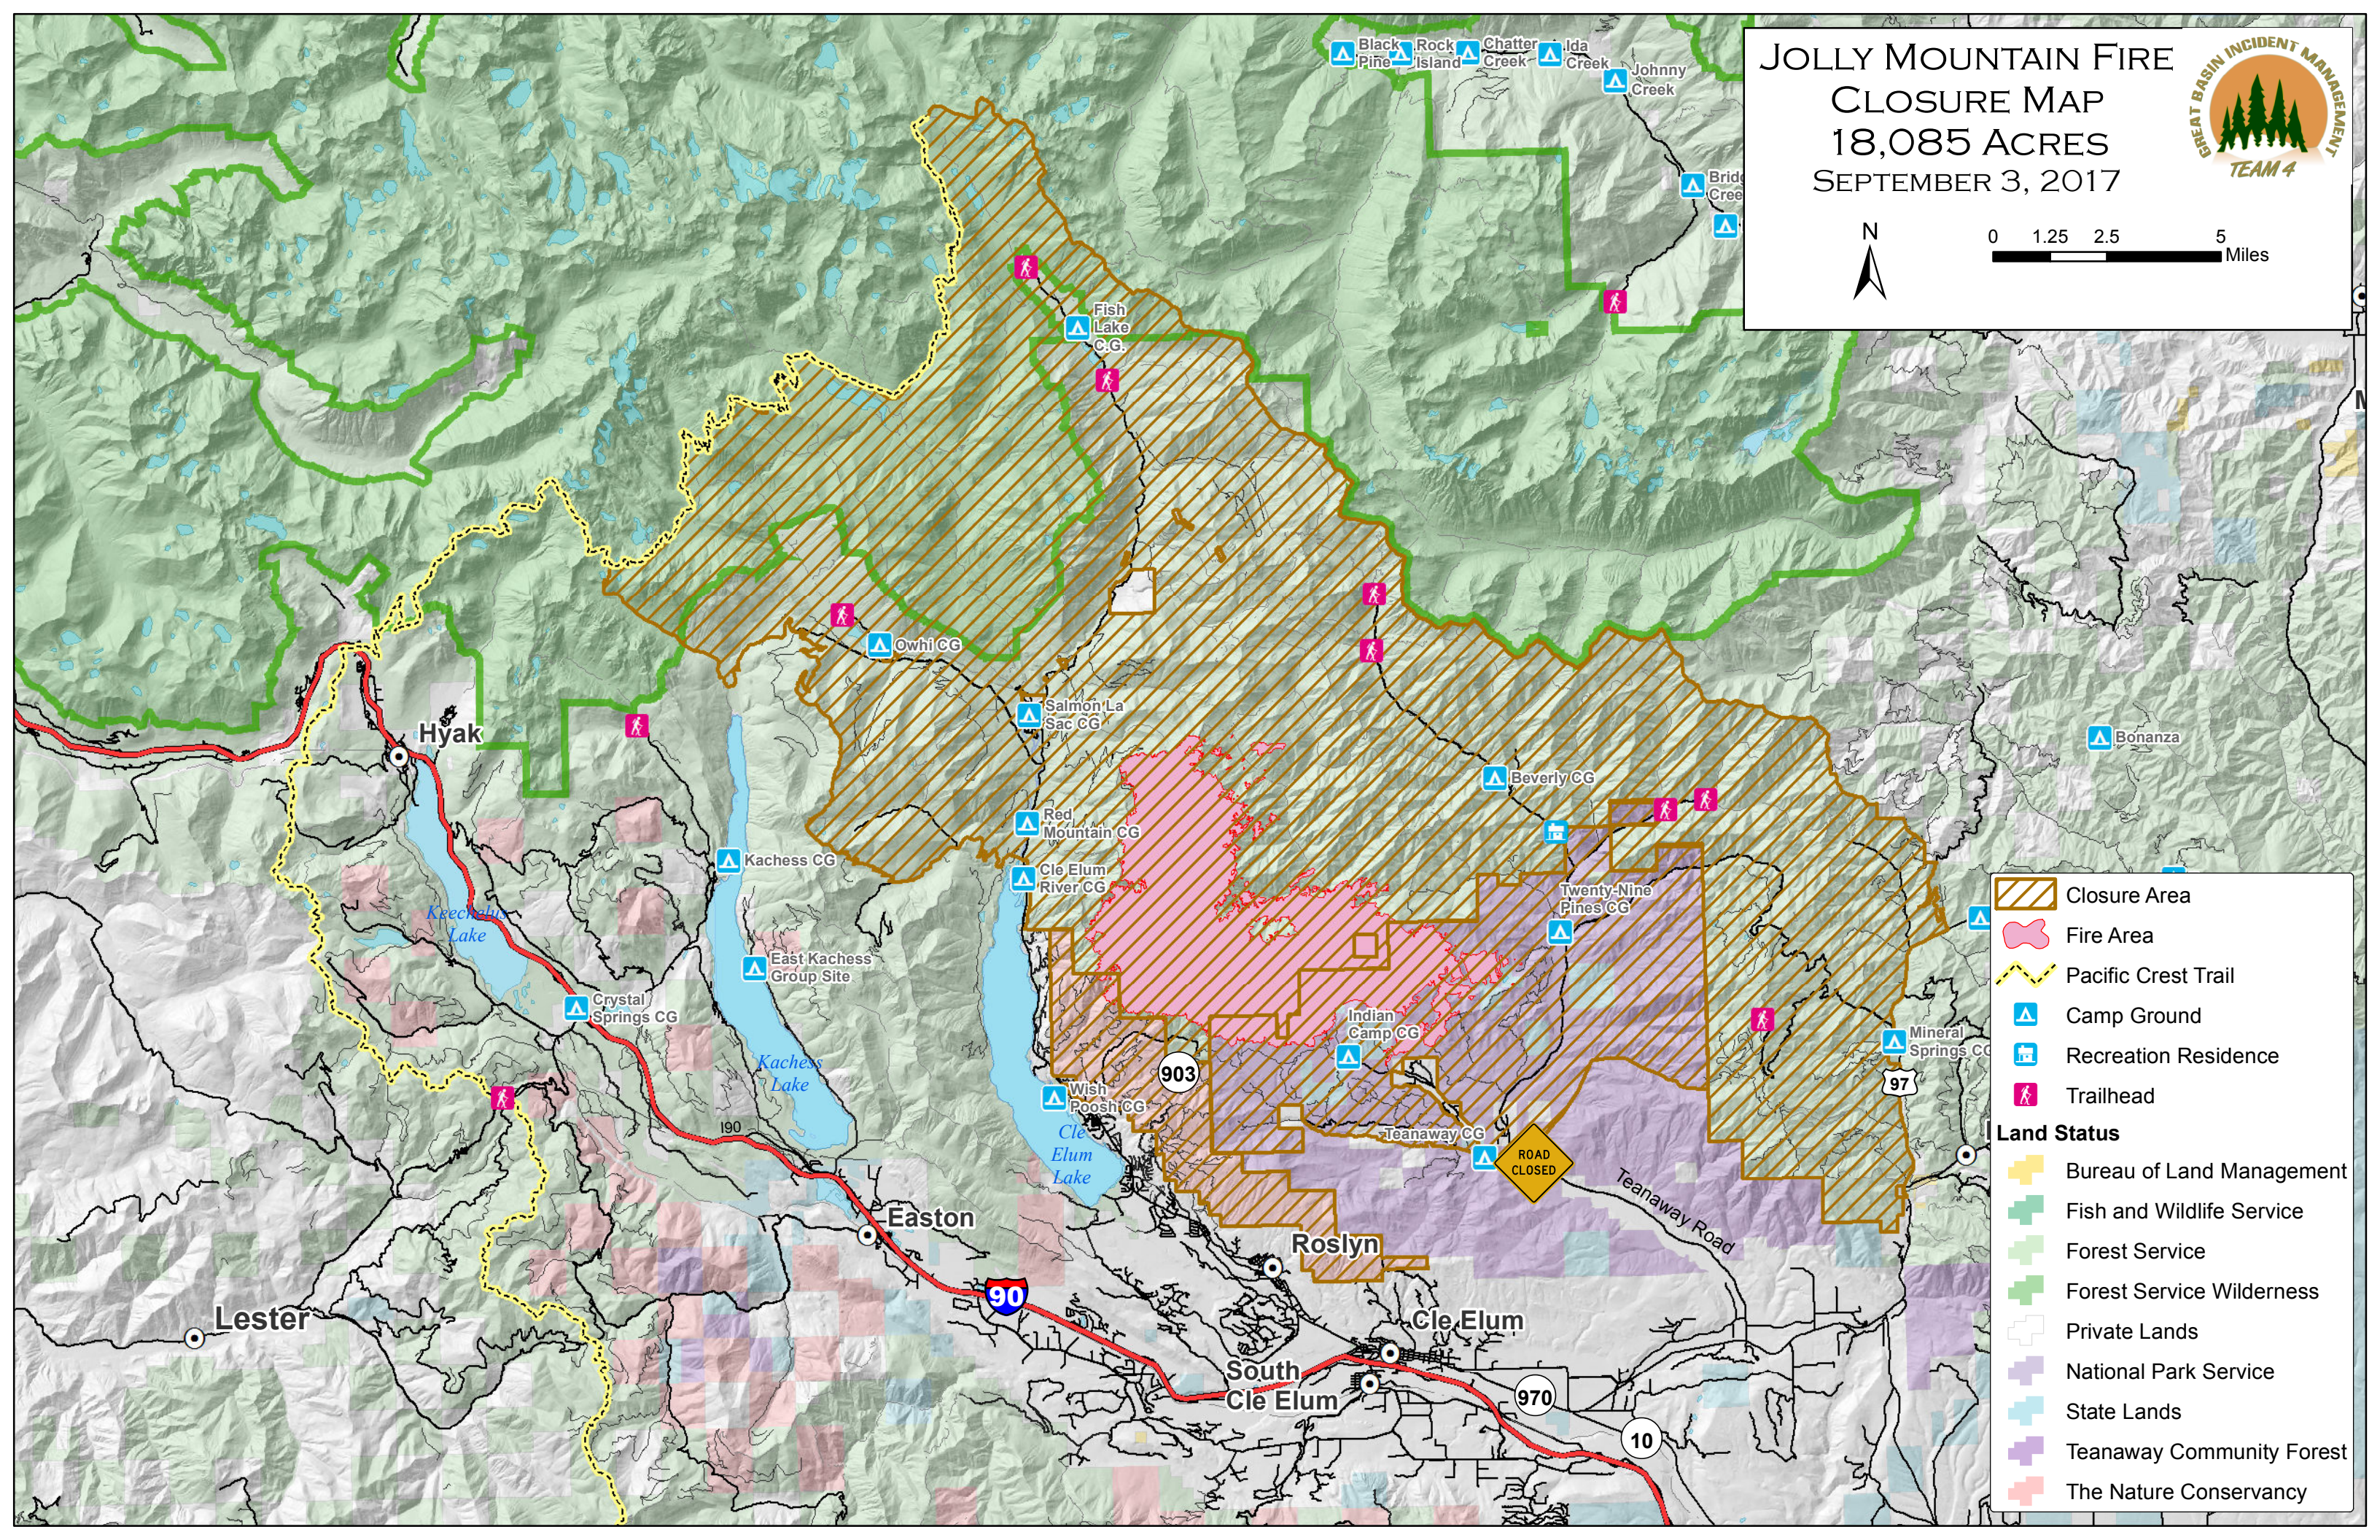

# JOLLY MOUNTAIN FIRE CLOSURE MAP

**18,085 ACRES**  
SEPTEMBER 3, 2017

GREAT BASIN INCIDENT MANAGEMENT  
**TEAM 4**

	Closure Area
	Fire Area
	Pacific Crest Trail
	Camp Ground
	Recreation Residence
	Trailhead
<b>Land Status</b>	
	Bureau of Land Management
	Fish and Wildlife Service
	Forest Service
	Forest Service Wilderness
	Private Lands
	National Park Service
	State Lands
	Teanaway Community Forest
	The Nature Conservancy