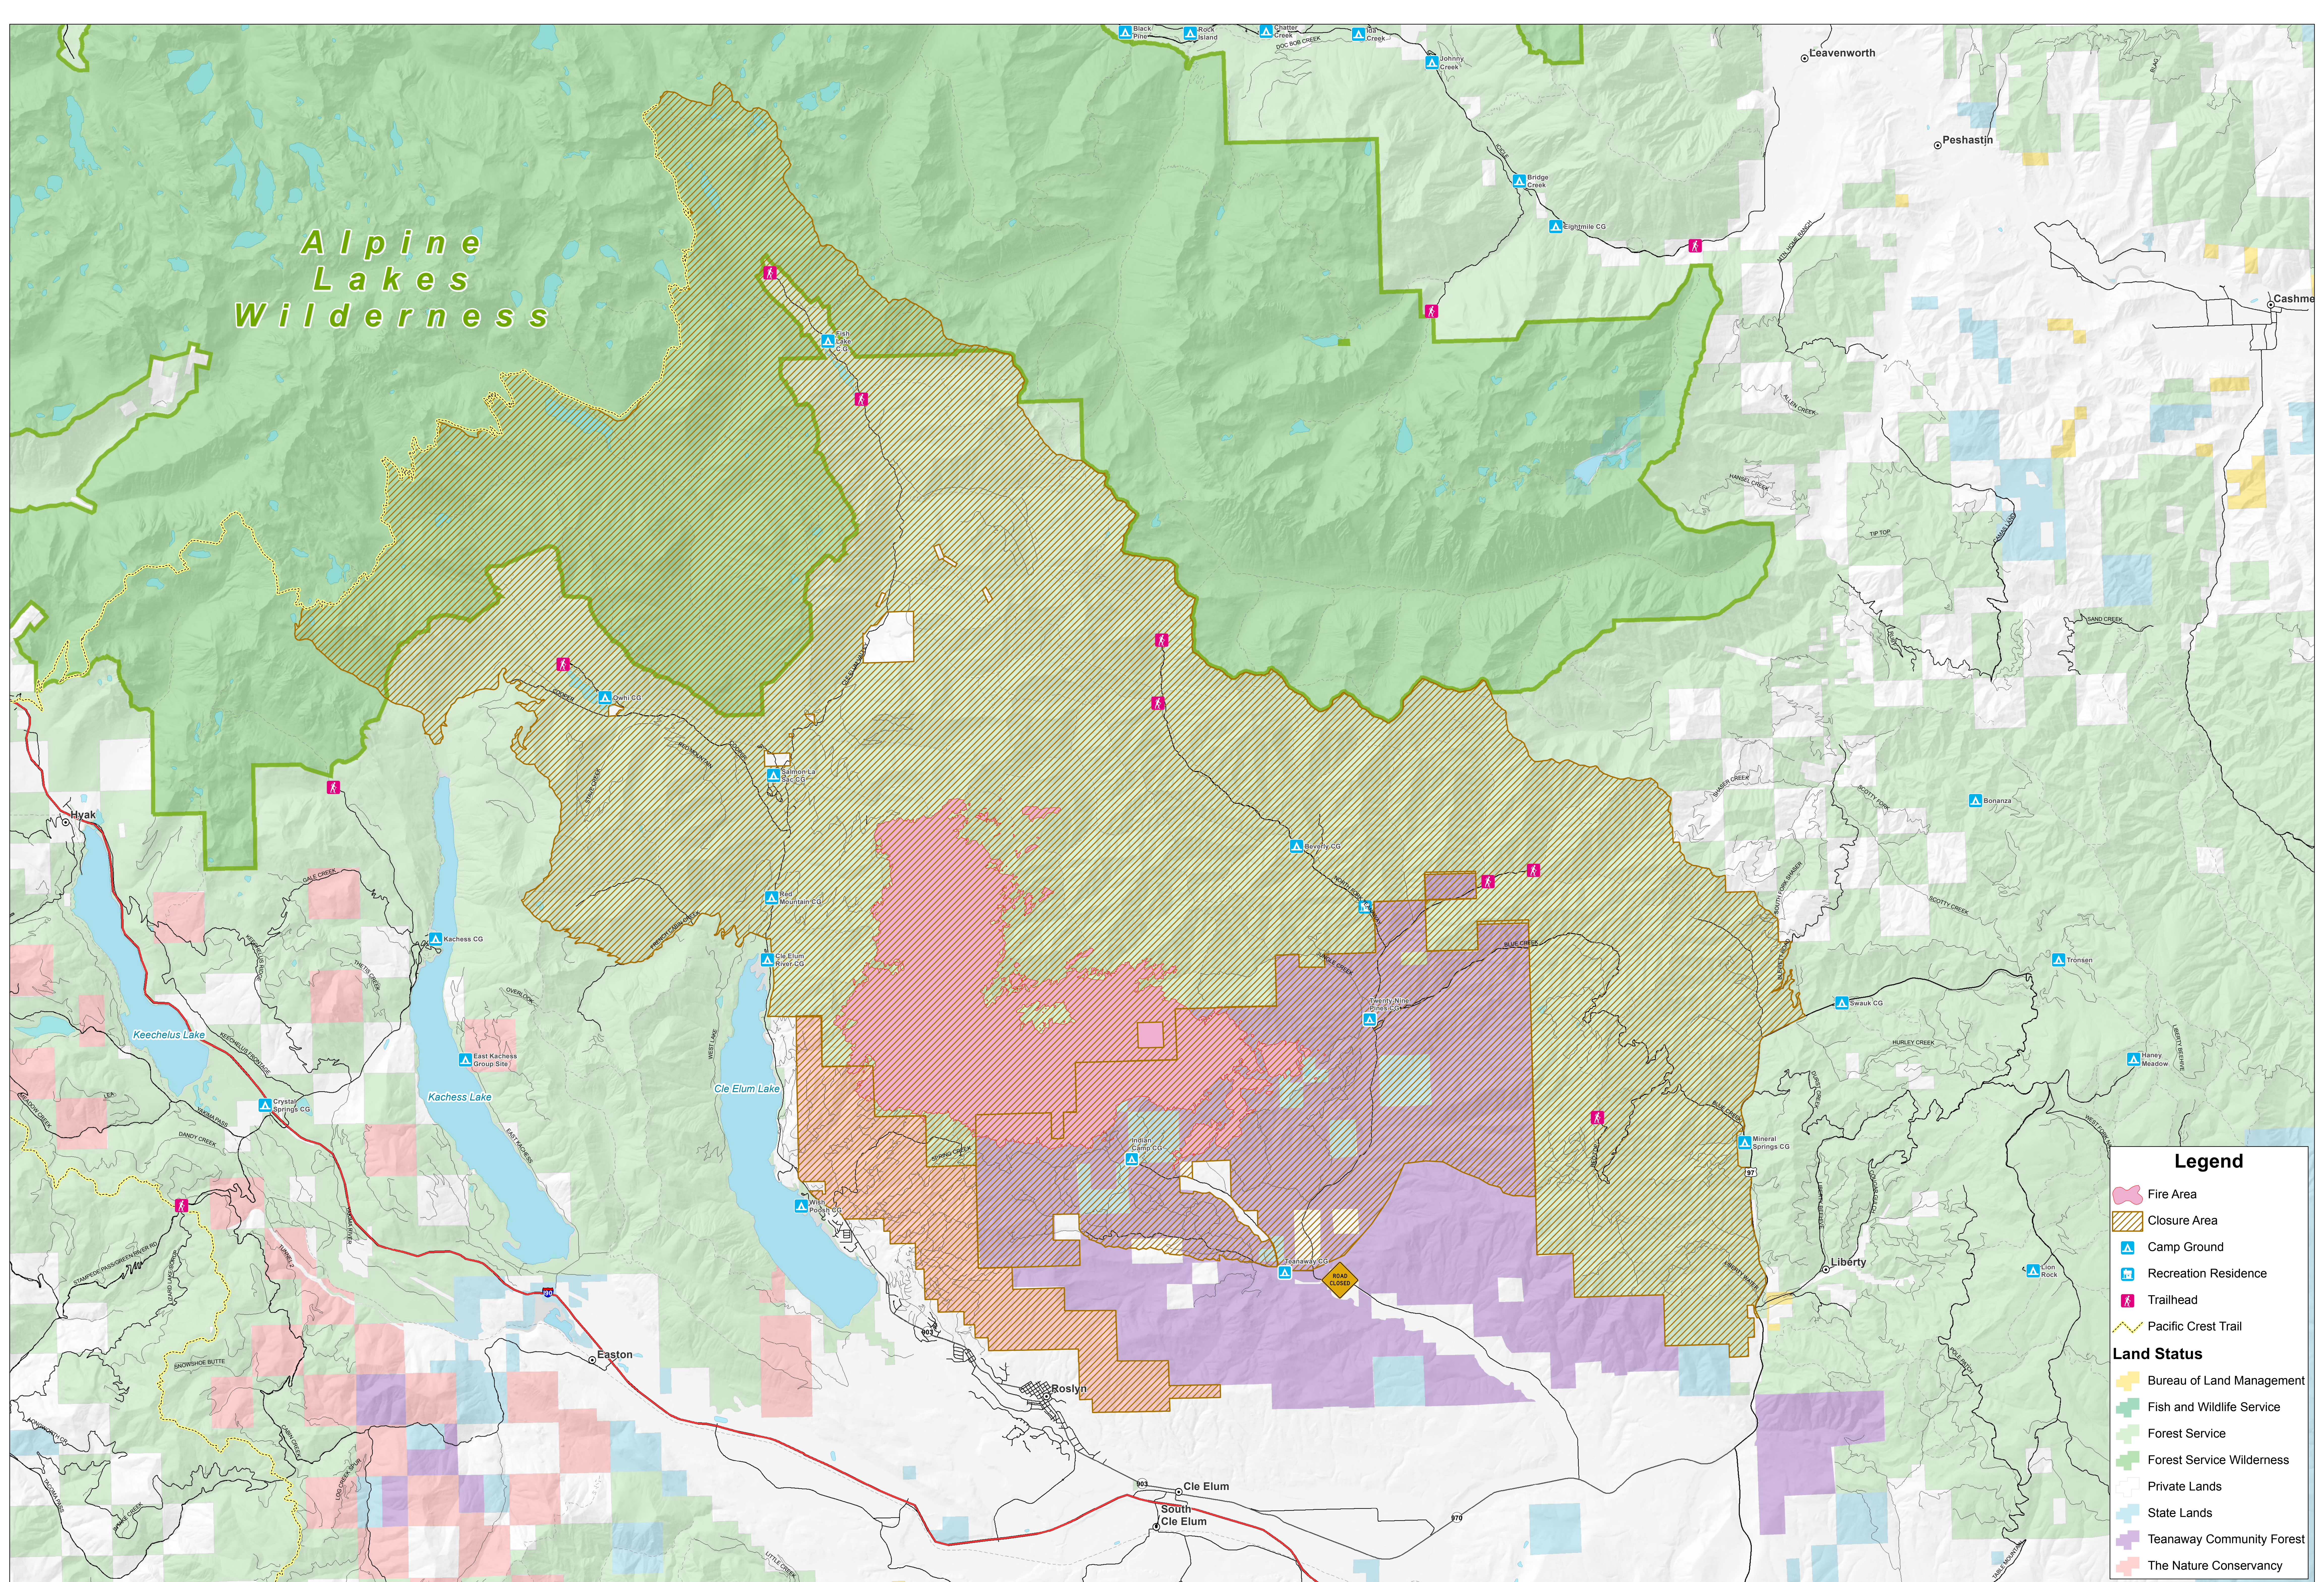

Alpine
Lakes
Wilderness

Legend

- Fire Area
- Closure Area
- Camp Ground
- Recreation Residence
- Trailhead
- Pacific Crest Trail

Land Status

- Bureau of Land Management
- Fish and Wildlife Service
- Forest Service
- Forest Service Wilderness
- Private Lands
- State Lands
- Teanaway Community Forest
- The Nature Conservancy

JOLLY MOUNTAIN FIRE - CLOSURE MAP
18,085 ACRES
WA-OWF-000361, SEPTEMBER 3, 2017