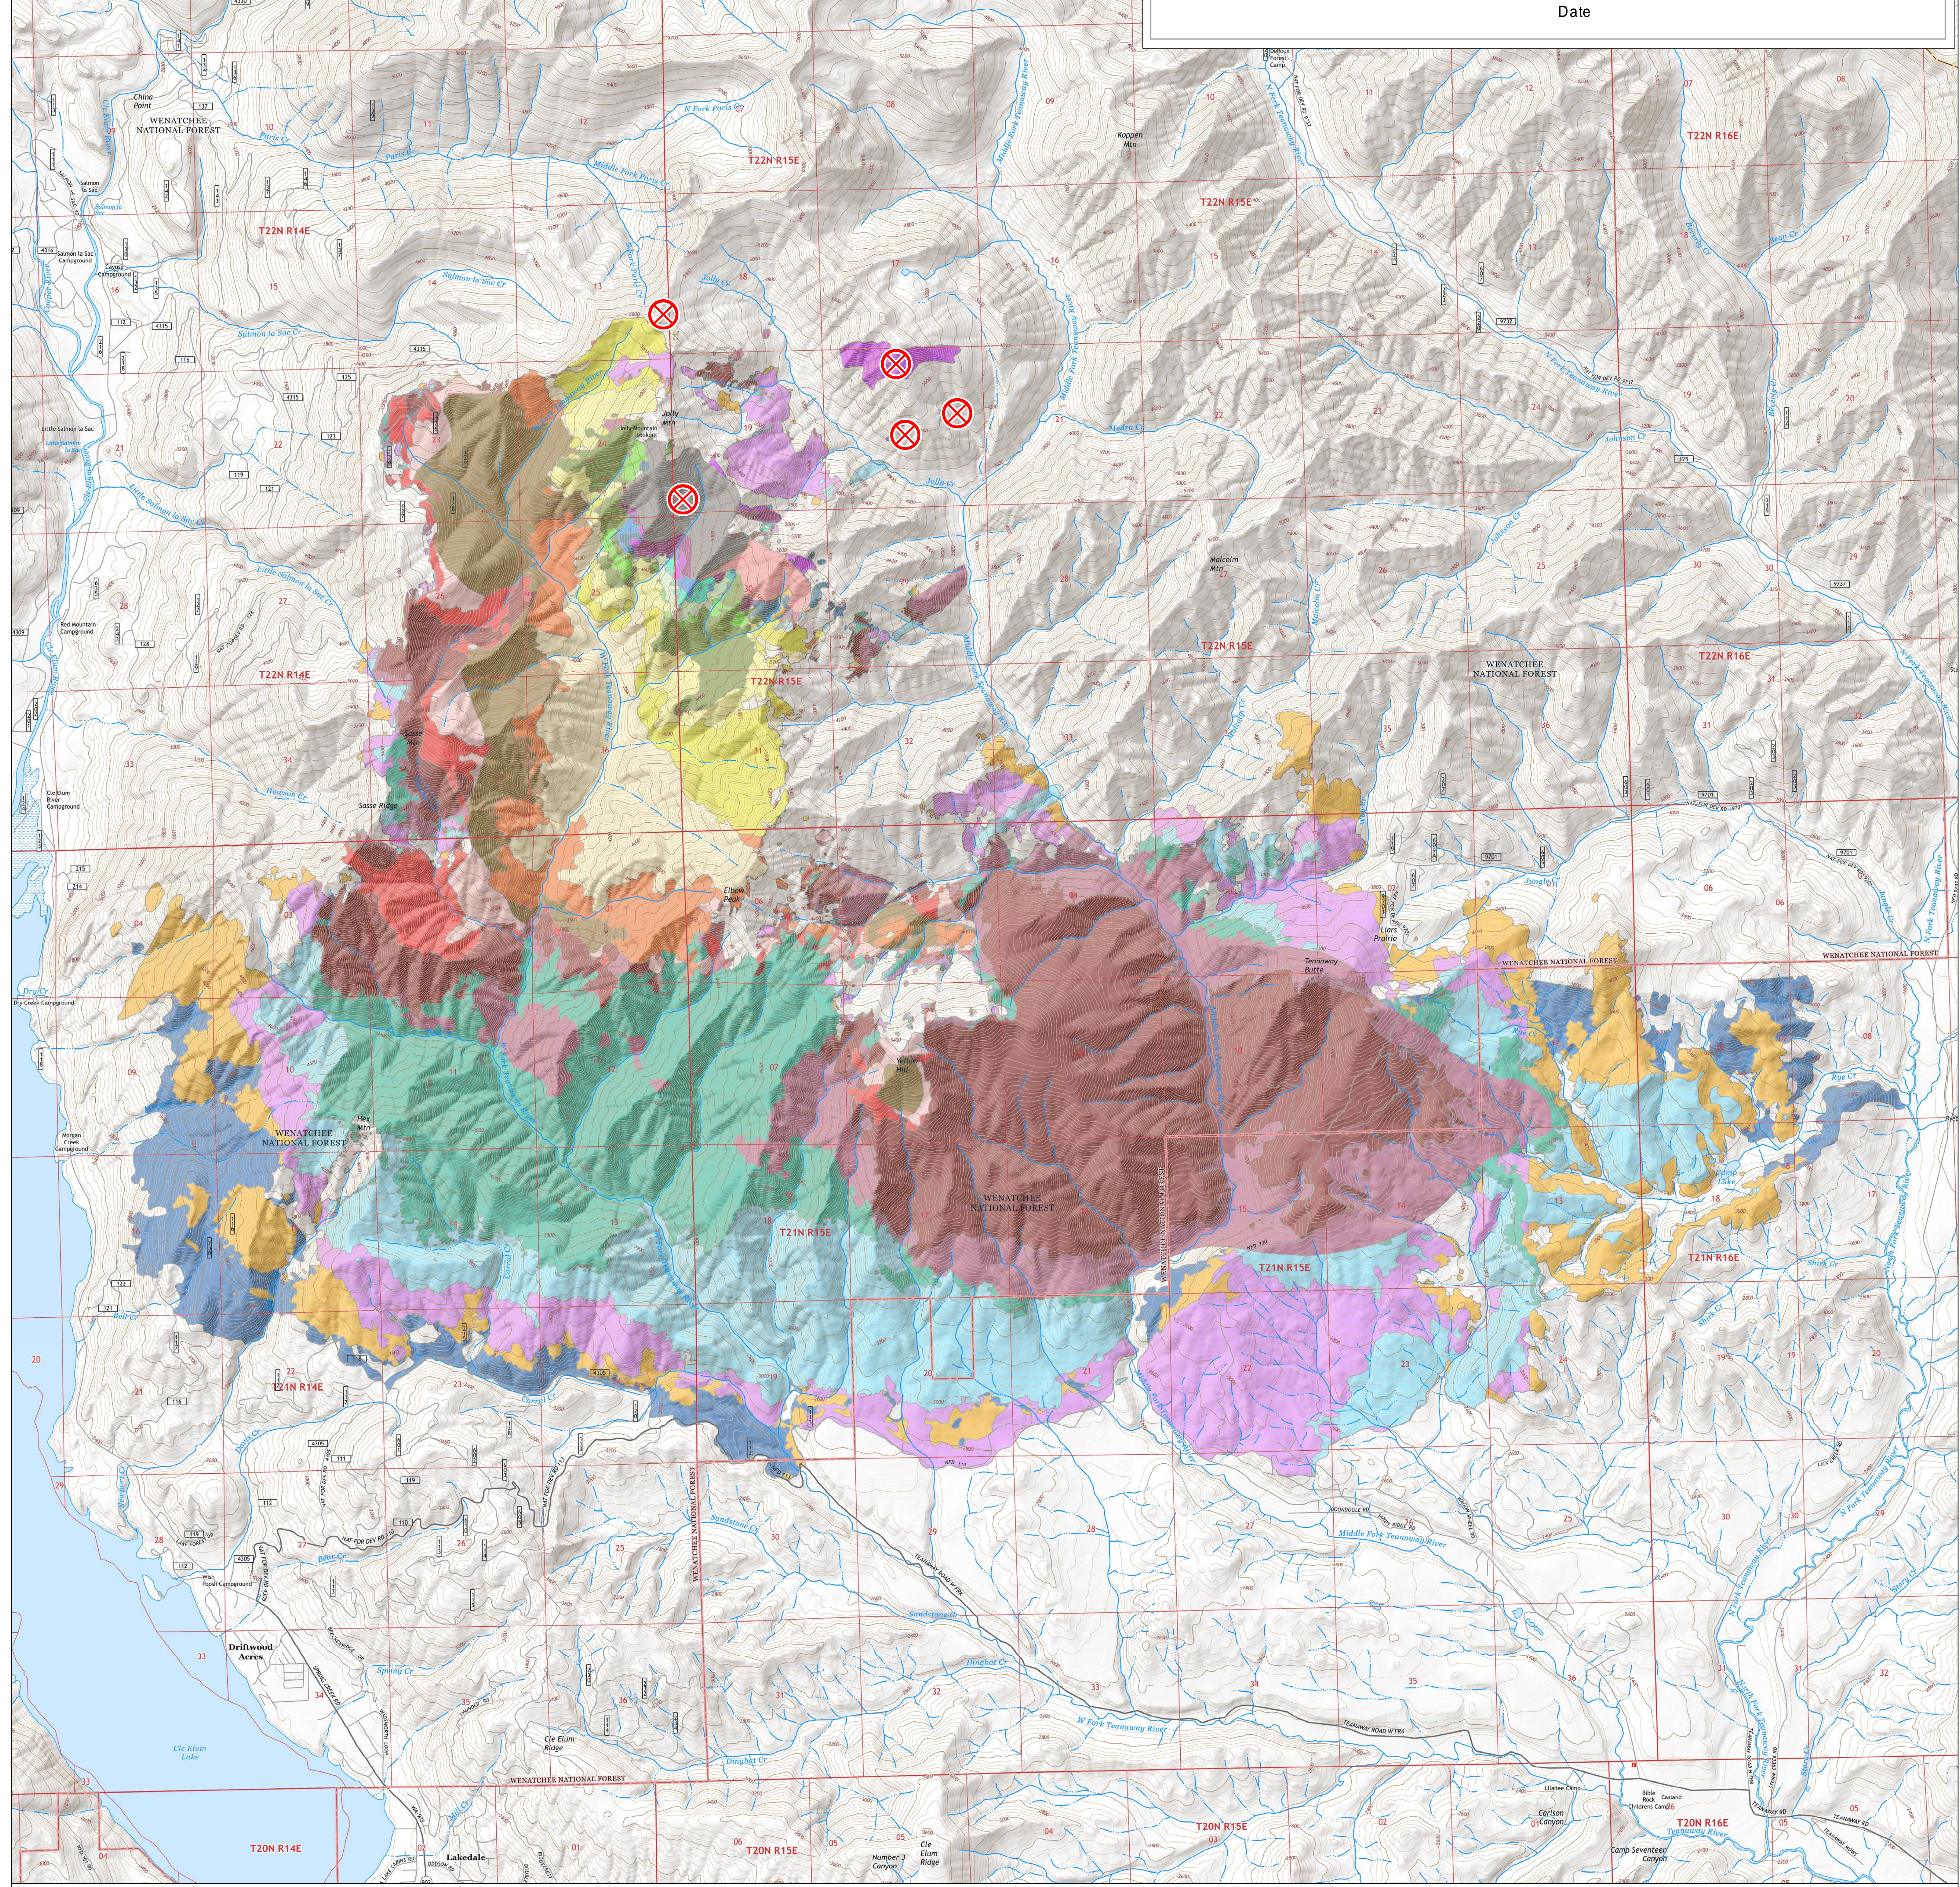

⊗ Fire Origin (8/11 Starts)

Date	Growth	Total
08/11/2017	240	240
08/12/2017	85	326
08/13/2017	8	335
08/14/2017	44	379
08/15/2017	99	478
08/16/2017	33	511
08/17/2017	19	530
08/18/2017	19	549
08/19/2017	37	586
08/20/2017	53	639
08/21/2017	277	917
08/22/2017	292	1,208
08/23/2017	527	1,735
08/24/2017	971	2,707
08/25/2017	608	3,316
08/26/2017	996	4,312
08/27/2017	370	4,682
08/28/2017	482	5,164
08/30/2017	4,222	9,386
08/31/2017	2,110	11,496
09/01/2017	3,219	14,563
09/02/2017	3,511	18,085
09/03/2017	2,866	20,975
09/04/2017	2,131	23,106
09/05/2017	1,408	24,514
* no data on 8/29		

Progression 9/6

NAD 83 UTM Zone 10N
 IR Flown
 09/06/2017 @ 0130 Hrs

JOLLY MOUNTAIN - 24,514 ACRES

FIRE PROGRESSION

WA-OWF-000361, SEPTEMBER 6, 2017