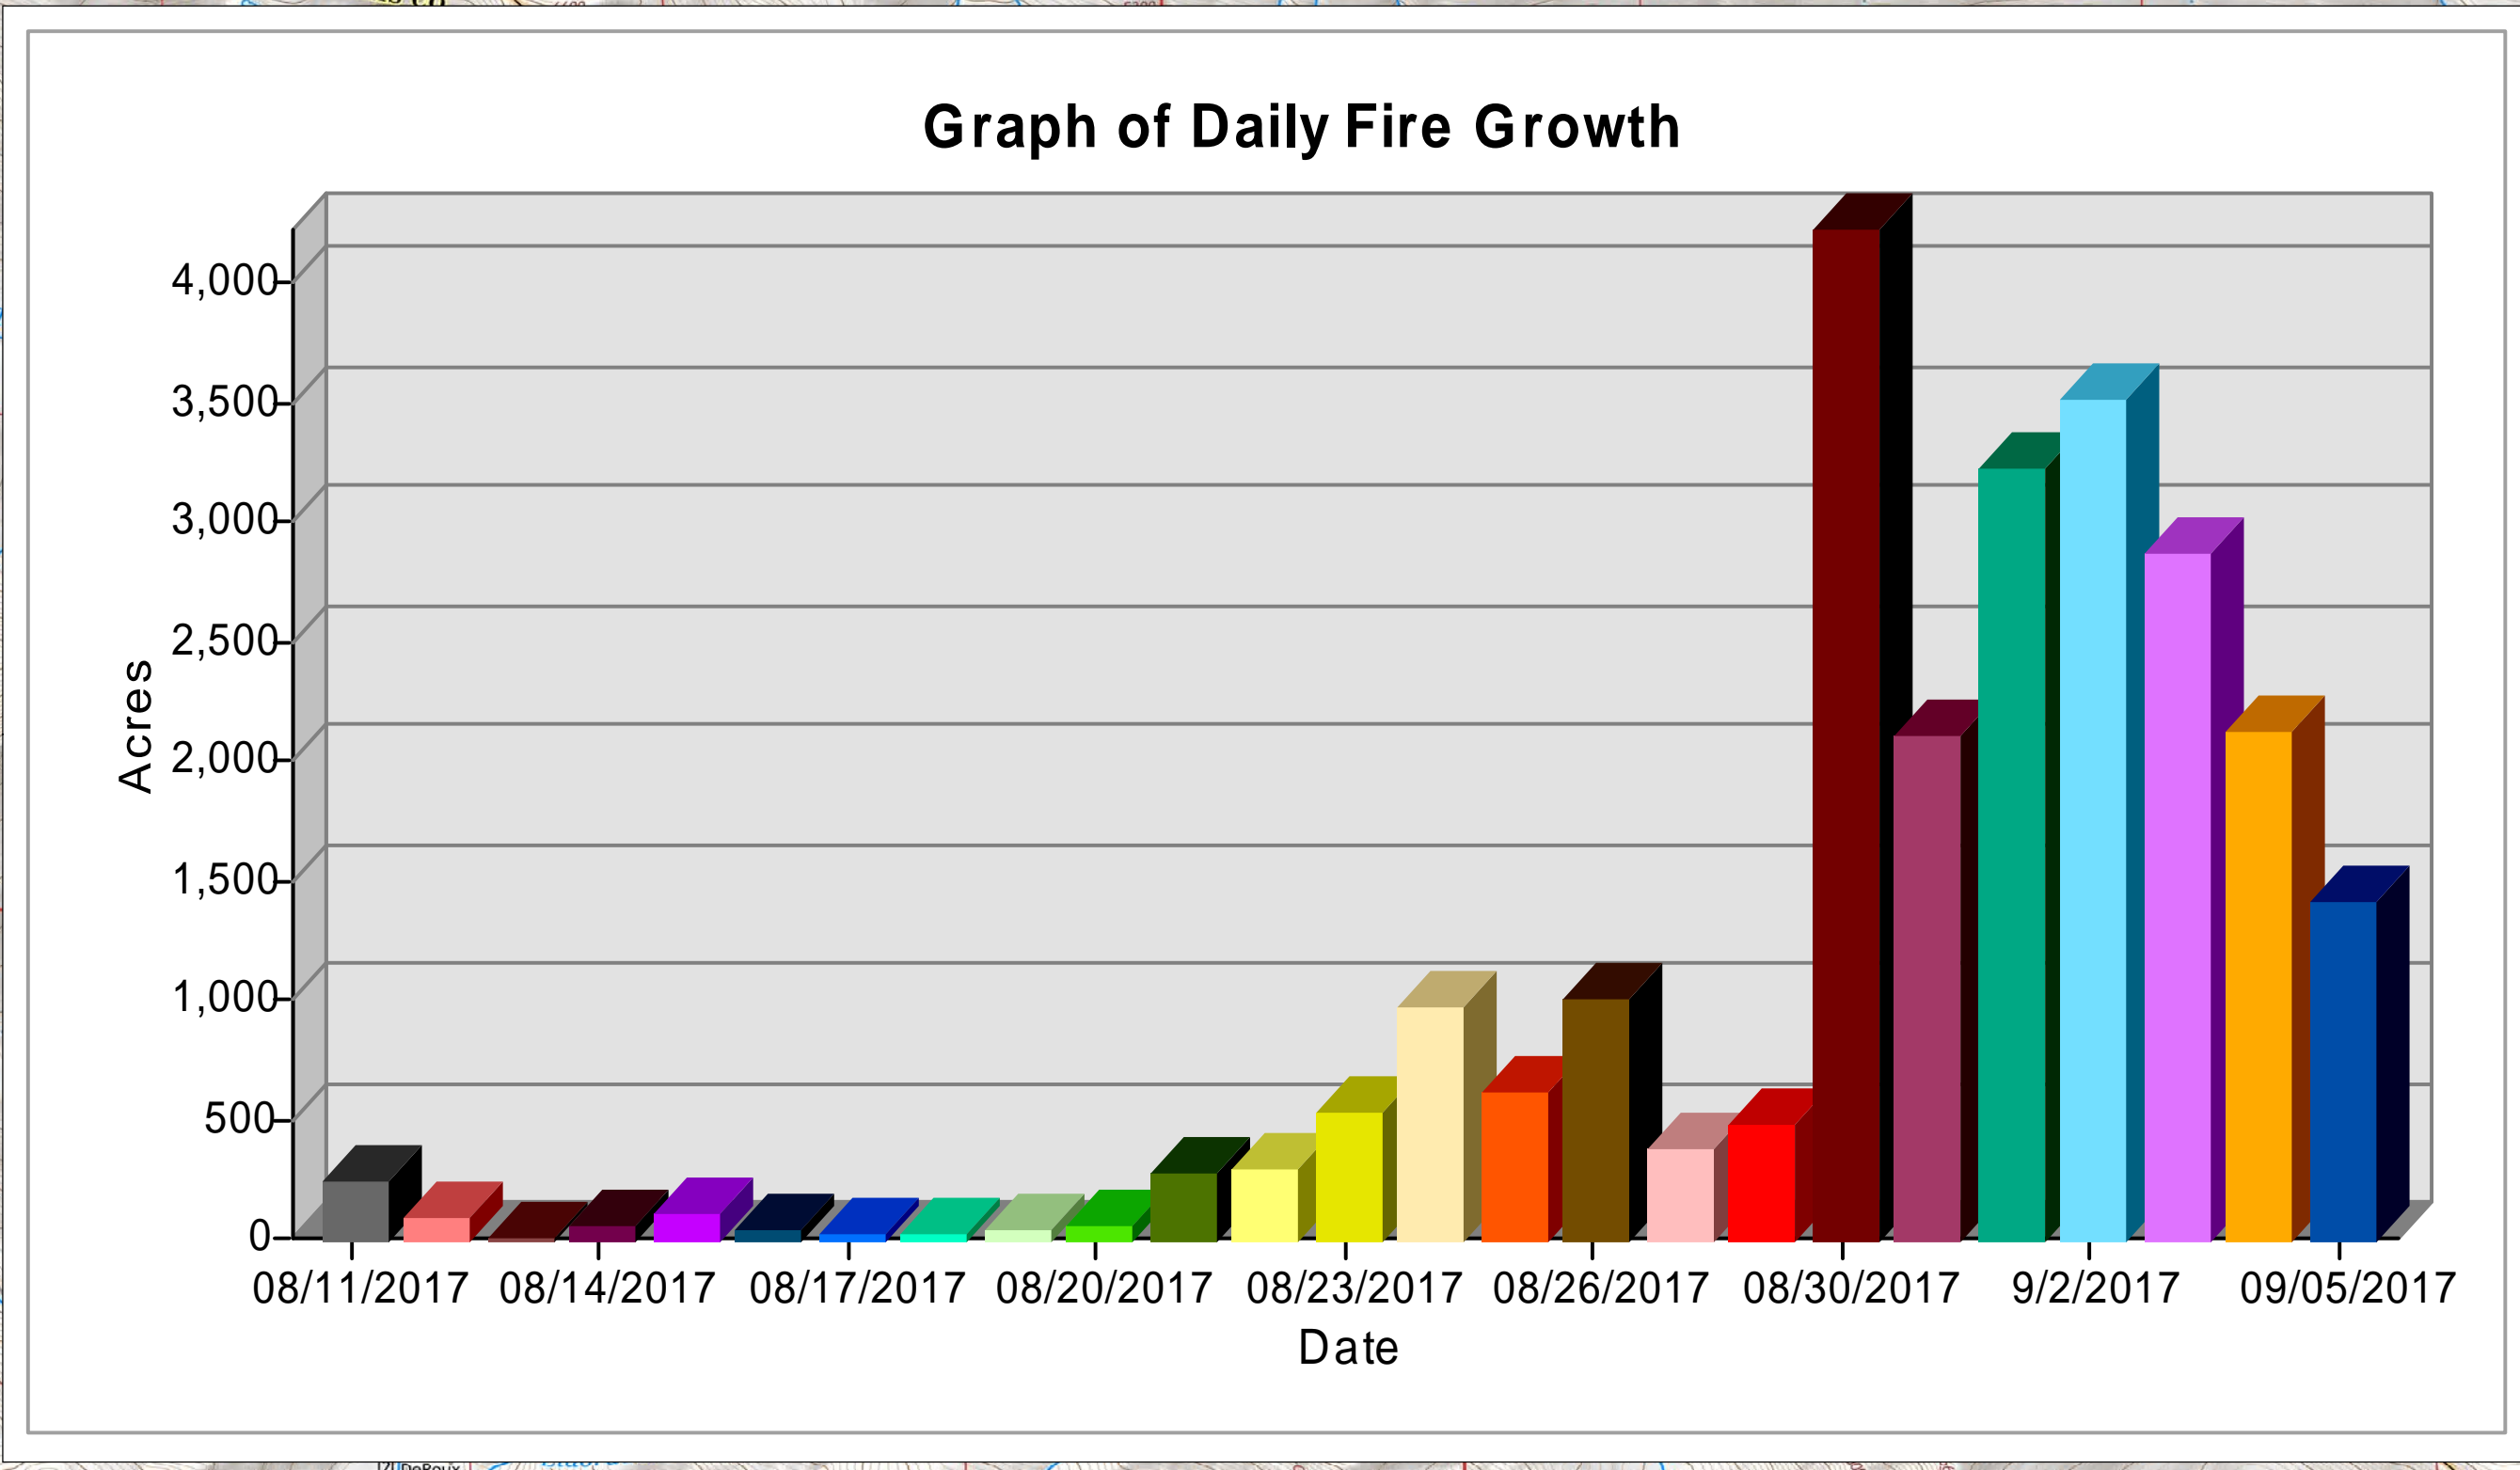

⊗ Fire Origin (8/11 Starts)

Date	Growth	Total
08/11/2017	240	240
08/12/2017	85	326
08/13/2017	8	335
08/14/2017	44	379
08/15/2017	99	478
08/16/2017	33	511
08/17/2017	19	530
08/18/2017	19	549
08/19/2017	37	586
08/20/2017	53	639
08/21/2017	277	917
08/22/2017	292	1,208
08/23/2017	527	1,735
08/24/2017	971	2,707
08/25/2017	608	3,316
08/26/2017	996	4,312
08/27/2017	370	4,682
08/28/2017	482	5,164
08/30/2017	4,222	9,386
08/31/2017	2,110	11,496
09/01/2017	3,219	14,563
09/02/2017	3,511	18,085
09/03/2017	2,866	20,975
09/04/2017	2,131	23,106
09/05/2017	1,408	24,514
* no data on 8/29		