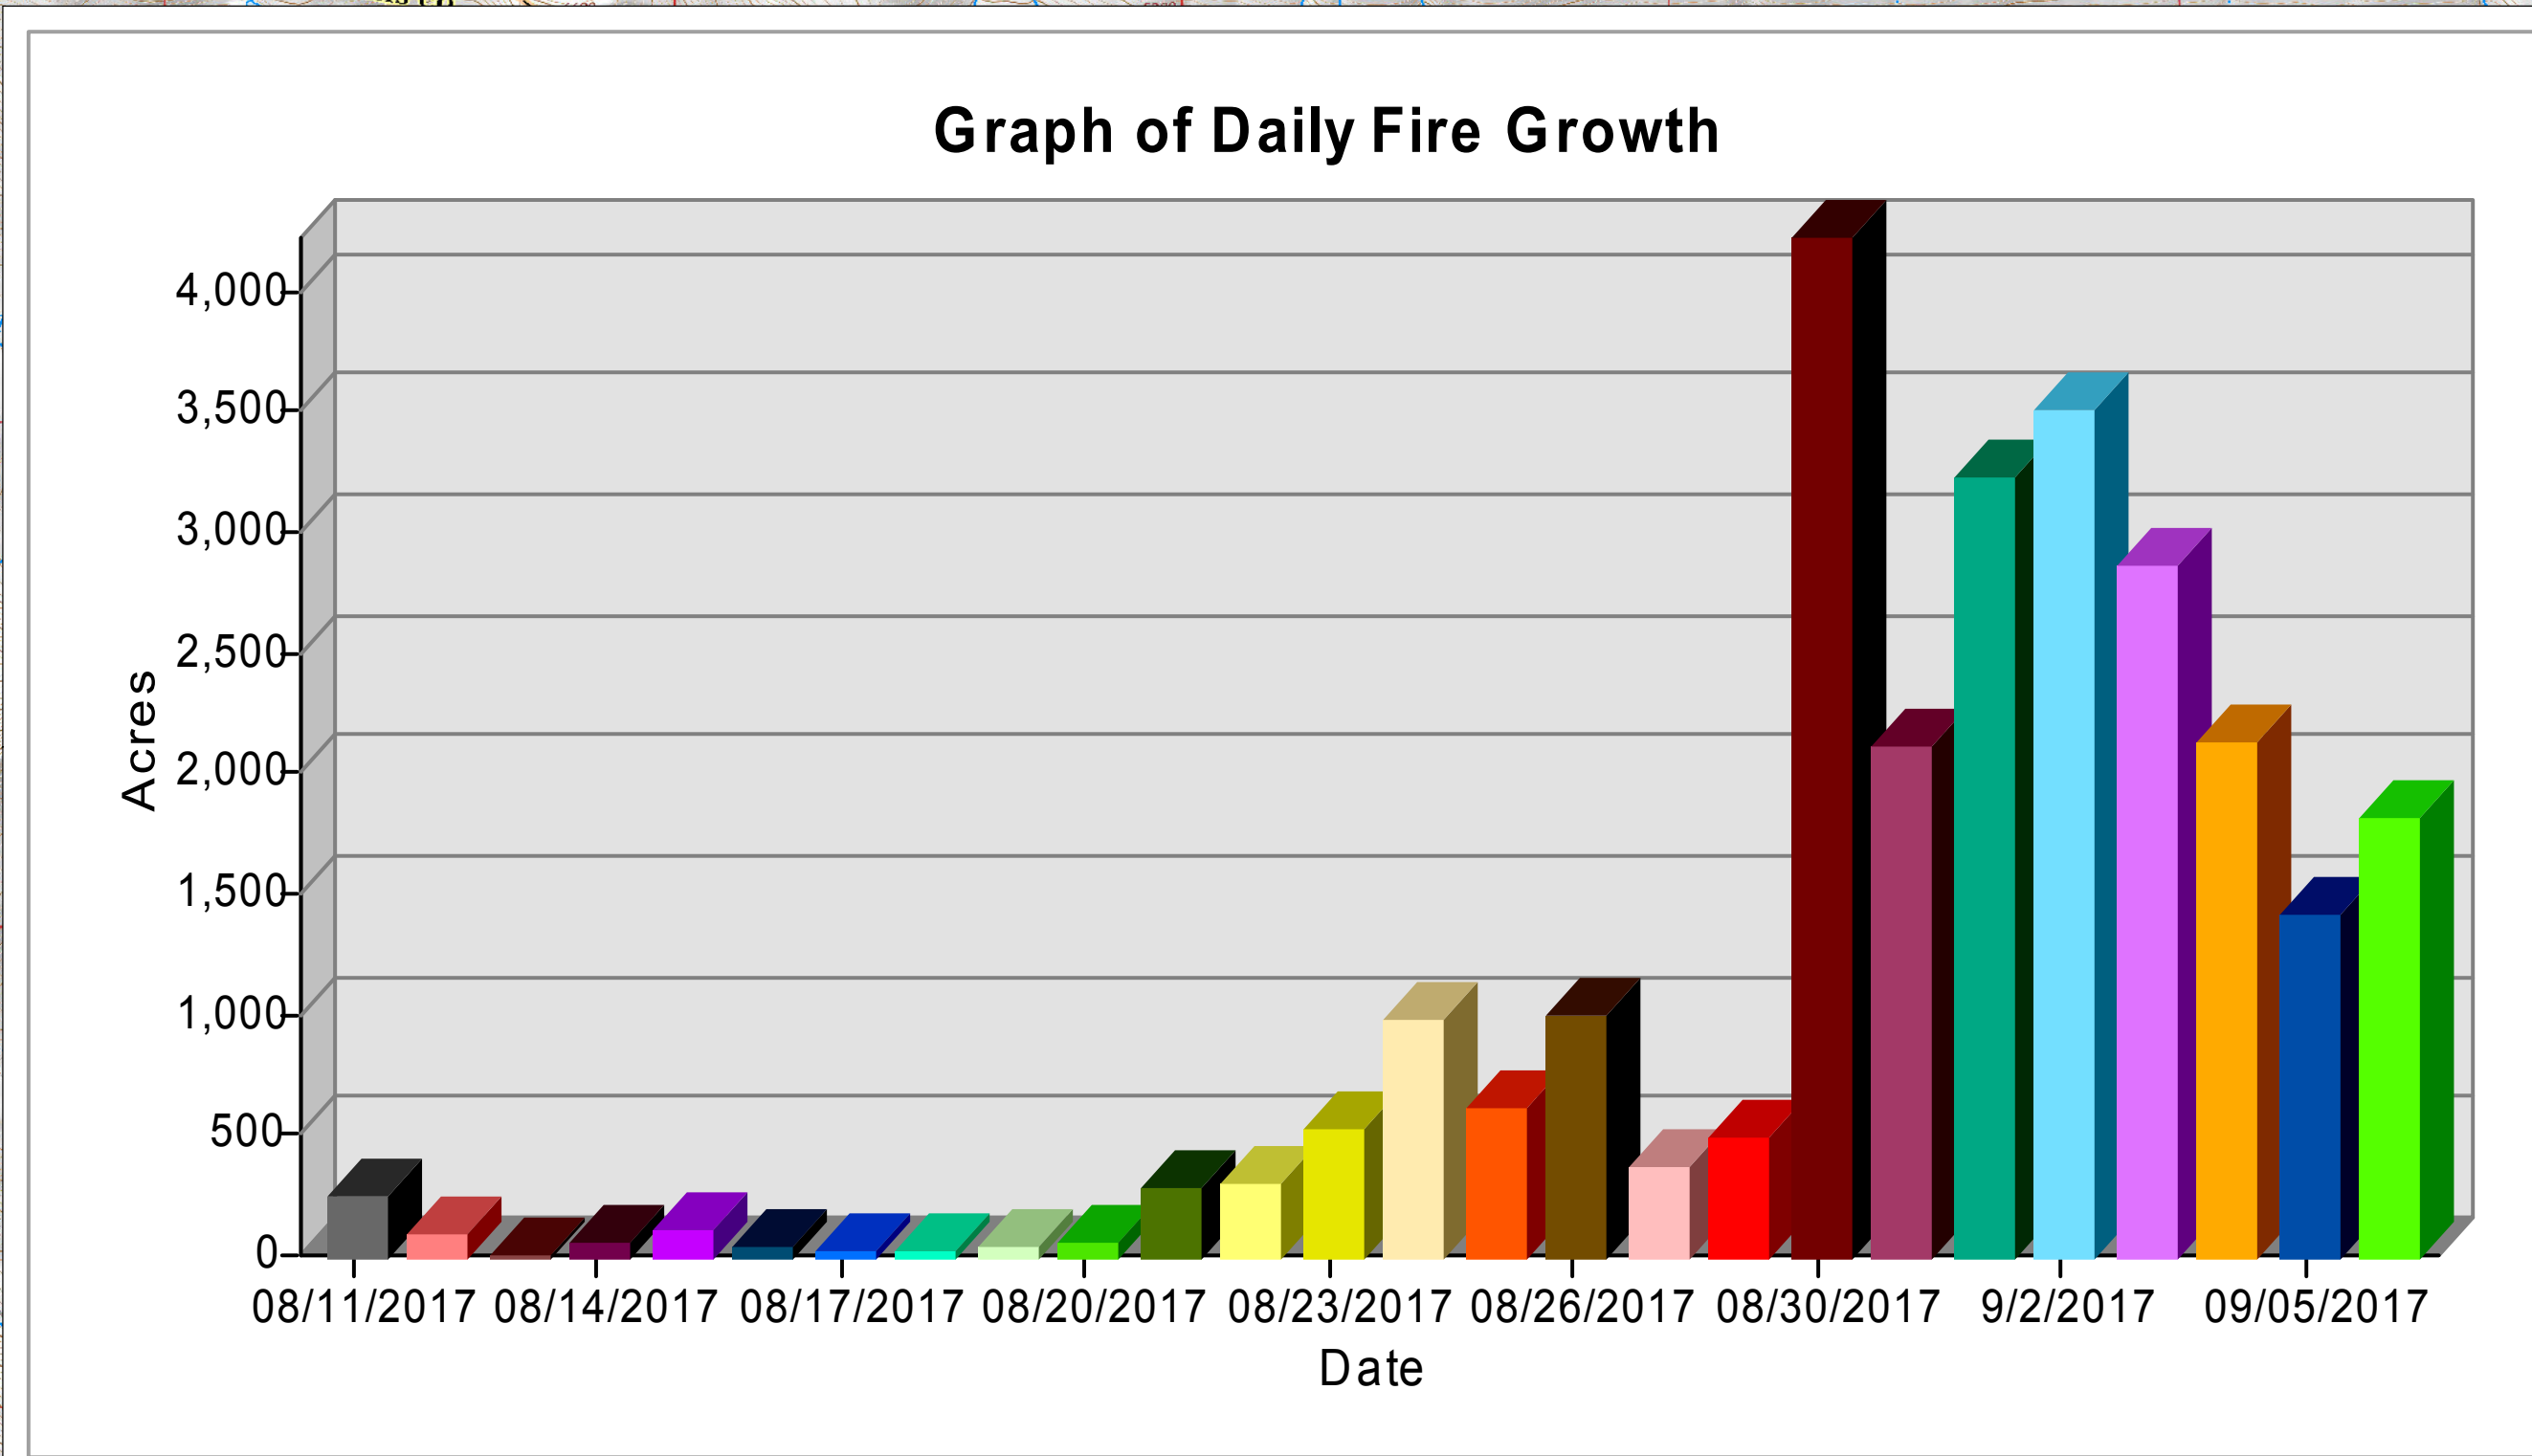

Date	Growth	Total
08/11/2017	240	240
08/12/2017	85	326
08/13/2017	8	335
08/14/2017	44	379
08/15/2017	99	478
08/16/2017	33	511
08/17/2017	19	530
08/18/2017	19	549
08/19/2017	37	586
08/20/2017	53	639
08/21/2017	277	917
08/22/2017	292	1,208
08/23/2017	527	1,735
08/24/2017	971	2,707
08/25/2017	608	3,316
08/26/2017	996	4,312
08/27/2017	370	4,682
08/28/2017	482	5,164
08/30/2017	4,222	9,386
08/31/2017	2,110	11,496
09/01/2017	3,219	14,563
09/02/2017	3,511	18,085
09/03/2017	2,866	20,975
09/04/2017	2,131	23,106
09/05/2017	1,408	24,514
09/06/2017	1,811	26,325
* no data on 8/29		