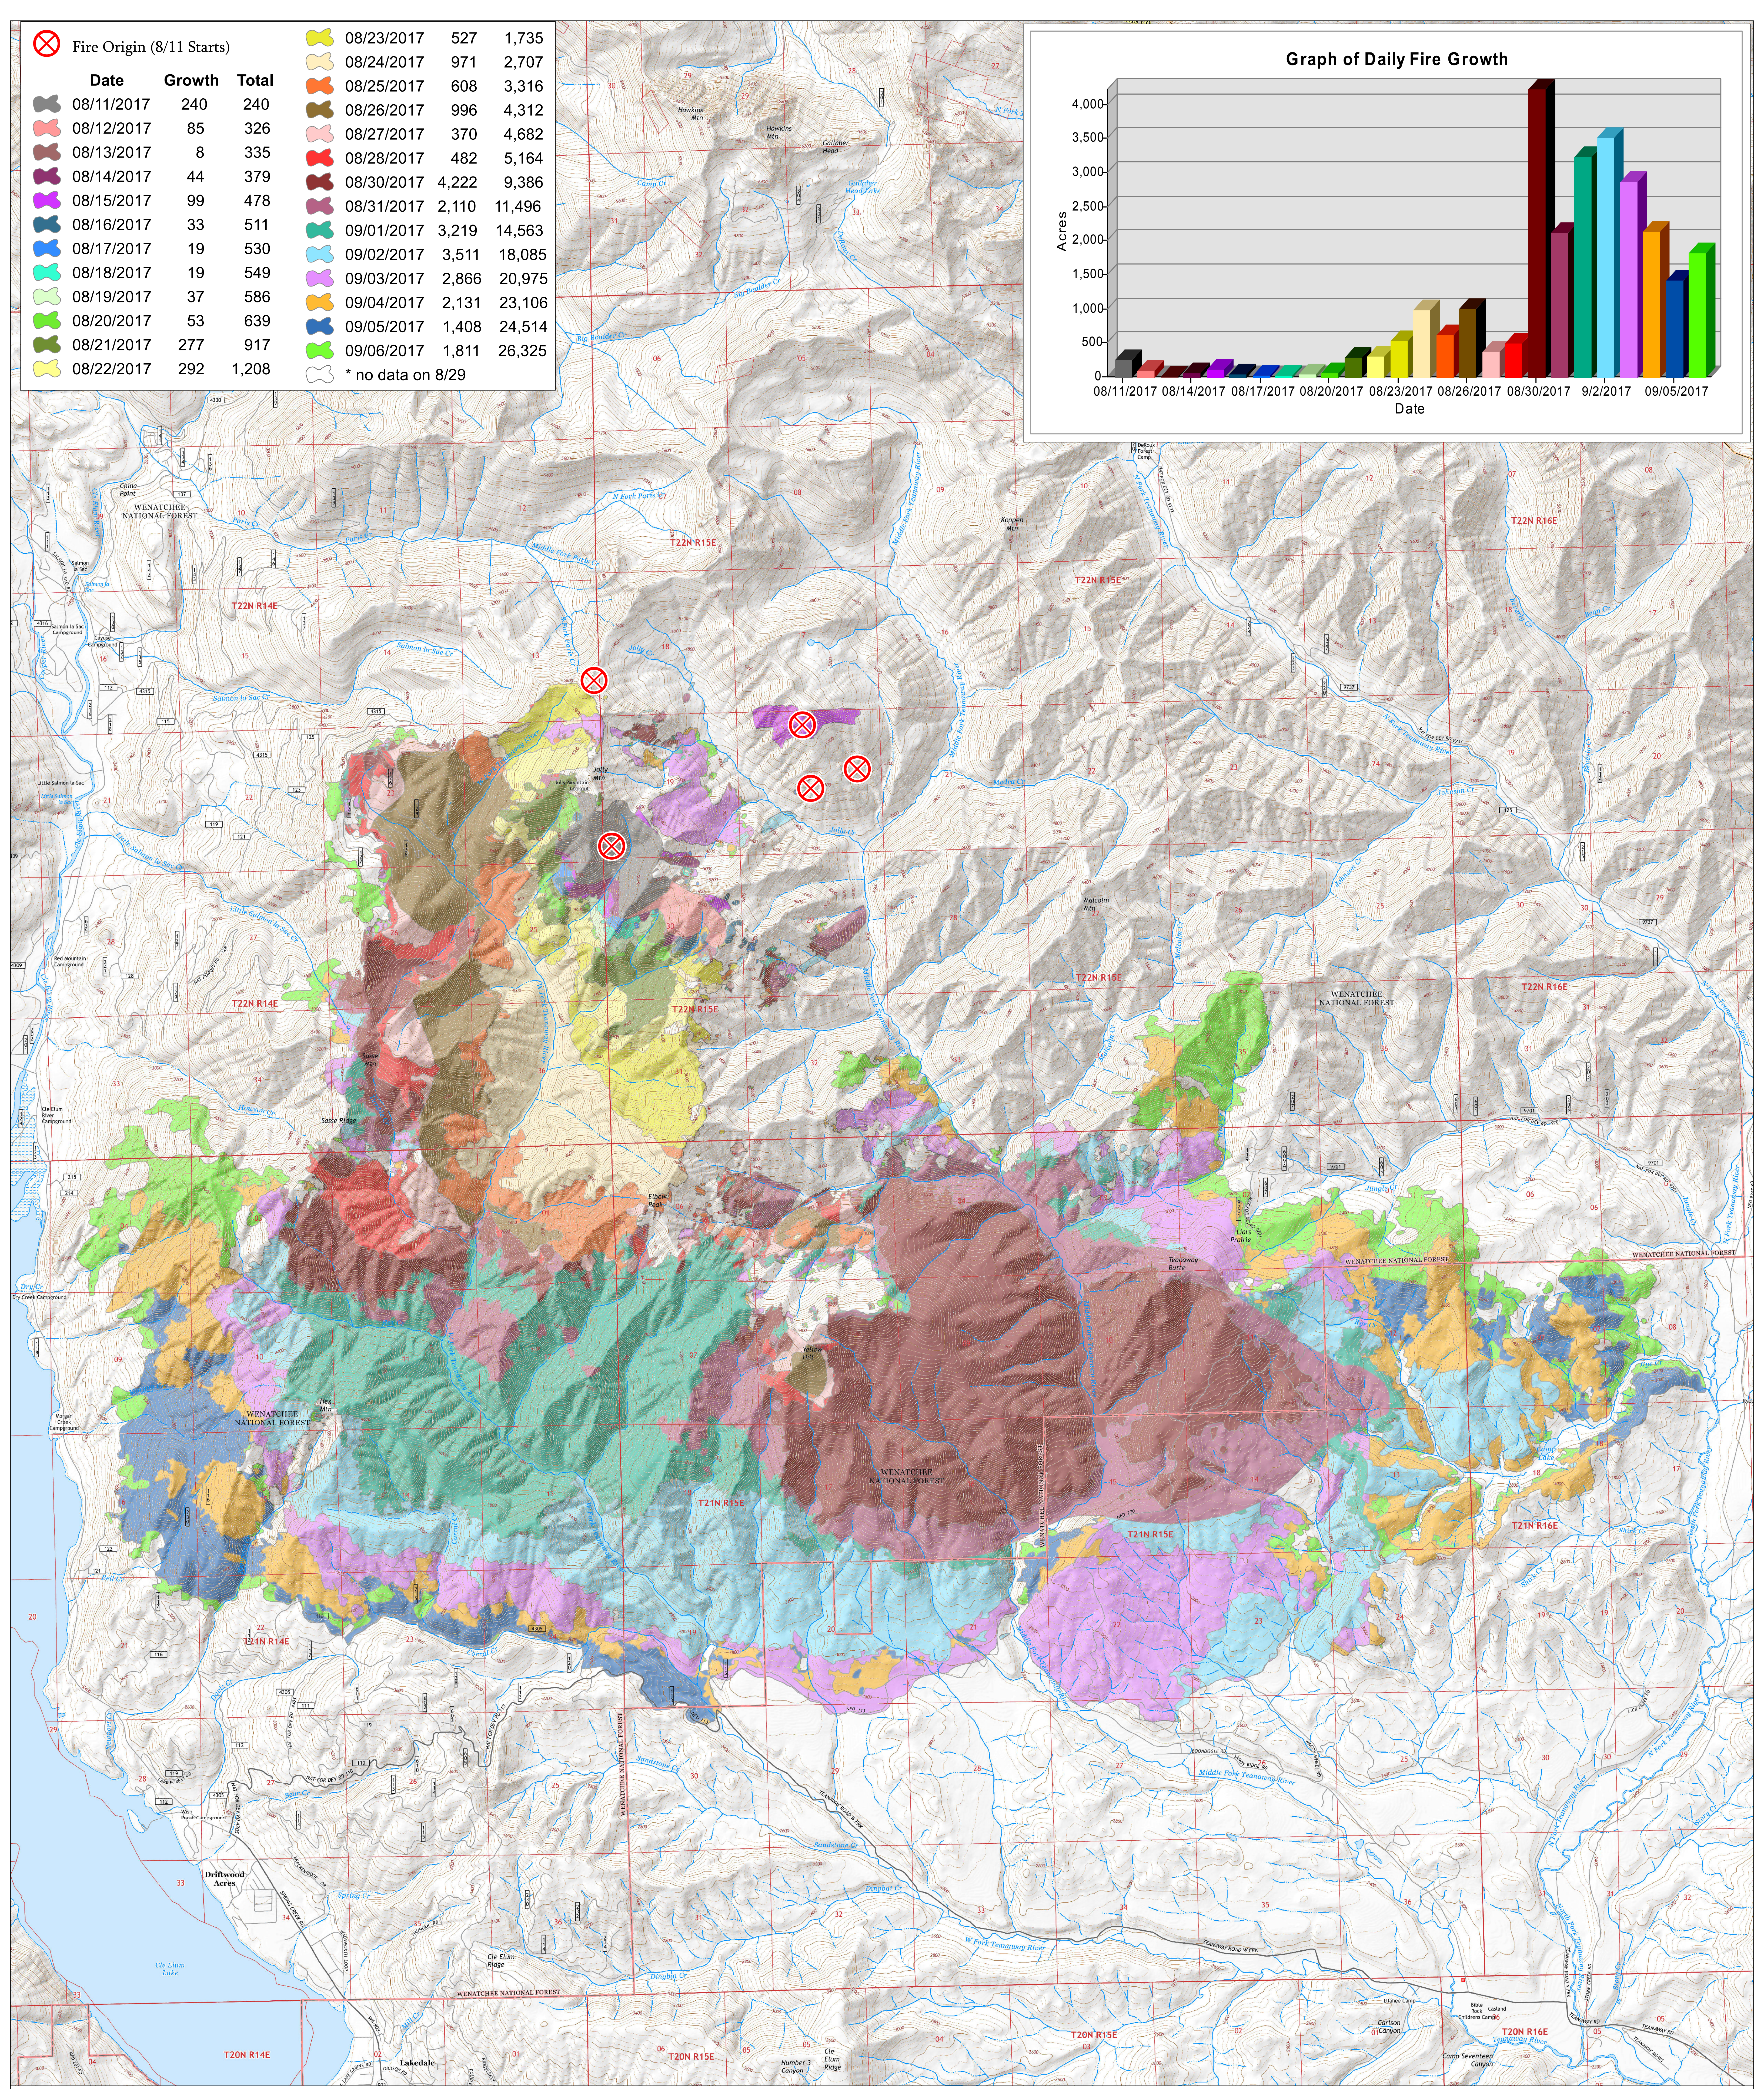

Date	Growth	Total
08/11/2017	240	240
08/12/2017	85	326
08/13/2017	8	335
08/14/2017	44	379
08/15/2017	99	478
08/16/2017	33	511
08/17/2017	19	530
08/18/2017	19	549
08/19/2017	37	586
08/20/2017	53	639
08/21/2017	277	917
08/22/2017	292	1,208
08/23/2017	527	1,735
08/24/2017	971	2,707
08/25/2017	608	3,316
08/26/2017	996	4,312
08/27/2017	370	4,682
08/28/2017	482	5,164
08/30/2017	4,222	9,386
08/31/2017	2,110	11,496
09/01/2017	3,219	14,563
09/02/2017	3,511	18,085
09/03/2017	2,866	20,975
09/04/2017	2,131	23,106
09/05/2017	1,408	24,514
09/06/2017	1,811	26,325
* no data on 8/29		

Progression 9/7

NAD 83 UTM Zone 10N  
 IR Flown  
 09/07/2017 @ 0115 Hrs

# JOLLY MOUNTAIN - 26,325 ACRES

## FIRE PROGRESSION

WA-OWF-000361, SEPTEMBER 7, 2017