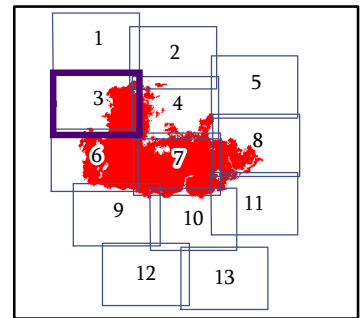

IAP MAP  
PAGE 3 OF 13

Jolly Mountain Fire  
WA-OWF-000361  
September 8, 2017  
26,325 Acres  
IR Flight  
9/7/2017 @ 0115 Hrs

- Drop Point
- ⊗ Fire Origin
- Helispot
- P Pump
- R Repeater
- W Water Source
- Uncontrolled Fire Edge
- R - Road as Completed Line
- ▬ Planned Fire Line
- ◆ Triaged Structure
- Roads
- - 4WD/Unimproved
- FS Trails